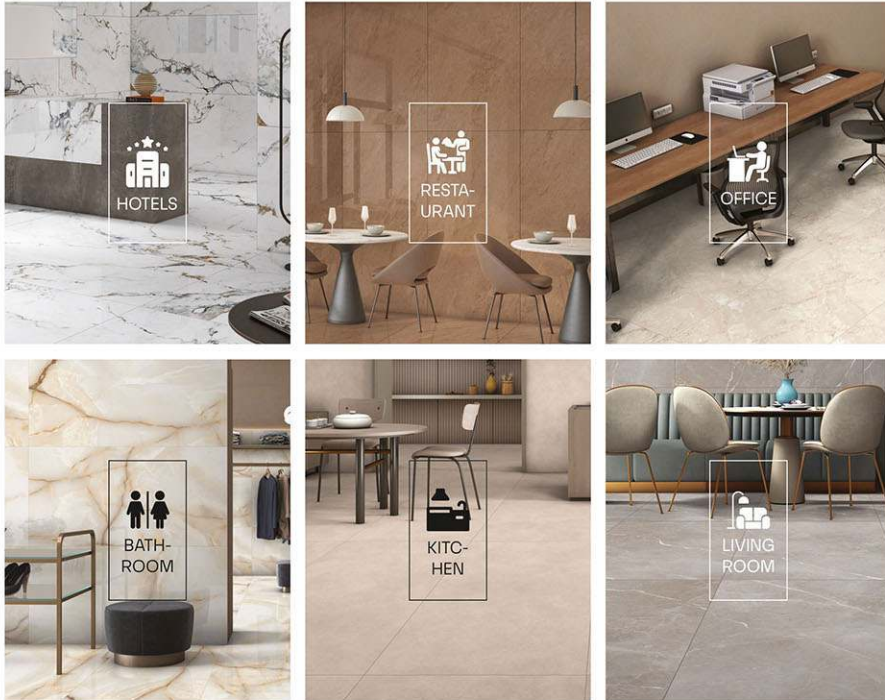

APPLICATION AREAS

Versatile Surfaces, Endless Design Possibilities

FEATURES AND BENEFITS

Unmatched Features, Allowing Your Creativity to Thrive

Glazed
**Porcelain
Tiles**

Surface: Pearl

Calcutta Sunspot

800 X 800mm | 800 X 1600mm