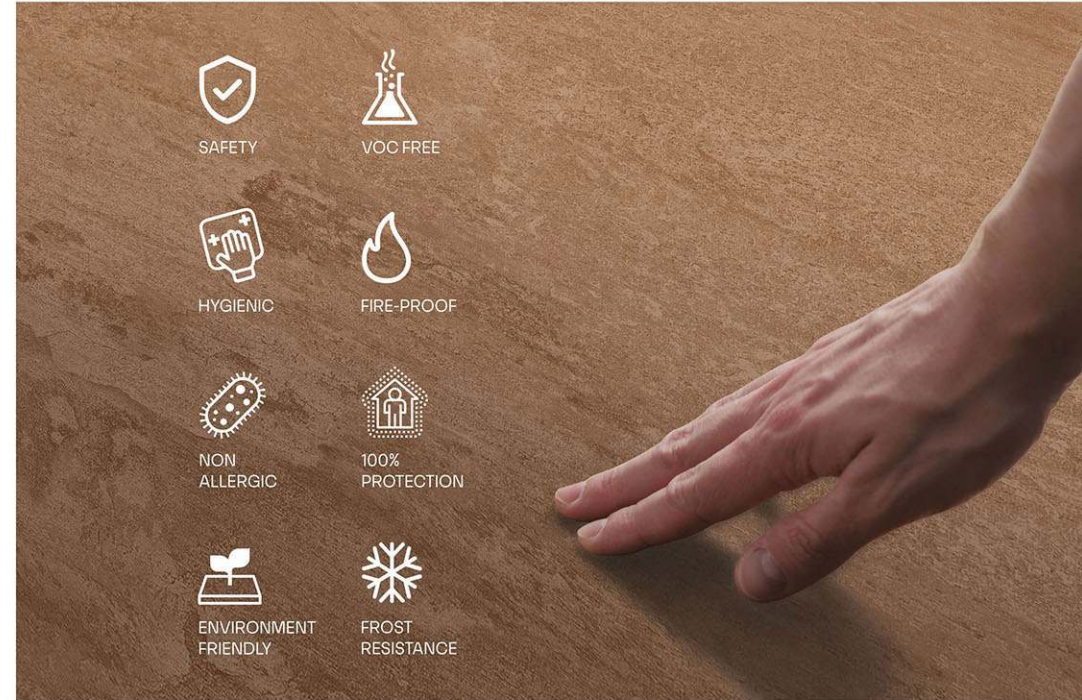

APPLICATION AREAS

Versatile Surfaces, Endless Design Possibilities

FEATURES AND BENEFITS

Unmatched Features, Allowing Your Creativity to Thrive

Glazed
**Porcelain
Tiles**

Surface: Pearl

Calcutta Sunspot

800 X 800mm | 800 X 1600mm