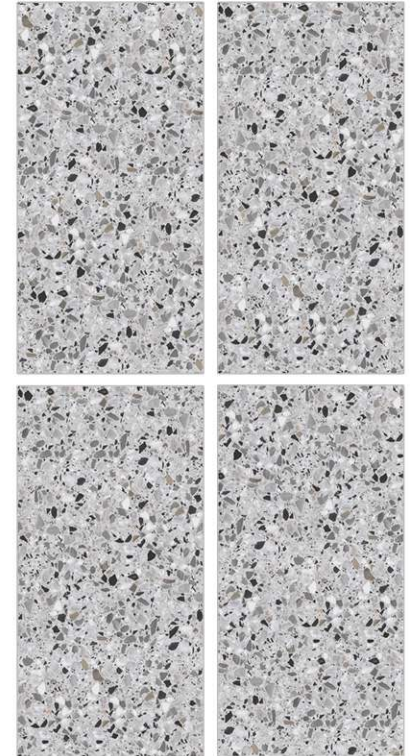

Zero Maintenance

Easy to Clean

Random Design

Glazed  
**Porcelain  
Tiles**

Surface: Matt

**Terazzo**

800 X 800mm | 800 X 1600mm

Surface: Matt