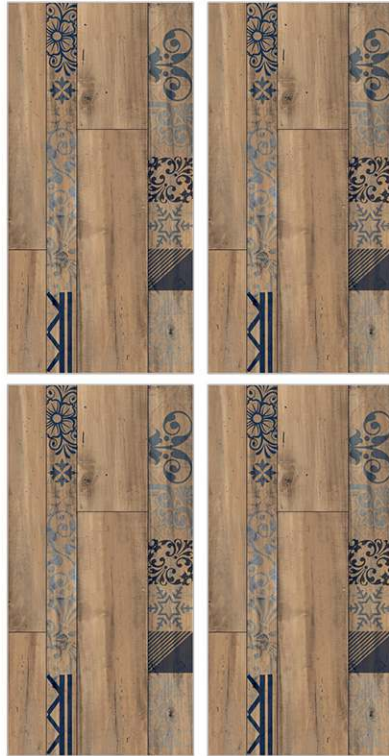

Random Design

Glazed  
**Porcelain  
Tiles**

Surface: Matt

**Flurry Brown**

800 X 800mm | 800 X 1600mm

Surface: Matt

**Hicory Wood**

800 X 800mm | 800 X 1600mm

### Glazed Porcelain Tiles

Surface: Matt

Hickory Wood Decor

800 X 800mm | 800 X 1600mm

Surface: Matt

Kinder Bruno

800 X 800mm | 800 X 1600mm

Glazed  
**Porcelain  
Tiles**