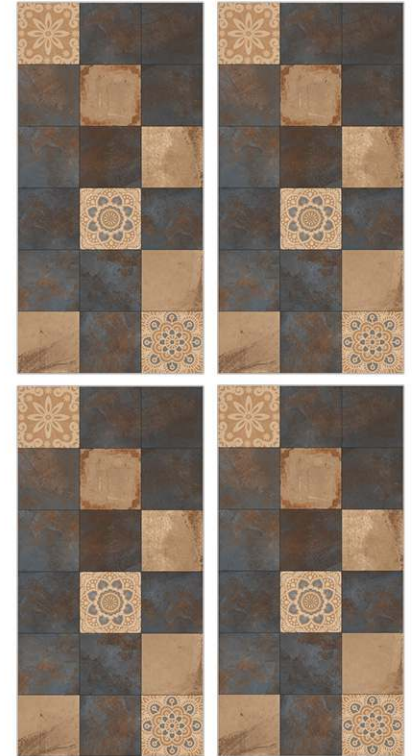

Glazed  
**Porcelain  
Tiles**

Surface: Matt

**Brushed Ore**

800 X 800mm | 800 X 1600mm

Surface: Matt

**Brushed Ore Decor**

800 X 800mm | 800 X 1600mm