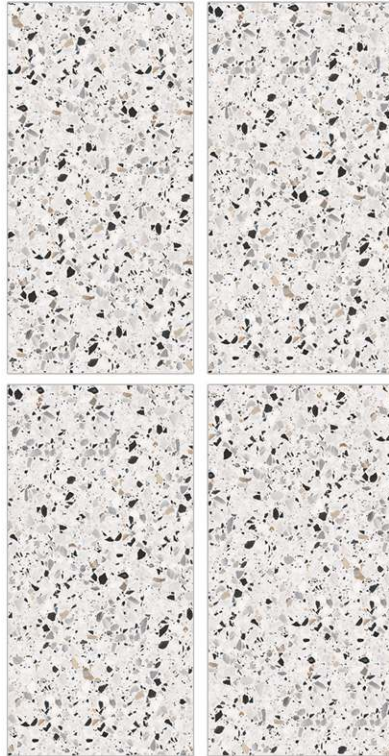

Zero Maintenance

Easy to Clean

Random Design

Glazed  
**Porcelain  
Tiles**

Surface: Matt

**Terazzo**

800 X 800mm | 800 X 1600mm

Surface: Matt

**Terazzo Slate**

800 X 800mm | 800 X 1600mm

Glazed  
**Porcelain  
Tiles**

Surface: Matt

Victoria Crema

800 X 800mm | 800 X 1600mm

Surface: Matt

Victoria Grey