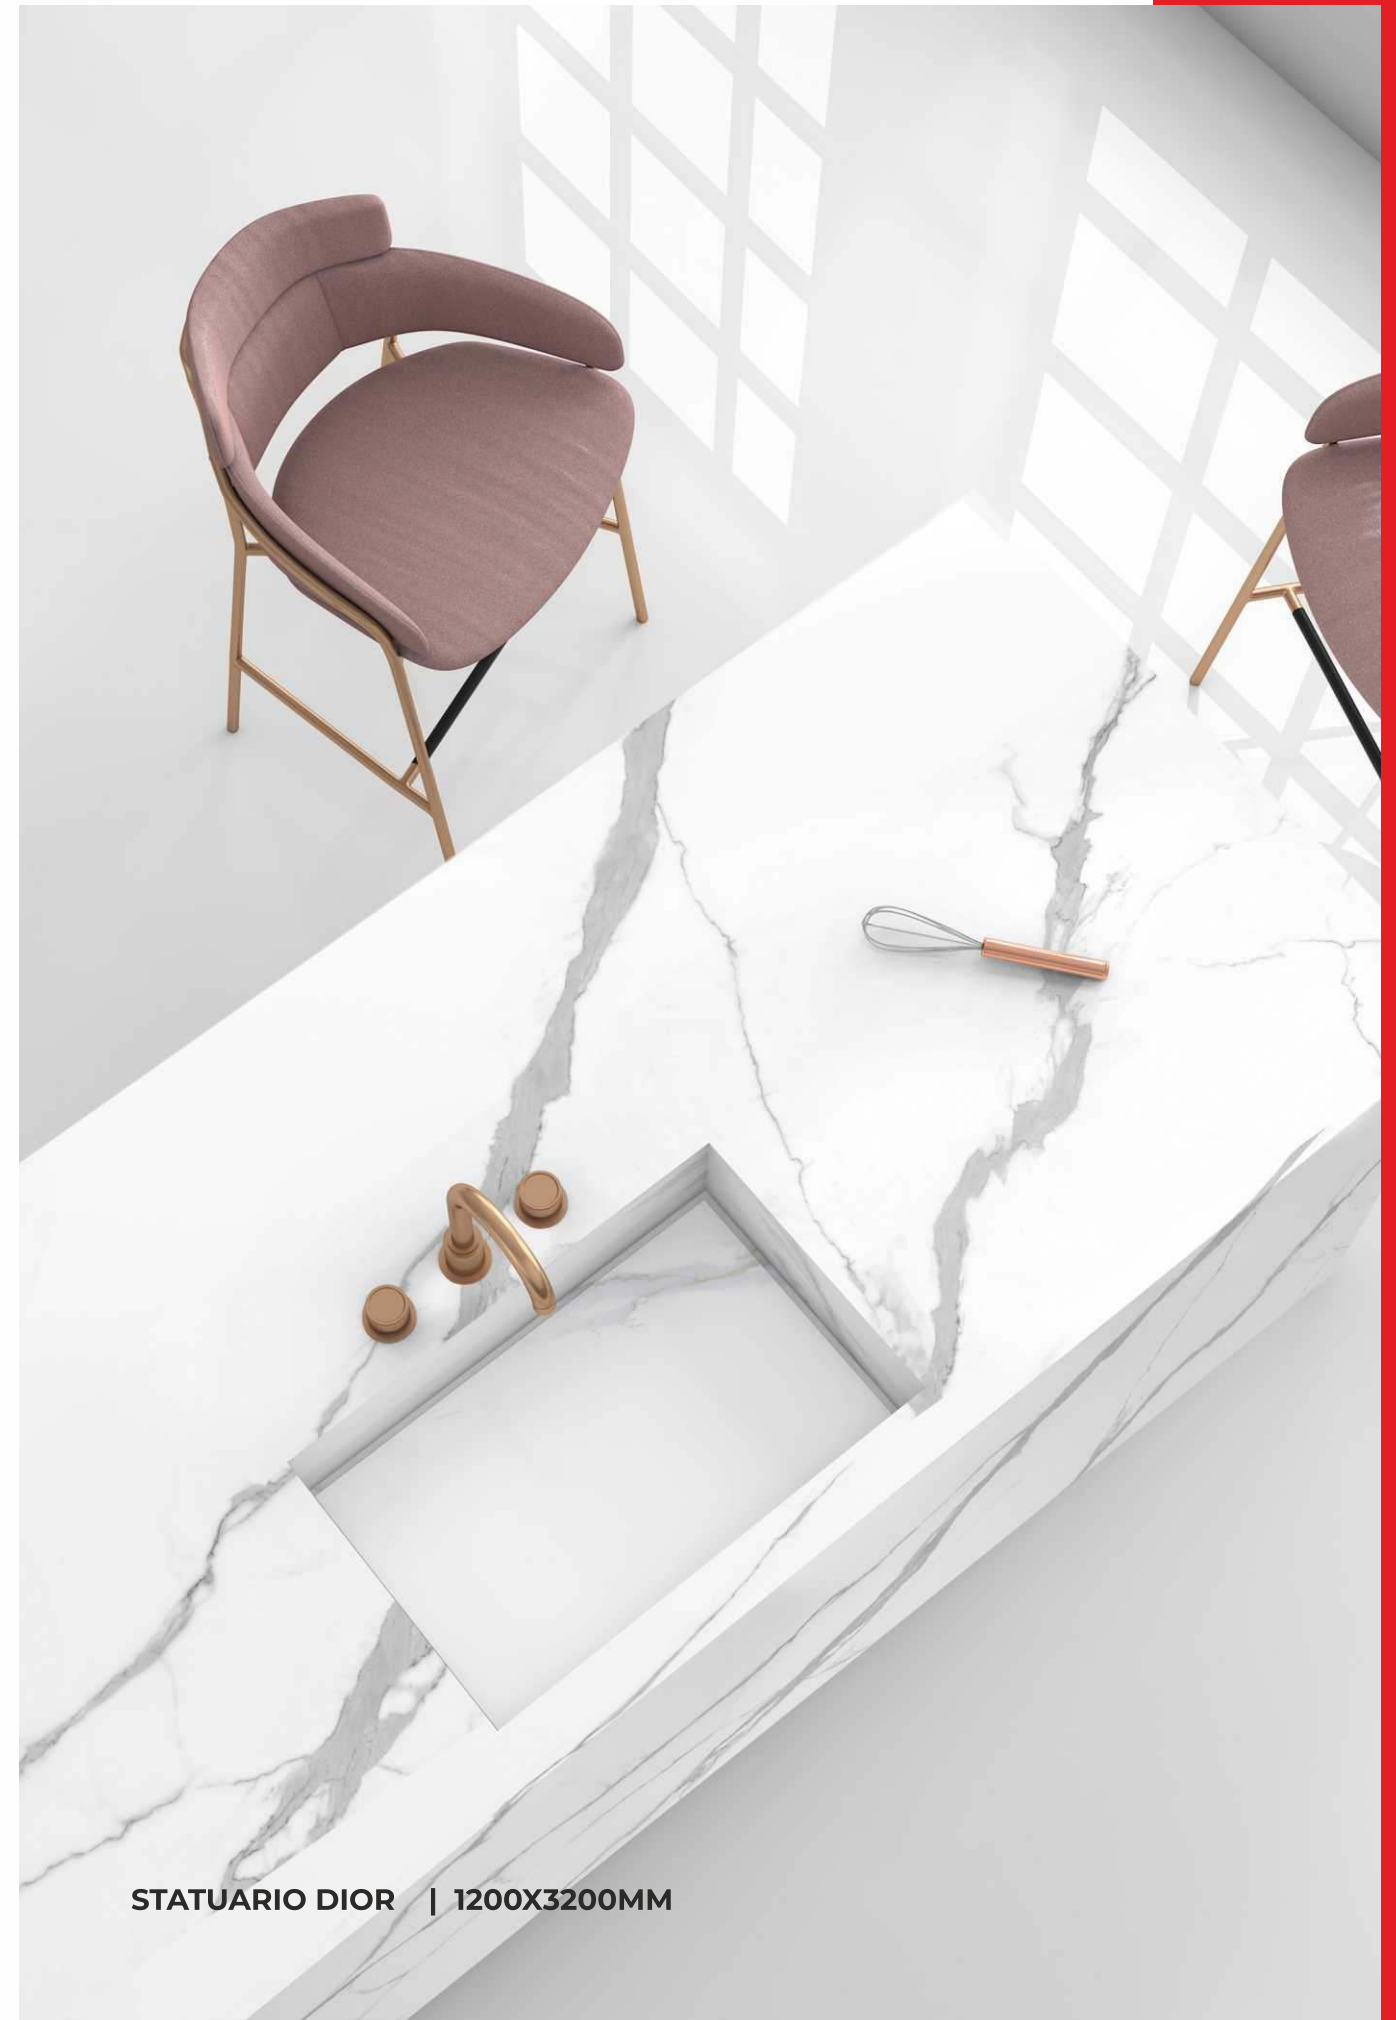

## STATUARIO DIOR

Eco  
Friendly

Slip  
Resistance

Dimensional  
Stability

Maintenance  
Free

Easy to  
Clean

Stain  
Resistance

MATT / GLOSSY / CARVING