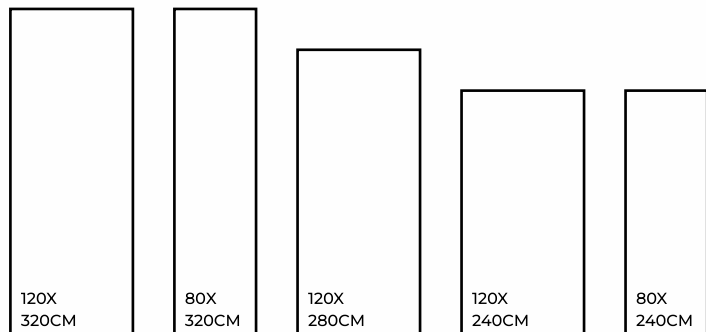

COSMOS WHITE

MATT / GLOSSY / CARVING