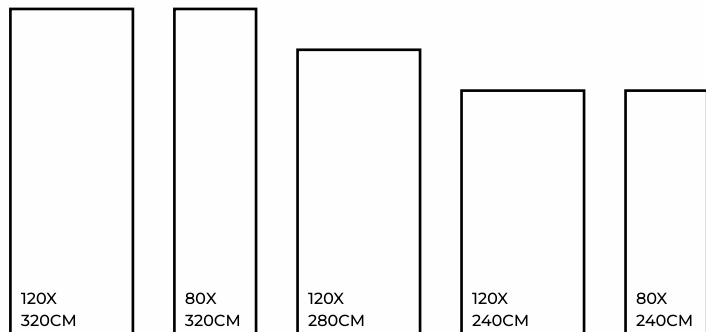

STATUARIO ALTISSMO

MATT / GLOSSY / CARVING