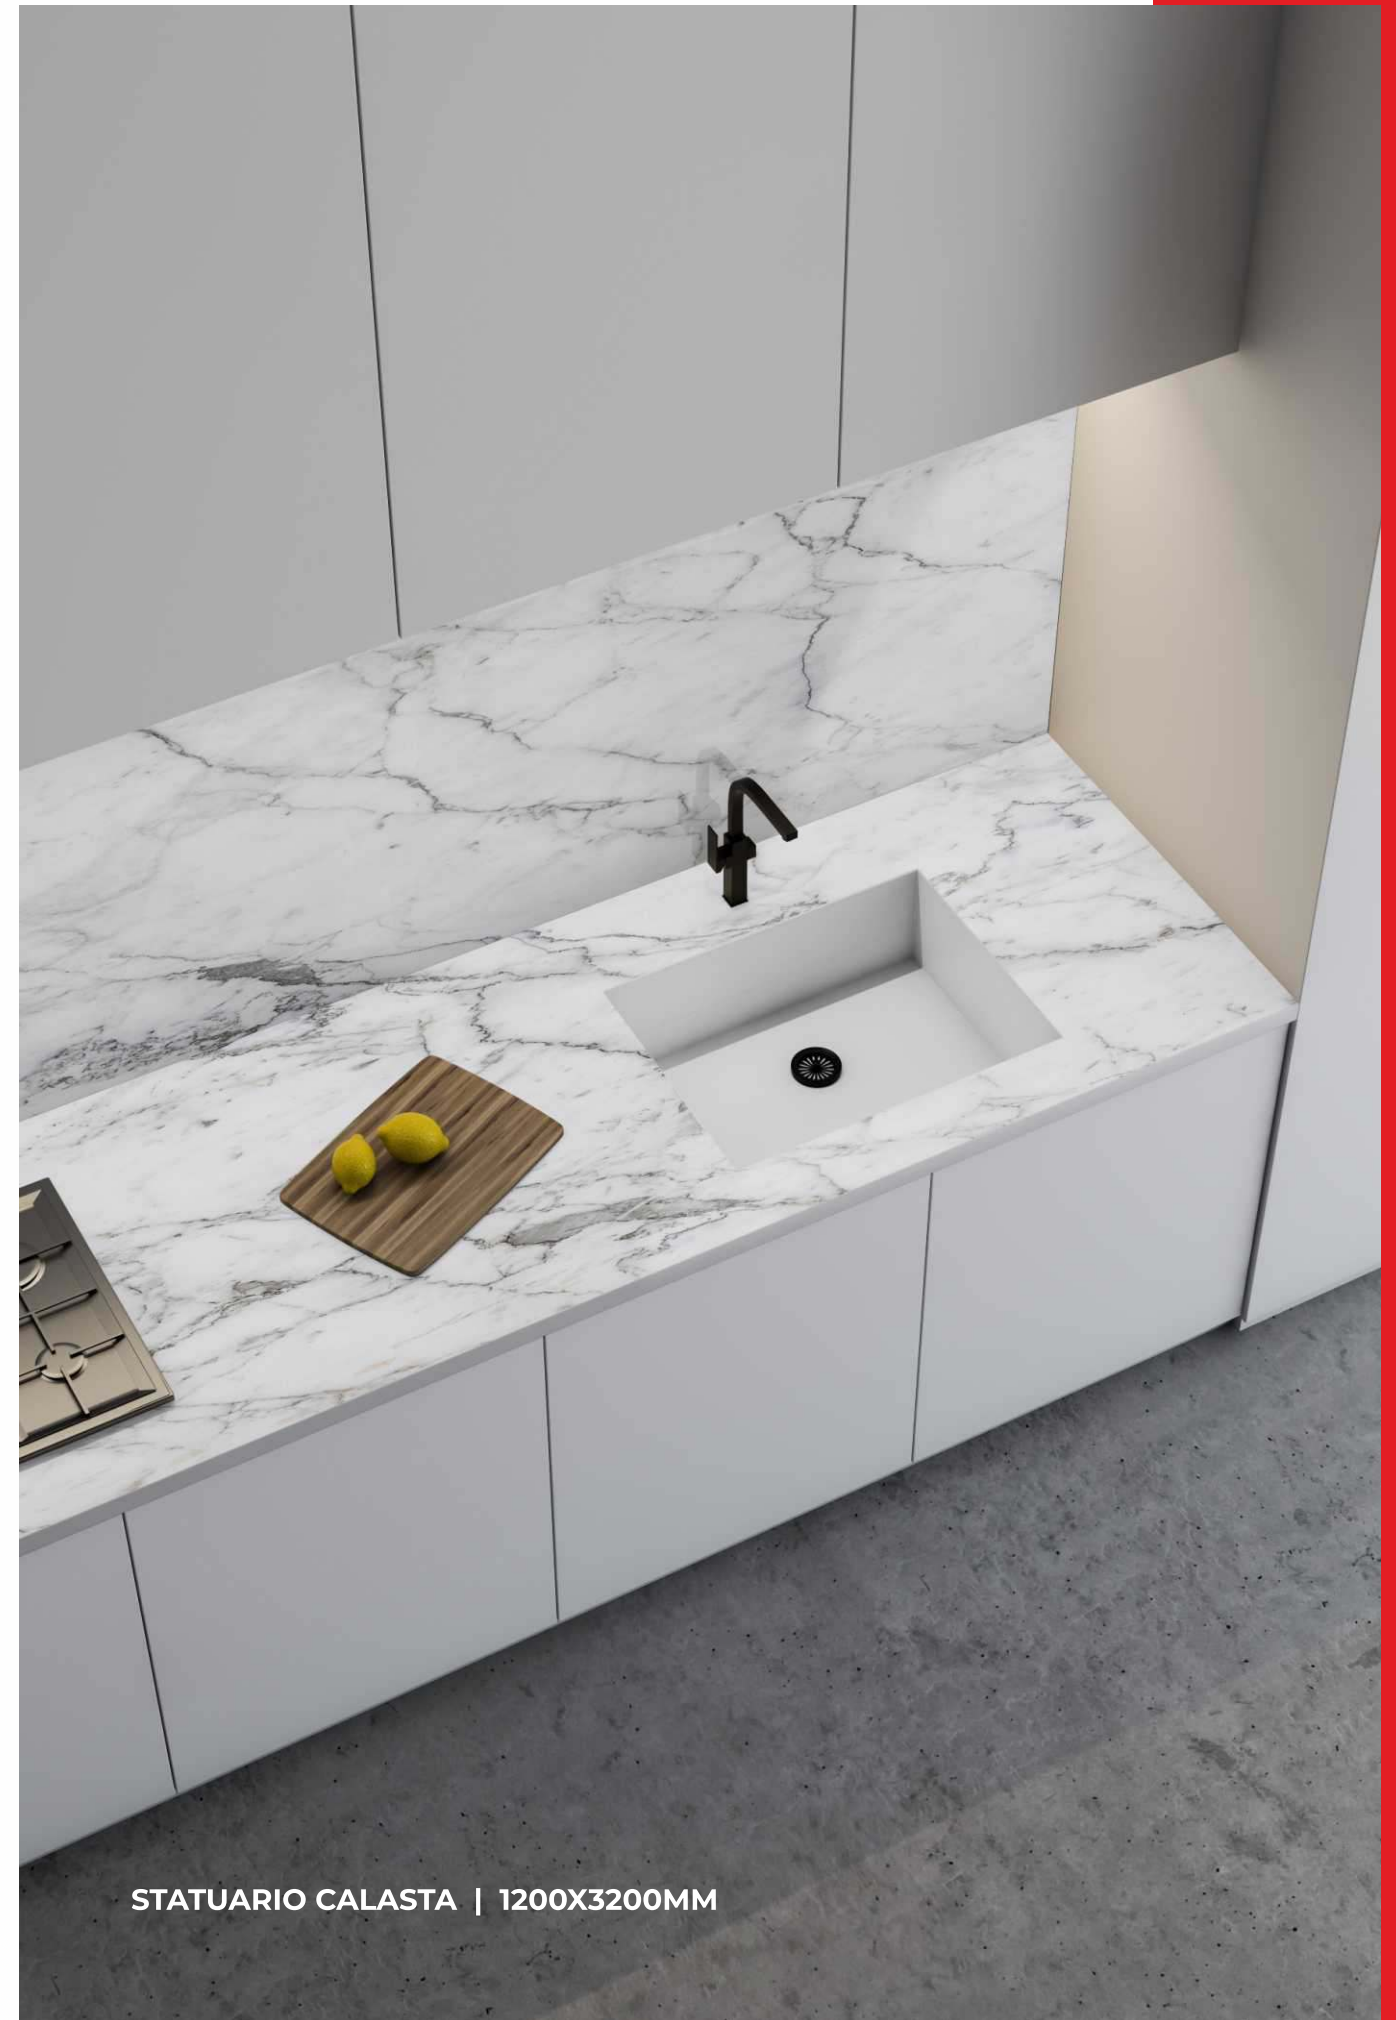

STATUARIO CALASTA | 1200X3200MM