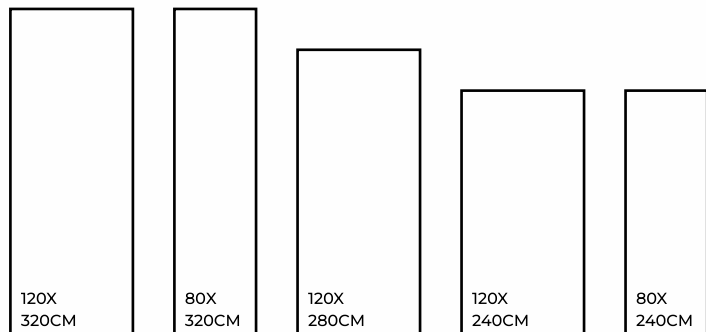

STATUARIO ANTICO

MATT / GLOSSY / CARVING