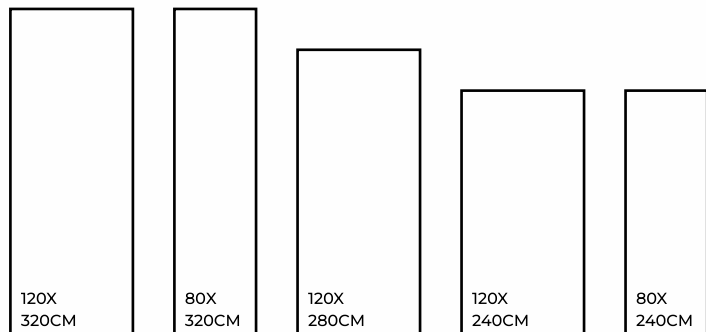

MILANO WHITE

MATT / GLOSSY / CARVING