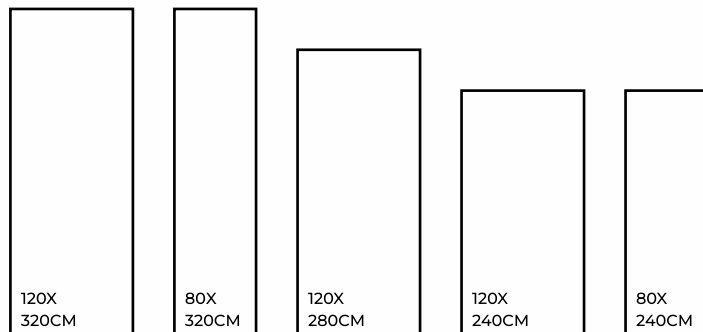

STATUARIO CLARA

MATT / GLOSSY / CARVING