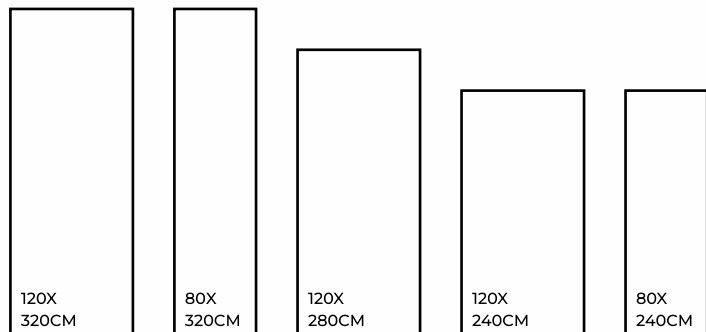

STATUARIO UNICO