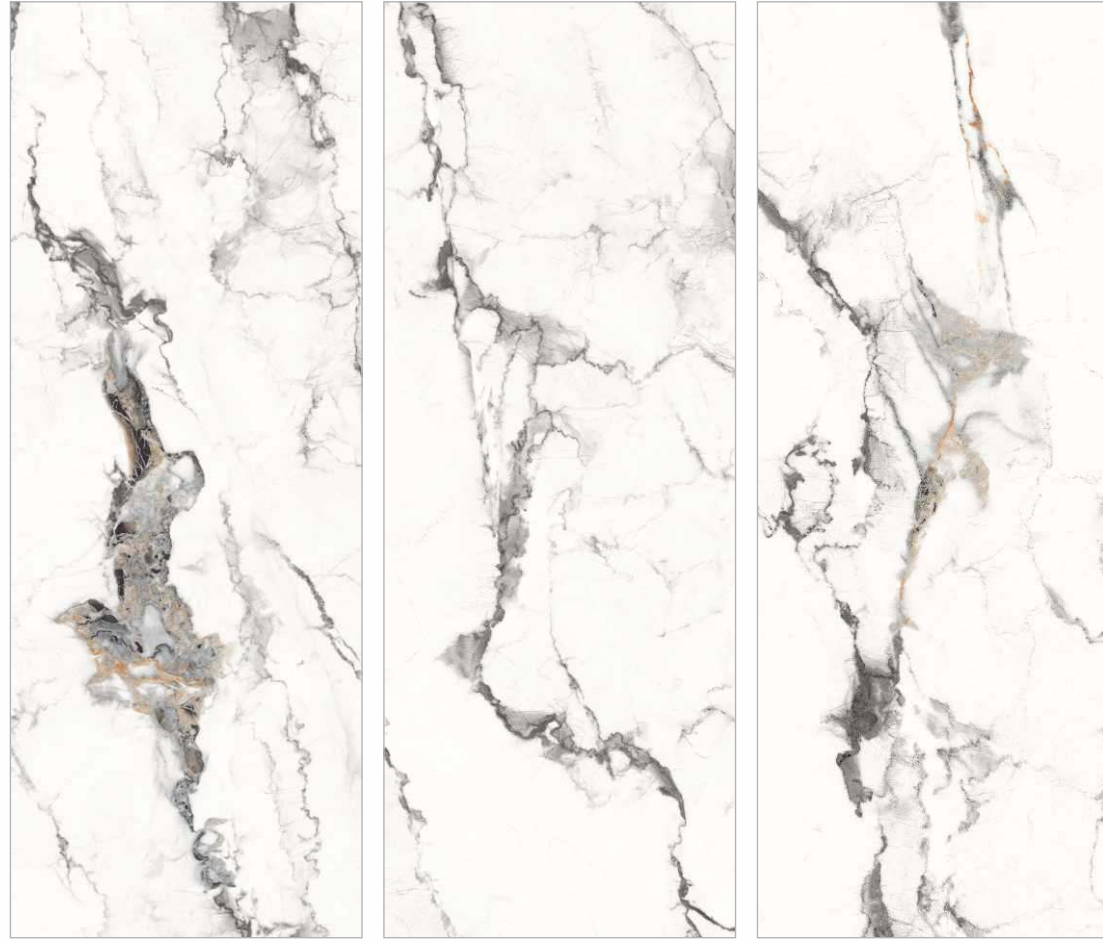

## STATUARIO BRAZILIAN

MATT / GLOSSY / CARVING

STATUARIO BRAZILIAN | 1200X3200MM

STATUARIO BRAZILIAN | 1200X3200MM