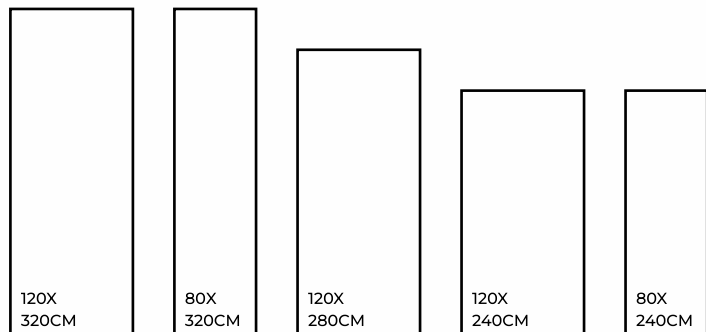

FLURY GREY

MATT / GLOSSY / CARVING