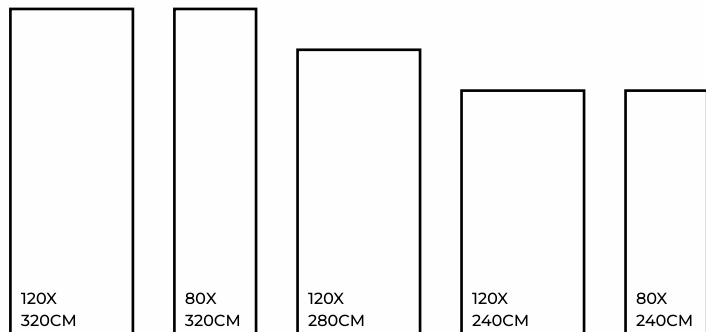

GOLDEN STATUARIO

MATT / GLOSSY / CARVING