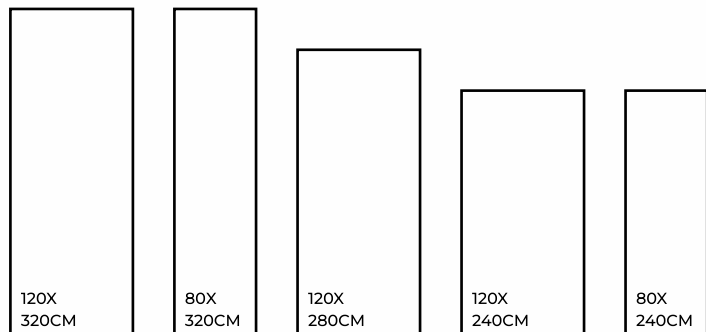

STATUARIO FAME

MATT / GLOSSY / CARVING