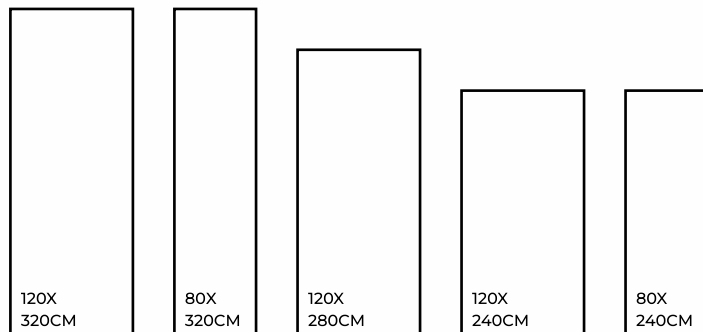

## BIXBITE BIANCO

MATT / GLOSSY / CARVING

BIXBITE BIANCO | 1200X3200MM

**BIXBITE BIANCO | 1200X3200MM**

Eco Friendly

Slip Resistance

Dimensional Stability

Maintenance Free

## CALACATTA IMPERIO

MATT / GLOSSY / CARVING

CALACATTA IMPERIO | 1200X3200MM

CALACATTA IMPERIO | 1200X3200MM

Eco Friendly

Slip Resistance

Dimensional Stability

Maintenance Free