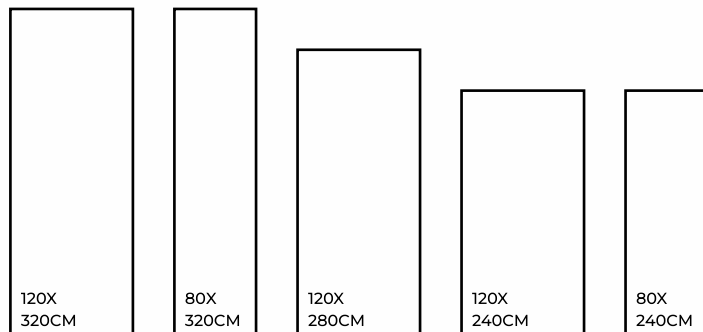

STATUARIO BRAZILIAN

MATT / GLOSSY / CARVING