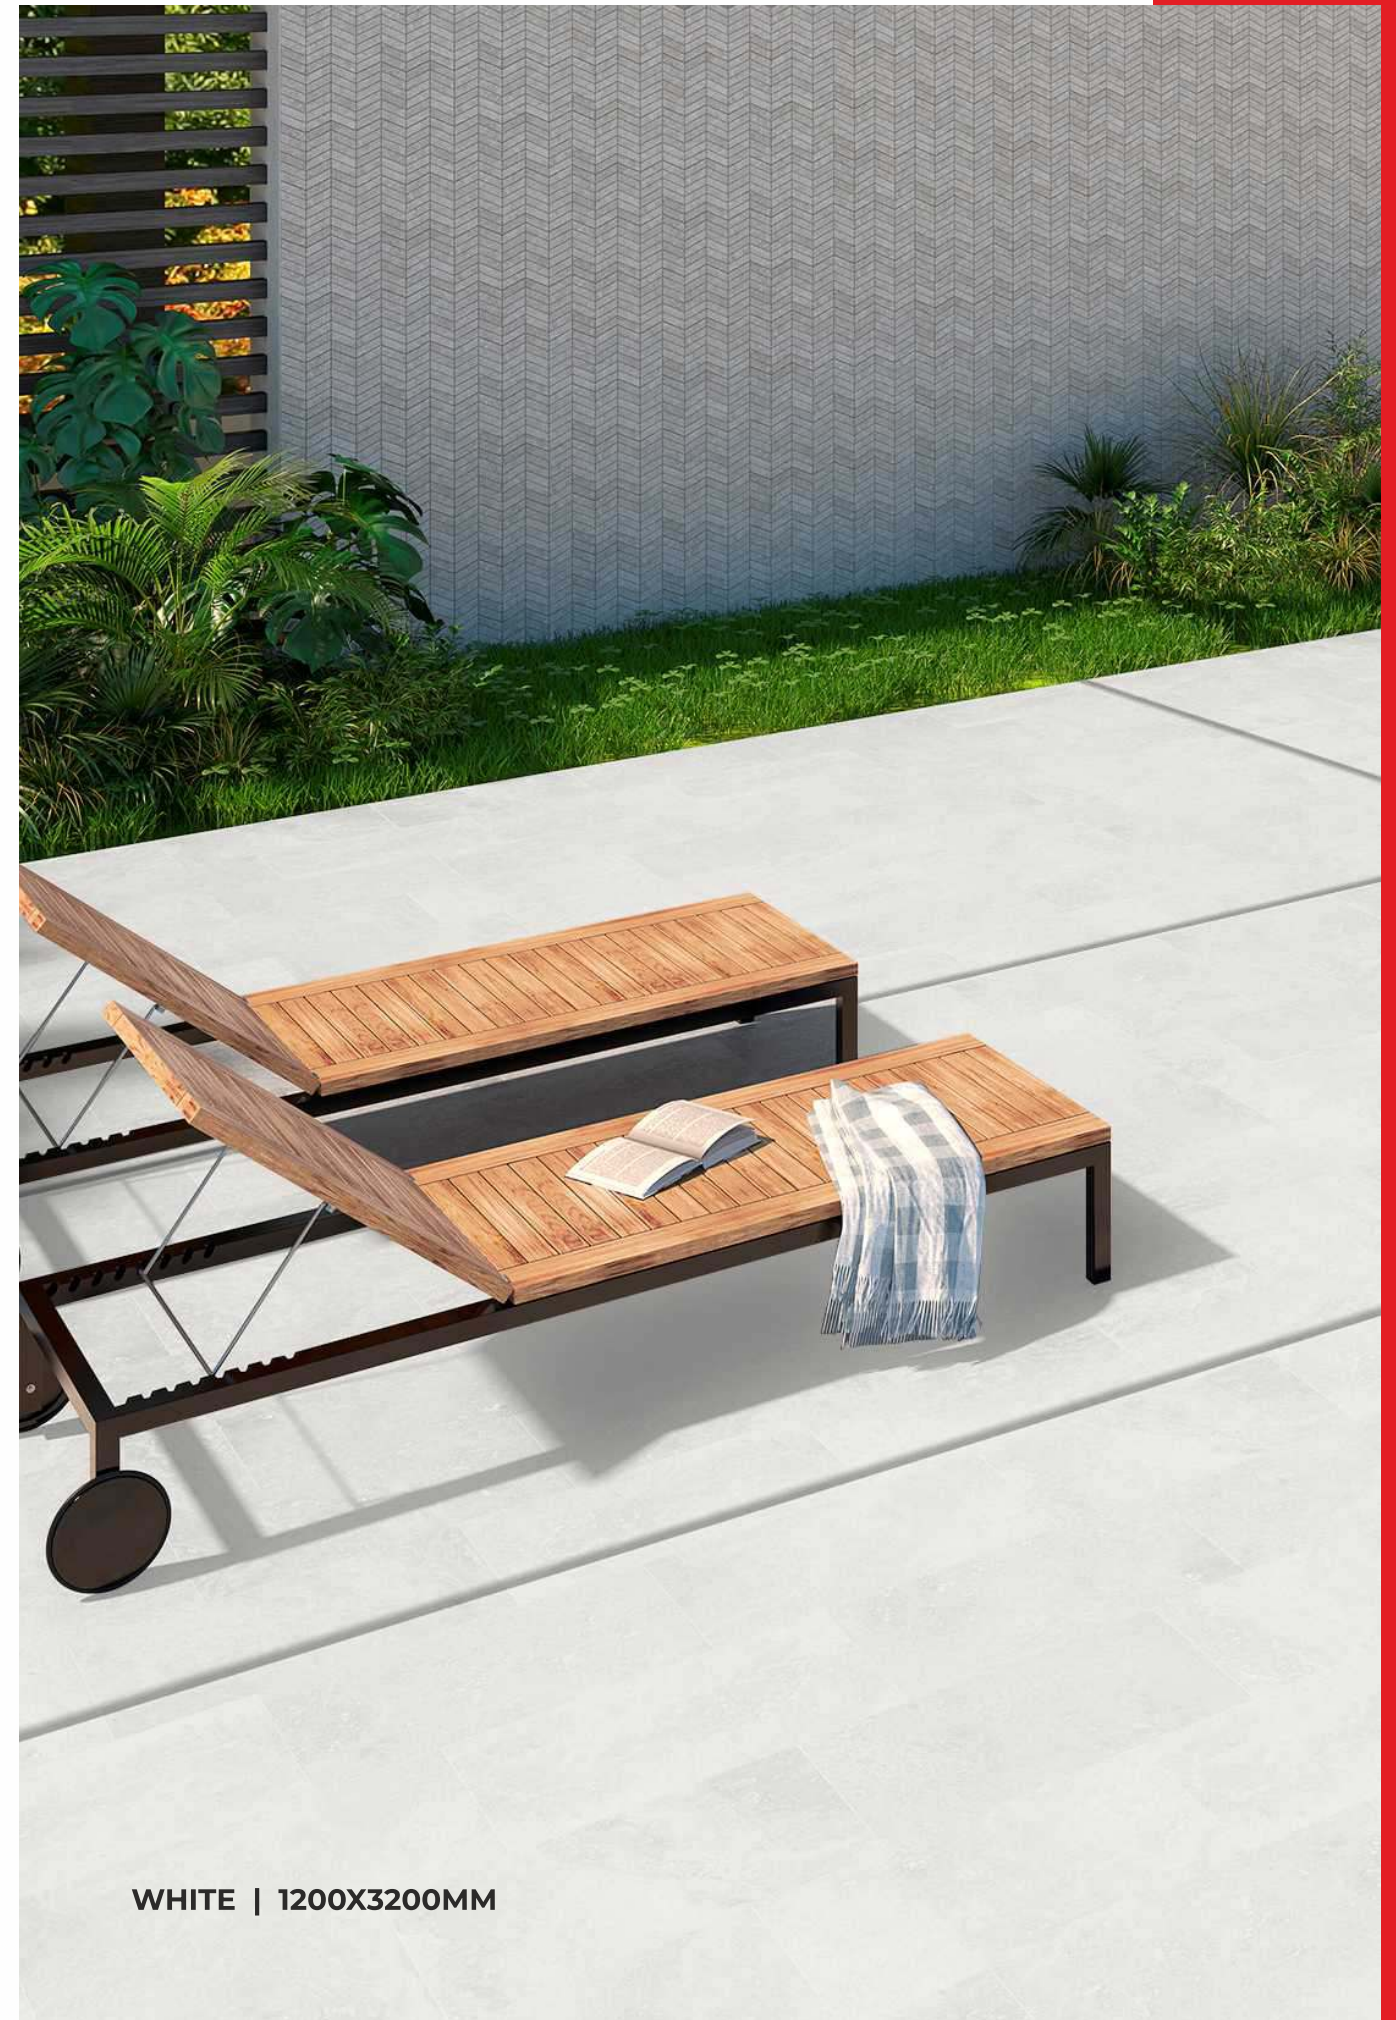

Stain  
Resistance

**WHITE**

120X  
320CM

80X  
320CM

120X  
280CM

120X  
240CM

80X  
240CM

MATT / GLOSSY / CARVING