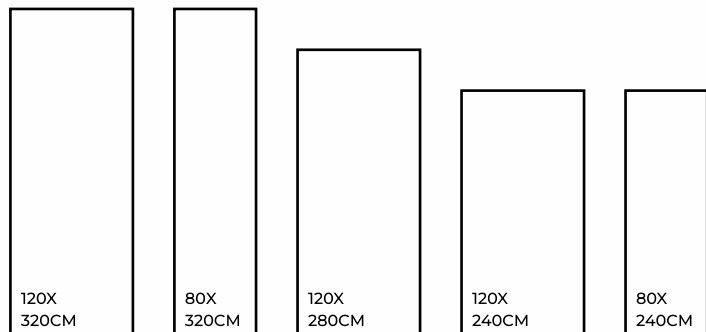

BIXBITE BIANCO

MATT / GLOSSY / CARVING