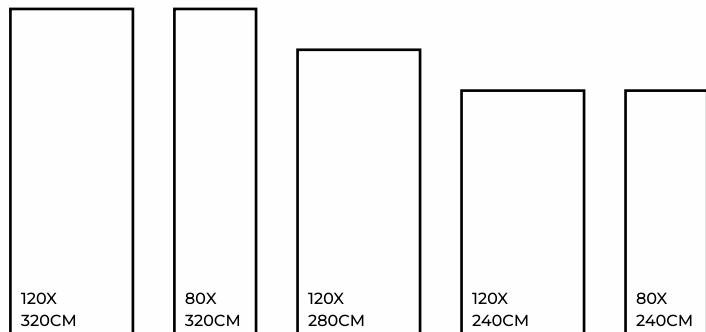

STATUARIO ARCO | 1200X3200MM

STATUARIO ARCO | 1200X3200MM

Eco Friendly

Slip Resistance

Dimensional Stability

Maintenance Free

Easy to Clean

Stain Resistance

## STATUARIO CALASTA

MATT / GLOSSY / CARVING

STATUARIO CALASTA | 1200X3200MM

STATUARIO CALASTA | 1200X3200MM

Eco Friendly

Slip Resistance

Dimensional Stability

Maintenance Free