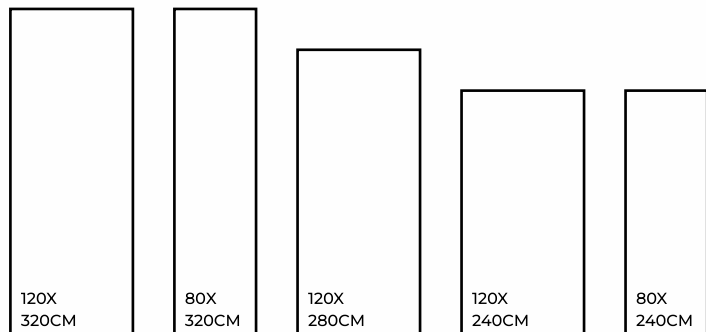

Eco
Friendly

Slip
Resistance

Dimensional
Stability

Maintenance
Free

Easy to
Clean

Stain
Resistance

LAPO RED

MATT / GLOSSY / CARVING