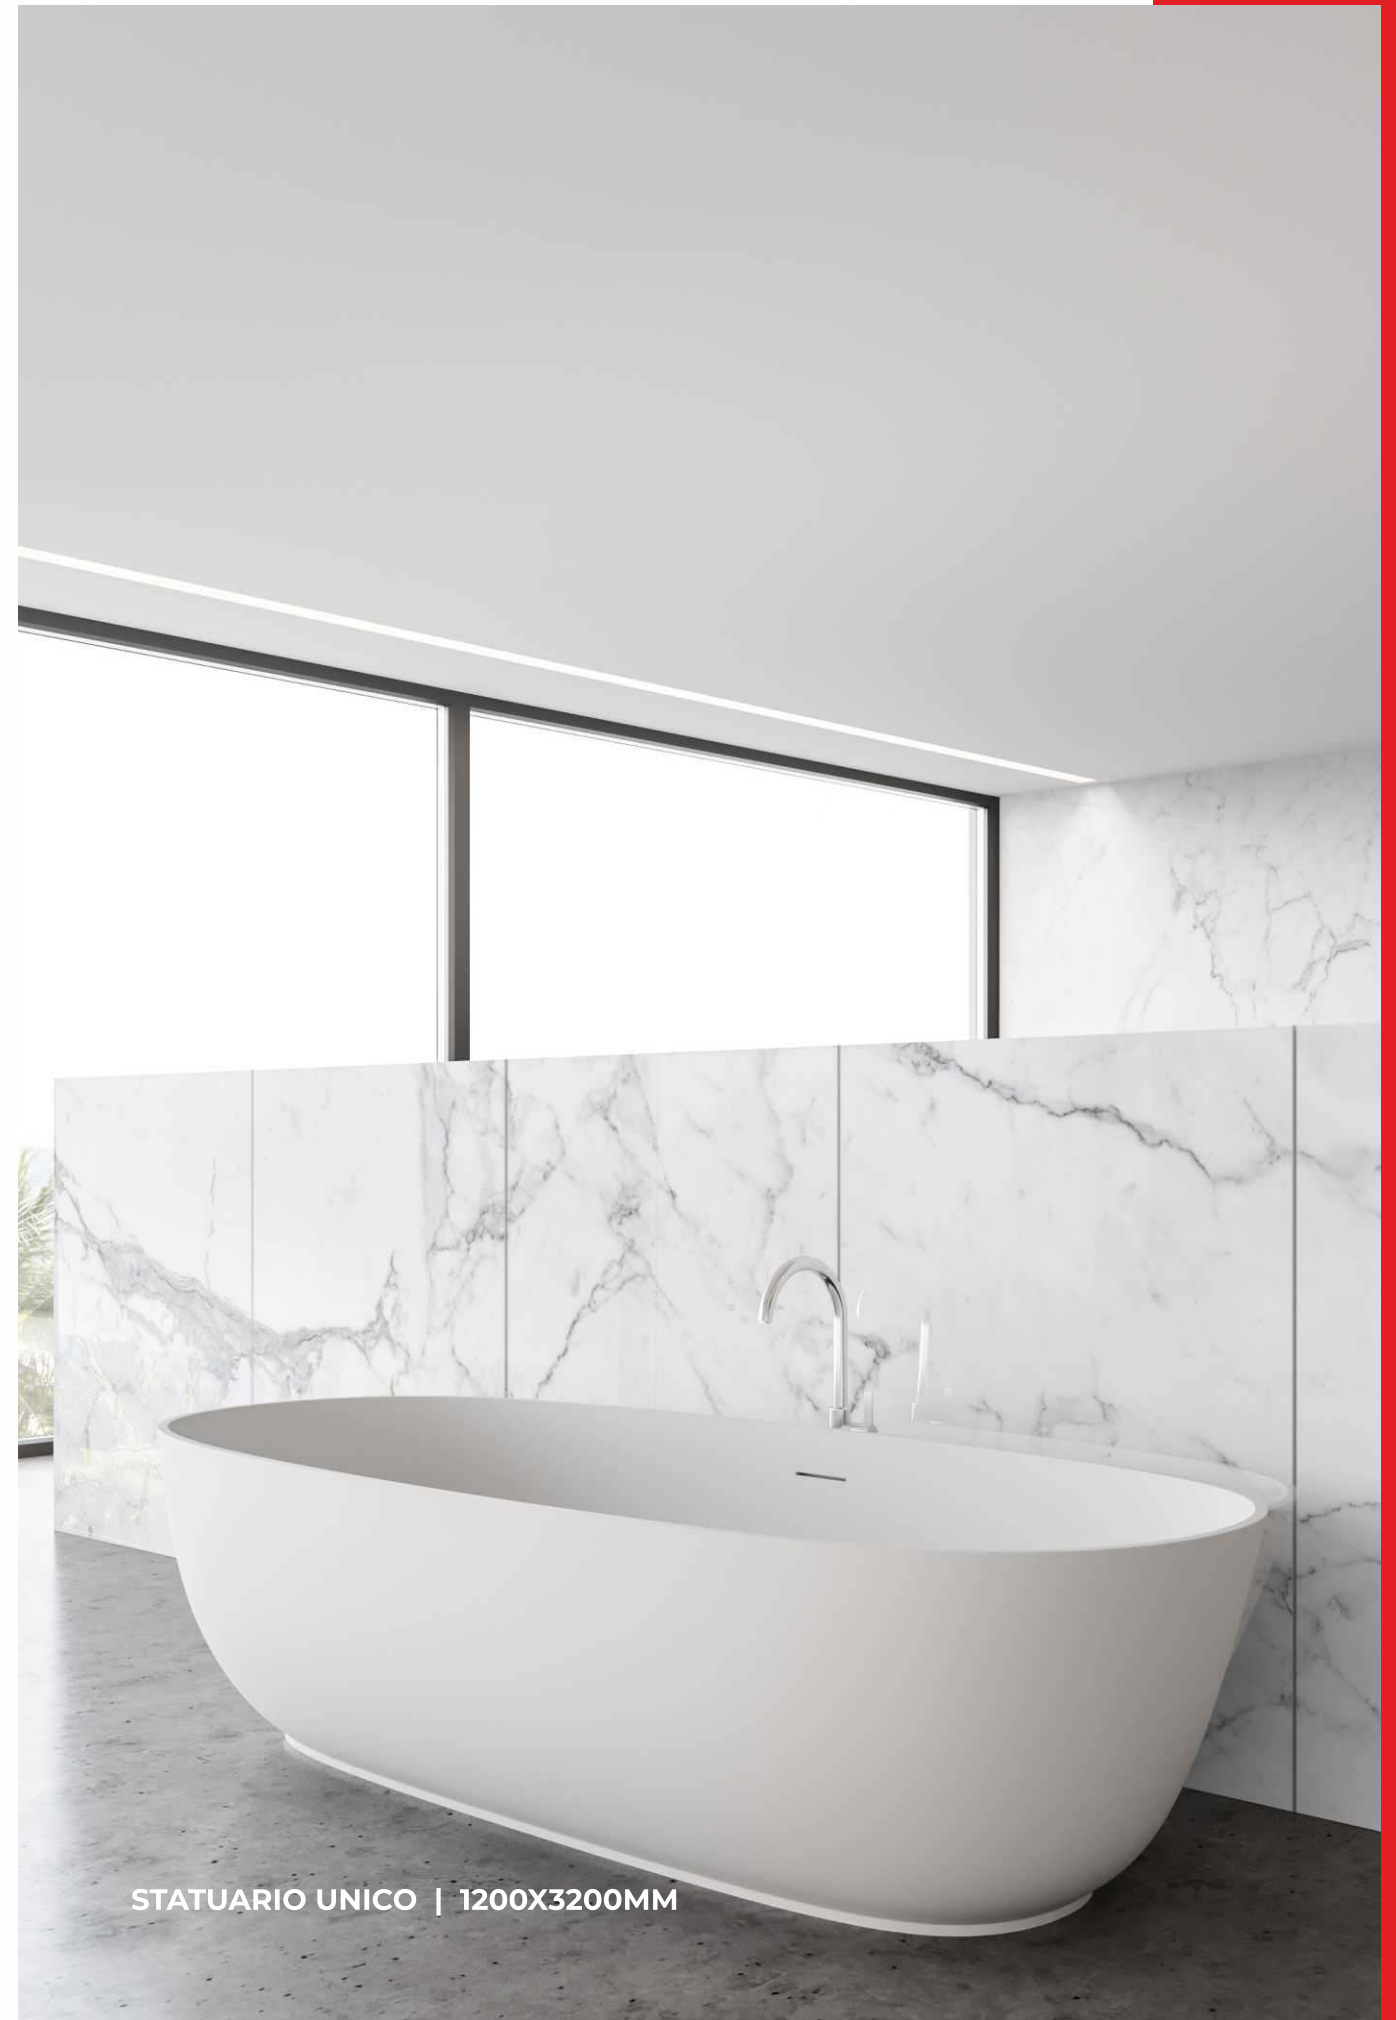

## STATUARIO VENICE

Eco  
Friendly

Slip  
Resistance

Dimensional  
Stability

Maintenance  
Free

Easy to  
Clean

Stain  
Resistance

MATT / GLOSSY / CARVING

STATUARIO VENICE | 1200X3200MM

STATUARIO VENICE | 1200X3200MM

Eco Friendly

Slip Resistance

Dimensional Stability

Maintenance Free

Easy to Clean

Stain Resistance

## STATUARIO UNICO

MATT / GLOSSY / CARVING

**STATUARIO UNICO | 1200X3200MM**

Eco  
Friendly

Slip  
Resistance

Dimensional  
Stability

Maintenance  
Free

Easy to  
Clean