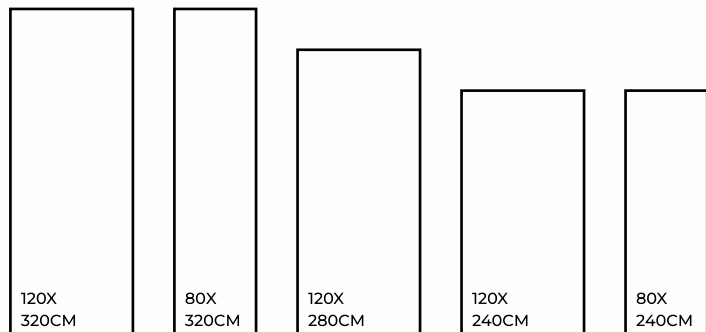

STATUARIO VENICE

Eco
Friendly

Slip
Resistance

Dimensional
Stability

Maintenance
Free

Easy to
Clean

Stain
Resistance

MATT / GLOSSY / CARVING