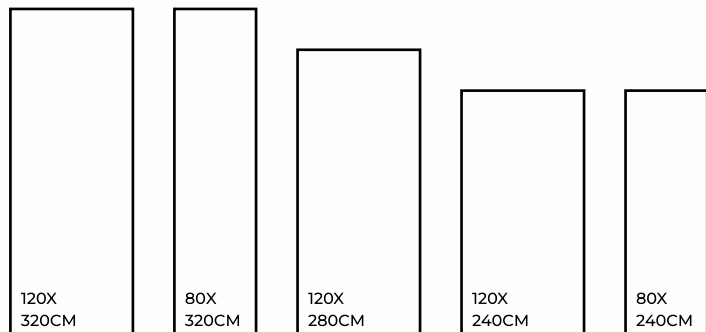

STATUARIO DIOR

Eco
Friendly

Slip
Resistance

Dimensional
Stability

Maintenance
Free

Easy to
Clean

Stain
Resistance

MATT / GLOSSY / CARVING