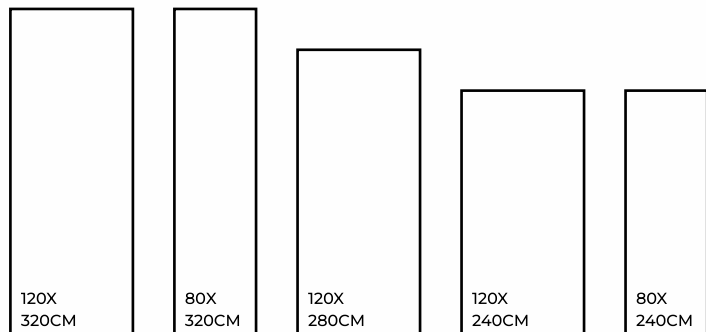

CRYSTAL ICE

MATT / GLOSSY / CARVING