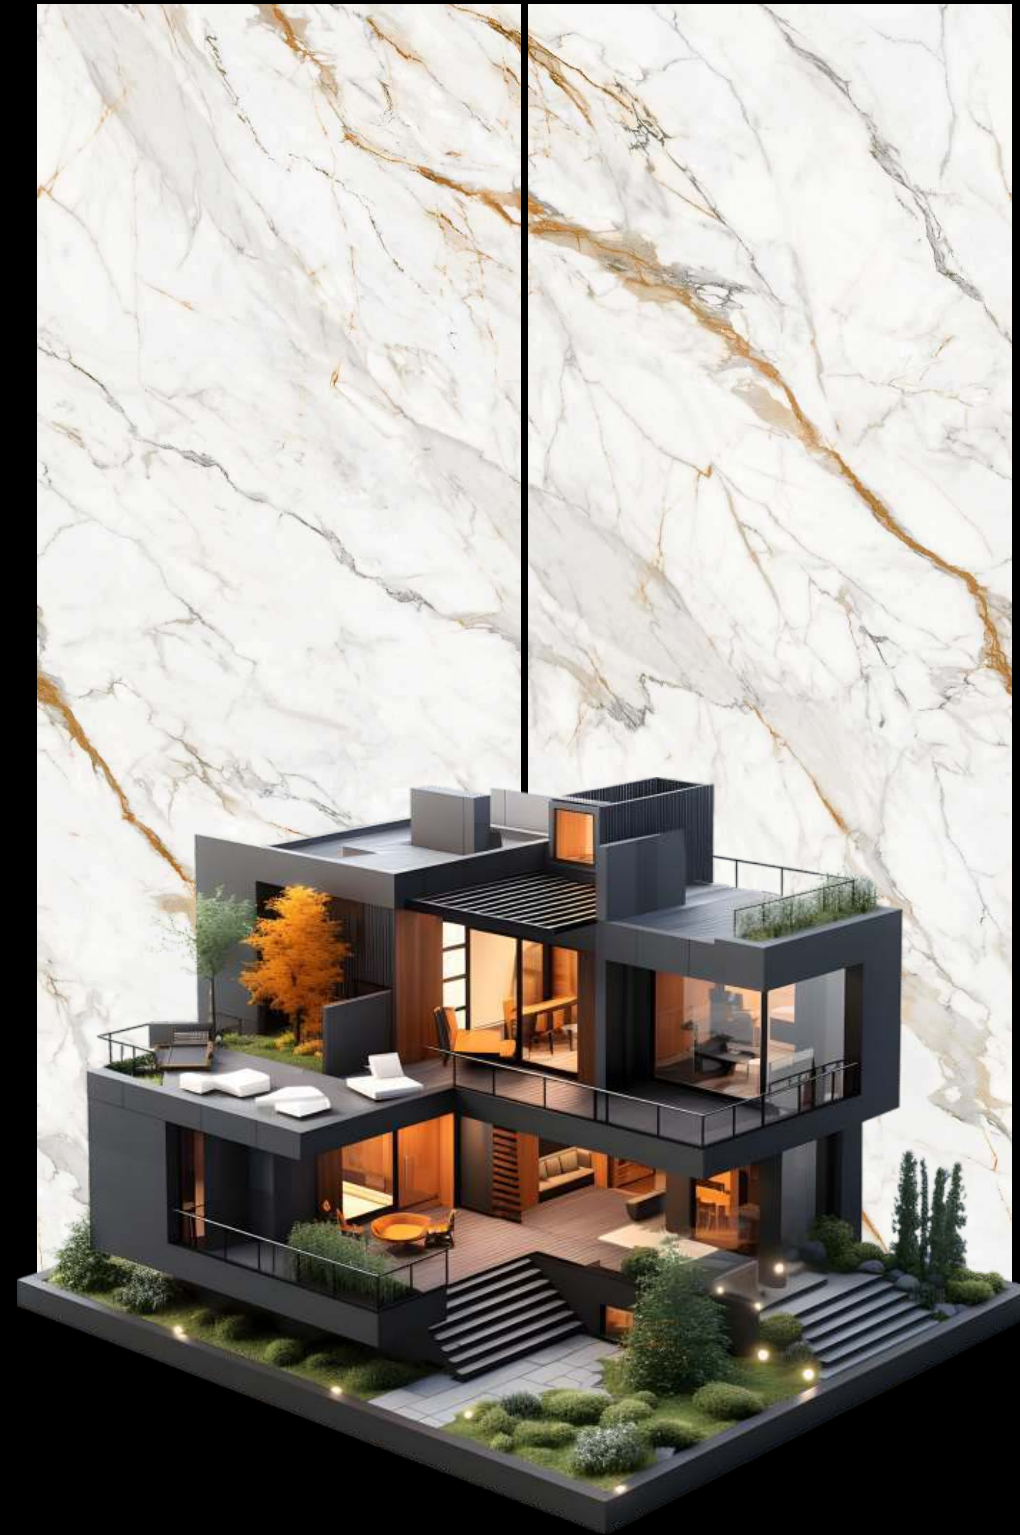

**GVT&  
PGVT**

VITRIFIED TILES  
1200x3200mm.

**LEGATO**  
INTERNATIONAL QUALITY PREMIUM TILES

Modern Life **Style**