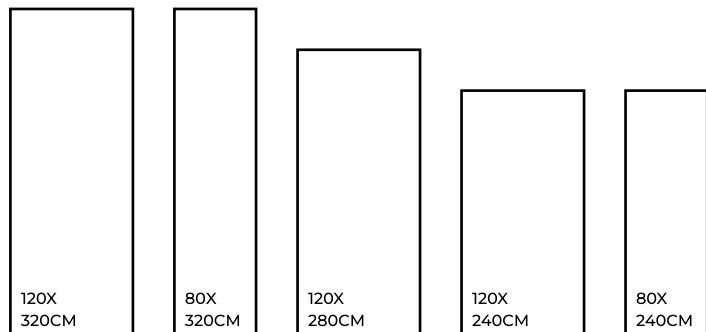

MATT / GLOSSY / CARVING