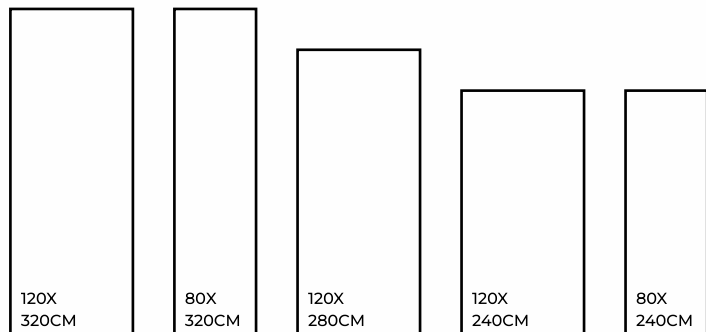

SPIDER GOLD

MATT / GLOSSY / CARVING