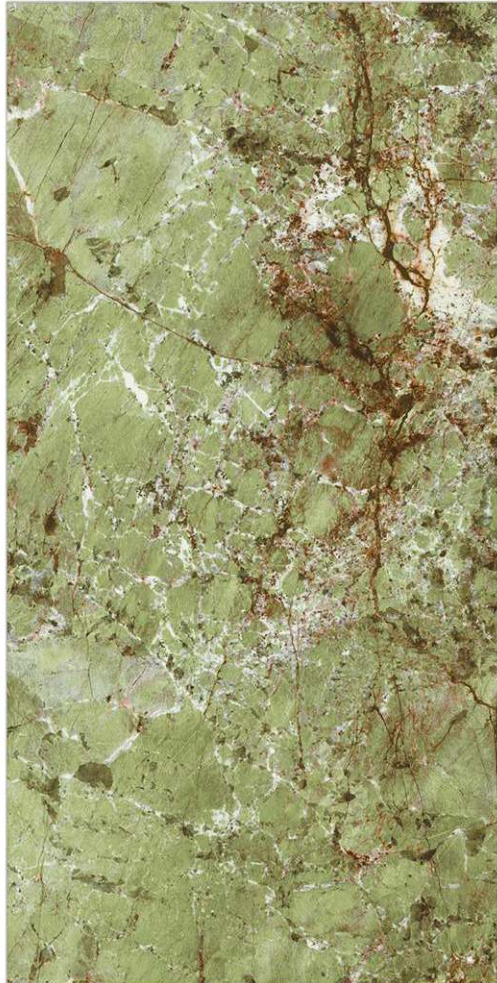

Glazed  
**Porcelain  
Tiles**

Surface: High Gloss

Amazon Sapphire

800 X 800mm | 800 X 1600mm

Surface: High Gloss

Amazonite

800 X 800mm | 800 X 1600mm

Glazed  
**Porcelain  
Tiles**