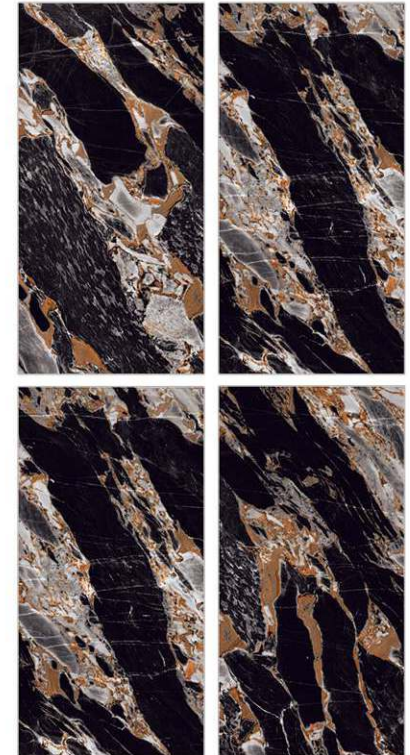

Surface: High Gloss

Amazon Basel

800 X 800mm | 800 X 1600mm

Surface: High Gloss

Argos Black

800 X 800mm | 800 X 1600mm

Glazed  
**Porcelain  
Tiles**

Surface: High Gloss