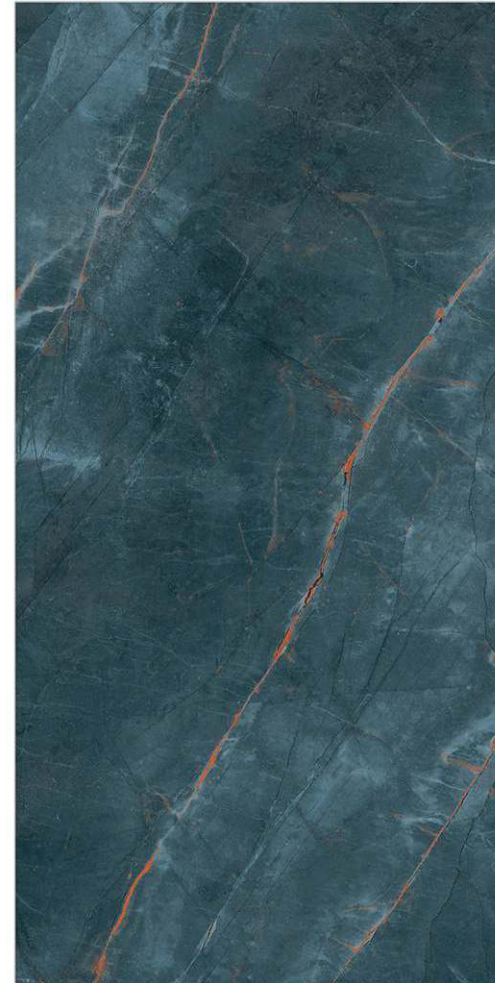

800 X 800mm | 800 X 1600mm

Glazed  
**Porcelain  
Tiles**

Surface: High Gloss

**Deep Teal**

800 X 800mm | 800 X 1600mm

Surface: High Gloss

**Denz Classic**

800 X 800mm | 800 X 1600mm