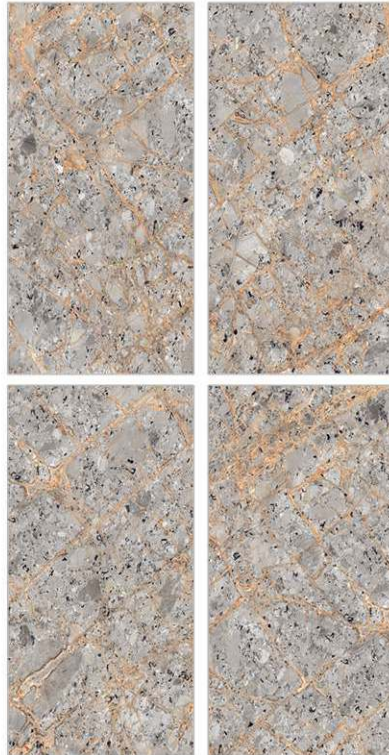

Glazed Porcelain Tiles

Surface: High Gloss

Nigro Ash

800 X 800mm | 800 X 1600mm