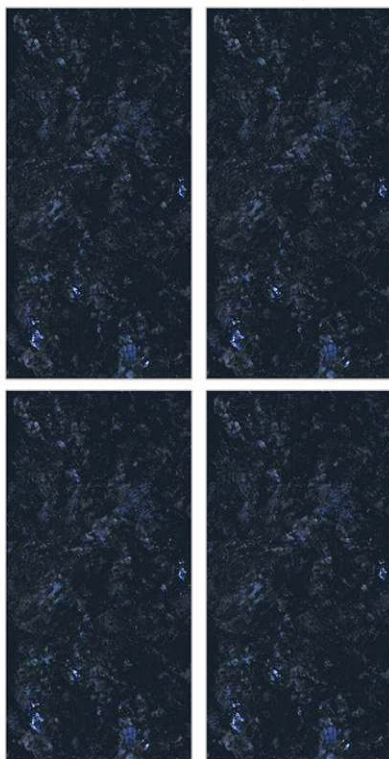

Glazed
**Porcelain
Tiles**

Surface: High Gloss