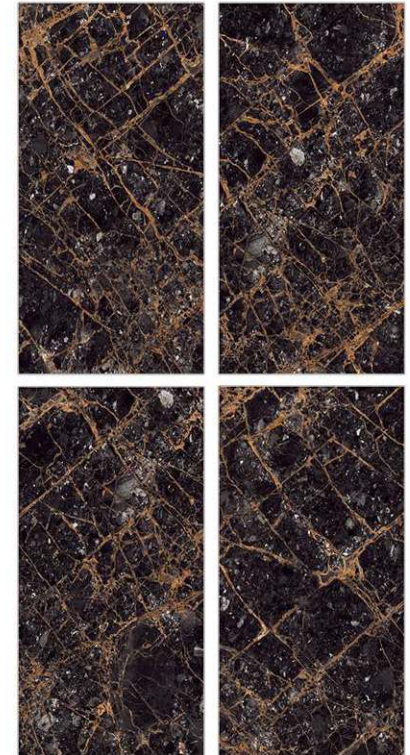

### Nigro Ash

800 X 800mm | 800 X 1600mm

Surface: High Gloss