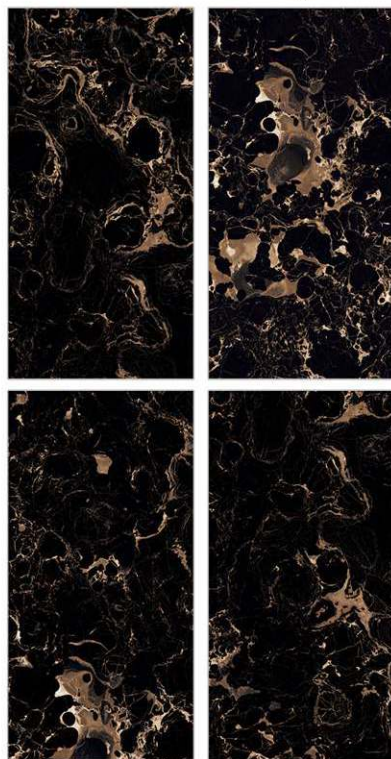

### Marmor Plum

800 X 800mm | 800 X 1600mm

Surface: High Gloss

### Merquary Aqva

800 X 800mm | 800 X 1600mm

Glazed  
**Porcelain  
Tiles**

Surface: High Gloss

Nero Portoro Black

800 X 800mm | 800 X 1600mm

Surface: High Gloss

Nero Portoro Silver