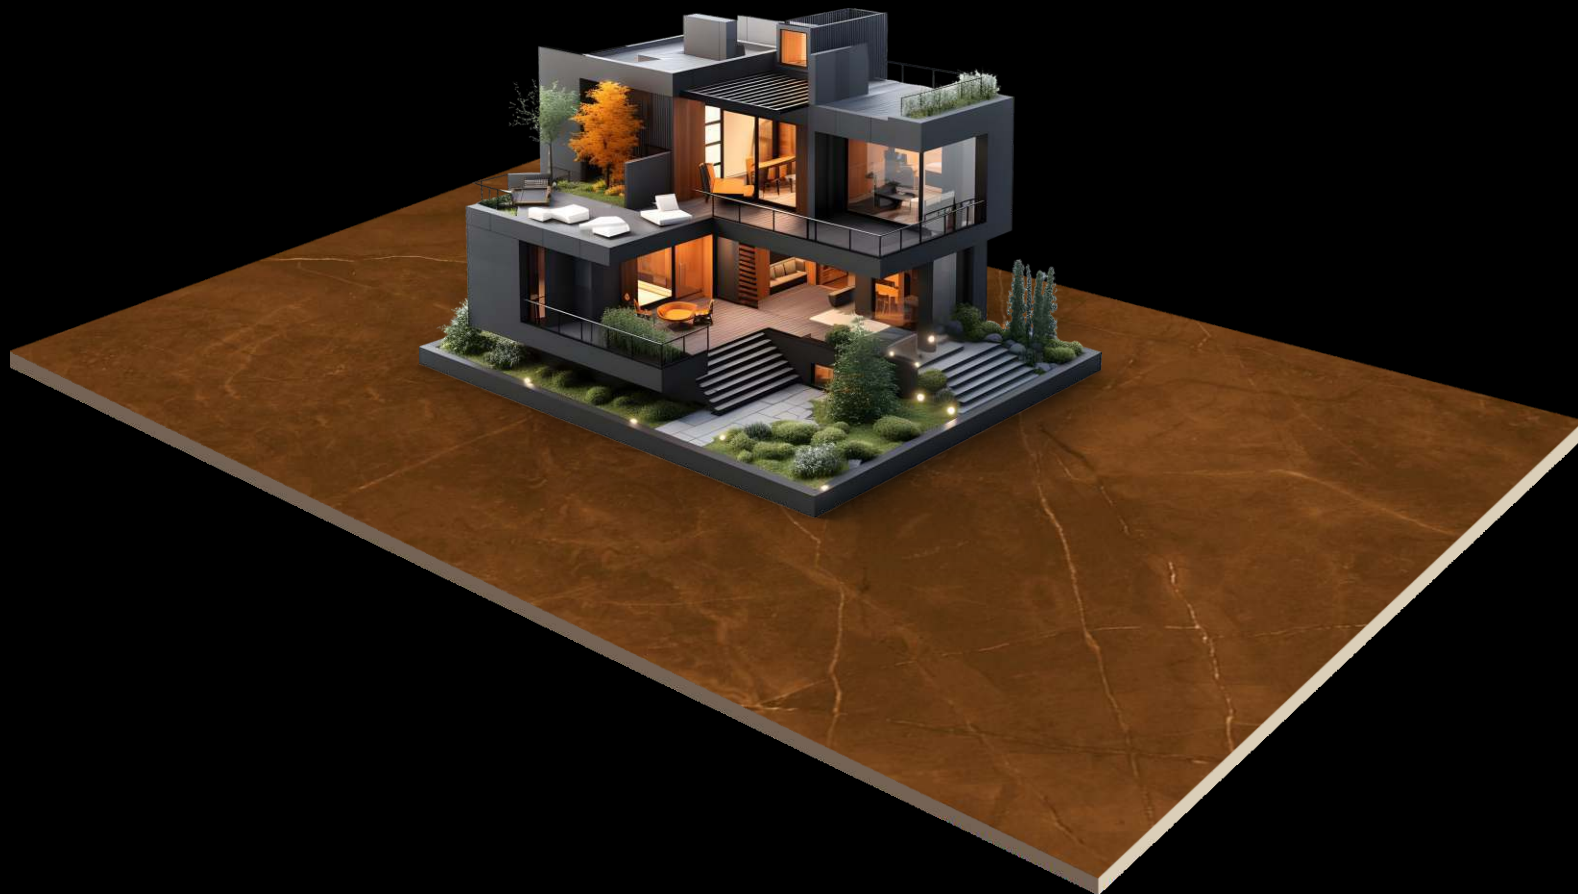

**GVT&  
PGVT**

VITRIFIED TILES  
800x1600mm.  
HI-GLOSSY SERIES

**LEGATO**  
INTERNATIONAL QUALITY PREMIUM TILES

Modern Life **Style**

AVAILABLE SURFACES