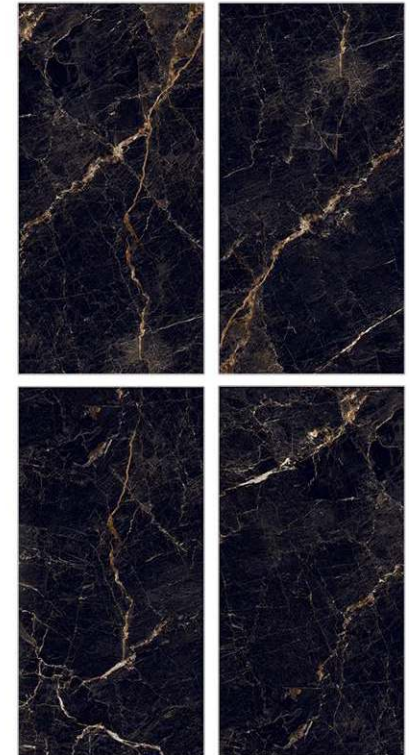

800 X 800mm | 800 X 1600mm

Glazed  
**Porcelain  
Tiles**

Surface: High Gloss

Racoon Black

800 X 800mm | 800 X 1600mm

Surface: High Gloss

Rosso Black

800 X 800mm | 800 X 1600mm