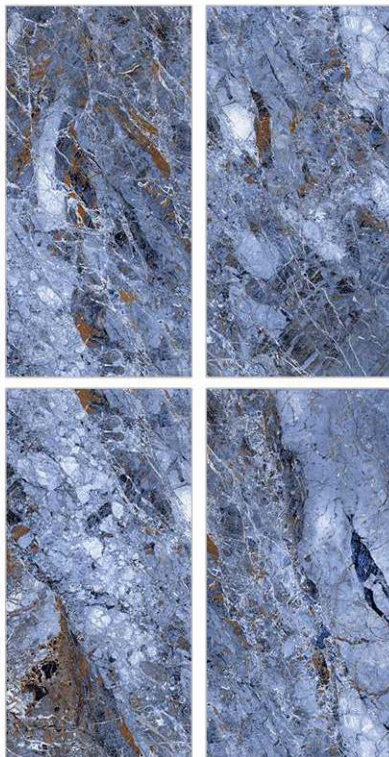

Glazed Porcelain Tiles

Surface: High Gloss

Stoinis Indigo

800 X 800mm | 800 X 1600mm