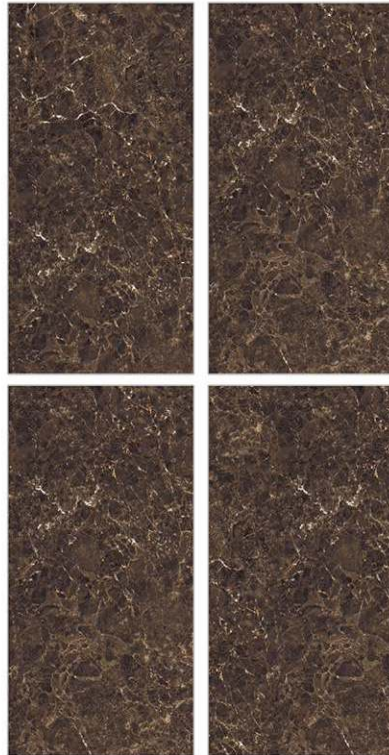

Glazed
**Porcelain
Tiles**

Surface: High Gloss

800 X 800mm | 800 X 1600mm