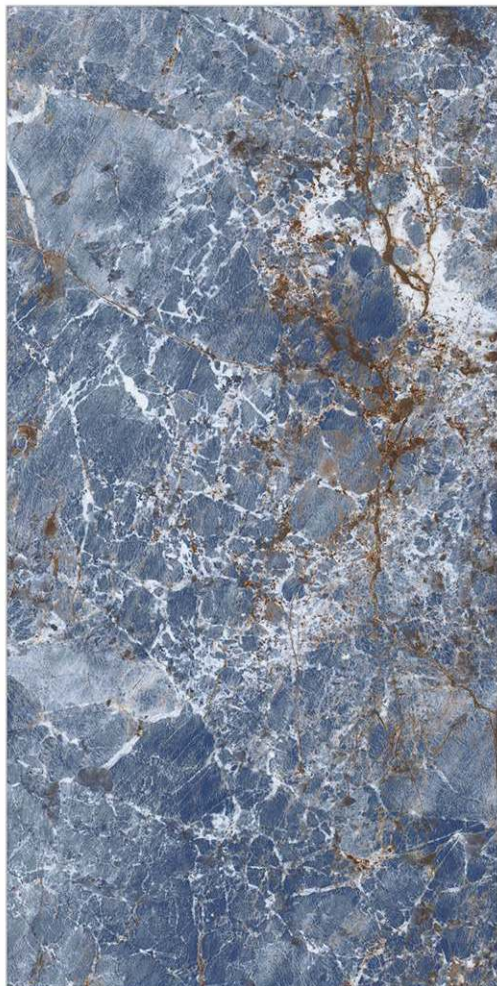

# Unmatched Features, Allowing Your Creativity to Thrive

Glazed  
**Porcelain  
Tiles**

Surface: High Gloss

Alonza Black

800 X 800mm | 800 X 1600mm

Surface: High Gloss

Amazone Moss

800 X 800mm | 800 X 1600mm