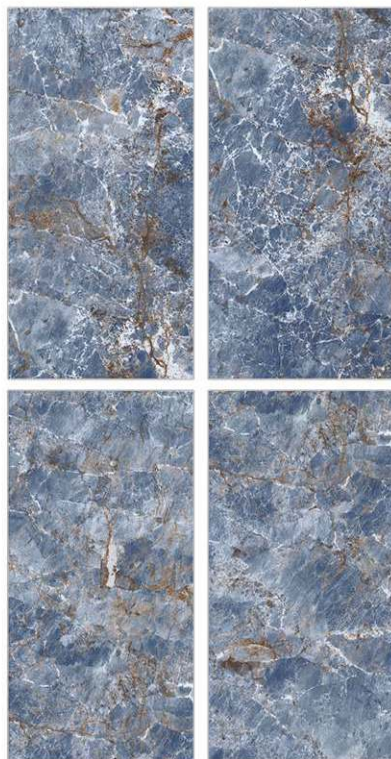

Glazed
**Porcelain
Tiles**

Surface: High Gloss

800 X 800mm | 800 X 1600mm