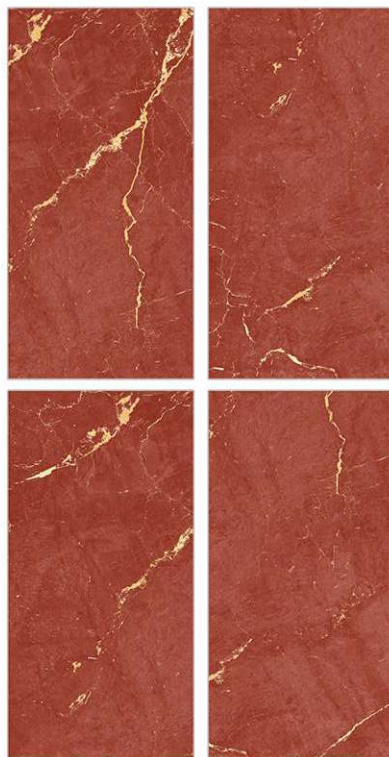

Glazed
**Porcelain
Tiles**

Surface: High Gloss

800 X 800mm | 800 X 1600mm