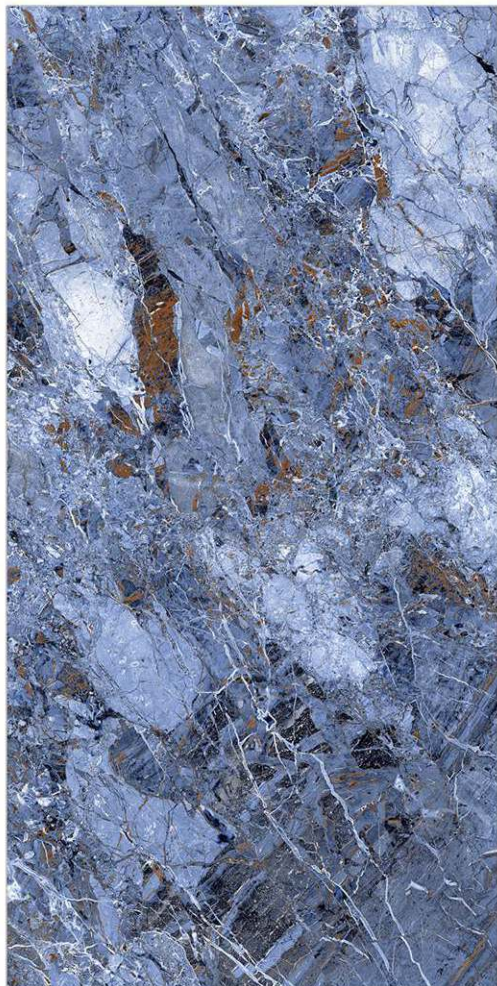

Low Water Absorption

Frost Resistant

Chemical Resistant

Stain Resistance

Zero Maintenance

Easy to Clean

Random Design

LEGATO
INTERNATIONAL QUALITY PREMIUM TILES