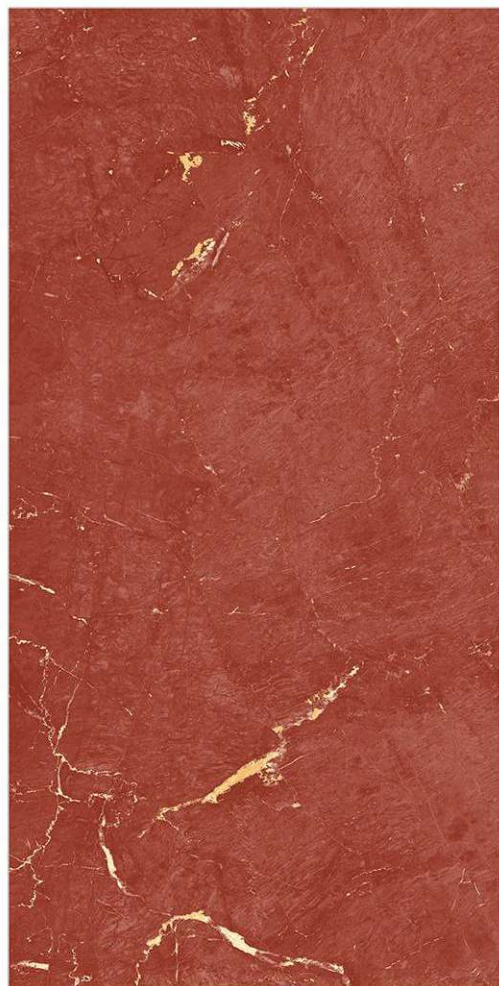

800 X 800mm | 800 X 1600mm

Glazed  
**Porcelain  
Tiles**

Surface: High Gloss

Racoon Black

800 X 800mm | 800 X 1600mm

Surface: High Gloss

Rosso Black

800 X 800mm | 800 X 1600mm