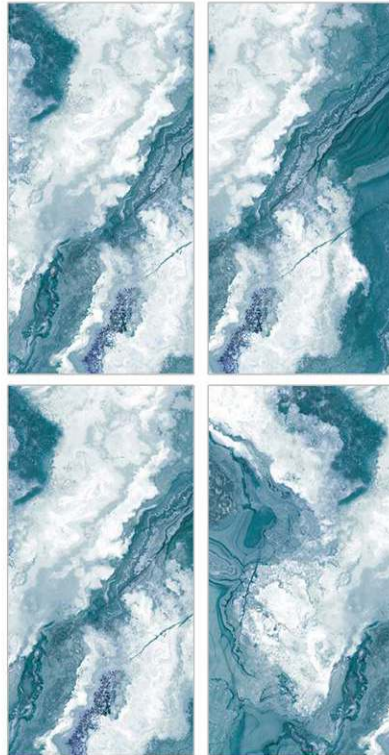

Glazed
**Porcelain
Tiles**

Surface: High Gloss

Deep Teal

800 X 800mm | 800 X 1600mm