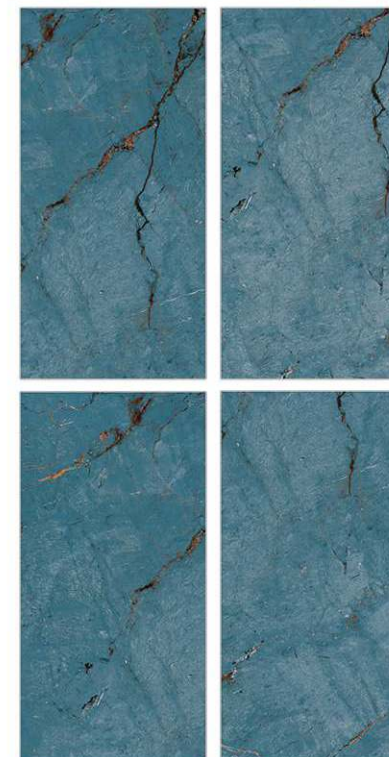

Glazed  
**Porcelain  
Tiles**

Surface: High Gloss

Rosso Levanto

800 X 800mm | 800 X 1600mm

Surface: High Gloss

Rosso Teal

800 X 800mm | 800 X 1600mm

Glazed  
**Porcelain  
Tiles**