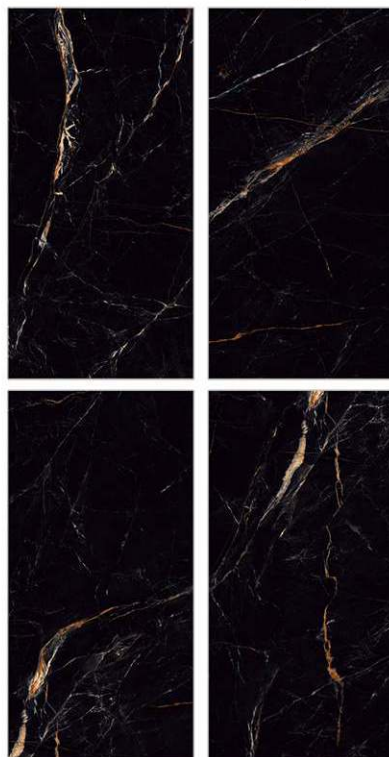

# Unmatched Features, Allowing Your Creativity to Thrive

Glazed  
**Porcelain  
Tiles**

Surface: High Gloss

Alonza Black

800 X 800mm | 800 X 1600mm

Surface: High Gloss

Amazone Moss

800 X 800mm | 800 X 1600mm