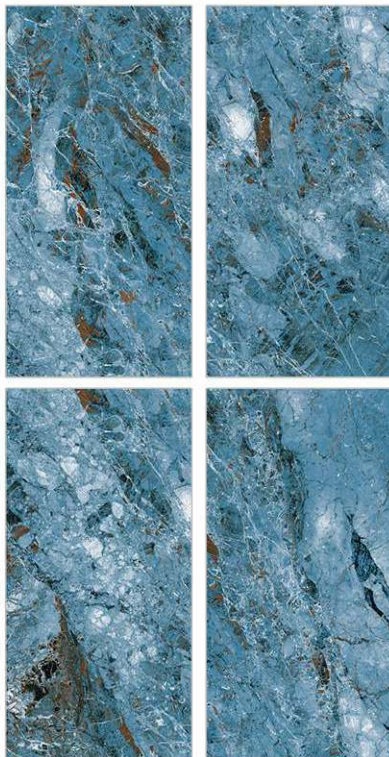

Glazed Porcelain Tiles

Surface: High Gloss

Stoinis Teal

800 X 800mm | 800 X 1600mm