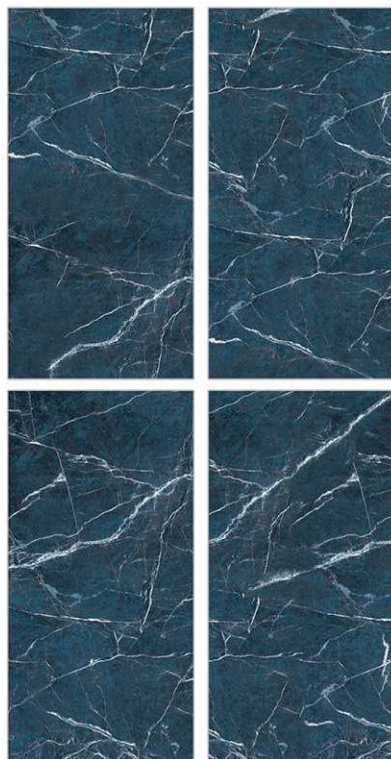

Glazed
**Porcelain
Tiles**

Surface: High Gloss

800 X 800mm | 800 X 1600mm