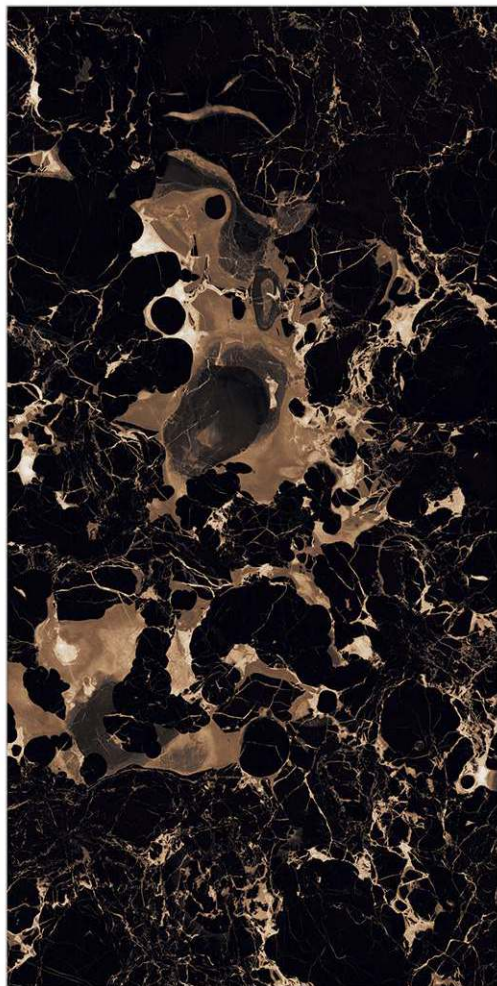

Glazed
**Porcelain
Tiles**

Surface: High Gloss

800 X 800mm | 800 X 1600mm

Surface: High Gloss

800 X 800mm | 800 X 1600mm