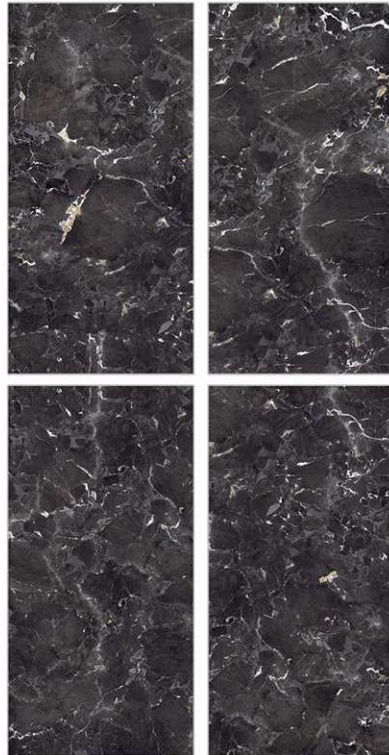

## Glazed Porcelain Tiles

Surface: High Gloss

Stoinis Teal

800 X 800mm | 800 X 1600mm

Surface: High Gloss

Wavy Black

800 X 800mm | 800 X 1600mm

Glazed  
**Porcelain  
Tiles**

Surface: High Gloss

**TITANIUM NATURAL**

800 X 800mm | 800 X 1600mm

Surface: High Gloss

**Tragic Emperador**

800 X 800mm | 800 X 1600mm

Low Water Absorption

Frost Resistant