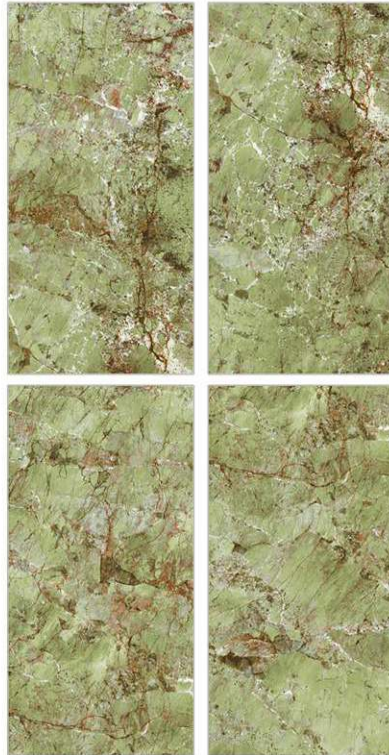

Glazed
**Porcelain
Tiles**

Surface: High Gloss

800 X 800mm | 800 X 1600mm