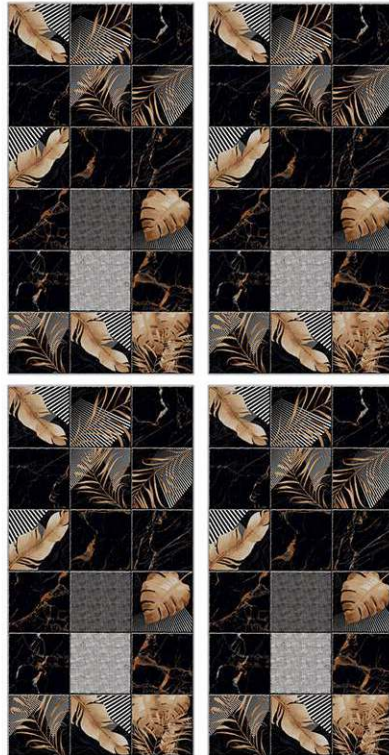

### Nigro Ash

800 X 800mm | 800 X 1600mm

Surface: High Gloss

### Nigro Black

800 X 800mm | 800 X 1600mm

Glazed  
**Porcelain  
Tiles**

Surface: High Gloss

**Portrow Decor**

800 X 800mm | 800 X 1600mm

Surface: High Gloss

**Portrow Black**