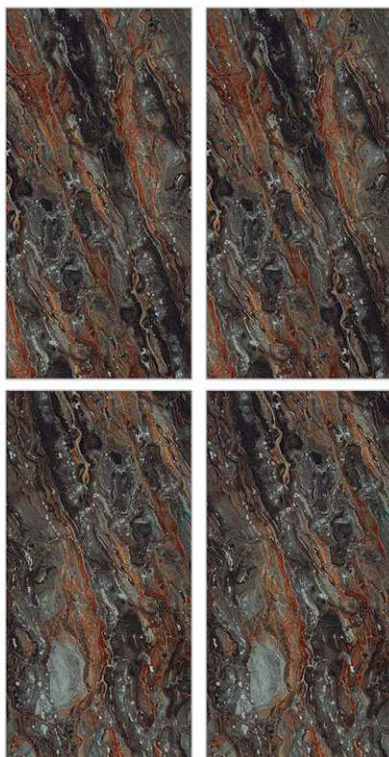

## Glazed Porcelain Tiles

Surface: High Gloss

Iron Natural

800 X 800mm | 800 X 1600mm

Surface: High Gloss

Opera Brown

800 X 800mm | 800 X 1600mm

Low Water Absorption