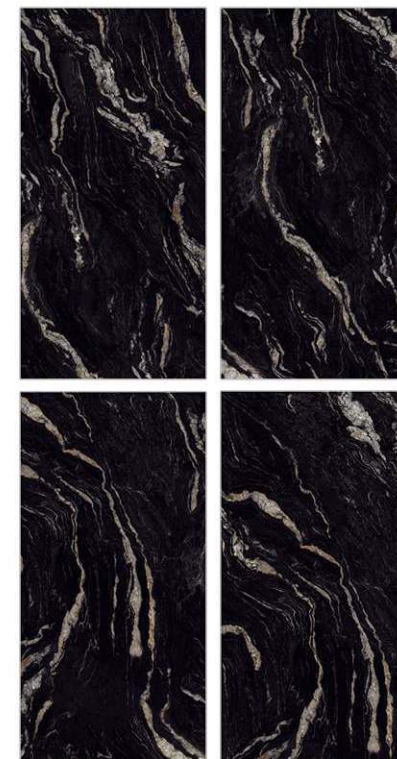

## Glazed Porcelain Tiles

Surface: High Gloss

Universal Black

800 X 800mm | 800 X 1600mm

Surface: High Gloss

Vercil Black

800 X 800mm | 800 X 1600mm

**LEGATO**  
INTERNATIONAL QUALITY PREMIUM TILES

Glazed  
**Porcelain  
Tiles**

Surface: High Gloss

Volcano Blue

800 X 800mm | 800 X 1600mm

**LEGATO**  
INTERNATIONAL QUALITY PREMIUM TILES

**LEGATO PORCELANO LLP**

306, Harigun Business Center, Morbi-Jetpar road,  
Mahendranagar, Morbi-363 642 (Gujarat) India