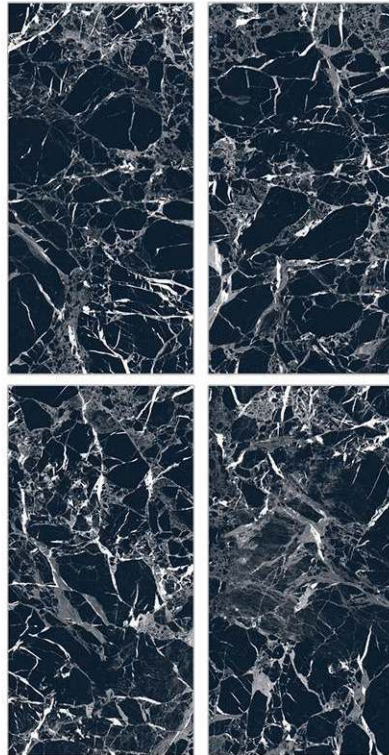

### Nigro Black

800 X 800mm | 800 X 1600mm

Glazed  
**Porcelain  
Tiles**

Surface: High Gloss

**Portrow Decor**

800 X 800mm | 800 X 1600mm

Surface: High Gloss

**Portrow Black**

800 X 800mm | 800 X 1600mm

Glazed  
**Porcelain  
Tiles**

Surface: High Gloss

Racoon Black

800 X 800mm | 800 X 1600mm

Surface: High Gloss

Rosso Black

800 X 800mm | 800 X 1600mm