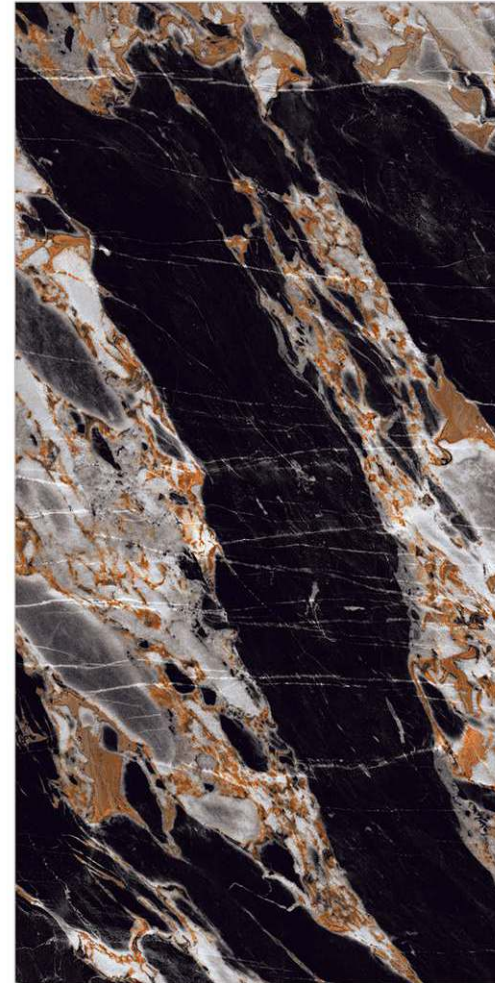

Argos Black