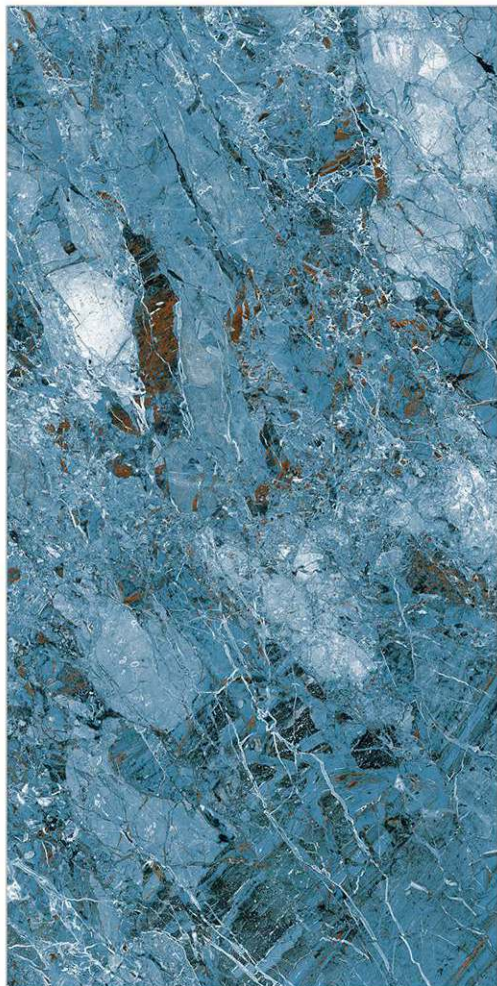

Low Water Absorption

Frost Resistant

Chemical Resistant

Stain Resistance

Zero Maintenance

Easy to Clean

Random Design

LEGATO
INTERNATIONAL QUALITY PREMIUM TILES