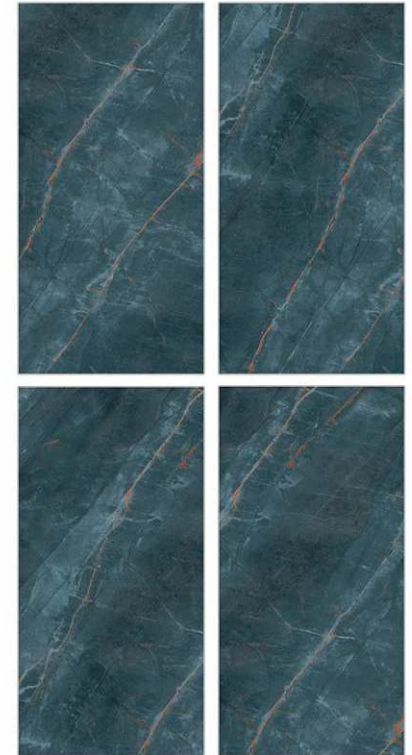

800 X 800mm | 800 X 1600mm

Glazed  
**Porcelain  
Tiles**

Surface: High Gloss

**Deep Teal**

800 X 800mm | 800 X 1600mm

Surface: High Gloss

**Denz Classic**

800 X 800mm | 800 X 1600mm