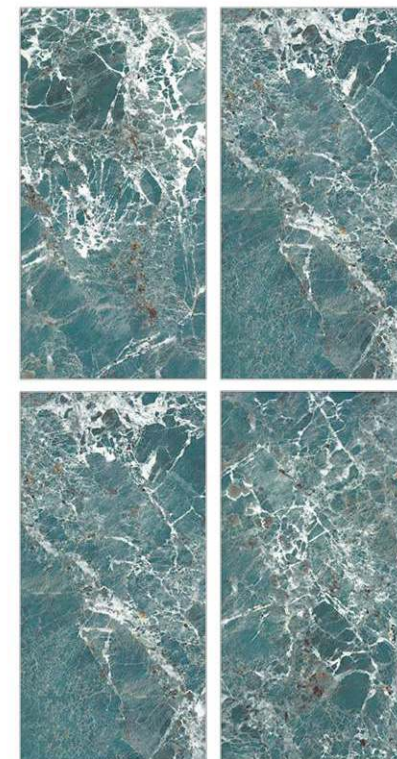

Glazed  
**Porcelain  
Tiles**

Surface: High Gloss

Amazon Sapphire

800 X 800mm | 800 X 1600mm

Surface: High Gloss

Amazonite

800 X 800mm | 800 X 1600mm

Glazed  
**Porcelain  
Tiles**