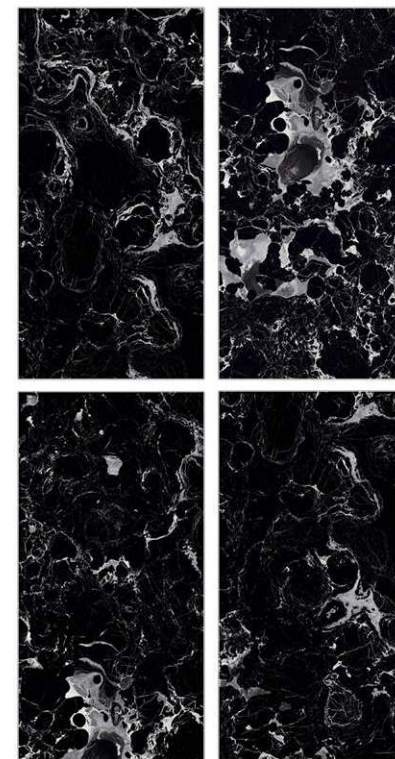

### Merquary Aqva

800 X 800mm | 800 X 1600mm

Glazed  
**Porcelain  
Tiles**

Surface: High Gloss

Nero Portoro Black

800 X 800mm | 800 X 1600mm

Surface: High Gloss

Nero Portoro Silver