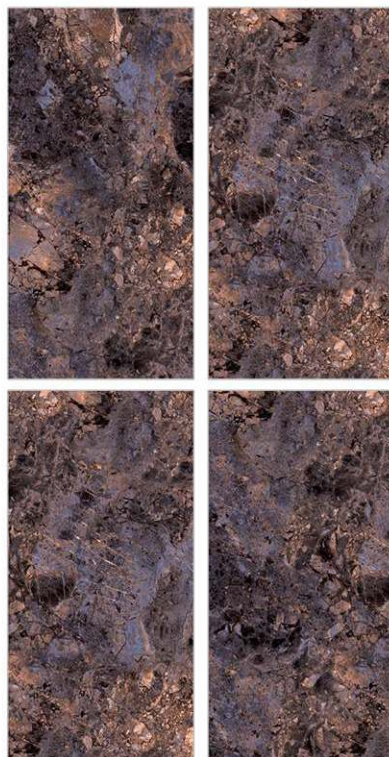

Glazed Porcelain Tiles

Surface: High Gloss

Marmor Plum

800 X 800mm | 800 X 1600mm