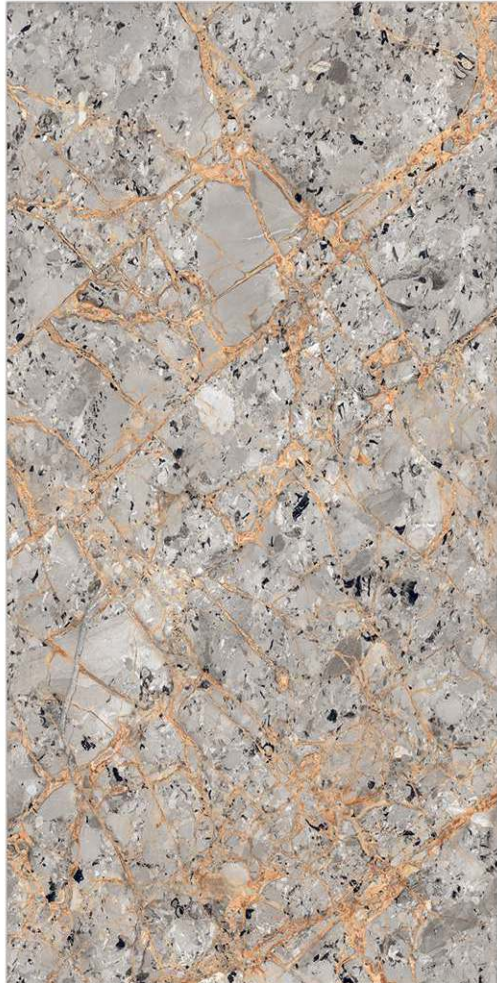

Glazed Porcelain Tiles

Surface: High Gloss

Nigro Ash

800 X 800mm | 800 X 1600mm

Surface: High Gloss

Nigro Black

800 X 800mm | 800 X 1600mm