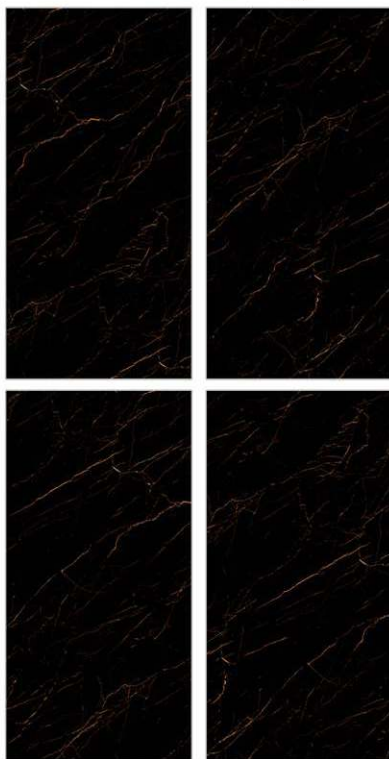

Surface: High Gloss

**Calacutta Alex**

800 X 800mm | 800 X 1600mm

Glazed  
**Porcelain  
Tiles**

Surface: High Gloss

California Golden

800 X 800mm | 800 X 1600mm

Surface: High Gloss