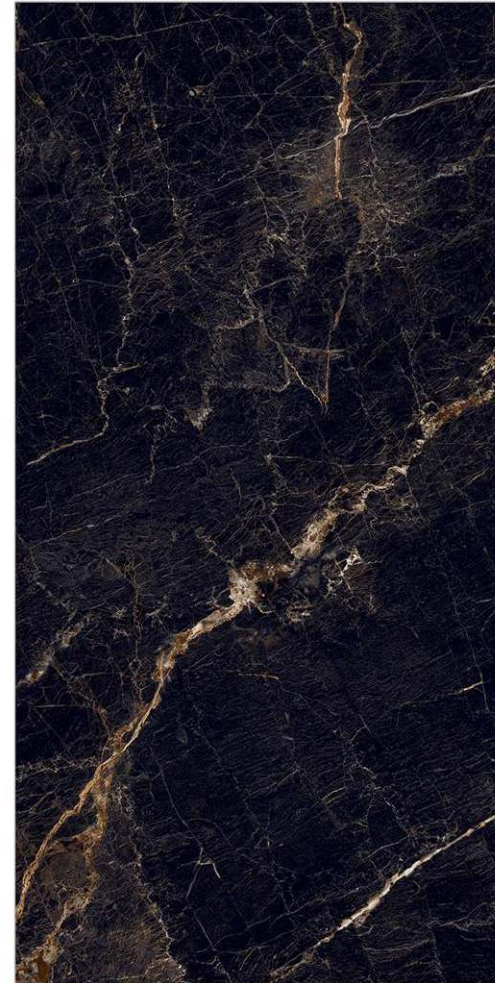

800 X 800mm | 800 X 1600mm

Glazed  
**Porcelain  
Tiles**

Surface: High Gloss

Racoon Black

800 X 800mm | 800 X 1600mm

Surface: High Gloss

Rosso Black

800 X 800mm | 800 X 1600mm