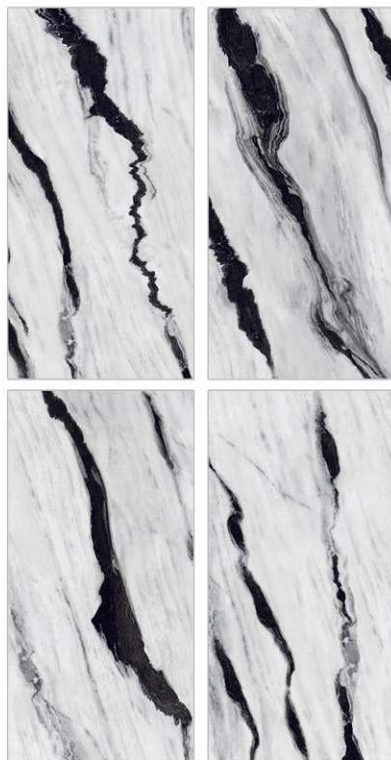

800 X 800mm | 800 X 1600mm

Surface: High Gloss

Biber Blue

800 X 800mm | 800 X 1600mm

Glazed  
**Porcelain  
Tiles**

Surface: High Gloss

**Black Panda**

800 X 800mm | 800 X 1600mm