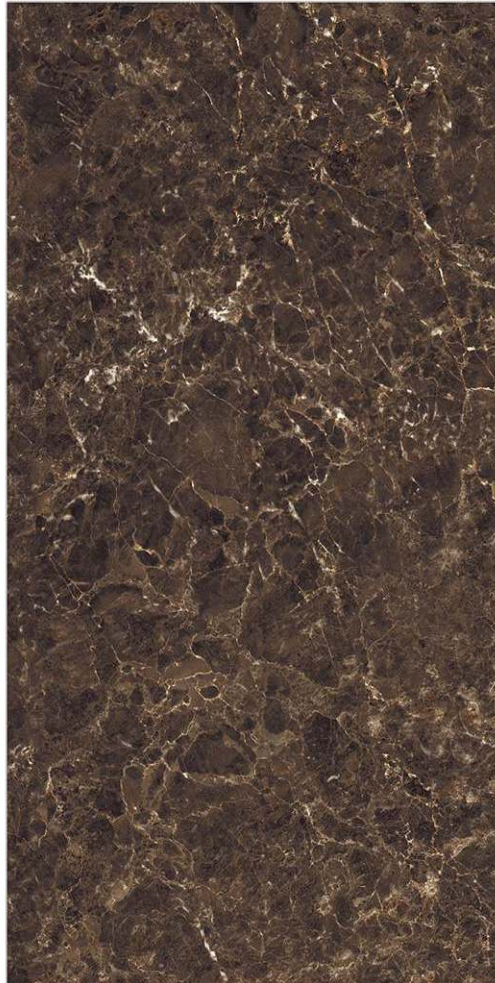

Classic Emperador