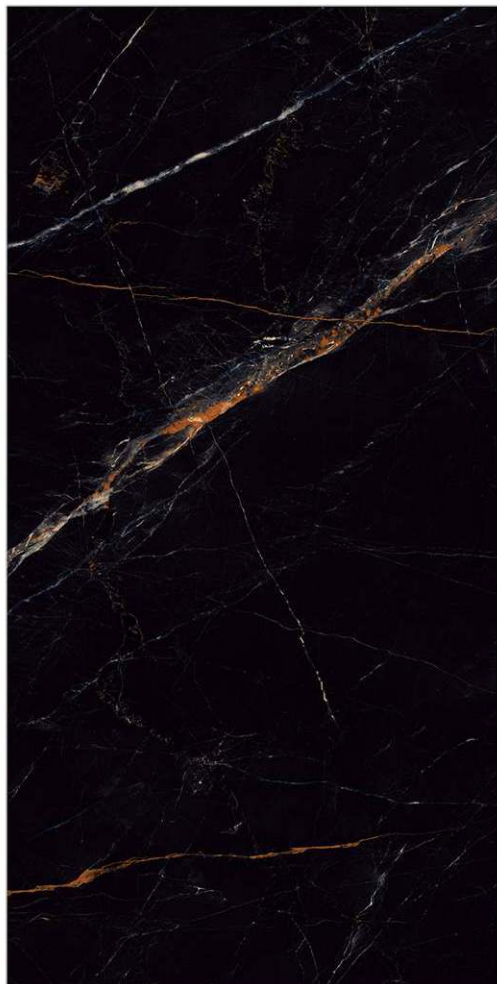

Alonza Black