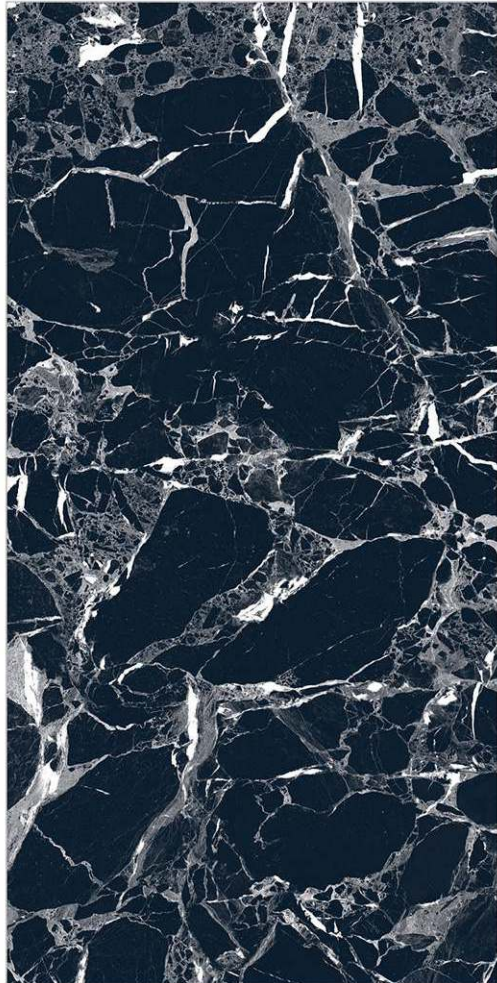

Racoon Black