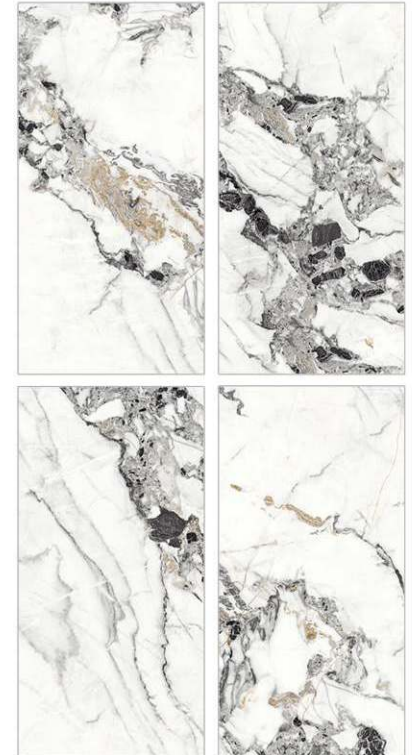

Cinerea River

800 X 800mm | 800 X 1600mm

Glazed  
**Porcelain  
Tiles**

Surface: High Gloss

Classic Emperador

800 X 800mm | 800 X 1600mm

Surface: High Gloss

Emerald White