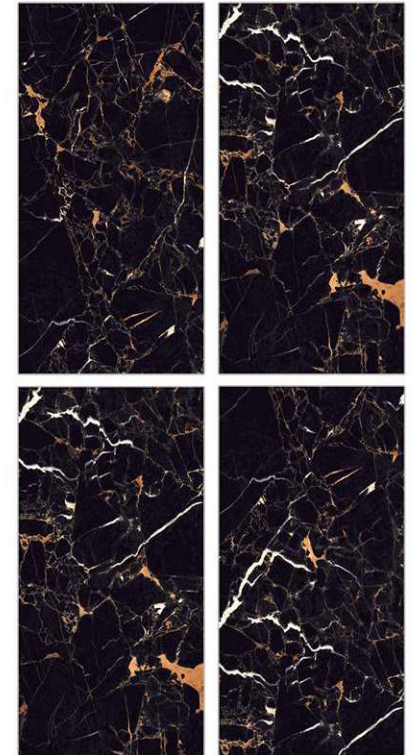

### Nigro Black

800 X 800mm | 800 X 1600mm

Glazed  
**Porcelain  
Tiles**

Surface: High Gloss

**Portrow Decor**

800 X 800mm | 800 X 1600mm

Surface: High Gloss

**Portrow Black**

800 X 800mm | 800 X 1600mm

Glazed  
**Porcelain  
Tiles**

Surface: High Gloss

Racoon Black

800 X 800mm | 800 X 1600mm

Surface: High Gloss

Rosso Black

800 X 800mm | 800 X 1600mm