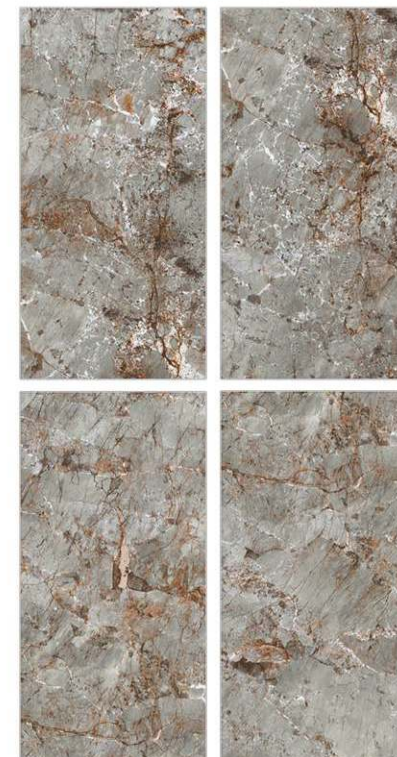

# Unmatched Features, Allowing Your Creativity to Thrive

Glazed  
**Porcelain  
Tiles**

Surface: High Gloss

Alonza Black

800 X 800mm | 800 X 1600mm

Surface: High Gloss

Amazone Moss

800 X 800mm | 800 X 1600mm

Glazed  
**Porcelain  
Tiles**

Surface: High Gloss

Amazon Sapphire

800 X 800mm | 800 X 1600mm

Surface: High Gloss

Amazonite

800 X 800mm | 800 X 1600mm

Glazed  
**Porcelain  
Tiles**