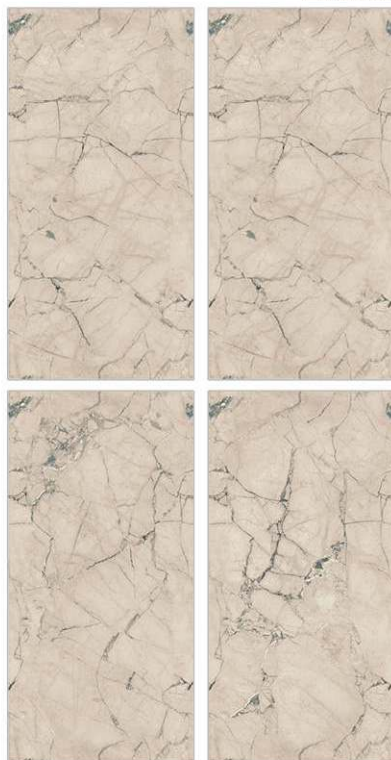

Glazed Porcelain Tiles

Surface: Glossy
Endless

800 X 800mm | 800 X 1600mm