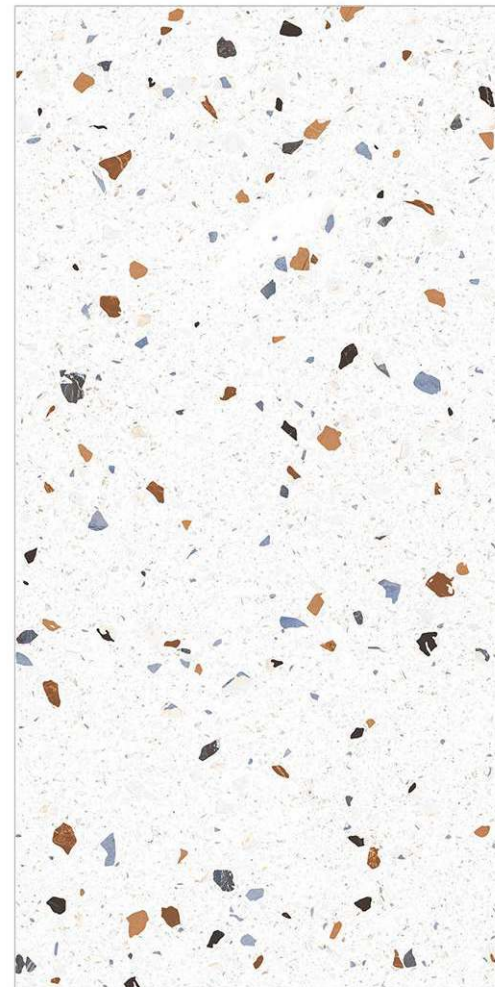

Surface: Glossy

Valkyrie Avorio

800 X 800mm | 800 X 1600mm

Glazed
**Porcelain
Tiles**

Surface: Glossy

Venato Statuario

800 X 800mm | 800 X 1600mm

Surface: Glossy