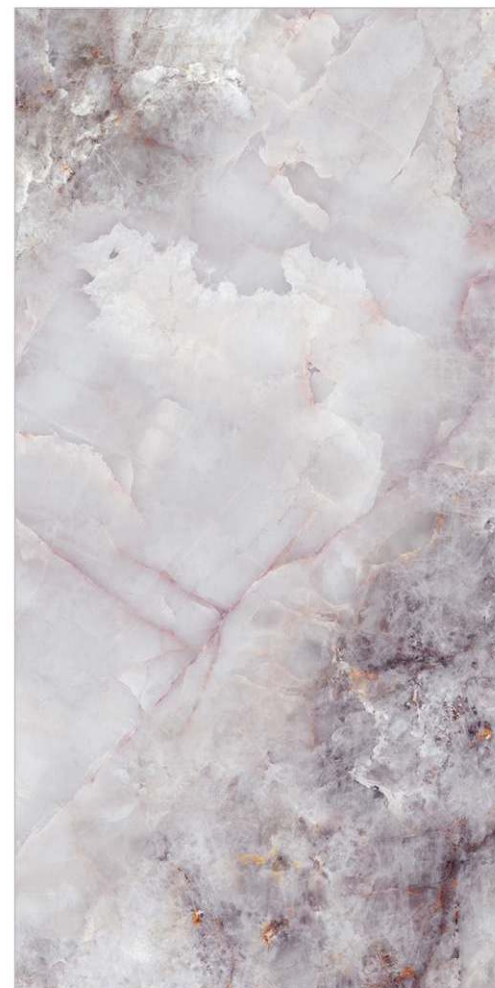

Fire Cloudy Beige

800 X 800mm | 800 X 1600mm

Surface: Glossy

Frost Ross

800 X 800mm | 800 X 1600mm

Low Water Absorption

Frost Resistant

Chemical Resistant