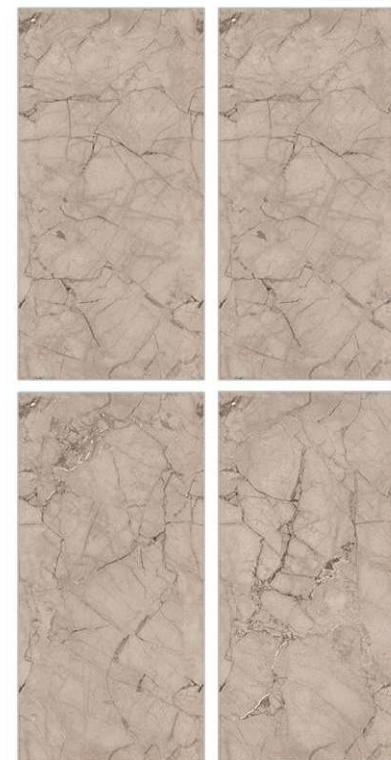

Random Design

LEGATO
INTERNATIONAL QUALITY PREMIUM TILES

Glazed Porcelain Tiles

Surface: Glossy
Endless

Harrow Onyx

800 X 800mm | 800 X 1600mm

Surface: Glossy
Endless

Huda Grey