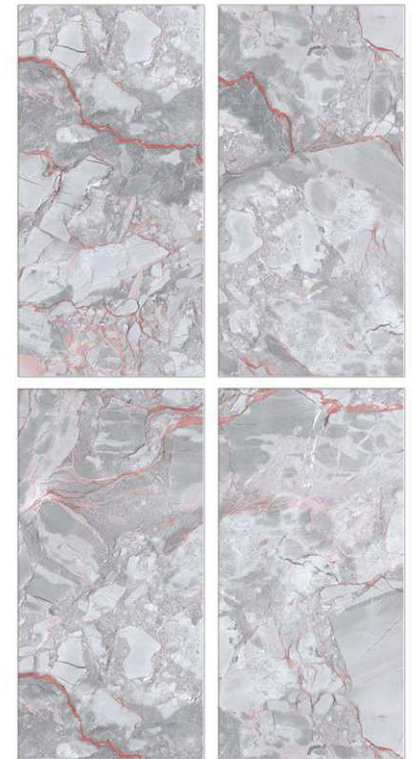

Surface: Glossy