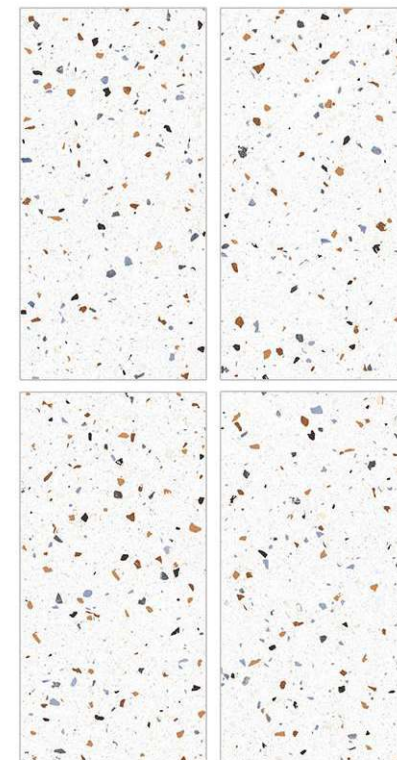

Surface: Glossy

Valkyrie Avorio

800 X 800mm | 800 X 1600mm

Glazed
**Porcelain
Tiles**

Surface: Glossy

Venato Statuario

800 X 800mm | 800 X 1600mm

Surface: Glossy

Verix Terazzo

800 X 800mm | 800 X 1600mm

Glazed
**Porcelain
Tiles**

Surface: Glossy

Zara Brown

800 X 800mm | 800 X 1600mm

Surface: Glossy

Zara White