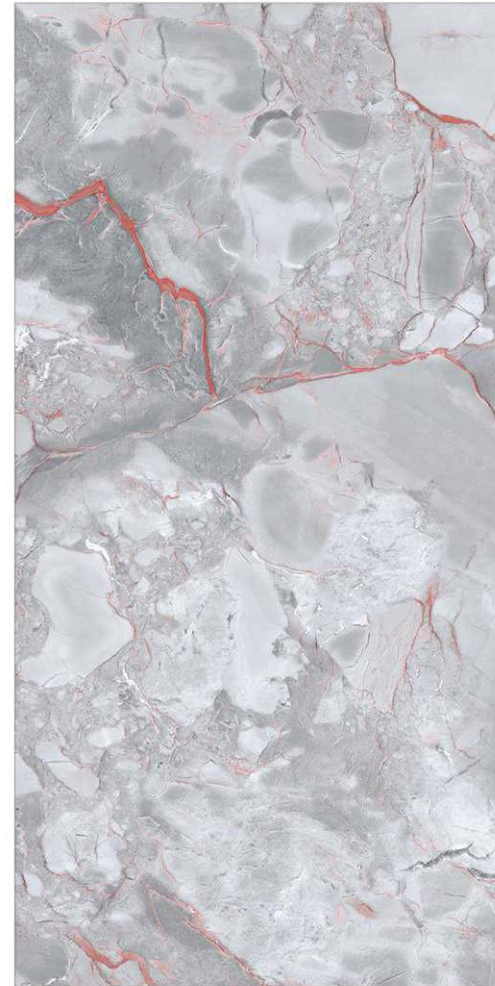

Glazed
**Porcelain
Tiles**

Surface: Glossy

800 X 800mm | 800 X 1600mm

Surface: Glossy

800 X 800mm | 800 X 1600mm