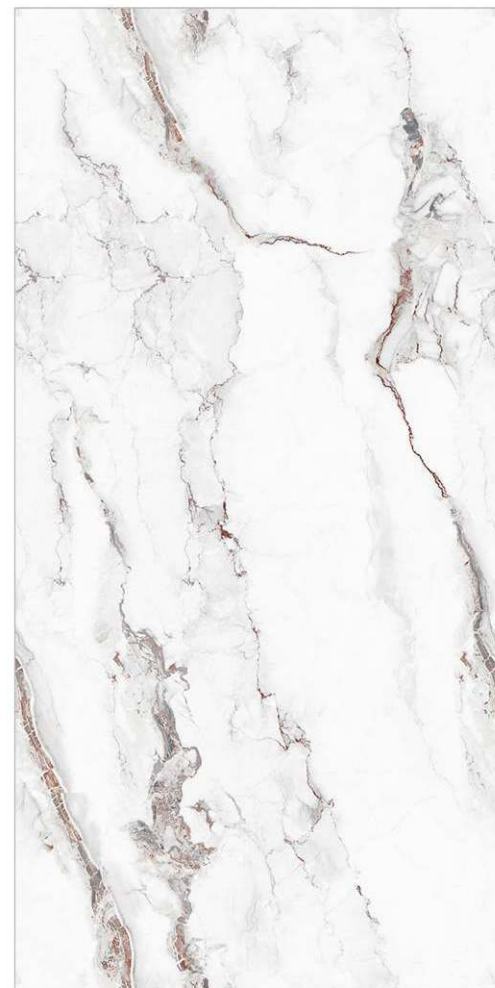

800 X 800mm | 800 X 1600mm

Surface: Glossy
Endless

Chicago White

800 X 800mm | 800 X 1600mm

Glazed
**Porcelain
Tiles**

Surface: Glossy
Endless

Embrace Silver

800 X 800mm | 800 X 1600mm