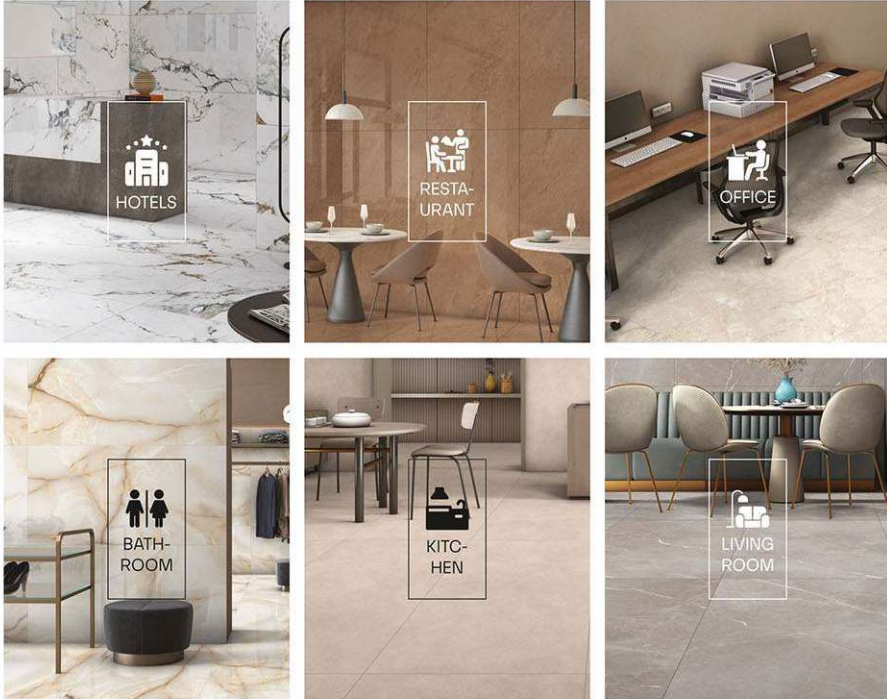

APPLICATION AREAS

Versatile Surfaces, Endless Design Possibilities