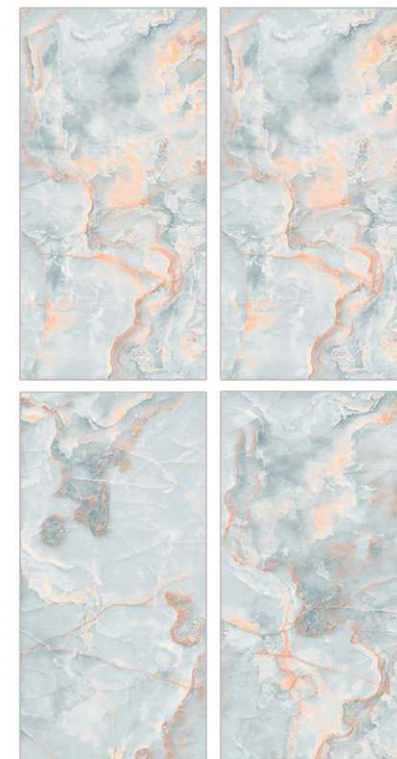

Surface: Glossy