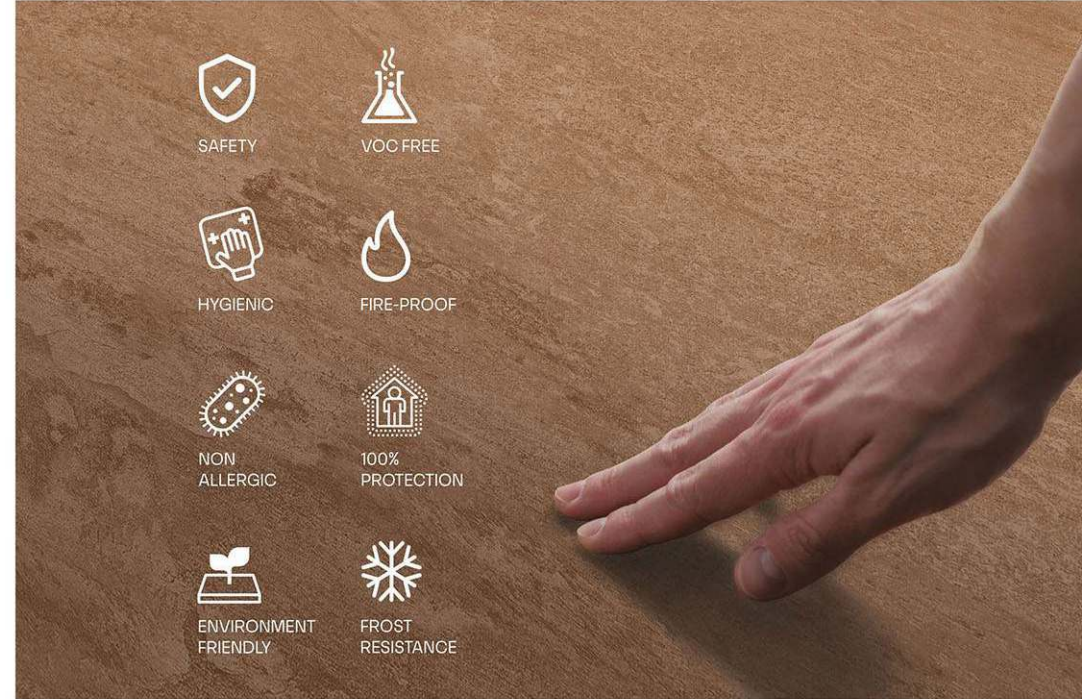

APPLICATION AREAS

Versatile Surfaces, Endless Design Possibilities

FEATURES AND BENEFITS

Unmatched Features, Allowing Your Creativity to Thrive

Glazed
**Porcelain
Tiles**

Surface: Glossy

Acron Beige

800 X 800mm | 800 X 1600mm