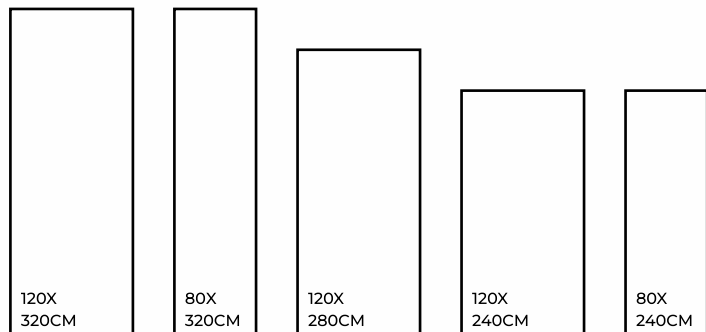

BRECCIA BM

MATT / GLOSSY / CARVING