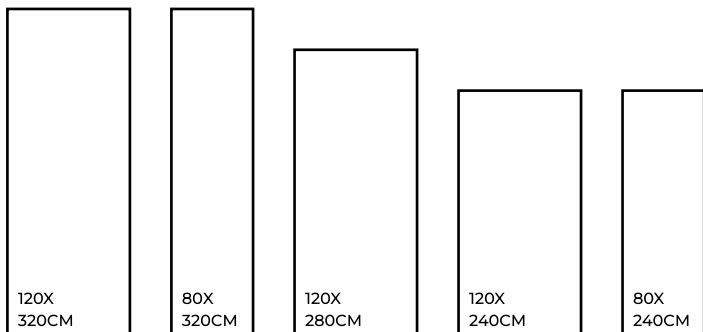

BLUE AGATHA

MATT / GLOSSY / CARVING