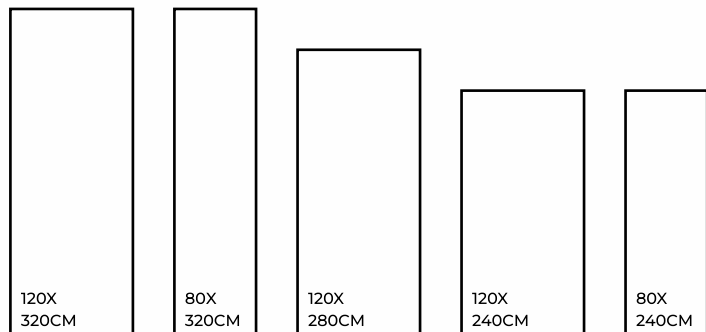

## BLACK MARQUNA

120X  
320CM

80X  
320CM

120X  
280CM

120X  
240CM

80X  
240CM

MATT / GLOSSY / CARVING

BLACK MARQUNA | 1200X3200MM

BLACK MARQUNA | 1200X3200MM

Eco Friendly

Slip Resistance

Dimensional Stability

Maintenance Free

Easy to Clean

Stain Resistance

## BRECCIA NATURAL

MATT / GLOSSY / CARVING

BRECCIA NATURAL | 1200X3200MM

BRECCIA NATURAL | 1200X3200MM