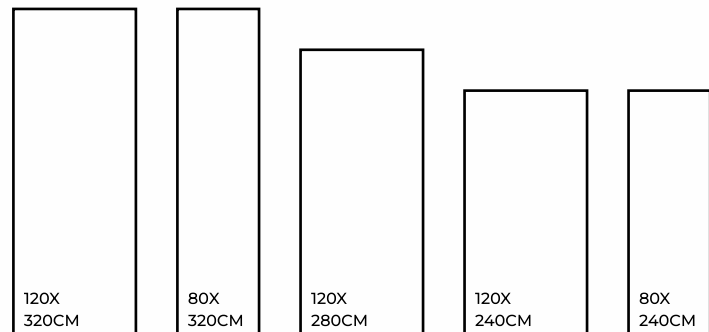

PORTORO BLACK

MATT / GLOSSY / CARVING

Eco
Friendly

Slip
Resistance

Dimensional
Stability

Maintenance
Free

Easy to
Clean

Stain
Resistance