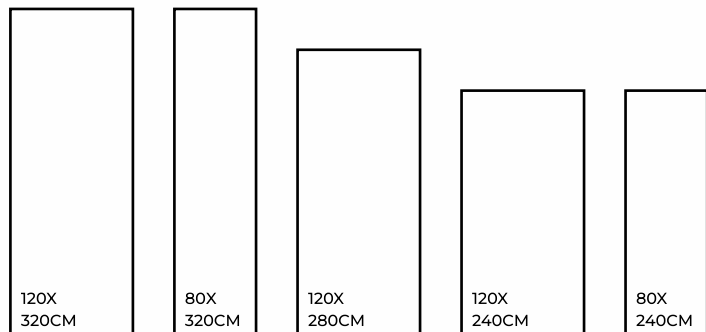

SAINT LAURENT

MATT / GLOSSY / CARVING