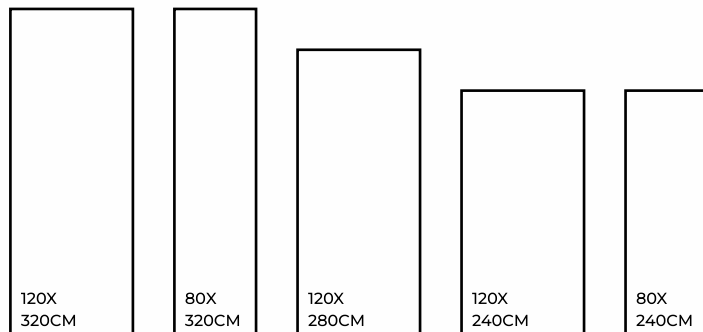

GLACIER BEACH

MATT / GLOSSY / CARVING