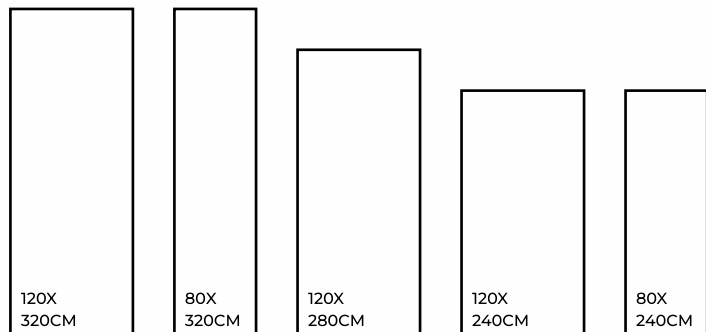

## BIXBITE GREY

MATT / GLOSSY / CARVING

BIXBITE GREY | 1200X3200MM

BIXBITE GREY | 1200X3200MM

**BLACK**

MATT / GLOSSY / CARVING

Eco  
Friendly

Slip  
Resistance

Dimensional  
Stability

Maintenance  
Free

Easy to  
Clean

Stain  
Resistance

BLACK | 1200X3200MM

Eco  
Friendly

Slip  
Resistance

Dimensional  
Stability