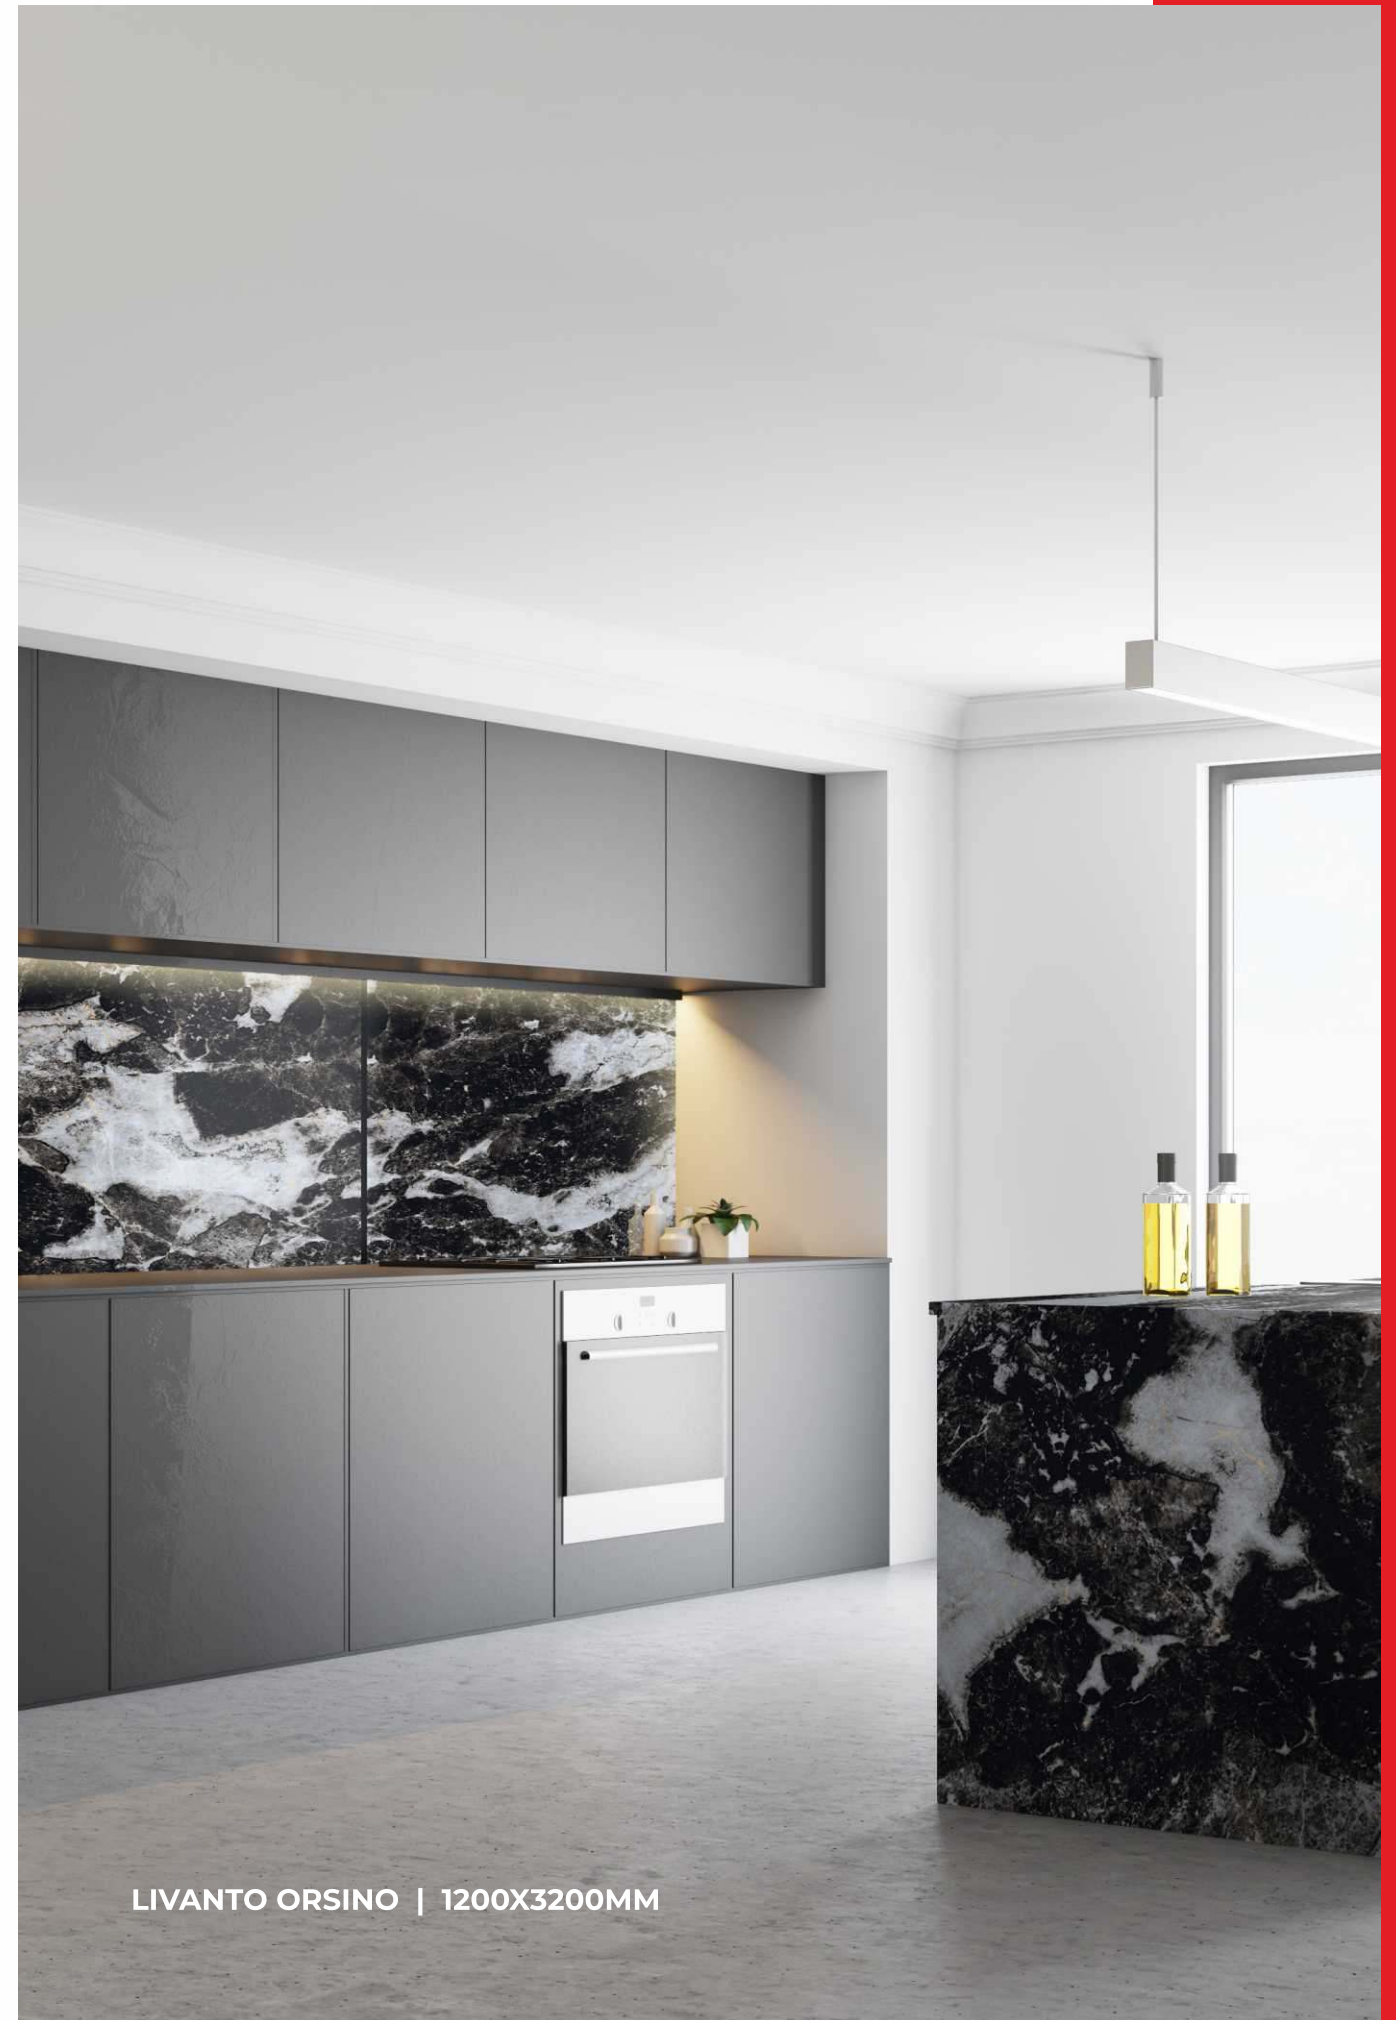

## LIVANTO ORSINO

MATT / GLOSSY / CARVING

LIVANTO ORSINO | 1200X3200MM

LIVANTO ORSINO | 1200X3200MM

Eco  
Friendly

Slip  
Resistance

Dimensional  
Stability

Maintenance  
Free