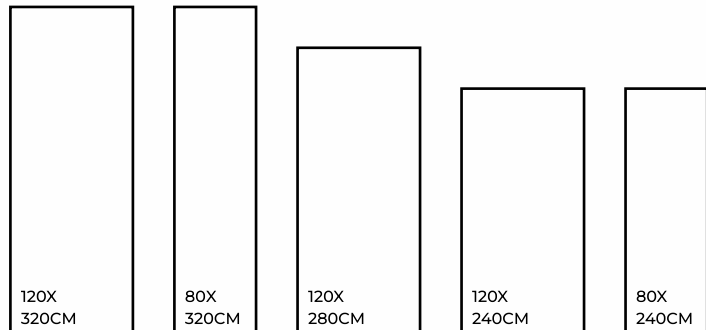

Eco
Friendly

Slip
Resistance

Dimensional
Stability

Maintenance
Free

Easy to
Clean

Stain
Resistance

COFFEE

MATT / GLOSSY / CARVING