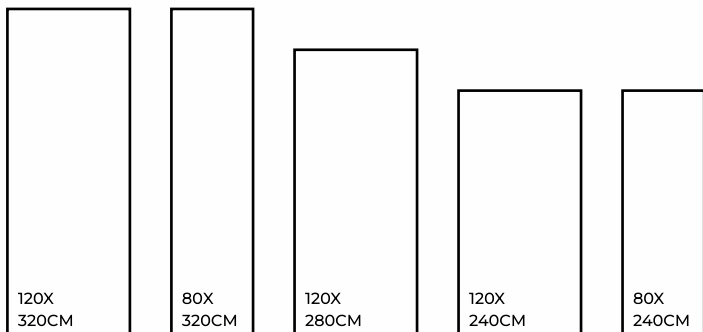

BEACON BLACK

MATT / GLOSSY / CARVING