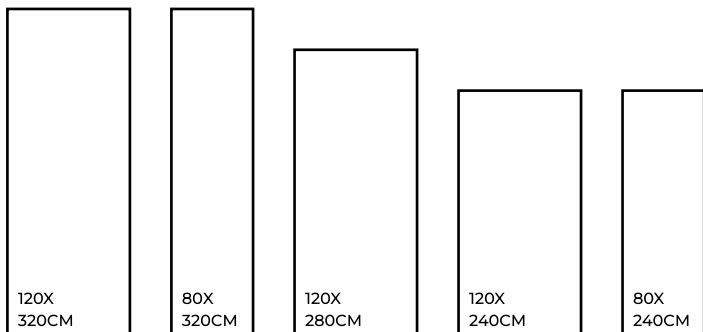

INFINITO AZUL

MATT / GLOSSY / CARVING