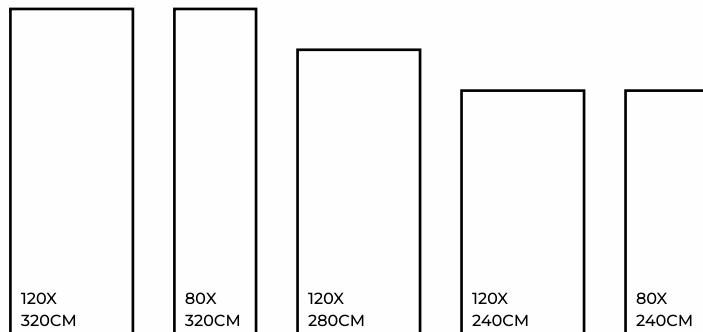

ELECTRA BLUE

MATT / GLOSSY / CARVING