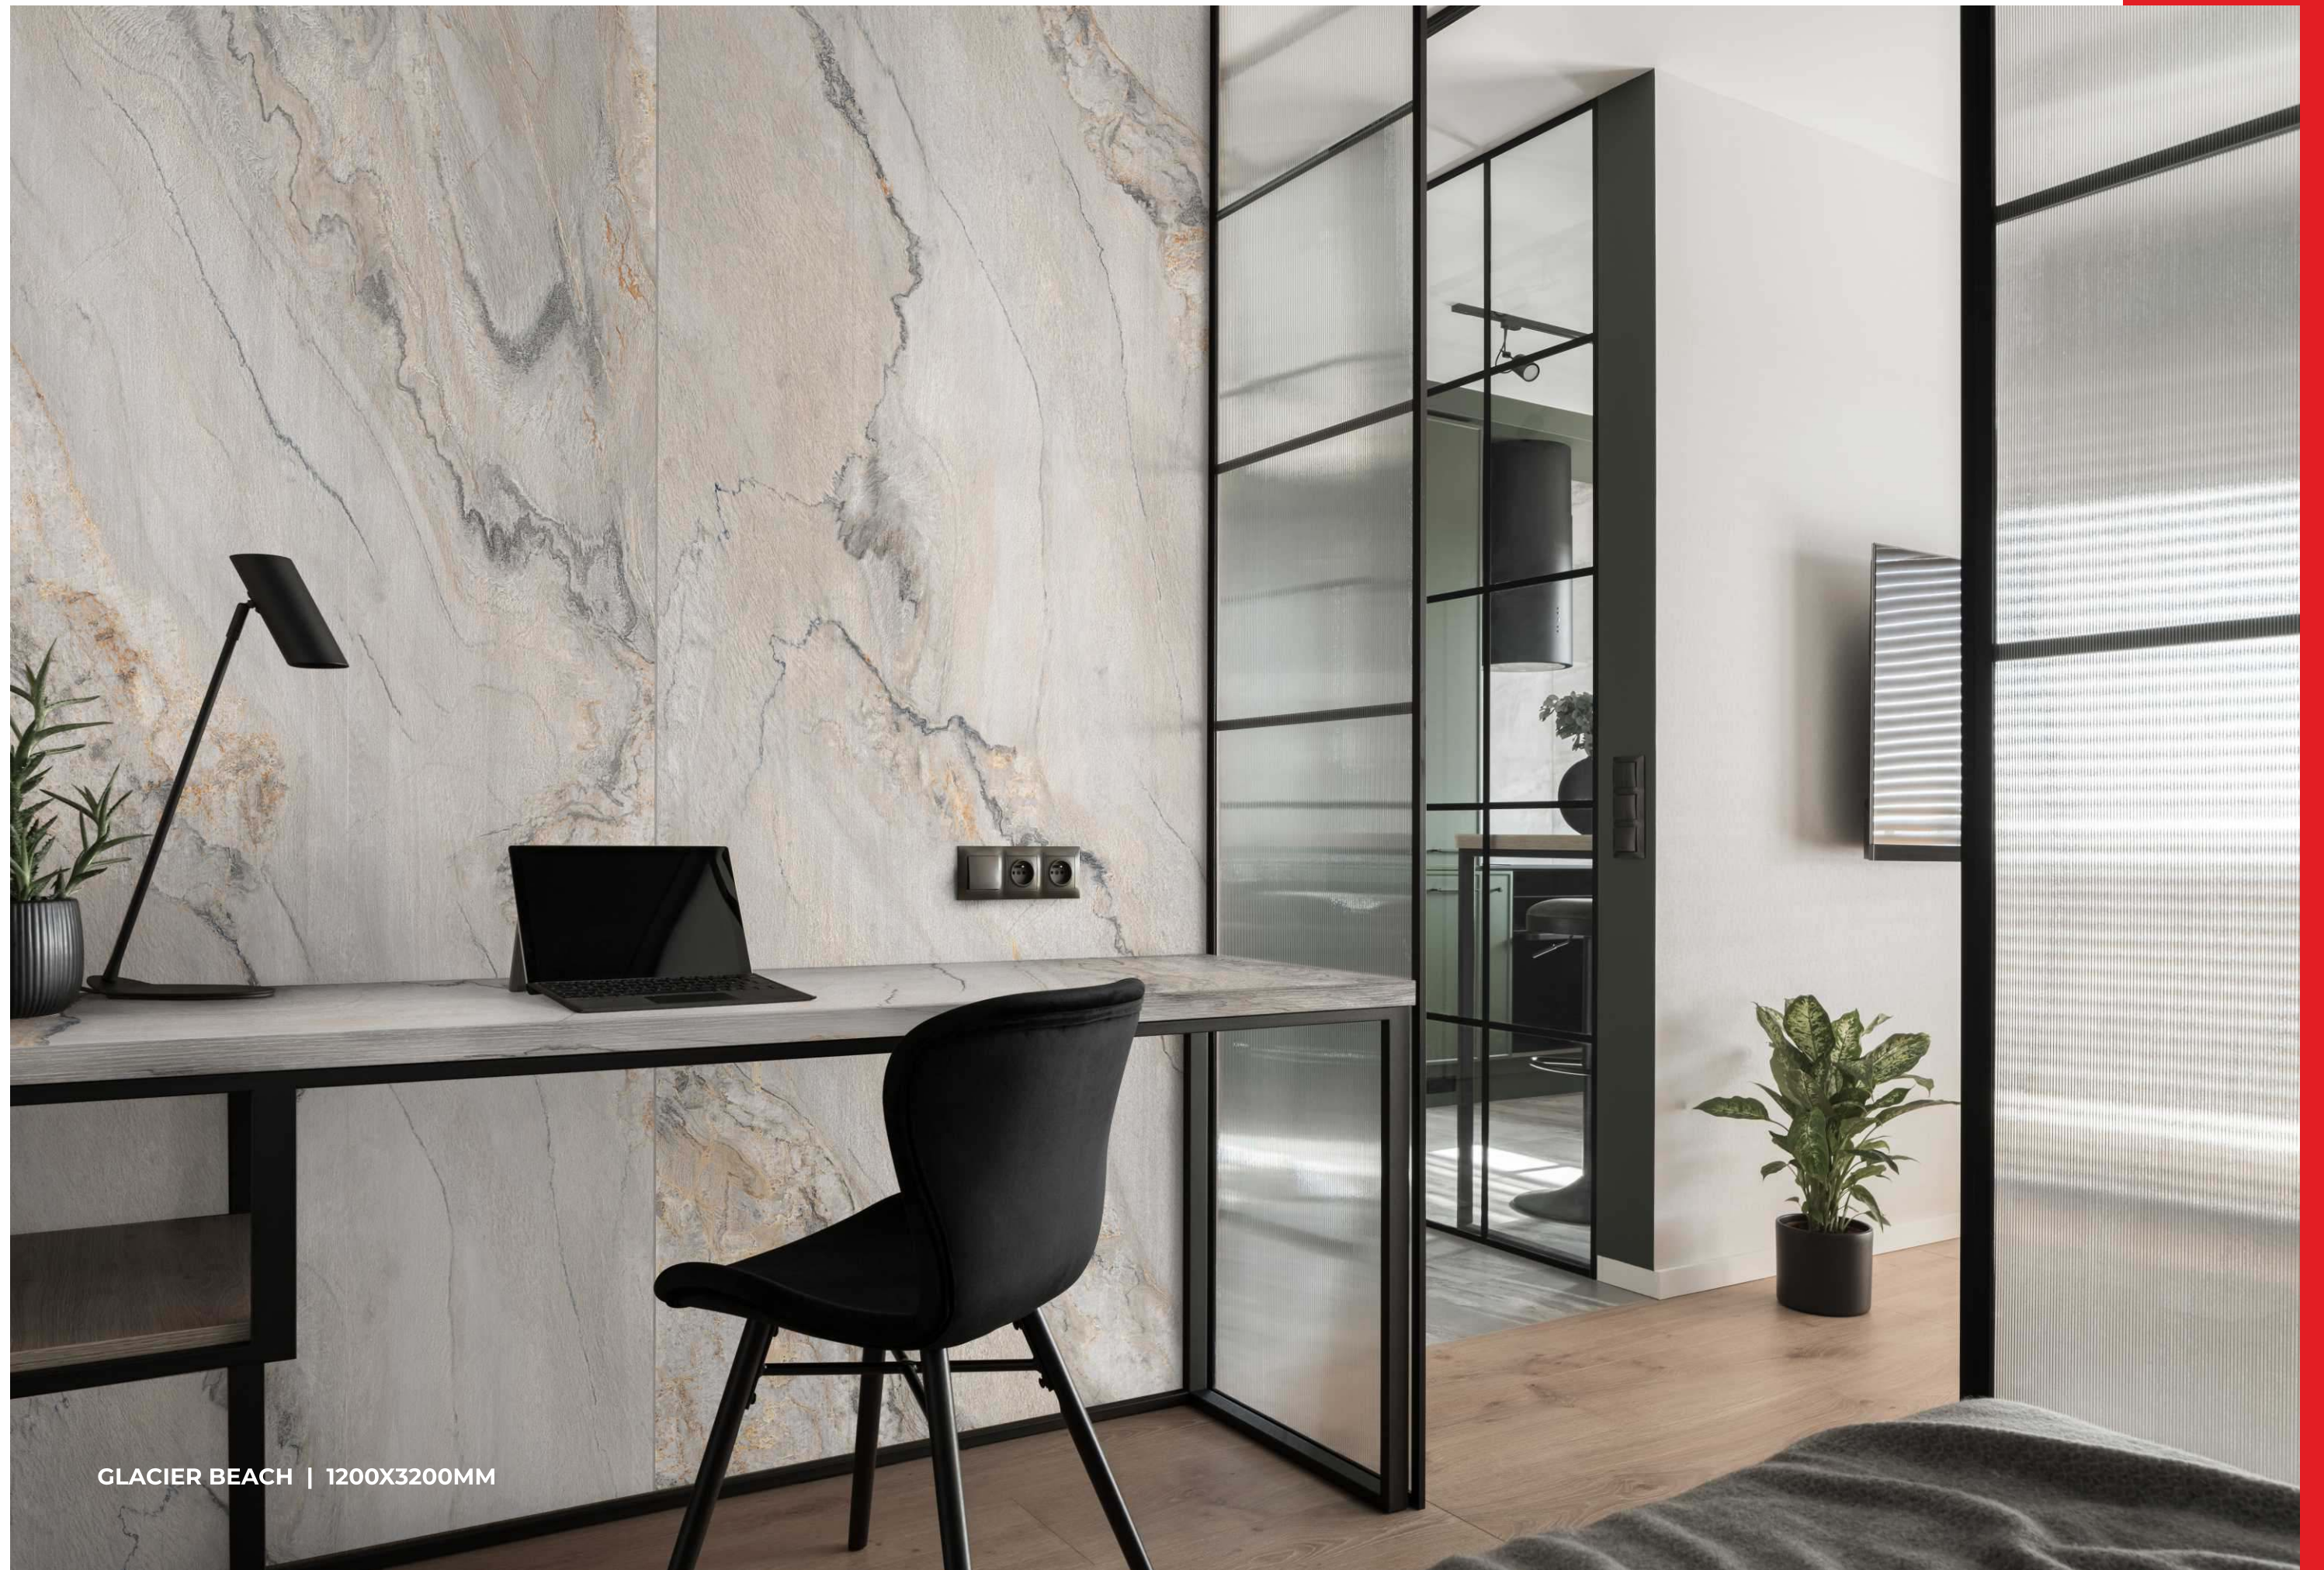

## GLACIER BEACH

MATT / GLOSSY / CARVING

GLACIER BEACH | 1200X3200MM

GLACIER BEACH | 1200X3200MM

Eco Friendly

Slip Resistance

Dimensional Stability

Maintenance Free