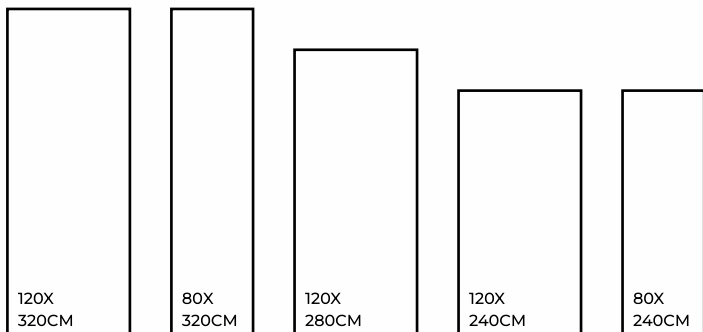

LIVANTO ORSINO

MATT / GLOSSY / CARVING