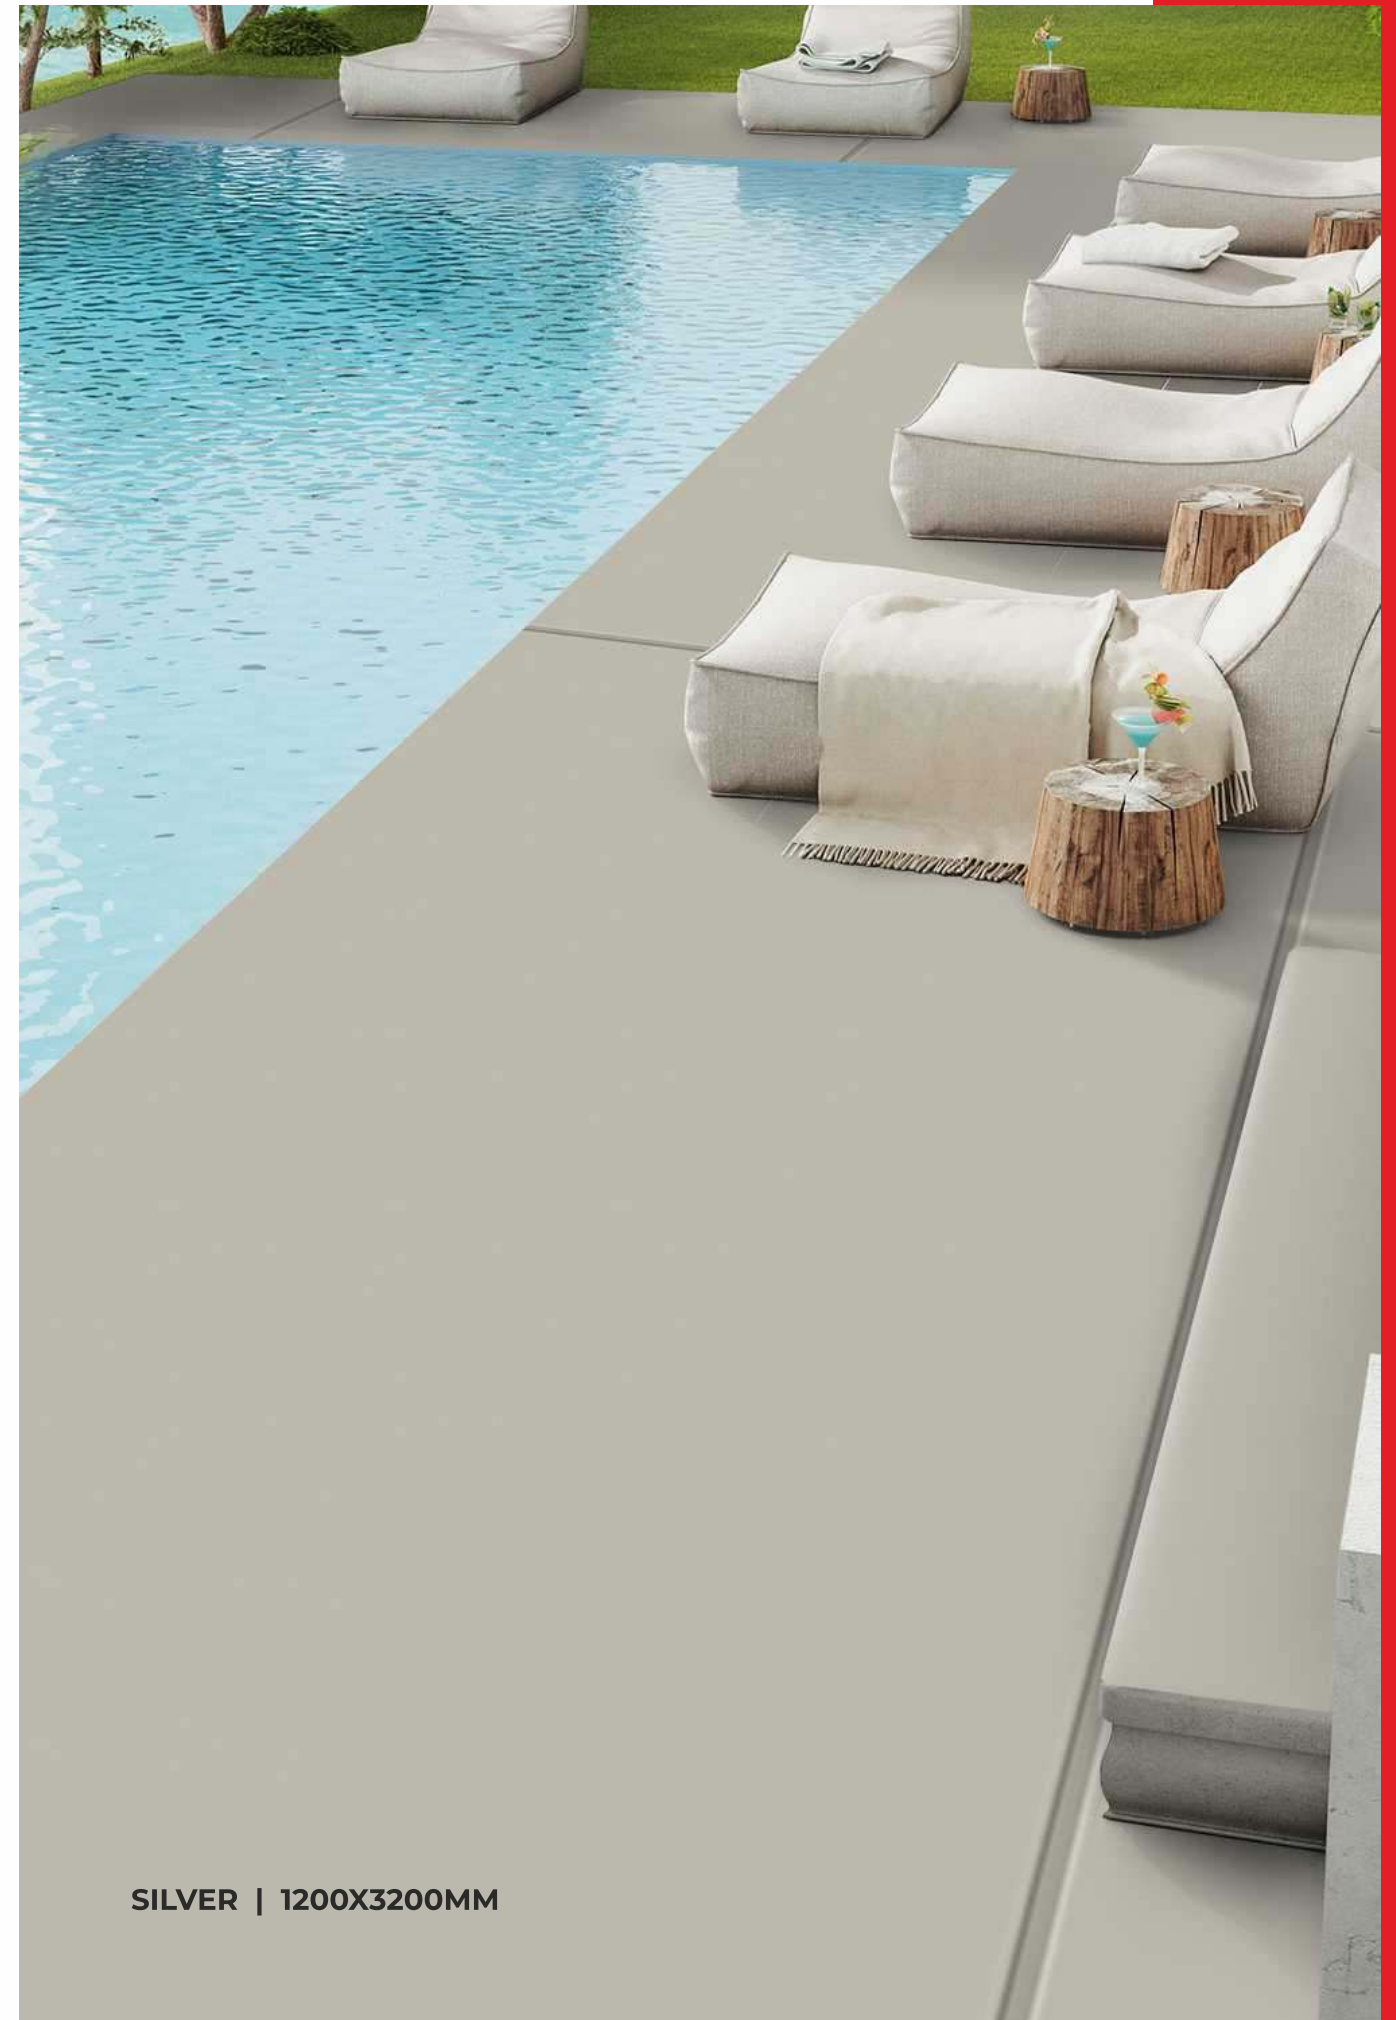

MATT / GLOSSY / CARVING