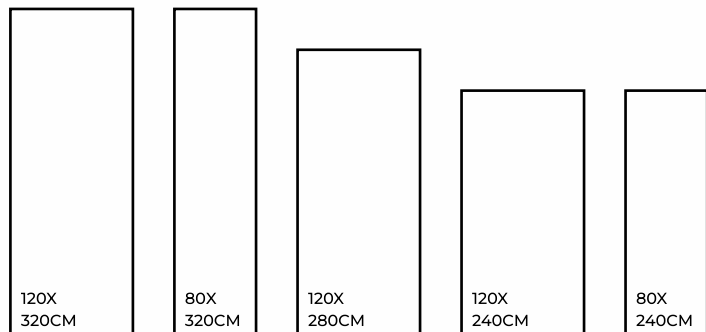

CREMA MONTANA

MATT / GLOSSY / CARVING