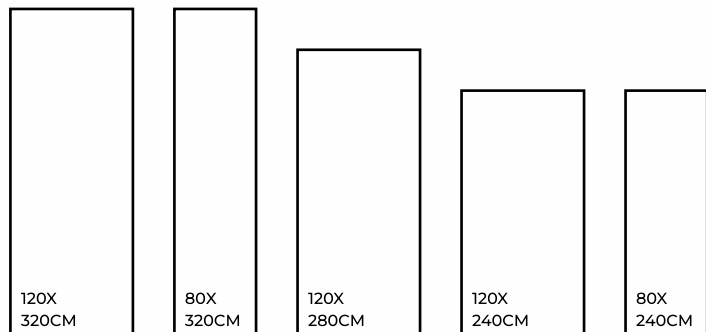

MATT / GLOSSY / CARVING

Eco
Friendly

Slip
Resistance

Dimensional
Stability

Maintenance
Free

Easy to
Clean

Stain
Resistance