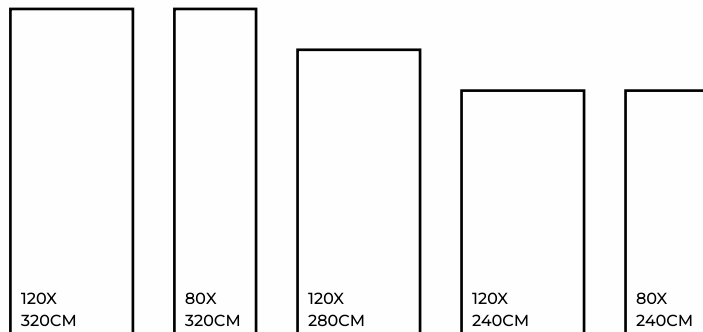

ARMANI BROWN

MATT / GLOSSY / CARVING