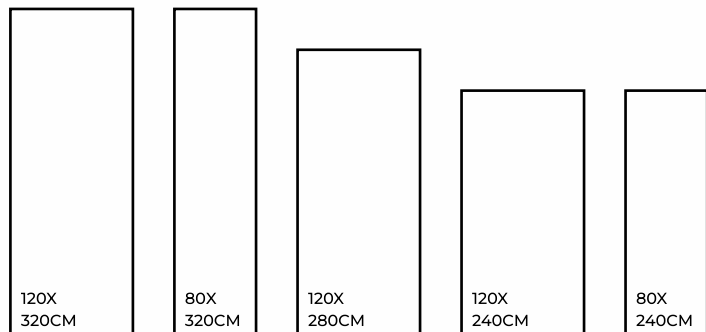

Eco Friendly

Slip Resistance

Dimensional Stability

Maintenance Free

Easy to Clean

Stain Resistance

MASCARA

MATT / GLOSSY / CARVING