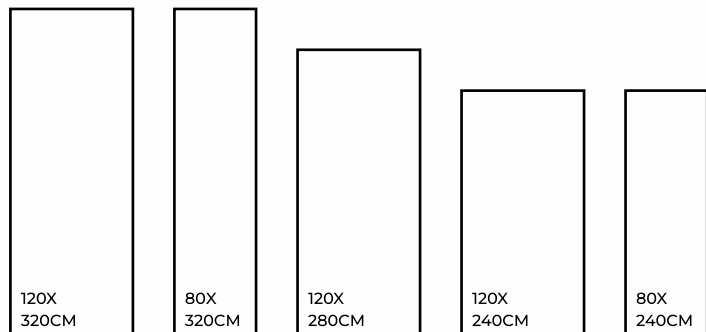

Eco
Friendly

Slip
Resistance

Dimensional
Stability

Maintenance
Free

Easy to
Clean

Stain
Resistance

SILVER

MATT / GLOSSY / CARVING

SILVER | 1200X3200MM