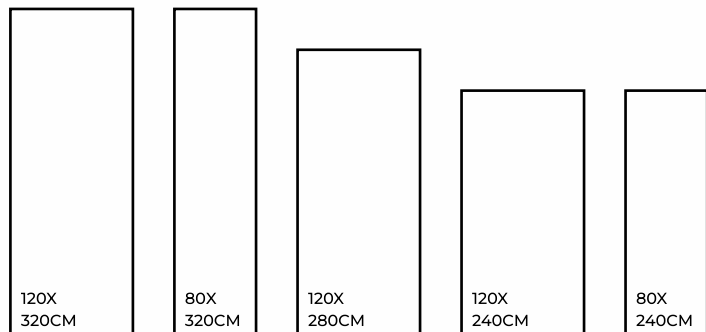

DETROIT FABIA

MATT / GLOSSY / CARVING