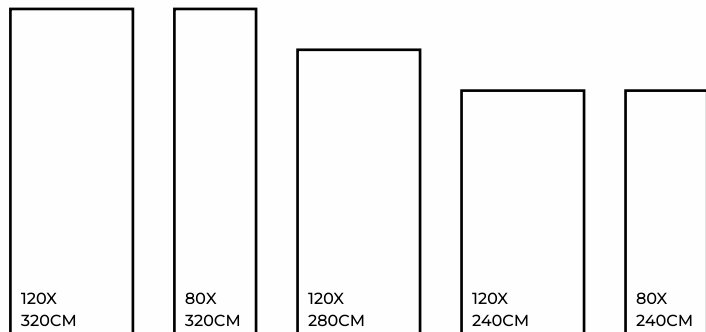

BIXBITE GREY

MATT / GLOSSY / CARVING