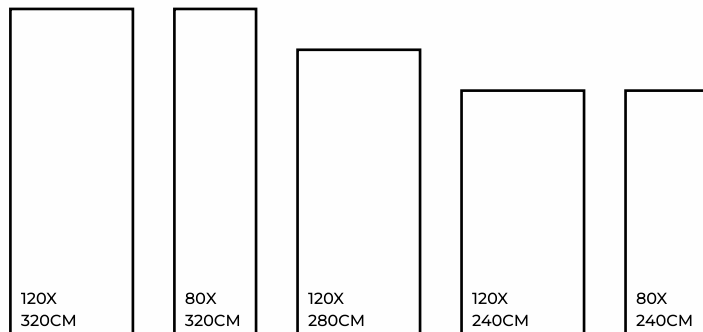

BRECCIA BEIGE

MATT / GLOSSY / CARVING