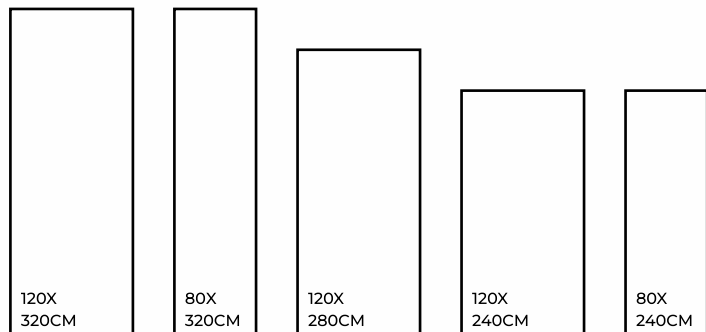

JERICO CREMA

MATT / GLOSSY / CARVING