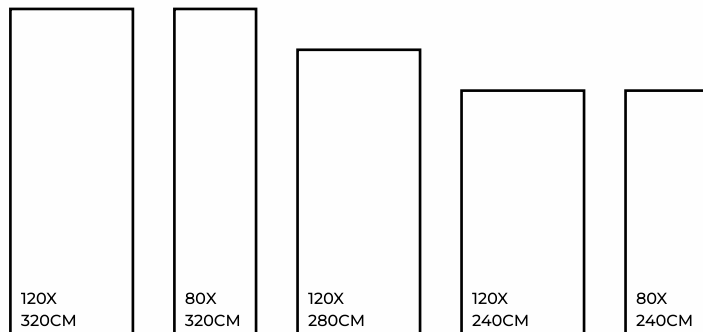

ARMANI GREY

MATT / GLOSSY / CARVING