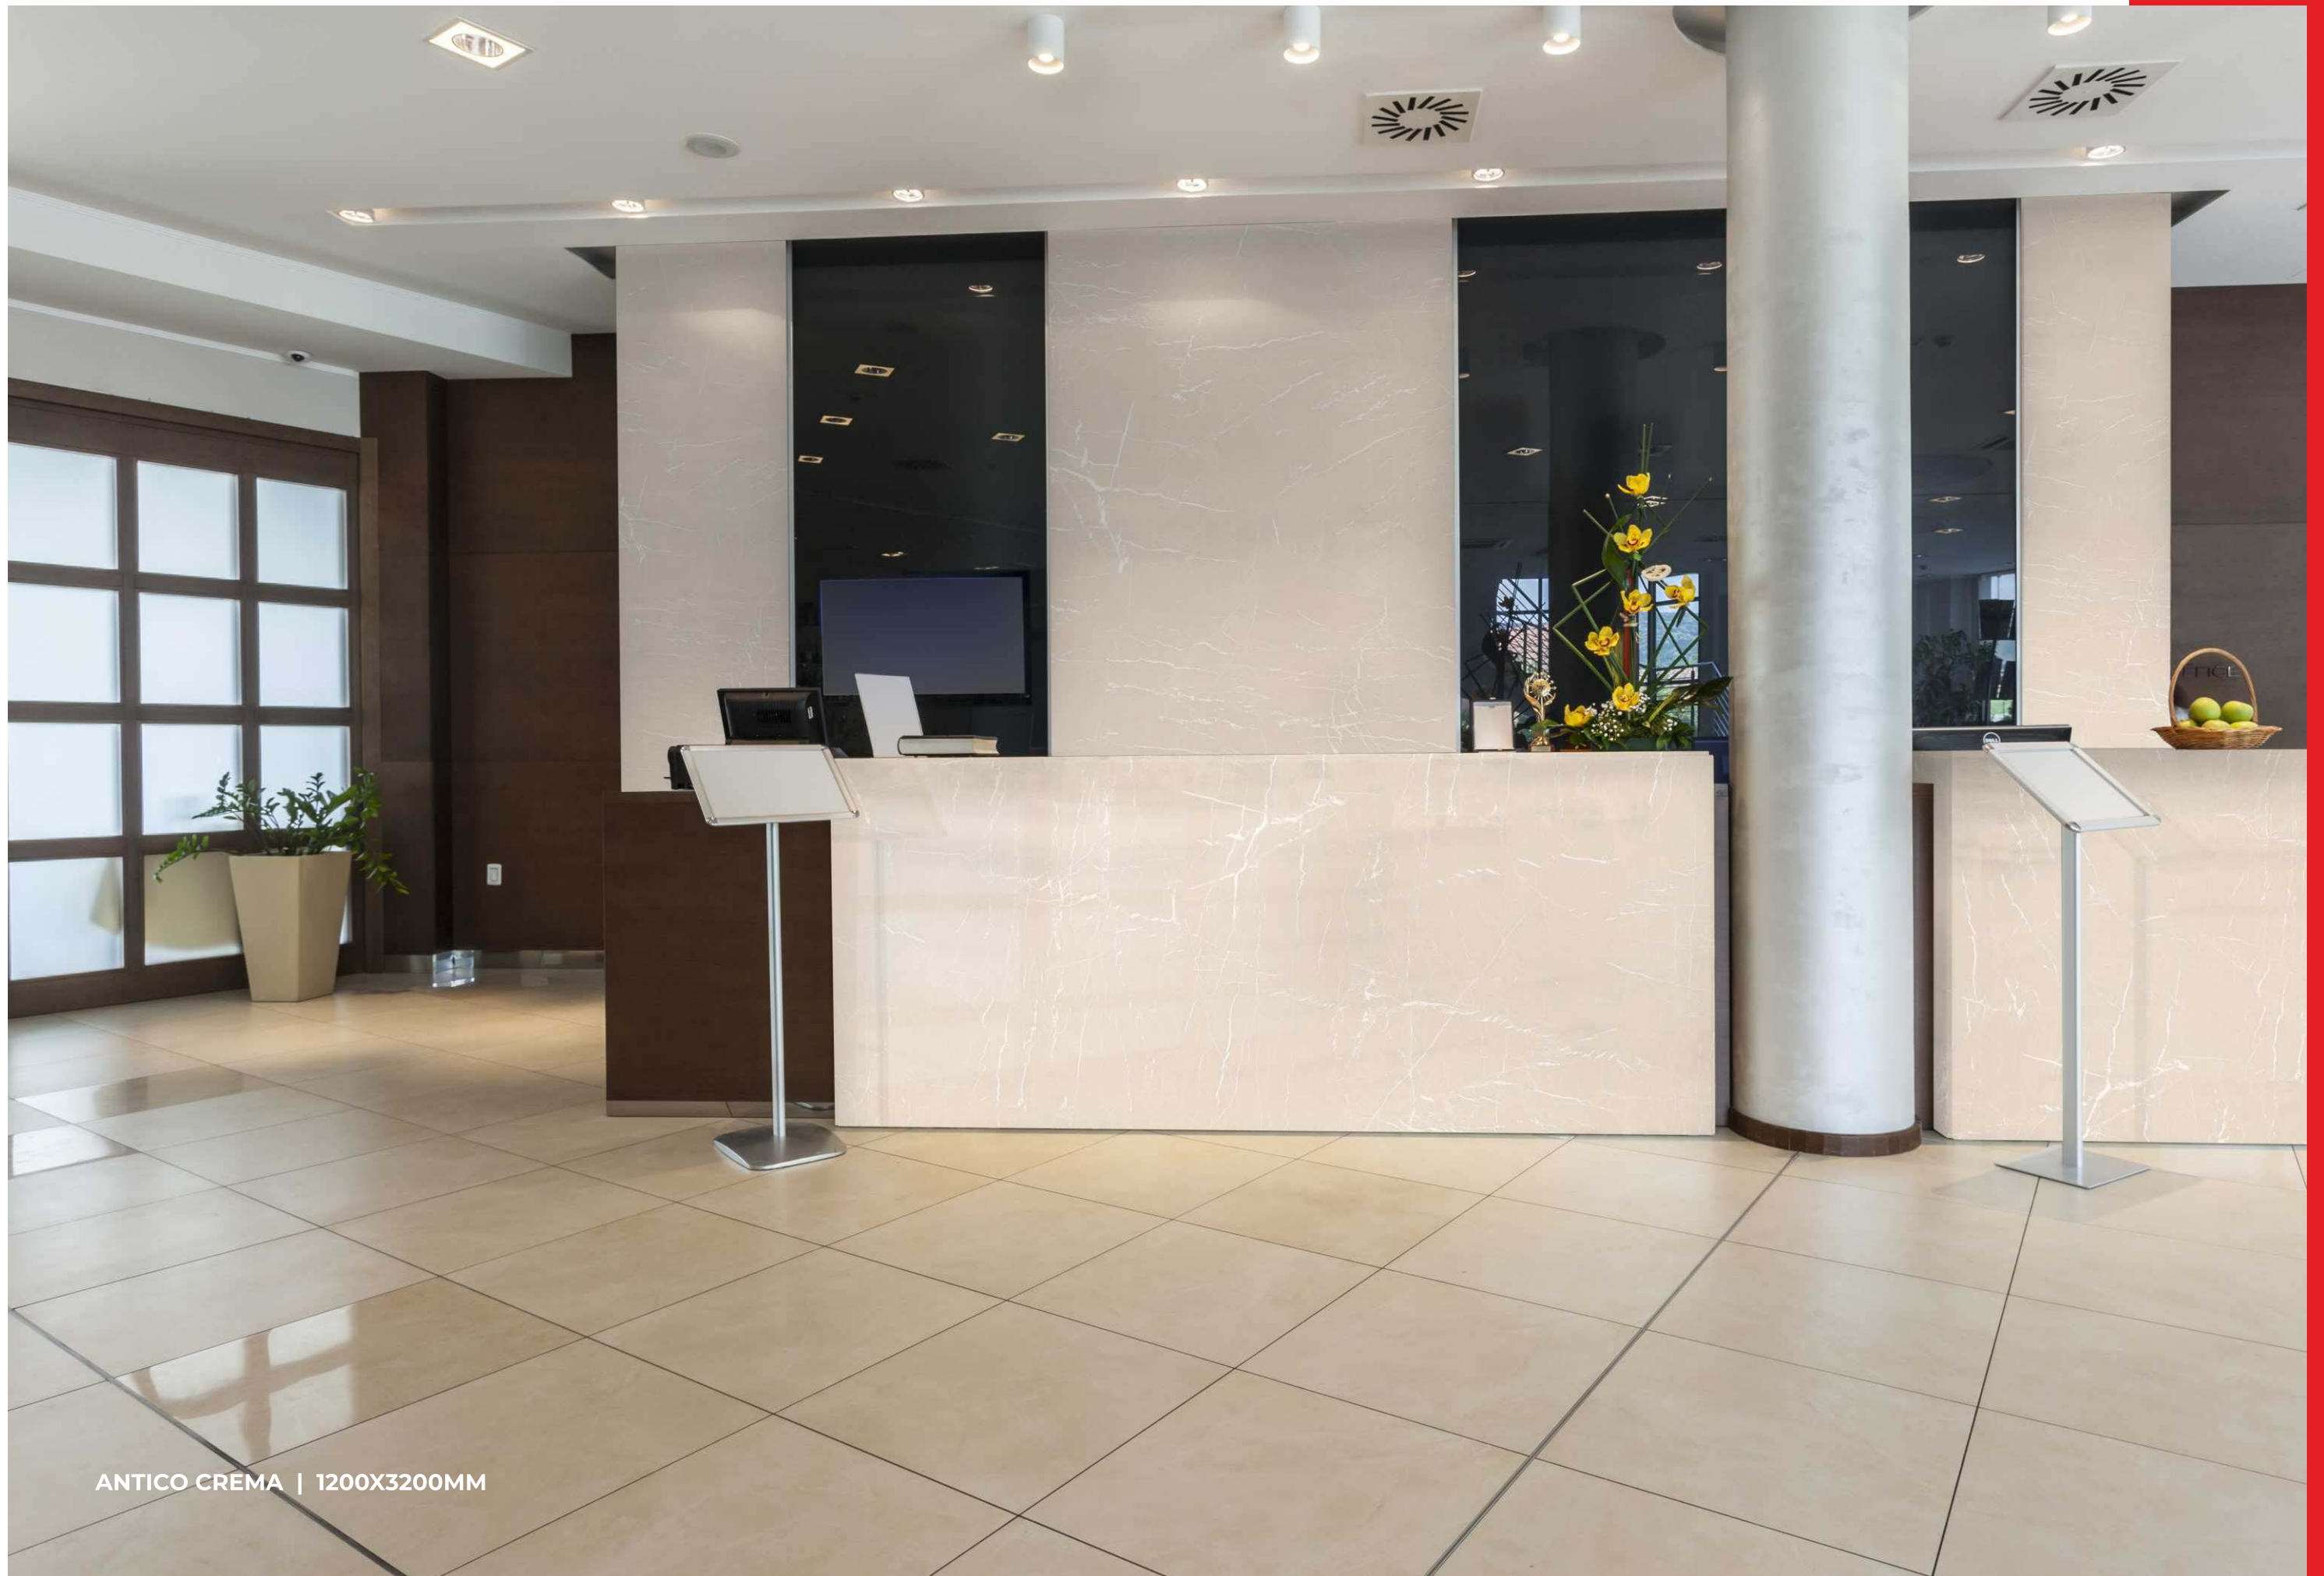

## ANTICO CREMA

MATT / GLOSSY / CARVING

ANTICO CREMA | 1200X3200MM

ANTICO CRÉMA | 1200X3200MM

Eco Friendly

Slip Resistance

Dimensional Stability

Maintenance Free