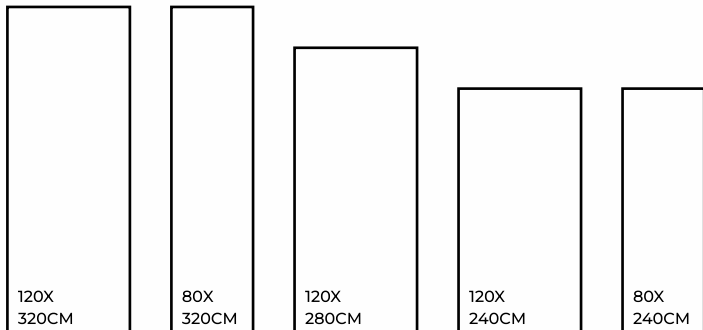

VOLGA BLUE

MATT / GLOSSY / CARVING