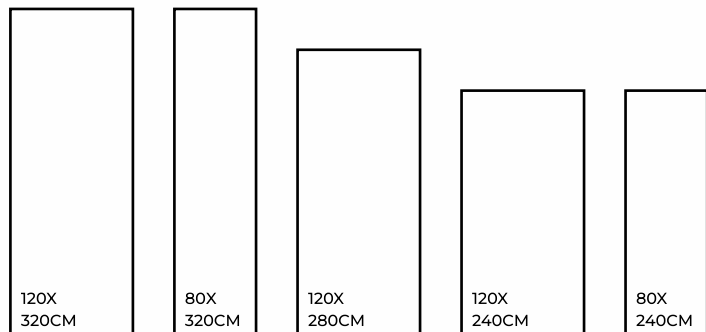

ONYX GOLD

MATT / GLOSSY / CARVING