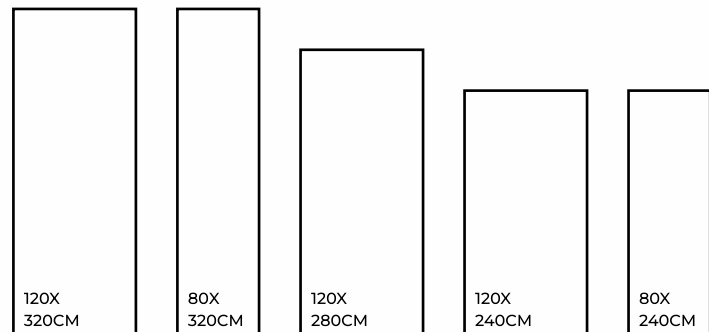

FOSSIL BROWN

MATT / GLOSSY / CARVING

Eco Friendly

Slip Resistance

Dimensional Stability

Maintenance Free

Easy to Clean

Stain Resistance