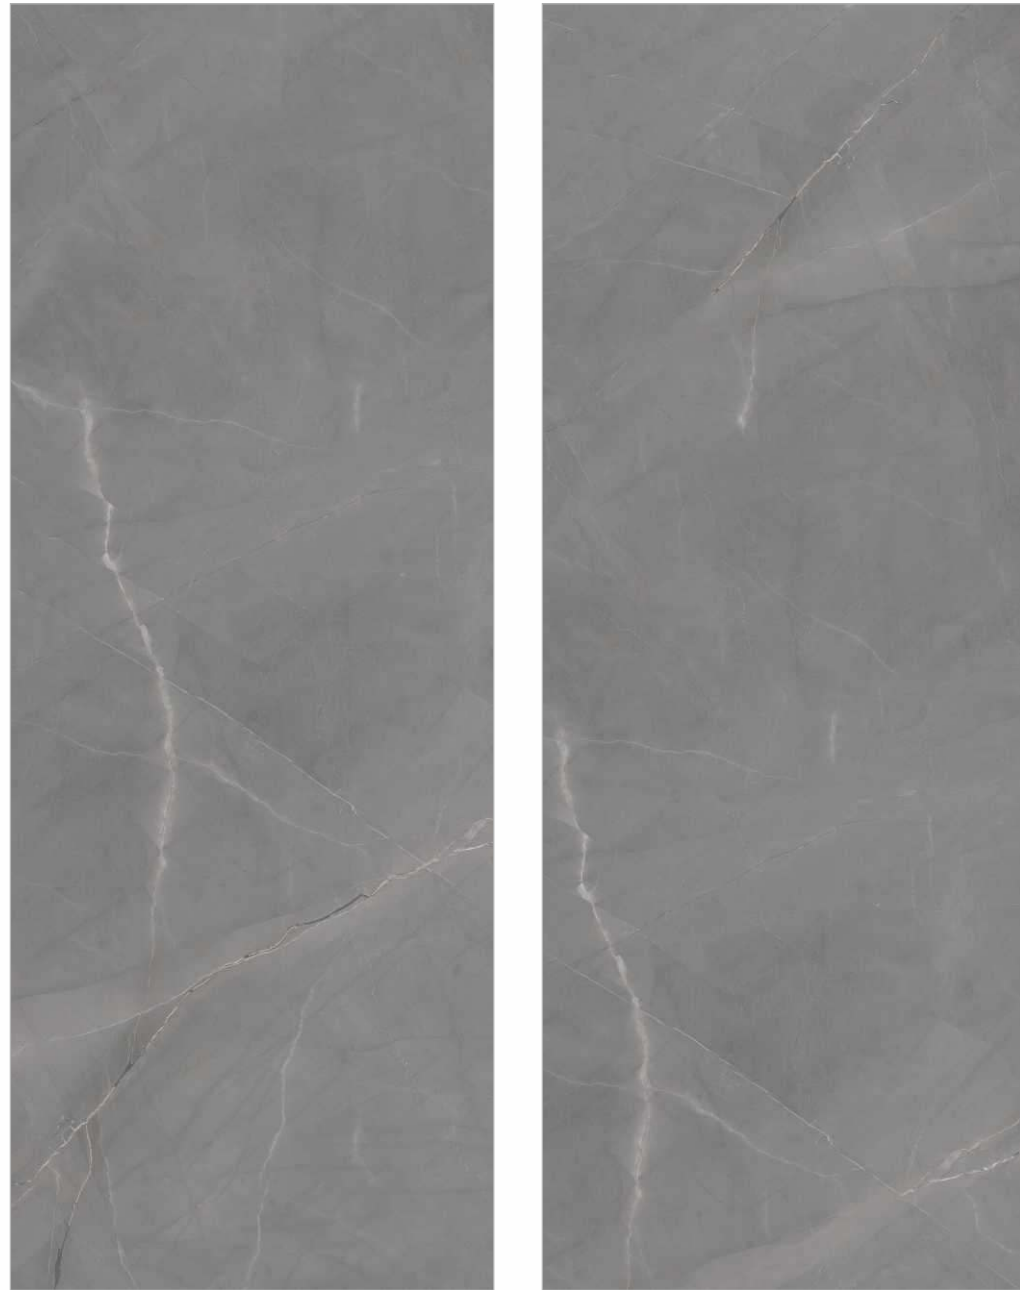

## ANTICO CREMA

MATT / GLOSSY / CARVING

ANTICO CREMA | 1200X3200MM

ANTICO CRÉMA | 1200X3200MM

Eco Friendly

Slip Resistance

Dimensional Stability

Maintenance Free