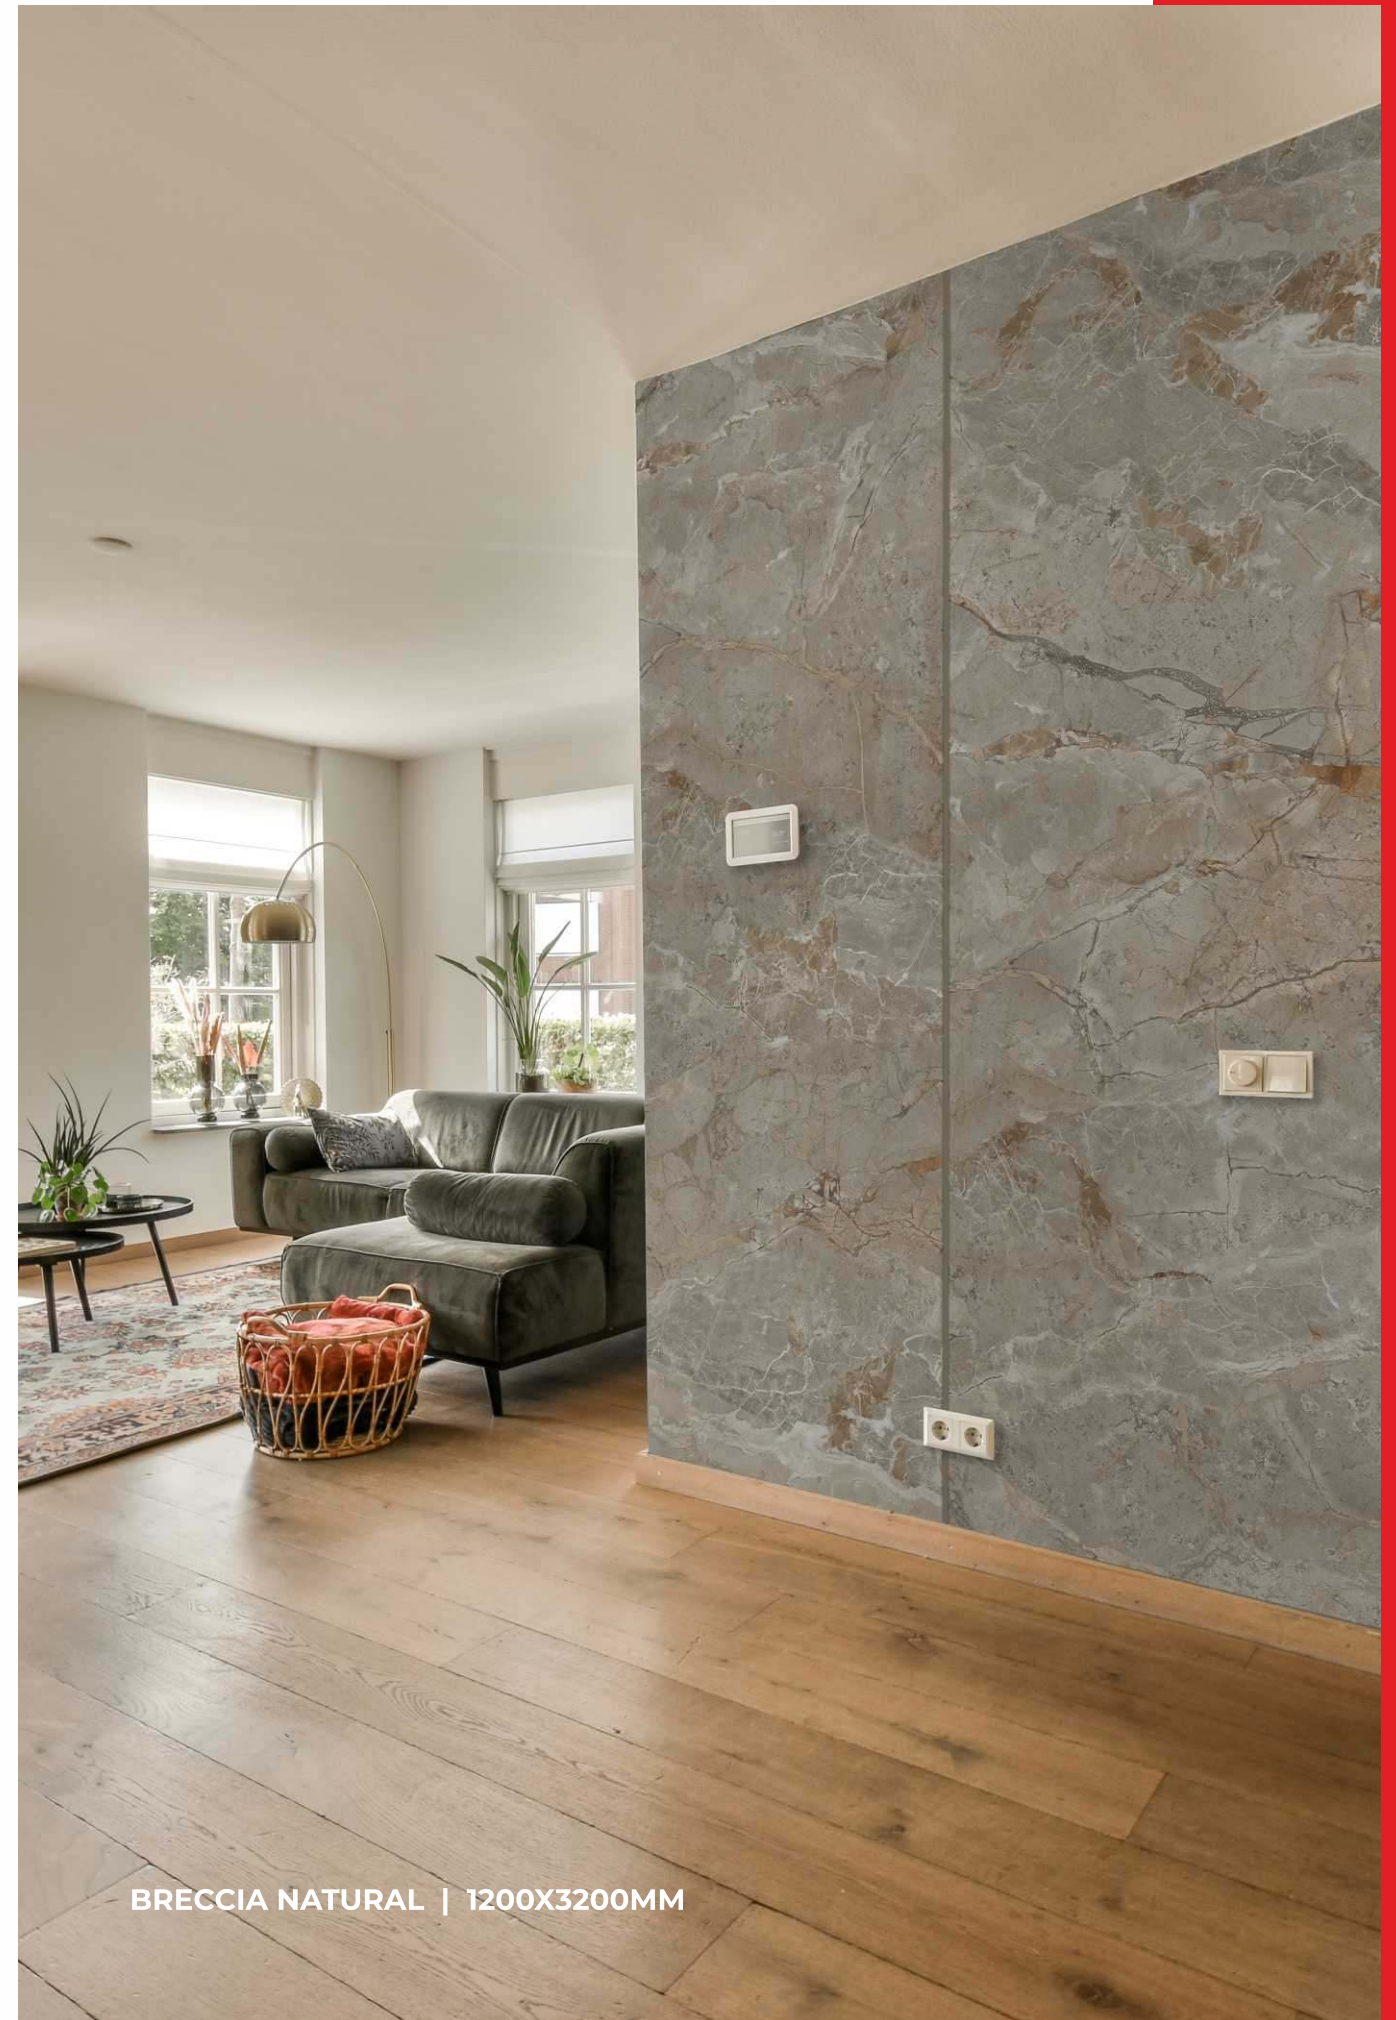

BRECCIA NATURAL | 1200X3200MM