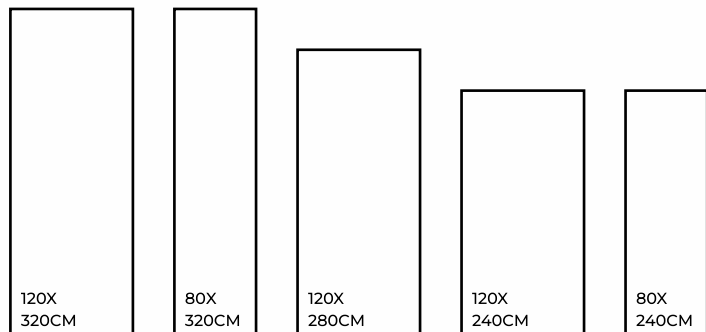

ARMANI GRIS

MATT / GLOSSY / CARVING