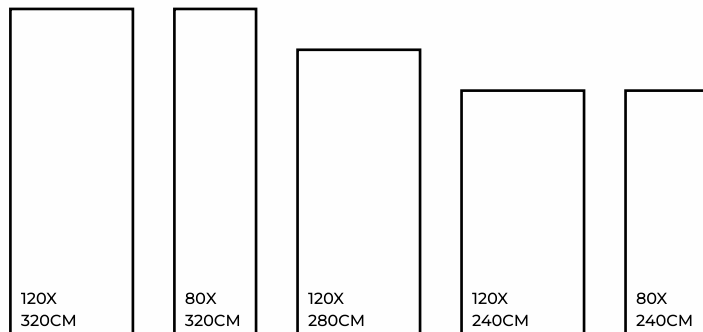

MATT / GLOSSY / CARVING

Eco
Friendly

Slip
Resistance

Dimensional
Stability

Maintenance
Free

Easy to
Clean

Stain
Resistance