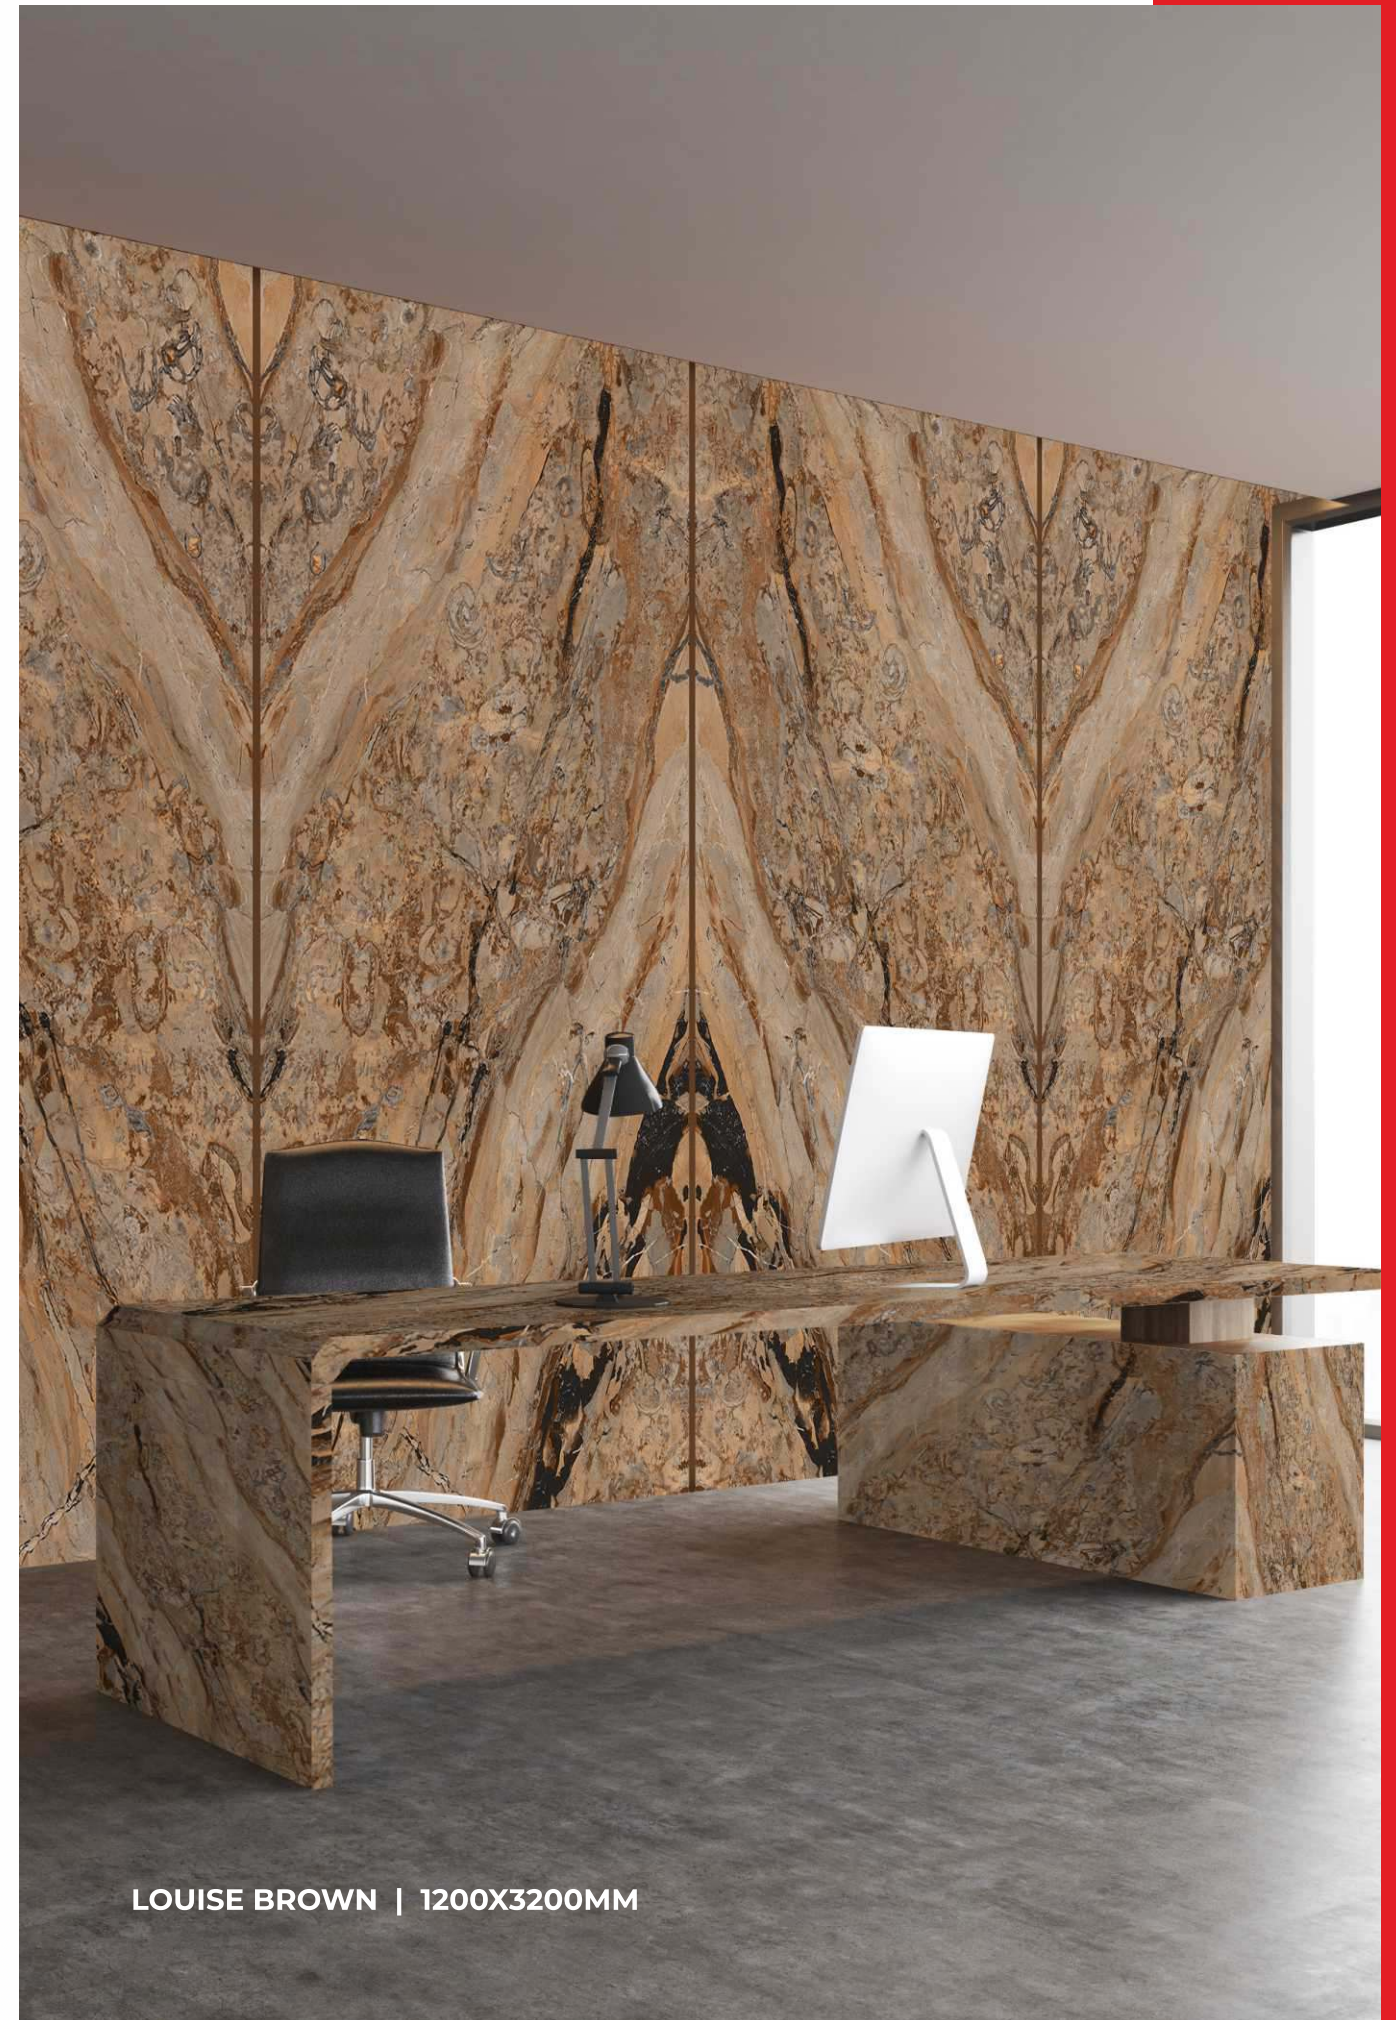

## LOUISE BROWN

MATT / GLOSSY / CARVING

LOUISE BROWN | 1200X3200MM

LOUISE BROWN | 1200X3200MM

Eco  
Friendly

Slip  
Resistance

Dimensional  
Stability

Maintenance  
Free