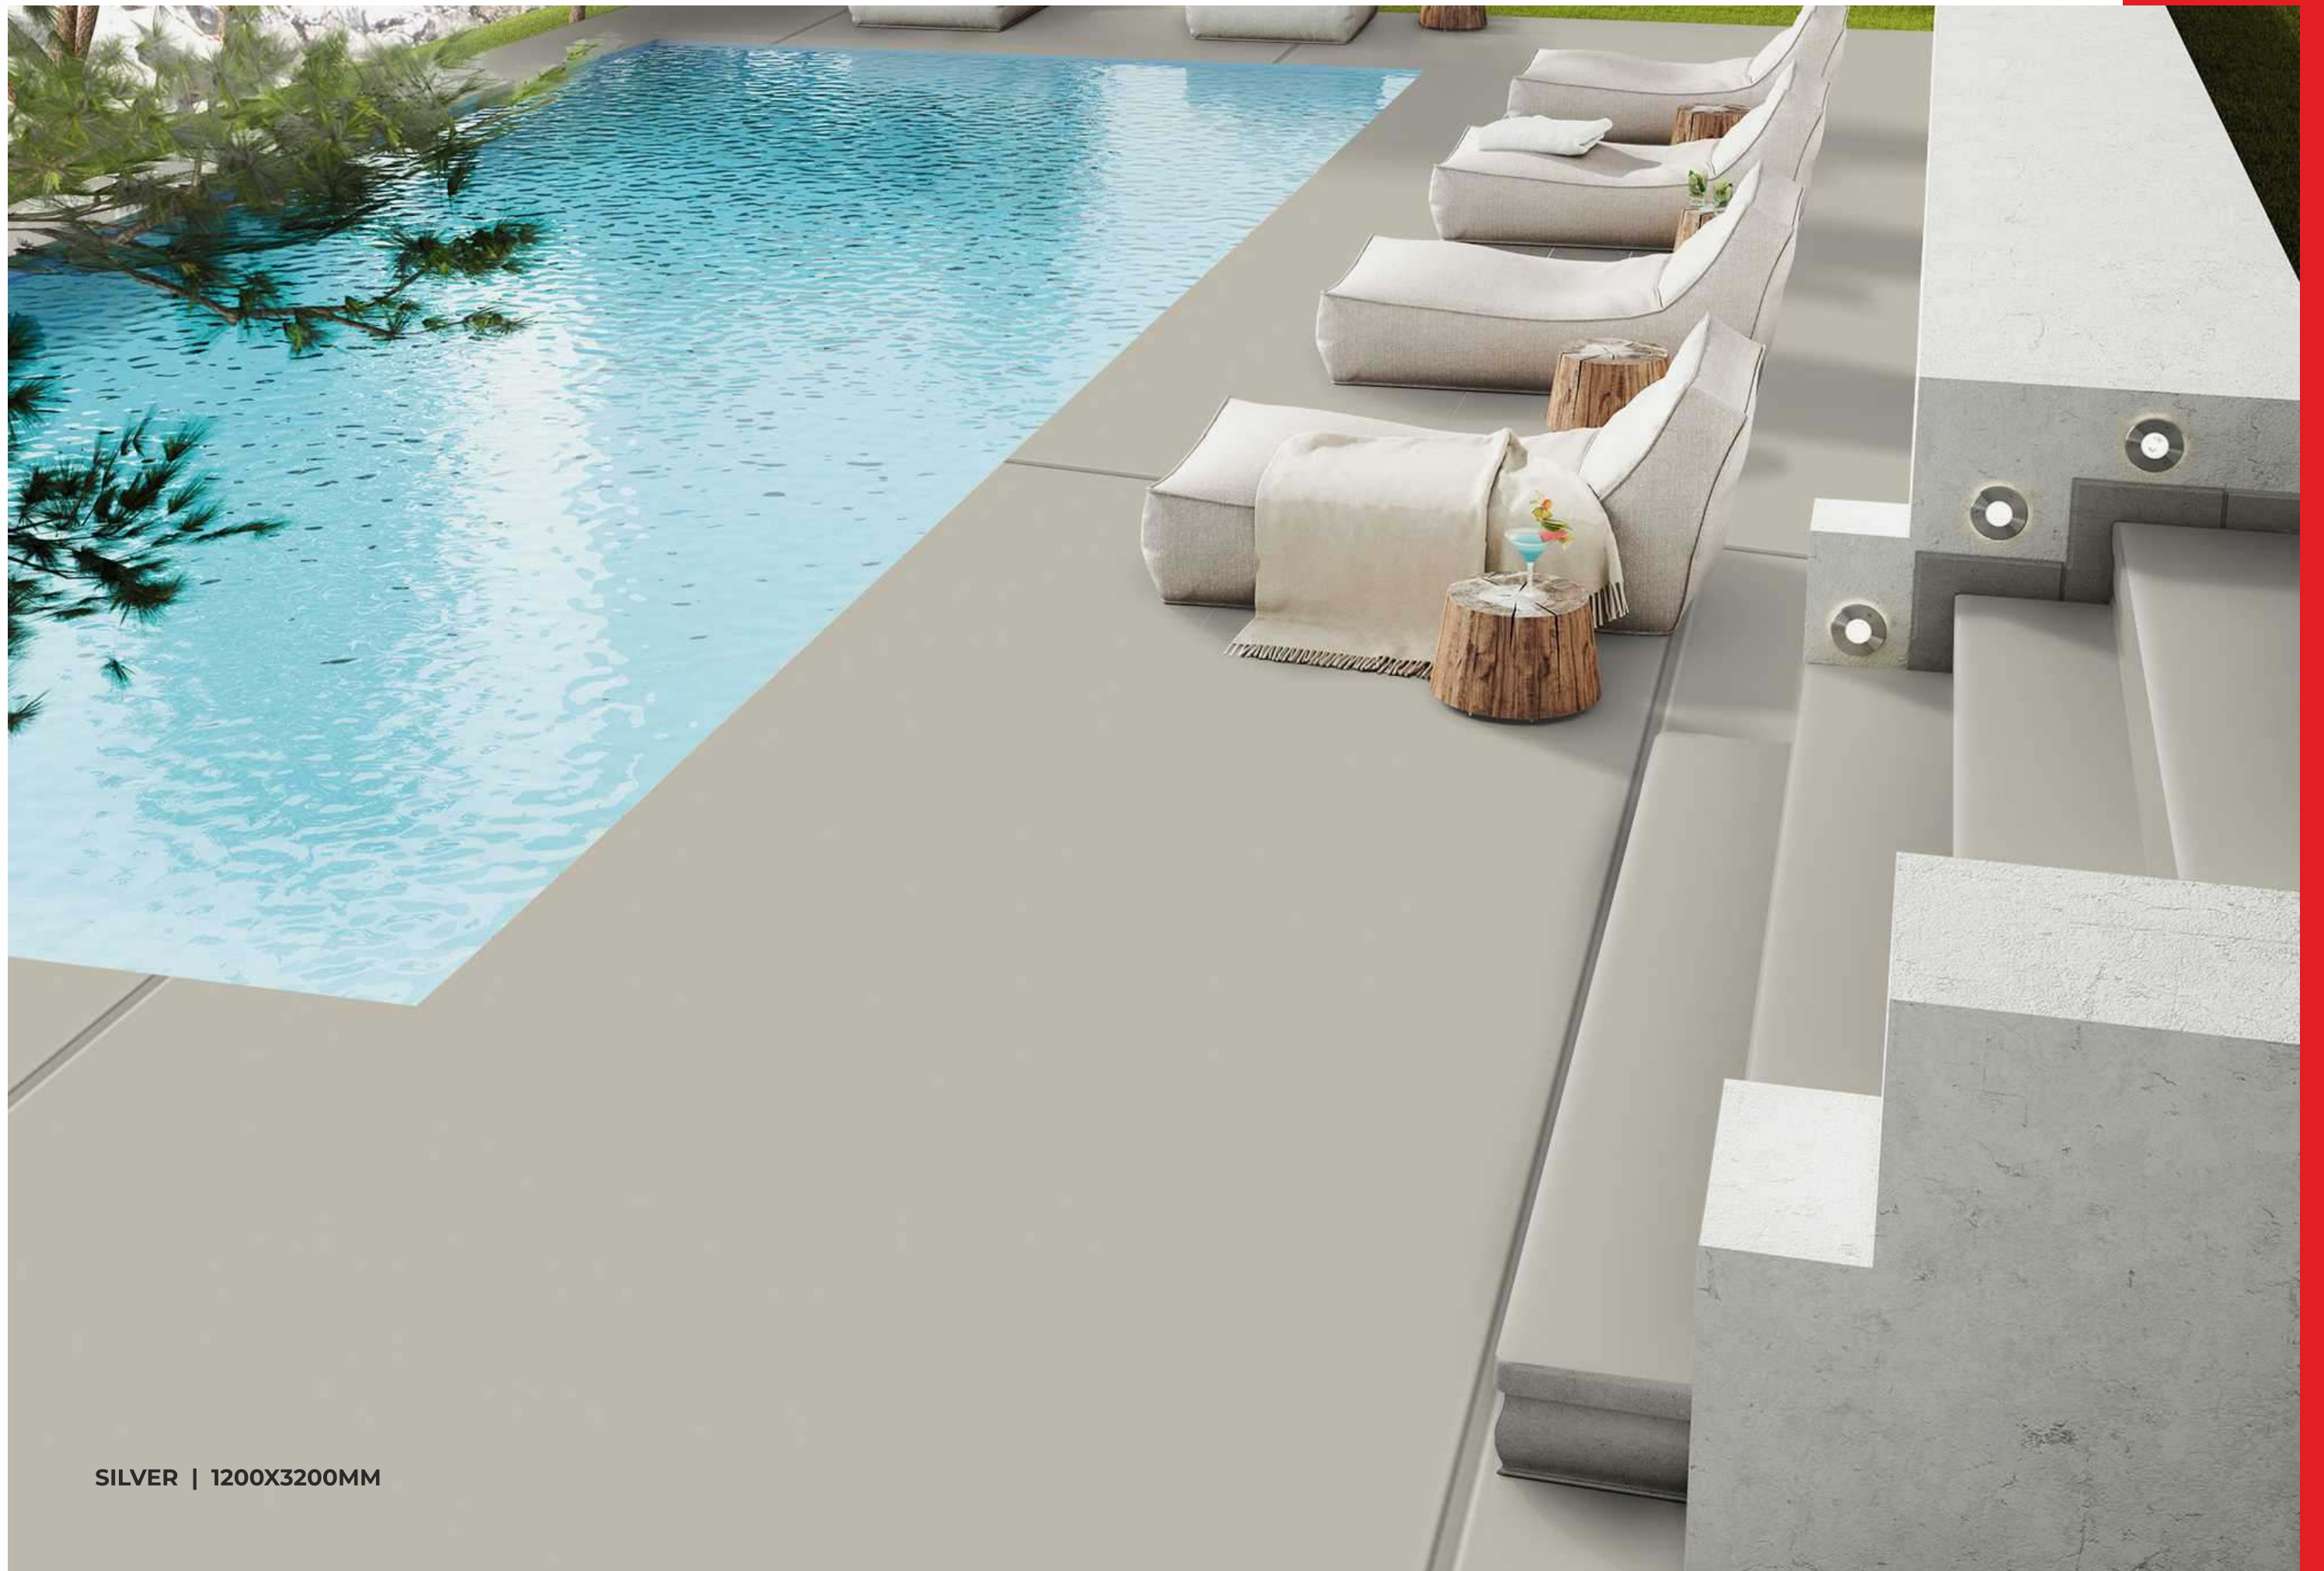

## SILVER

MATT / GLOSSY / CARVING

SILVER | 1200X3200MM

SILVER | 1200X3200MM

Eco  
Friendly

Slip  
Resistance

Dimensional  
Stability

Maintenance  
Free