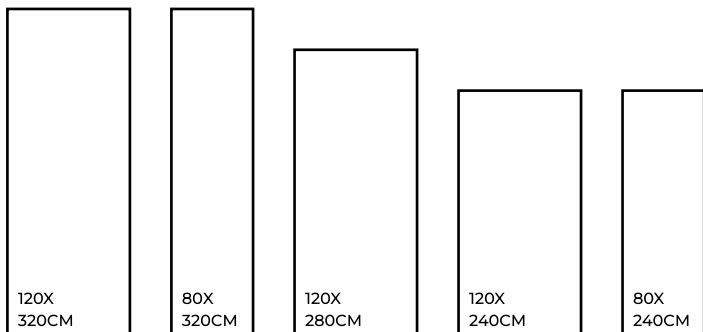

ELECTRA BLACK

MATT / GLOSSY / CARVING