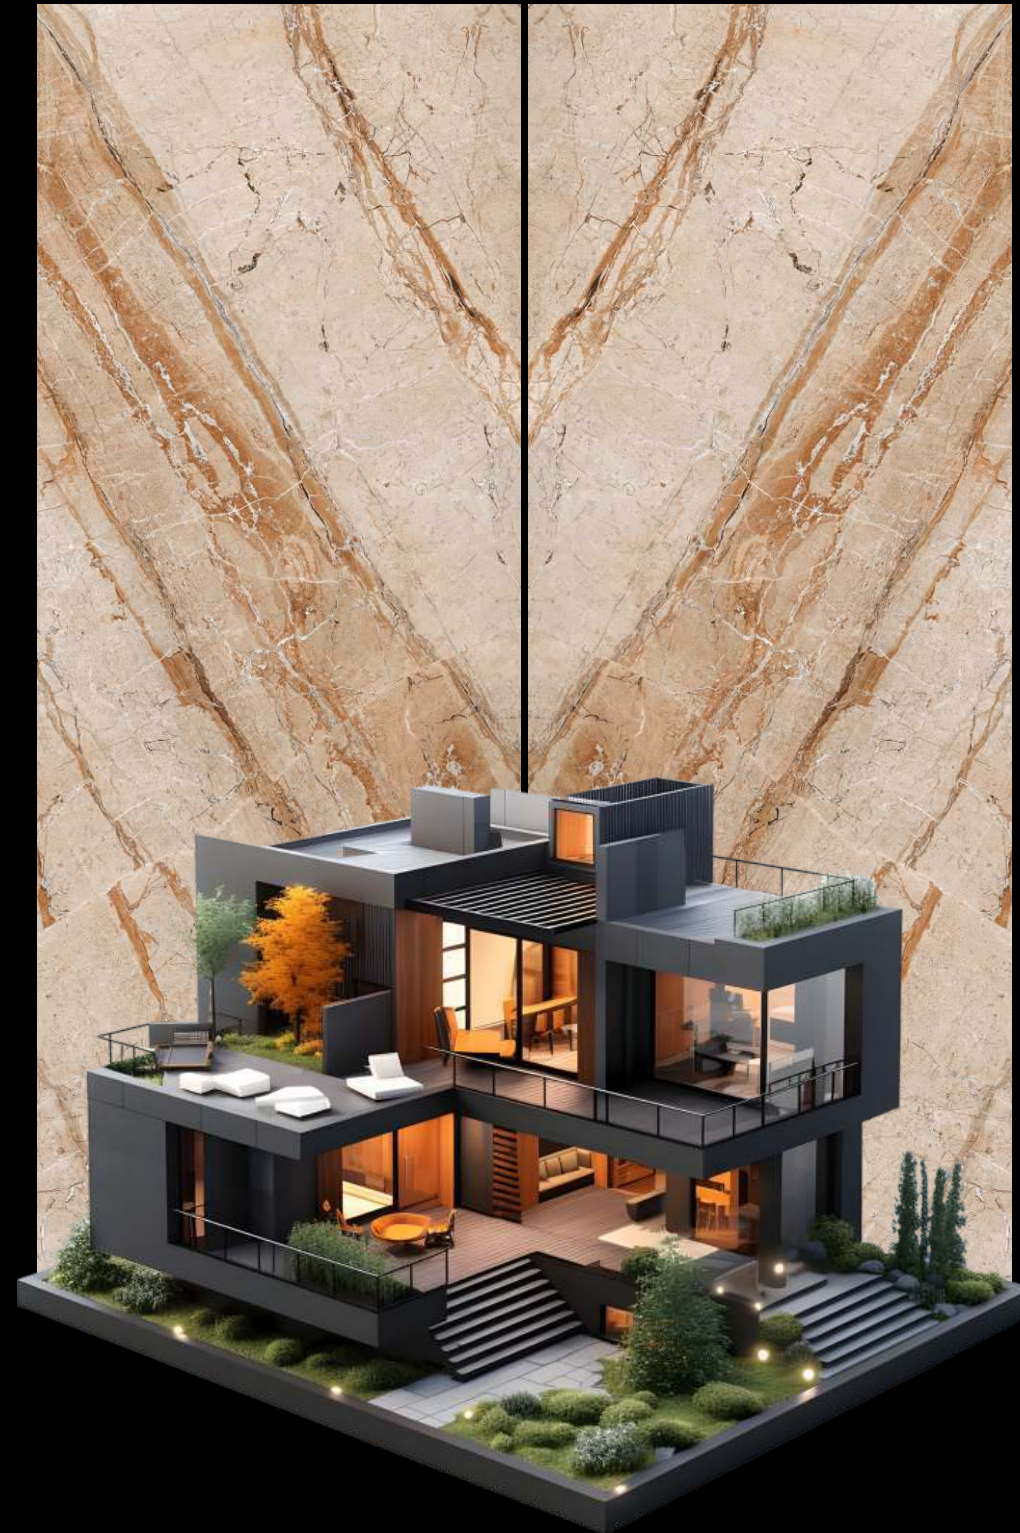

**GVT&  
PGVT**

VITRIFIED TILES  
1200x3200mm.

**LEGATO**  
INTERNATIONAL QUALITY PREMIUM TILES

Modern Life **Style**