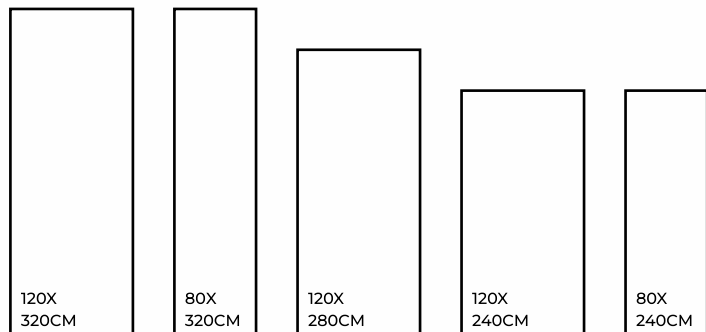

ANTICO CREMA

MATT / GLOSSY / CARVING