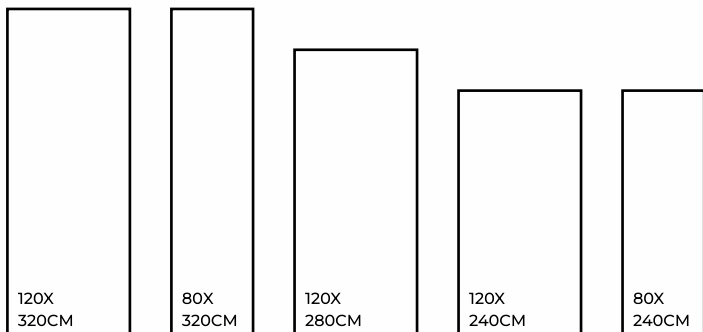

FOSSIL BLACK

MATT / GLOSSY / CARVING