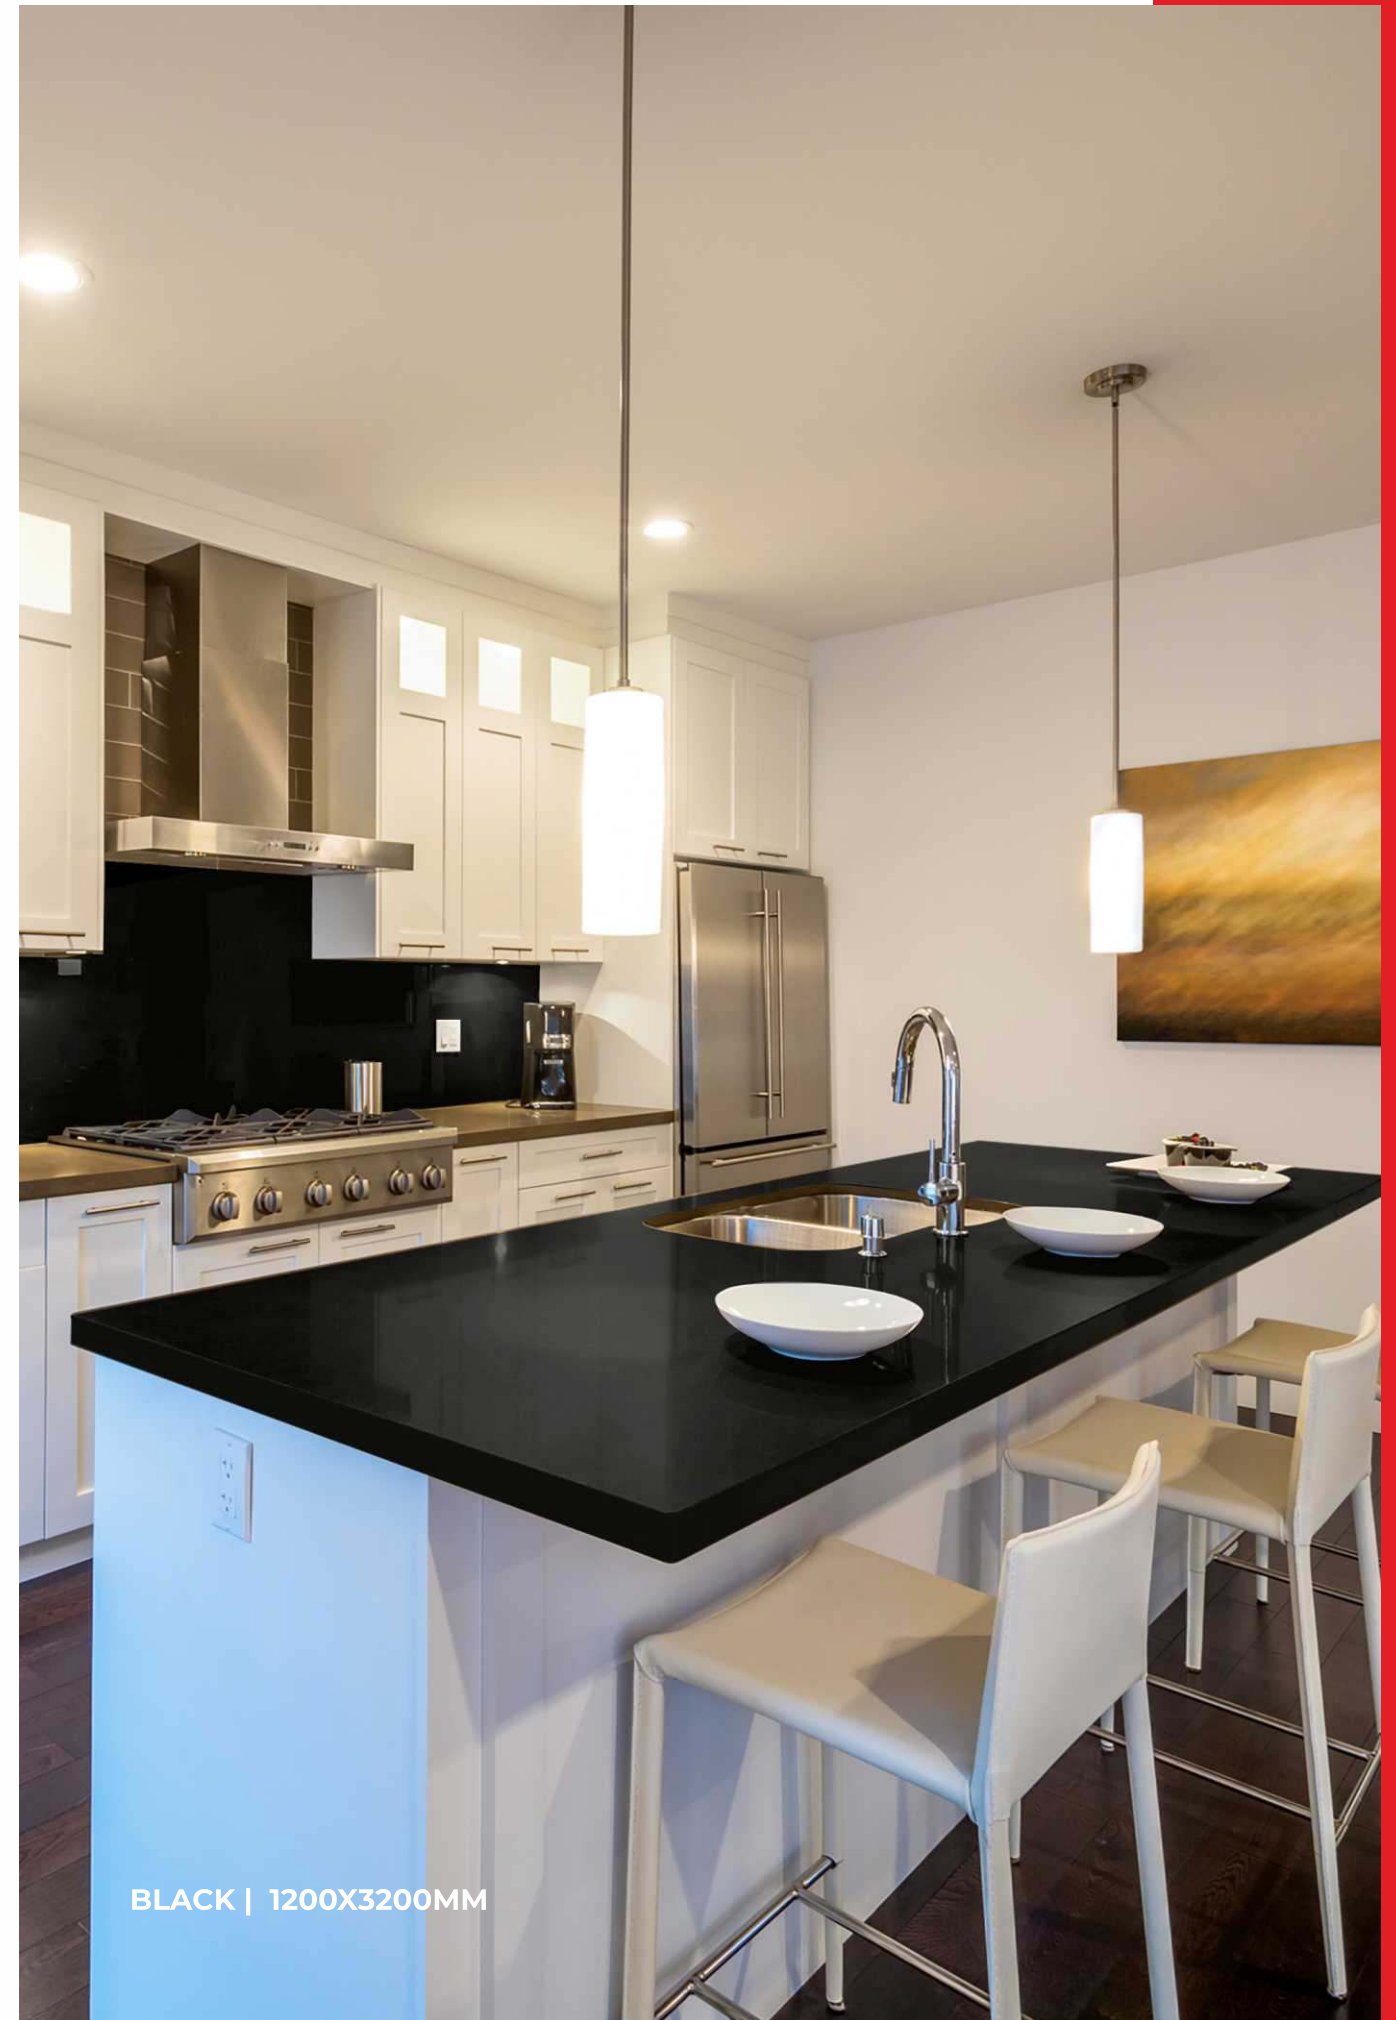

Dimensional  
Stability

Maintenance  
Free

Easy to  
Clean

Stain  
Resistance

BLACK | 1200X3200MM

Eco  
Friendly

Slip  
Resistance

Dimensional  
Stability