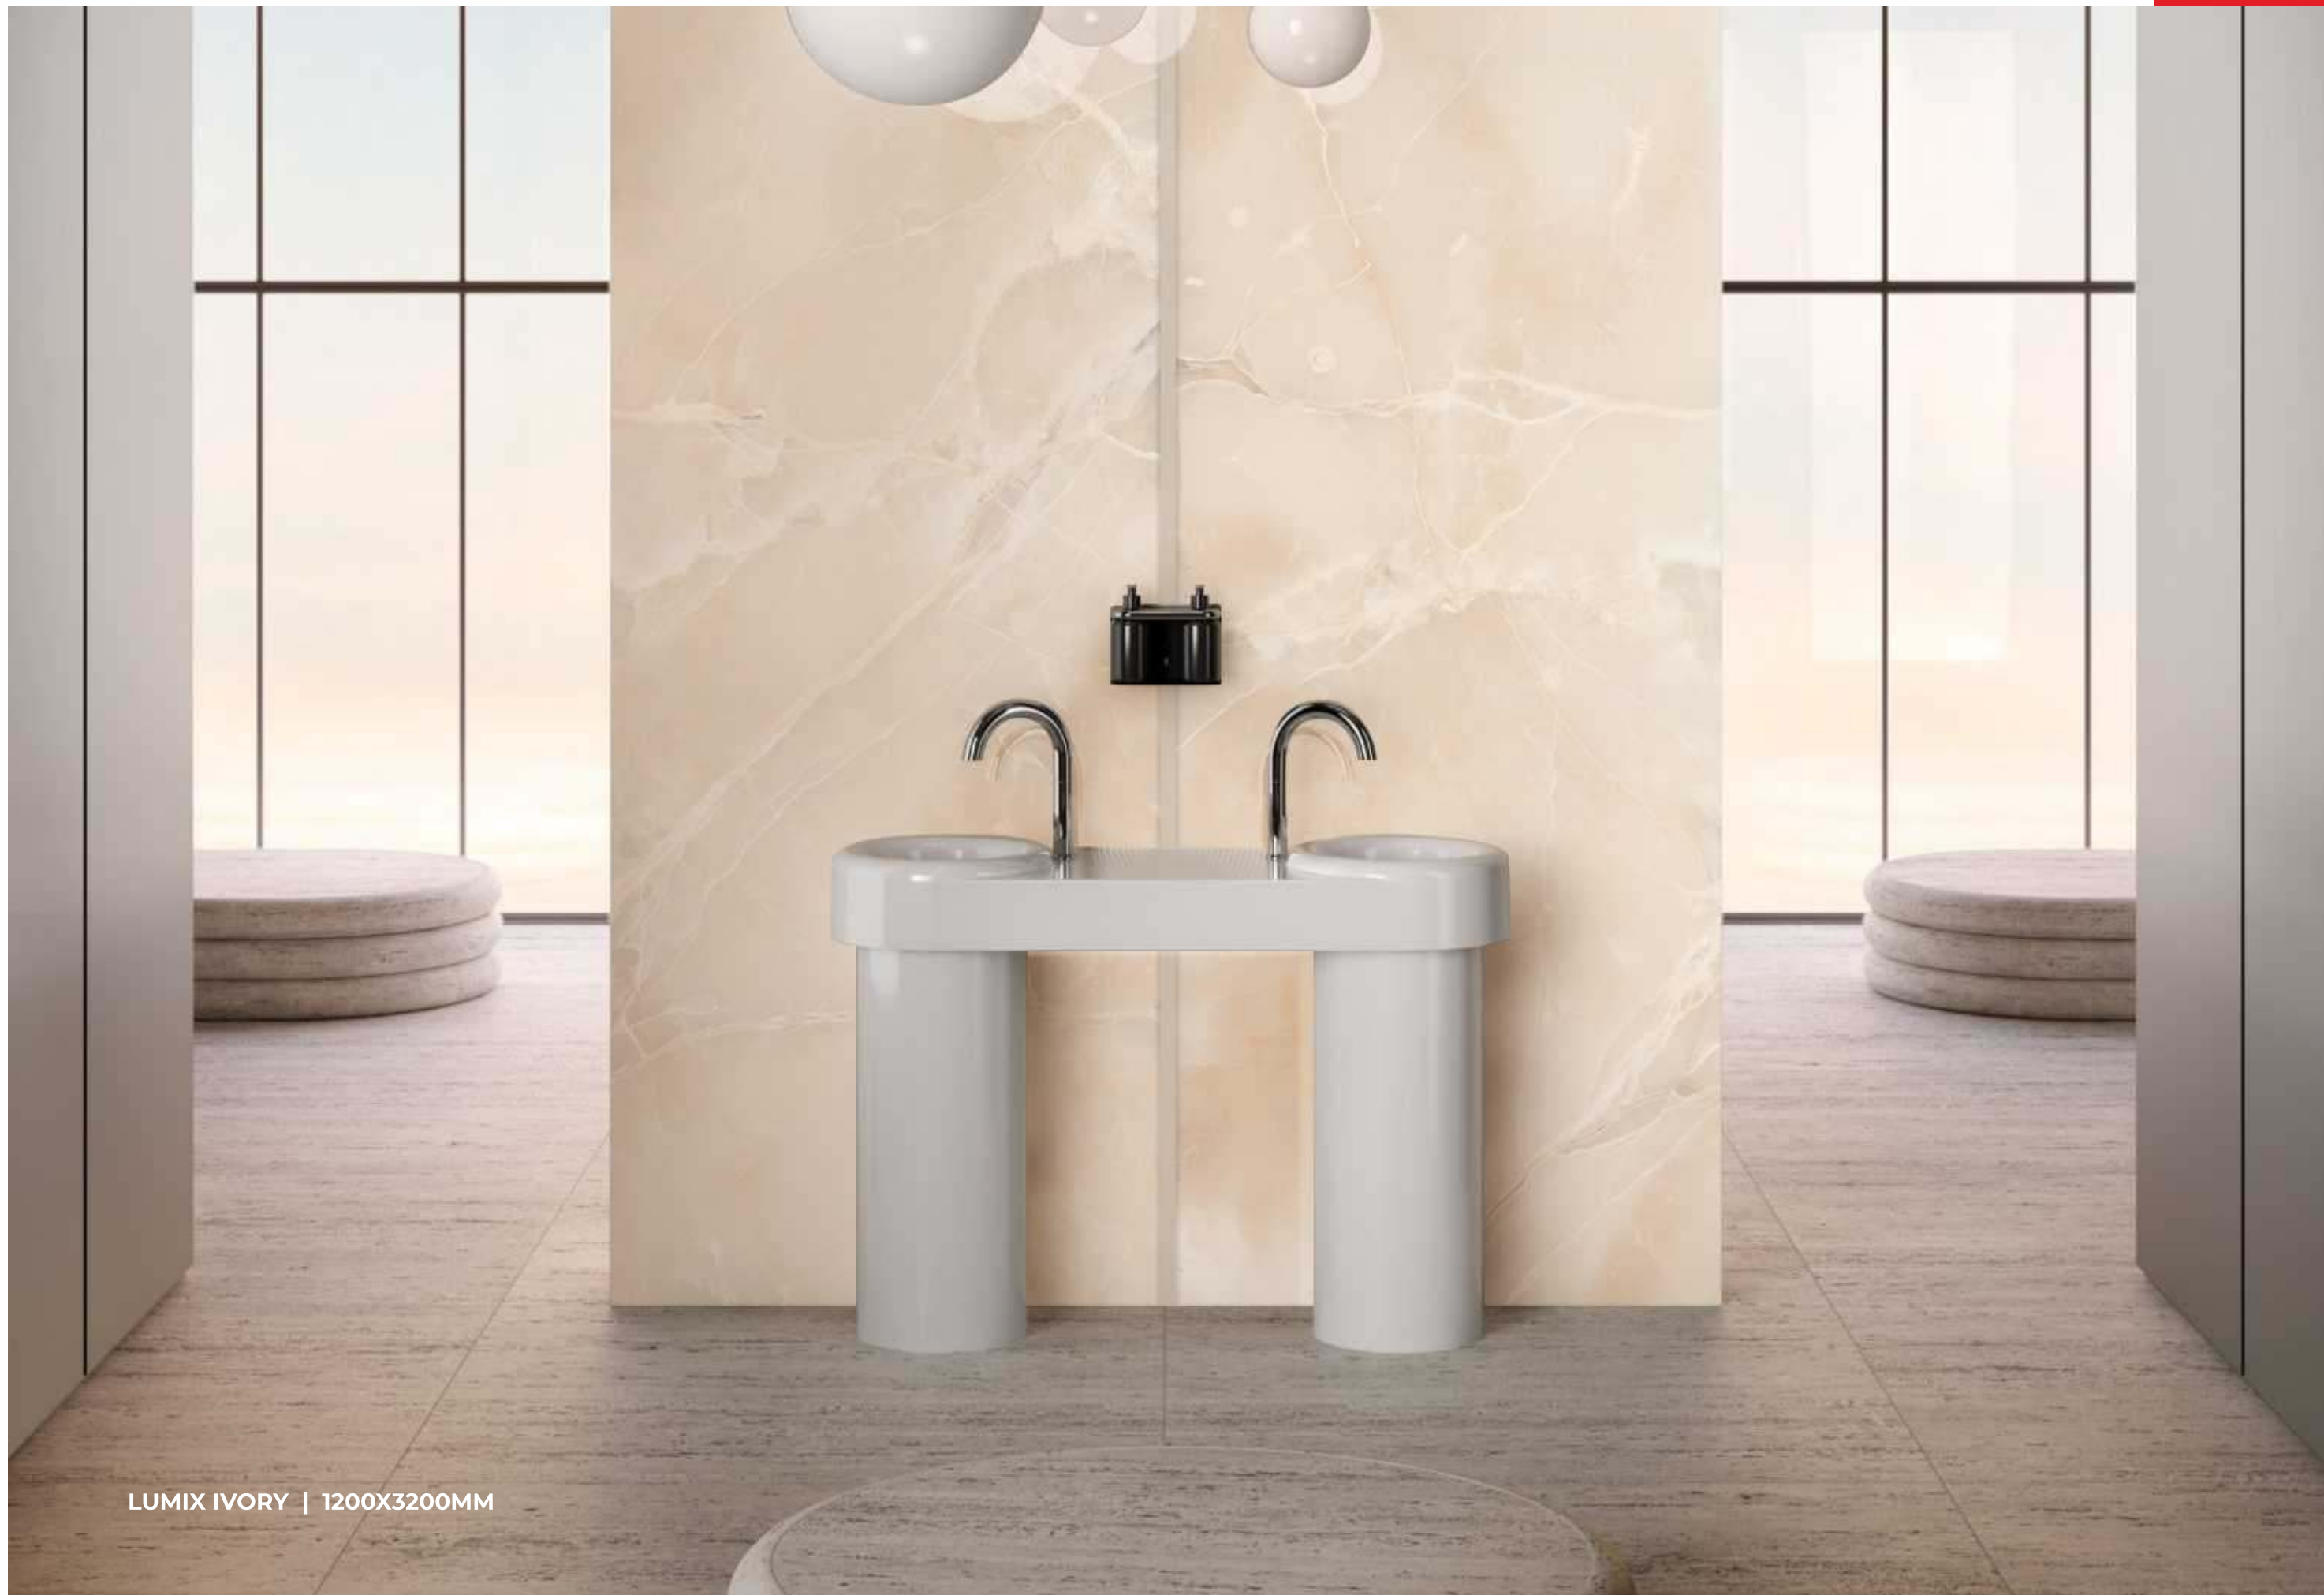

## LUMIX IVORY

MATT / GLOSSY / CARVING

LUMIX IVORY | 1200X3200MM

LUMIX IVORY | 1200X3200MM

Eco Friendly

Slip Resistance

Dimensional Stability

Maintenance Free

## MASCARA

MATT / GLOSSY / CARVING

MASCARA | 1200X3200MM

MASCARA | 1200X3200MM

Eco Friendly

Slip Resistance

Dimensional Stability

Maintenance Free