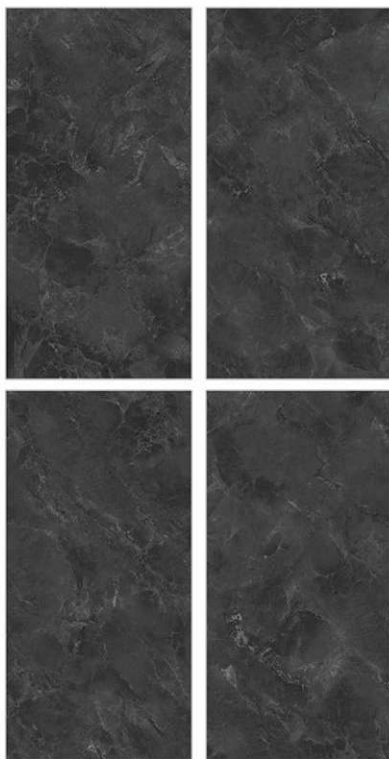

Uranus Moss

800 X 800mm | 800 X 1600mm

LEGATO
INTERNATIONAL QUALITY PREMIUM TILES

Glazed
**Porcelain
Tiles**

Surface: Cosmic

Zuccini Graphite

800 X 800mm | 800 X 1600mm

LEGATO
INTERNATIONAL QUALITY PREMIUM TILES