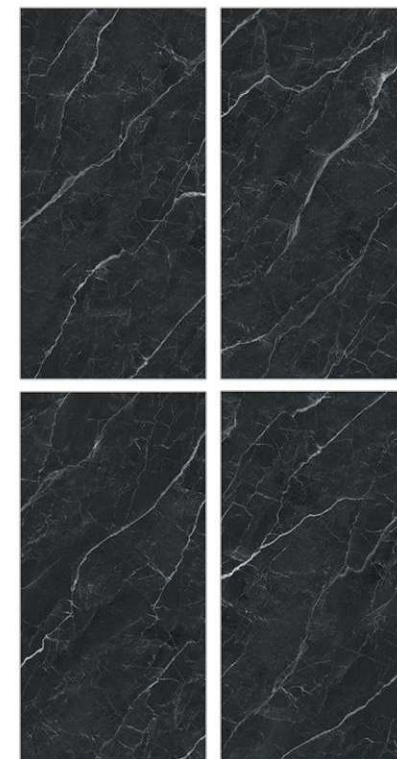

800 X 800mm | 800 X 1600mm

Surface: Cosmic

Oyster White

800 X 800mm | 800 X 1600mm

Glazed
**Porcelain
Tiles**

Surface: Cosmic

Pera Mattone

800 X 800mm | 800 X 1600mm

Surface: Cosmic

Sofita Charcol

800 X 800mm | 800 X 1600mm

Glazed
**Porcelain
Tiles**

Surface: Cosmic

Sorento Gris

800 X 800mm | 800 X 1600mm

Surface: Cosmic