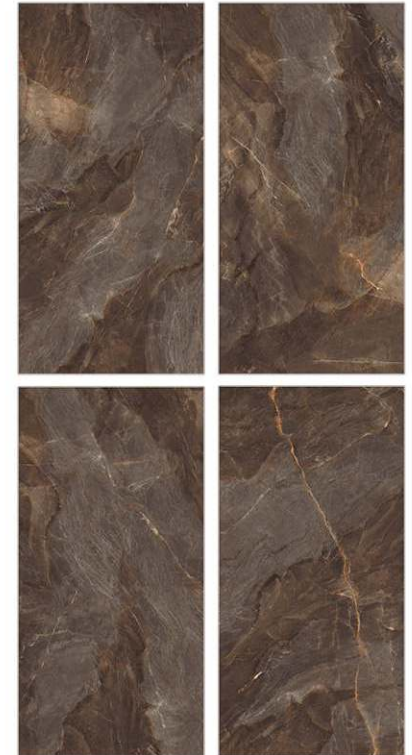

Glazed
**Porcelain
Tiles**

Surface: Cosmic

Curious Moka

800 X 800mm | 800 X 1600mm

Surface: Cosmic

Jura Beige

800 X 800mm | 800 X 1600mm

Glazed
**Porcelain
Tiles**

Surface: Cosmic

Merqury Aqva

800 X 800mm | 800 X 1600mm

Surface: Cosmic

Merqury Rust

800 X 800mm | 800 X 1600mm

Glazed
**Porcelain
Tiles**

Surface: Cosmic

Moscato Grey

800 X 800mm | 800 X 1600mm

Surface: Cosmic

Mountain White

800 X 800mm | 800 X 1600mm

Glazed
**Porcelain
Tiles**

Surface: Cosmic

Odense Slate