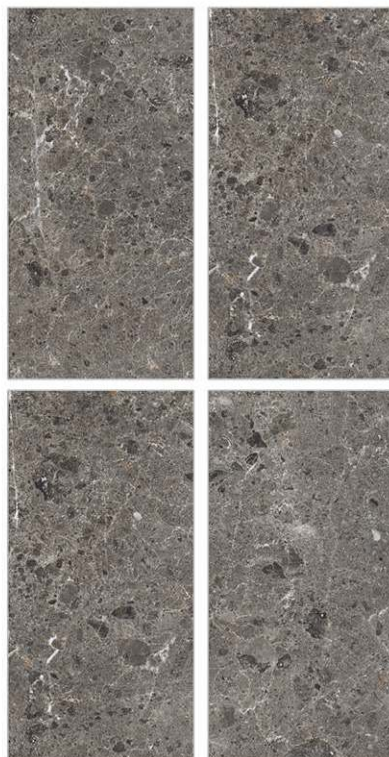

Glazed
**Porcelain
Tiles**

Surface: Cosmic

800 X 800mm | 800 X 1600mm