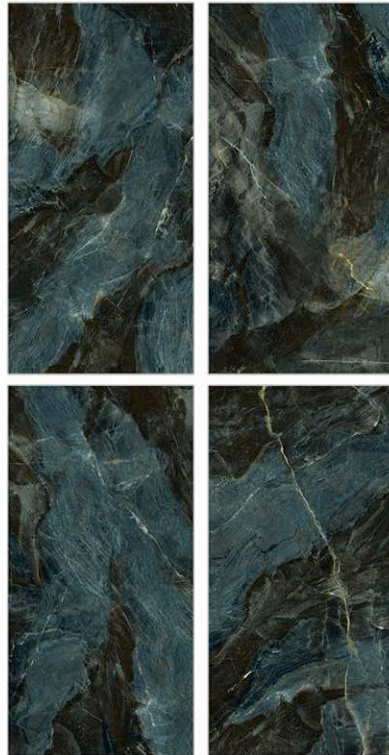

Glazed
**Porcelain
Tiles**

Surface: Cosmic

Merqury Aqva

800 X 800mm | 800 X 1600mm