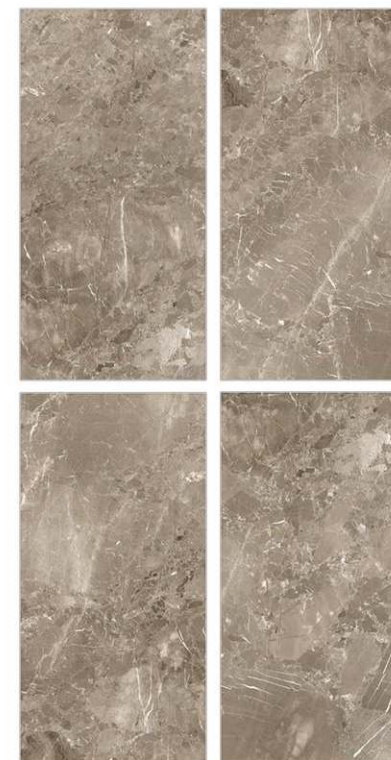

Surface: Cosmic

Armanzo Sand

800 X 800mm | 800 X 1600mm

Glazed
**Porcelain
Tiles**

Surface: Cosmic

Artemis Sage

800 X 800mm | 800 X 1600mm

Surface: Cosmic