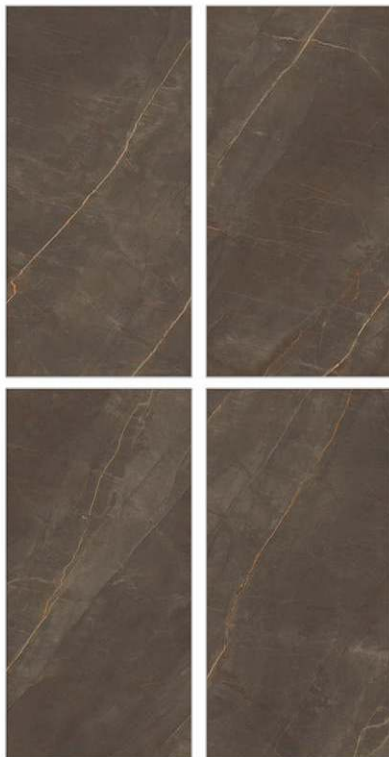

Zero Maintenance

Easy to Clean

Random Design

LEGATO
INTERNATIONAL QUALITY PREMIUM TILES

Glazed Porcelain Tiles

Surface: Cosmic

Armani Gold

800 X 800mm | 800 X 1600mm

Surface: Cosmic

Armanzo Sand

800 X 800mm | 800 X 1600mm

Glazed
**Porcelain
Tiles**

Surface: Cosmic

Artemis Sage

800 X 800mm | 800 X 1600mm

Surface: Cosmic