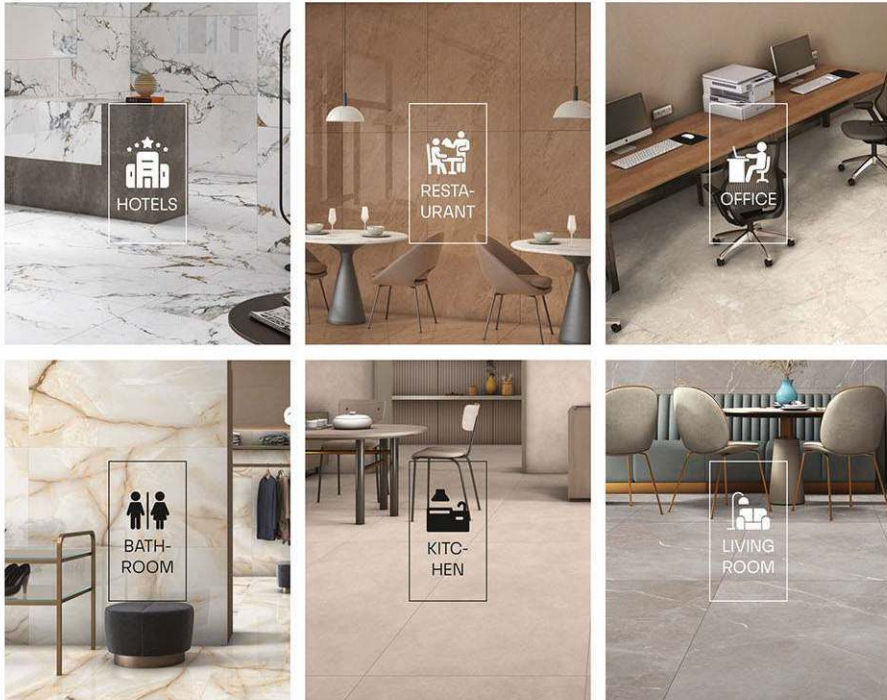

APPLICATION AREAS

Versatile Surfaces, Endless Design Possibilities