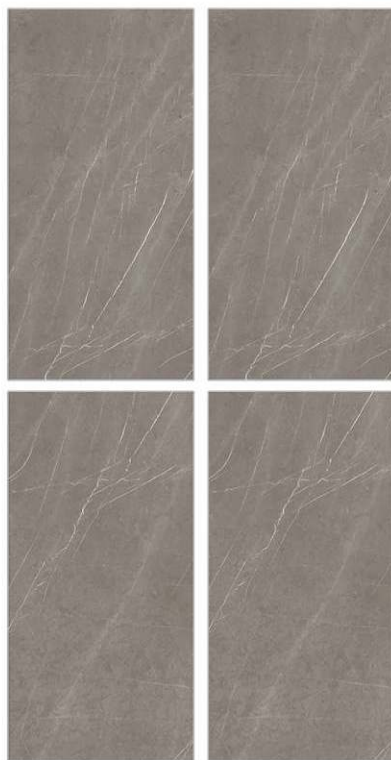

Glazed
**Porcelain
Tiles**

Surface: Cosmic

800 X 800mm | 800 X 1600mm