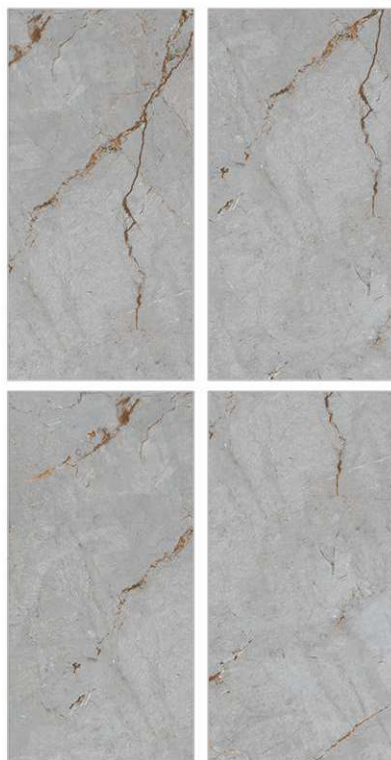

Glazed
**Porcelain
Tiles**

Surface: Carving

800 X 800mm | 800 X 1600mm