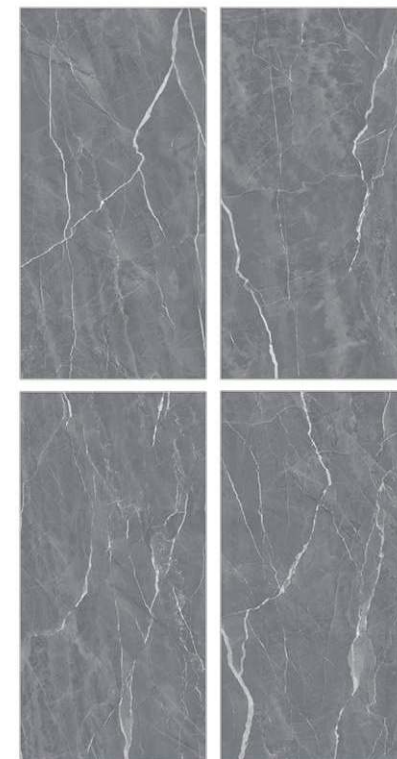

Glazed  
**Porcelain  
Tiles**

Surface: Carving

Darsi Brown

800 X 800mm | 800 X 1600mm

Surface: Carving

Denvar Grey

800 X 800mm | 800 X 1600mm

Glazed  
**Porcelain  
Tiles**