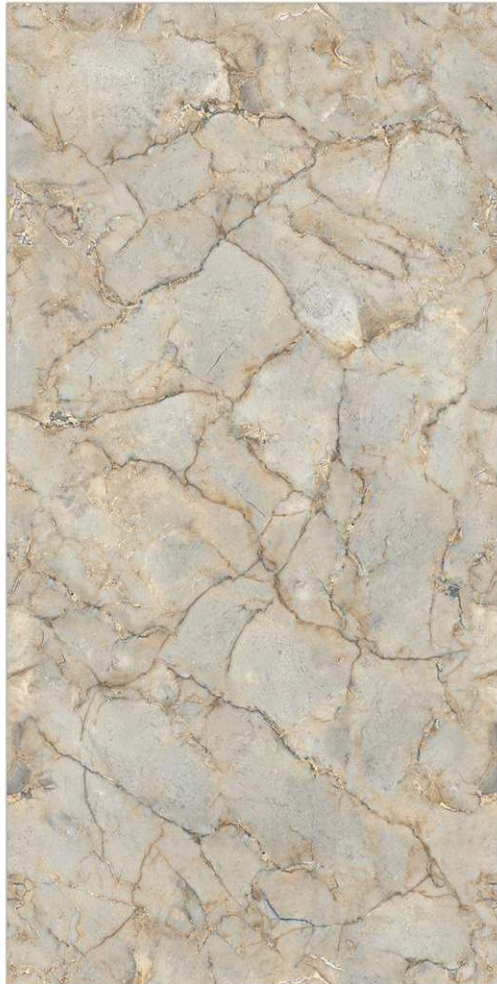

## Glazed Porcelain Tiles

Surface: Carving  
Endless

Prada Natural

800 X 800mm | 800 X 1600mm

Surface: Carving  
Endless

Rio Ice

800 X 800mm | 800 X 1600mm

Glazed  
**Porcelain  
Tiles**

Surface: Carving  
Endless

Rio Oat

800 X 800mm | 800 X 1600mm

Surface: Carving  
Endless

Rock Amani Bianco

800 X 800mm | 800 X 1600mm