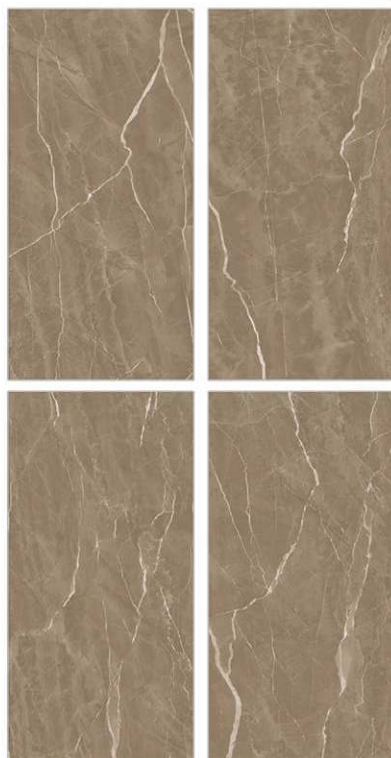

Glazed
**Porcelain
Tiles**

Surface: Carving

800 X 800mm | 800 X 1600mm