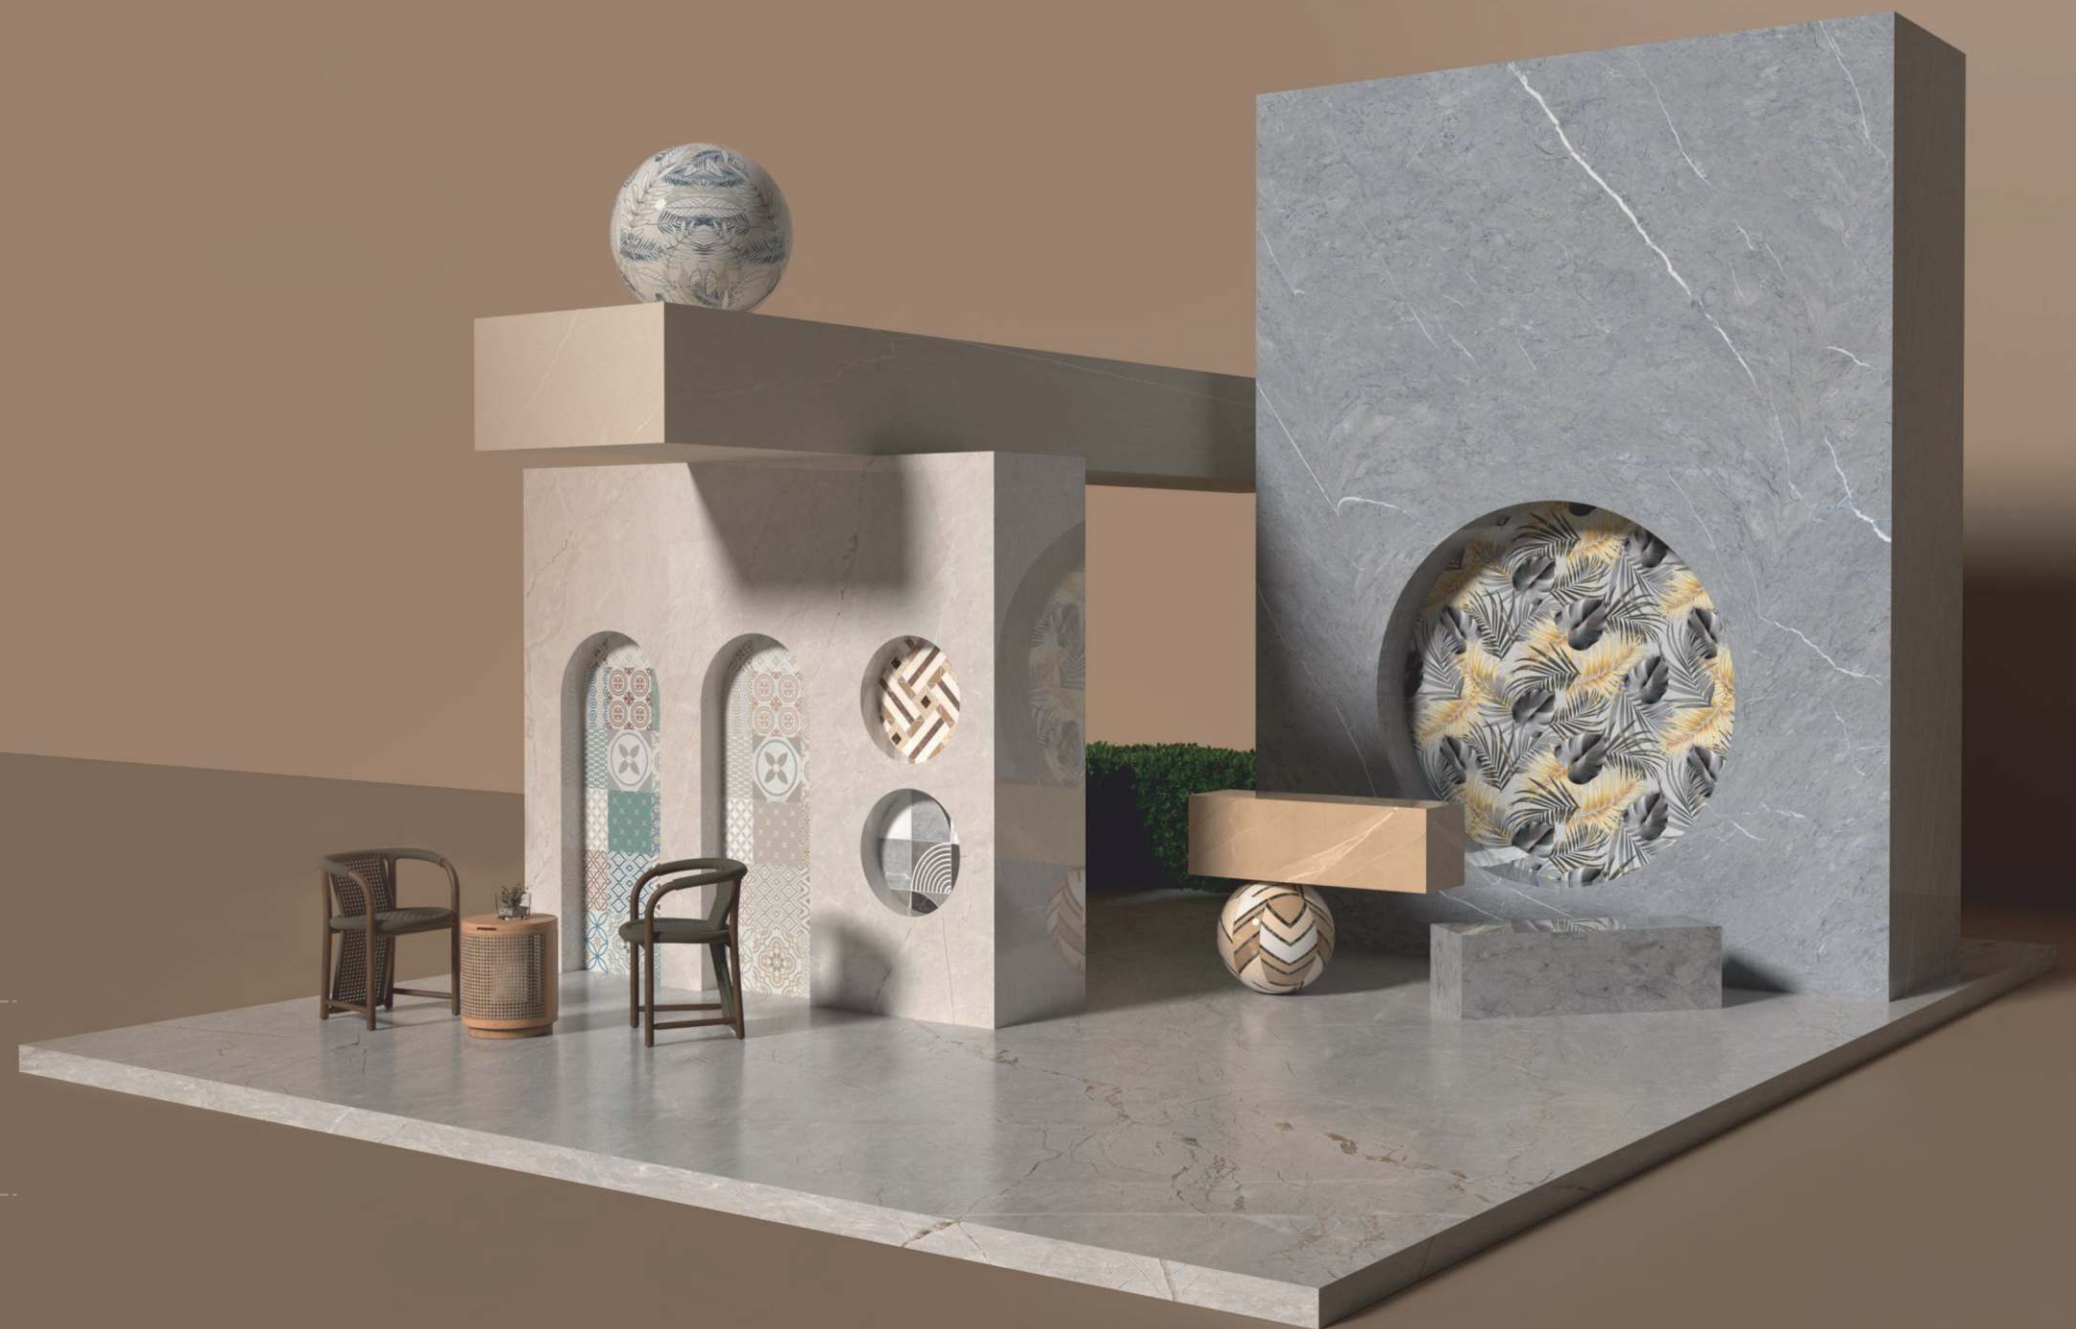

TECHNICAL SPECIFICATION

Long Durability

Easy to Clean

Impact Resistance

Frost Resistance

Easy Installation

Hygienic Surface

Fire Resistance

Chemical Resistance

Craze Resistance

Thermal Shock Resistance

Dimensional Stability

Low Water Absorption