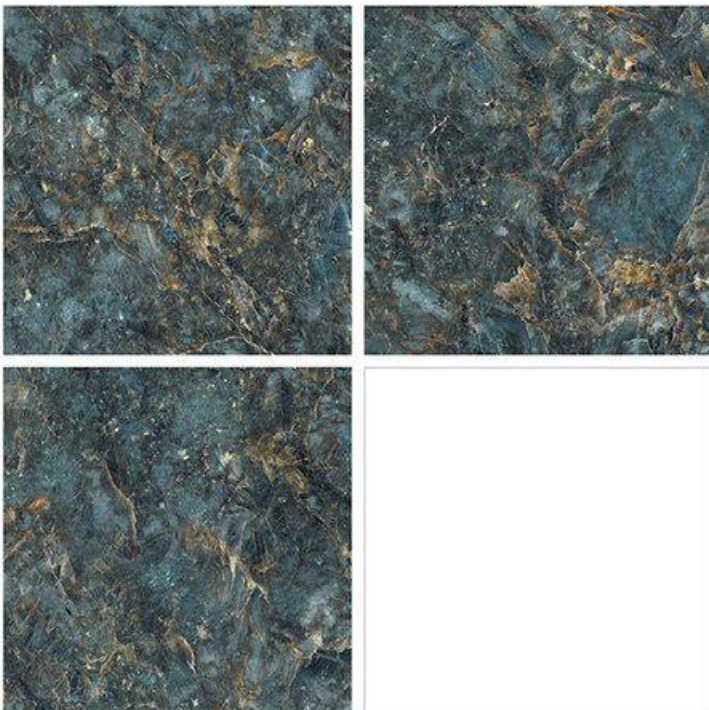

ALMOND GREEN

SP.COLOUR

RANDOM