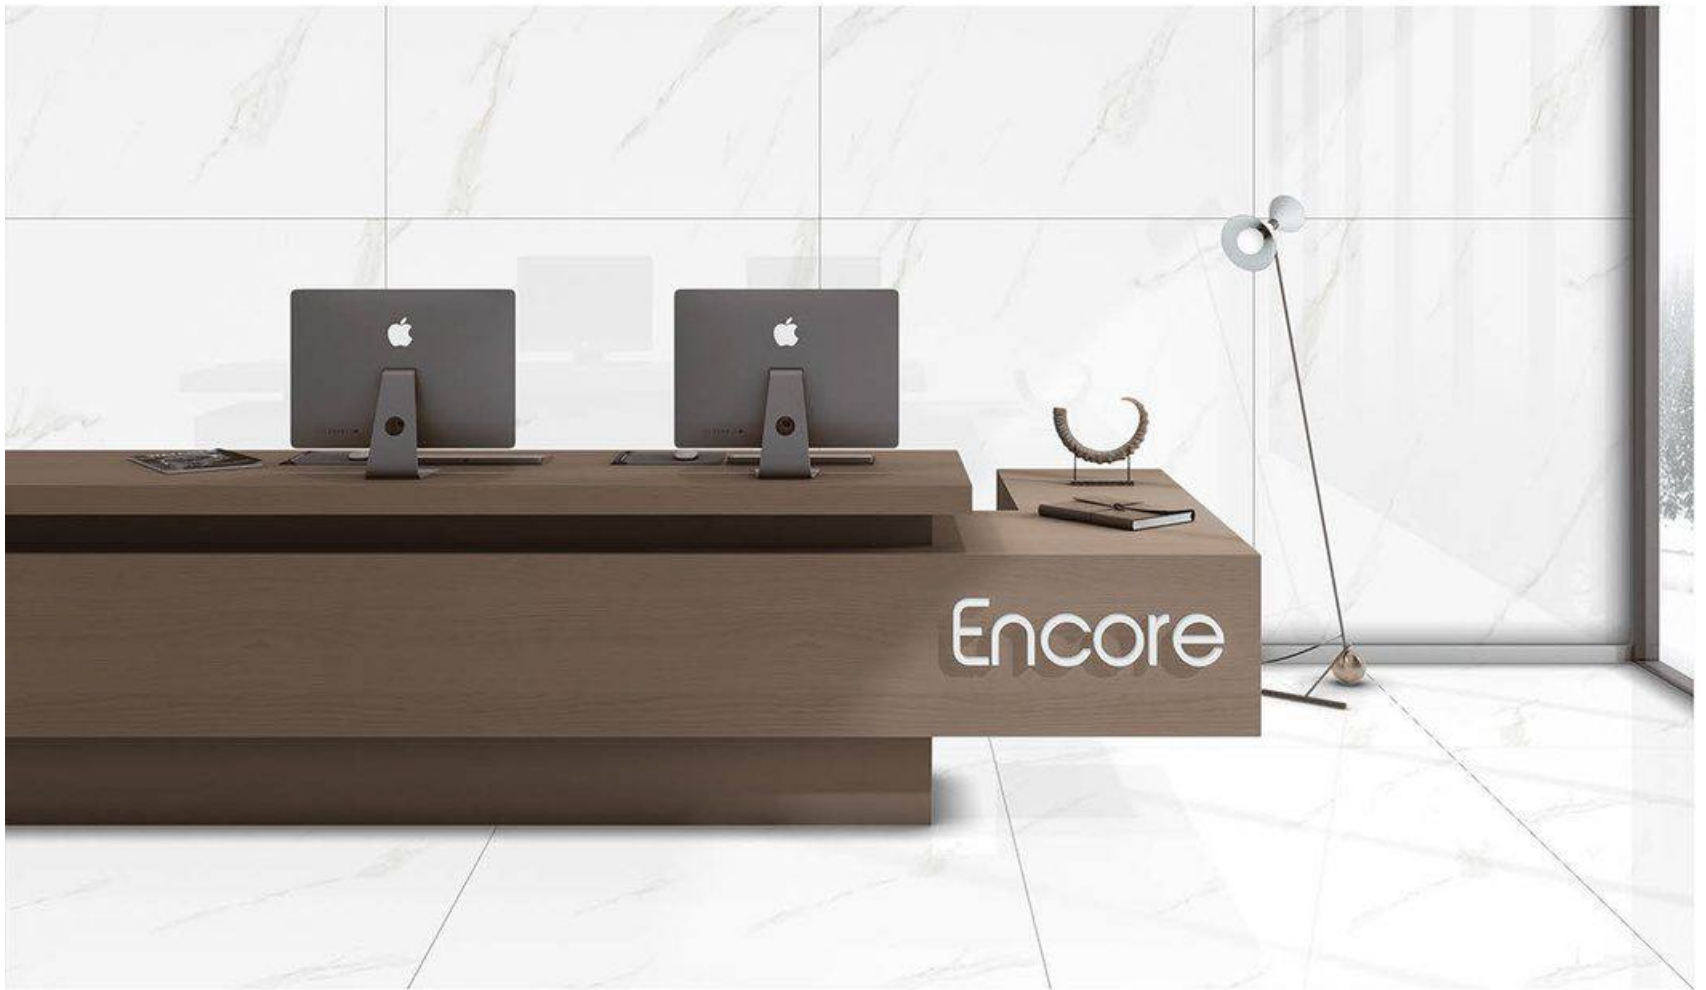

SMOKE WHITE

GLOSSY