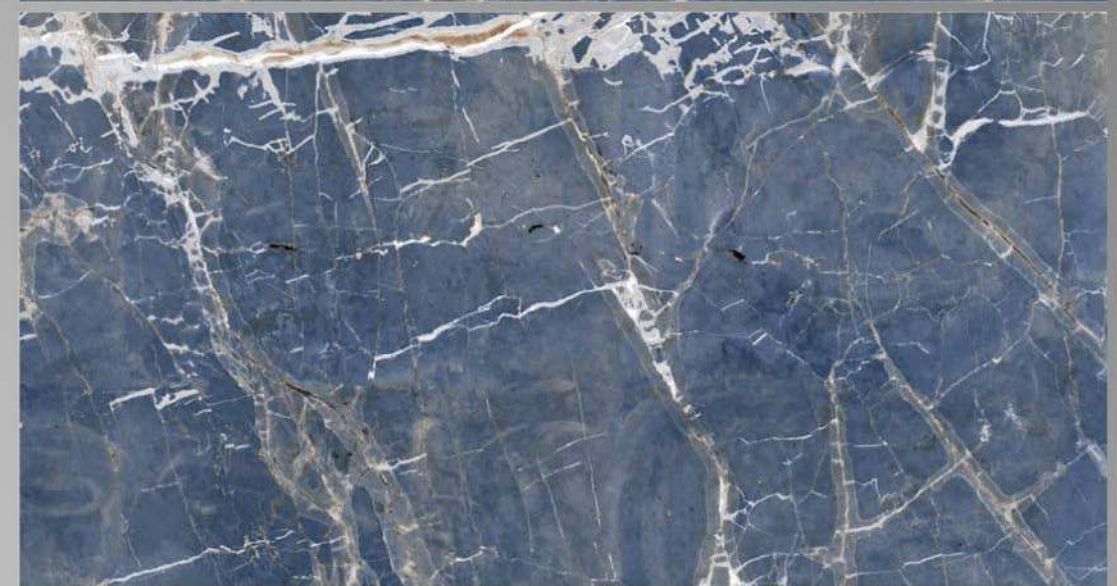

LEGATO

INTERNATIONAL QUALITY PREMIUM TILES

AZUL_ALCONTE

600 X 1200

FINISH

HIGH GLOSSY

4 RANDOM