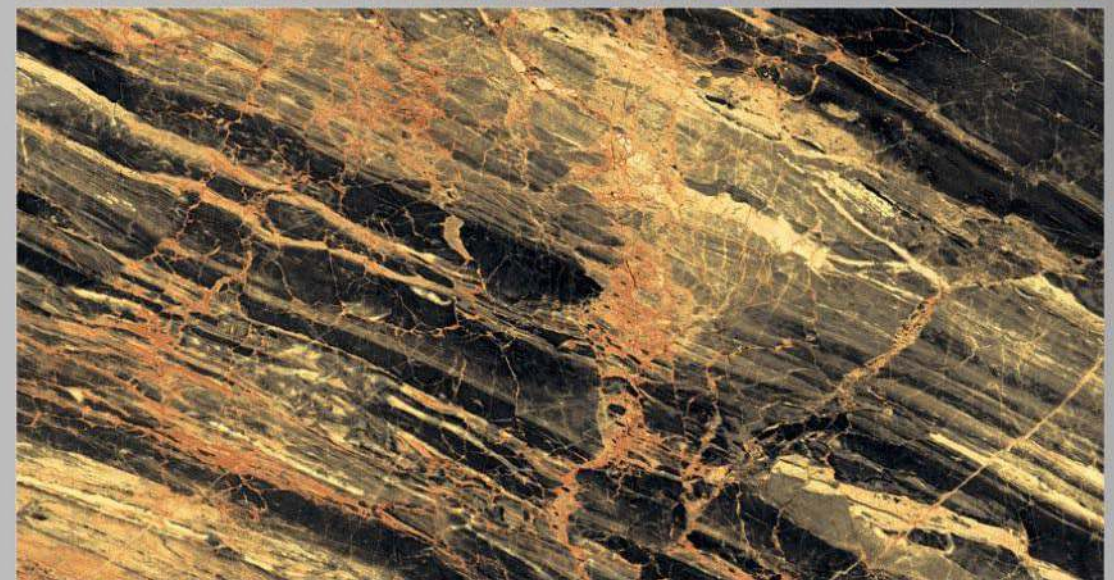

LEGATO

INTERNATIONAL QUALITY PREMIUM TILES

LEGATO - 20066

600 X 1200

FINISH

HIGH GLOSSY

4 RANDOM