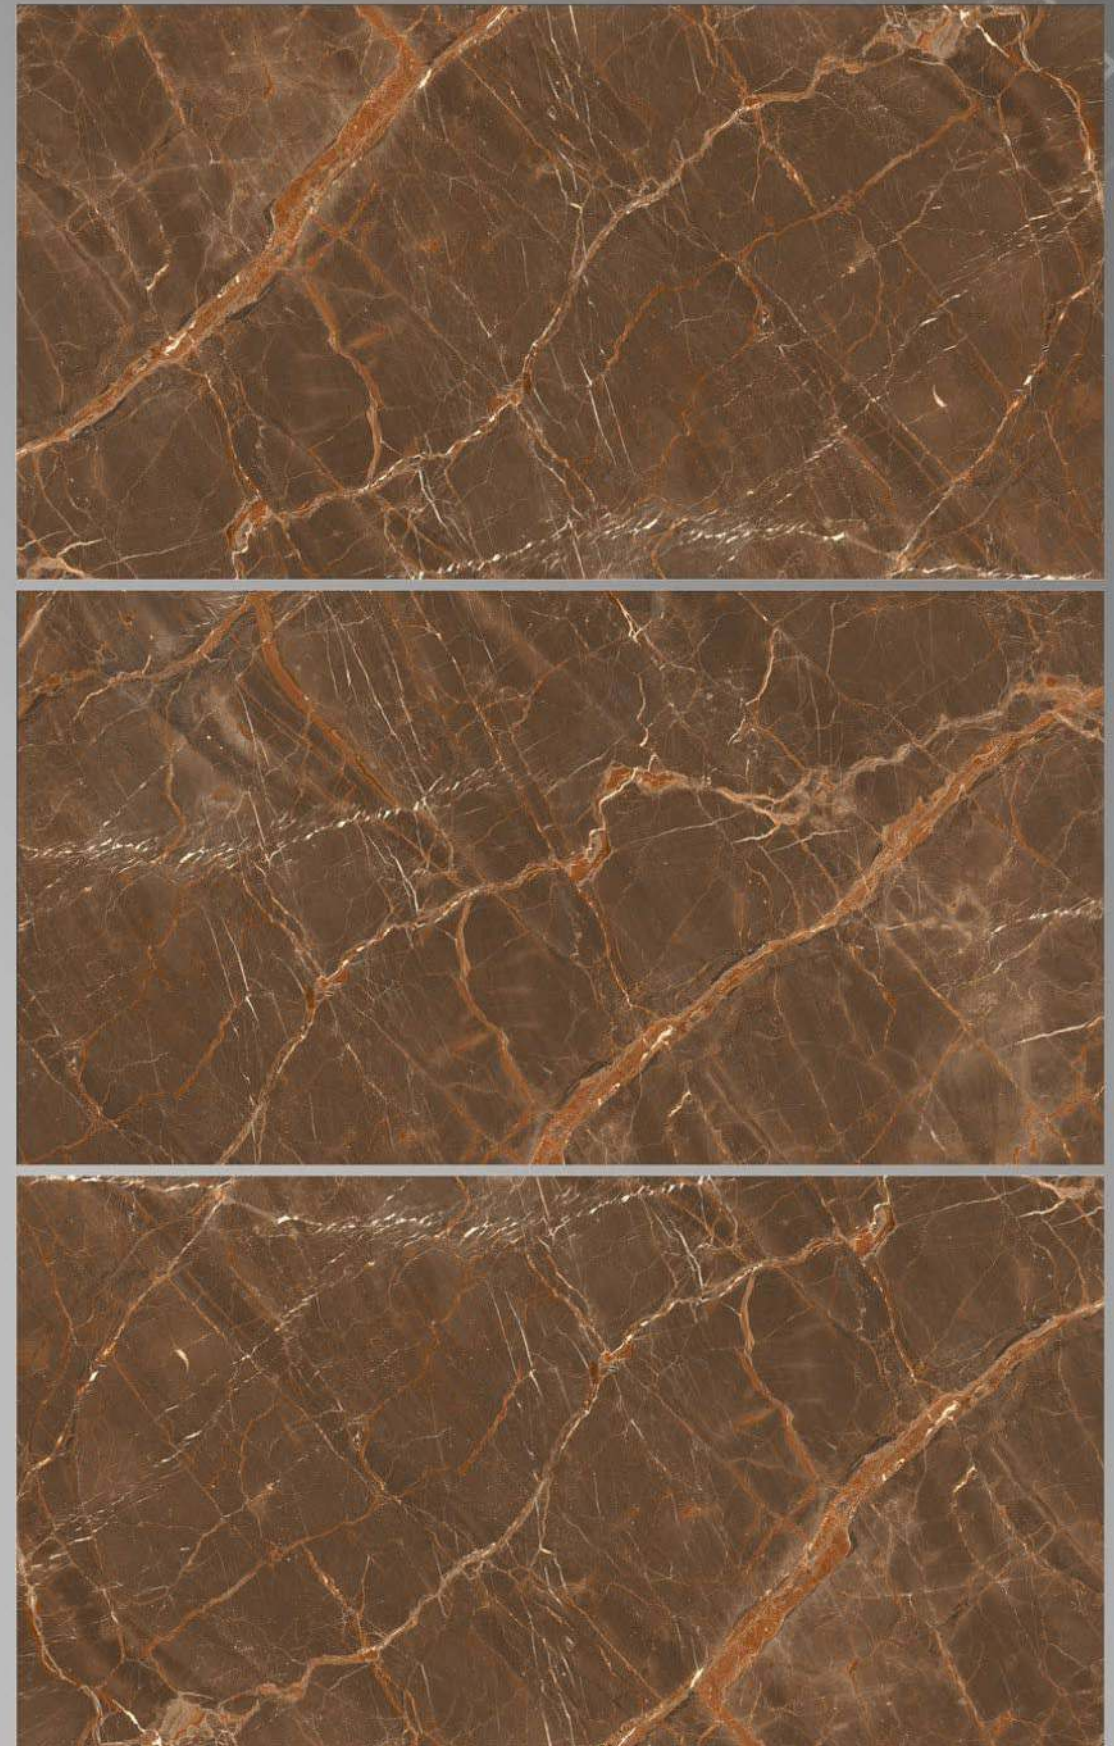

LEGATO

INTERNATIONAL QUALITY PREMIUM TILES

LEGATO - 4038
600 X1200

FINISH
HIGH GLOSSY

2 RANDOM