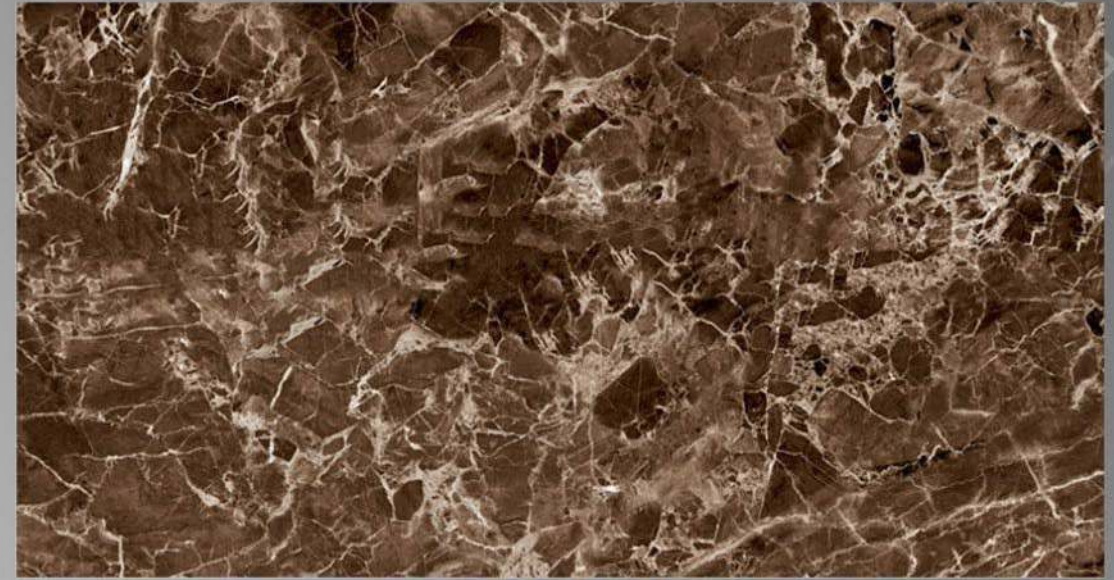

LEGATO
INTERNATIONAL QUALITY PREMIUM TILES

BEACON_BROWN

600 X 1200

FINISH
HIGH GLOSSY

7 RANDOM