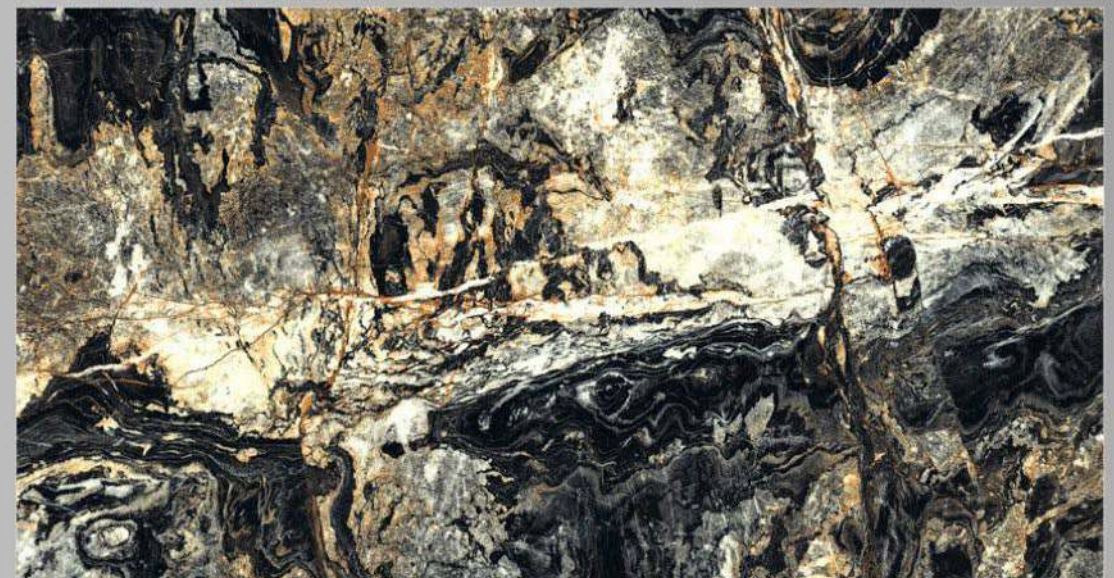

4 RANDOM

LEGATO

INTERNATIONAL QUALITY PREMIUM TILES

LEGATO - 20063

600 X 1200

FINISH

HIGH GLOSSY

4 RANDOM