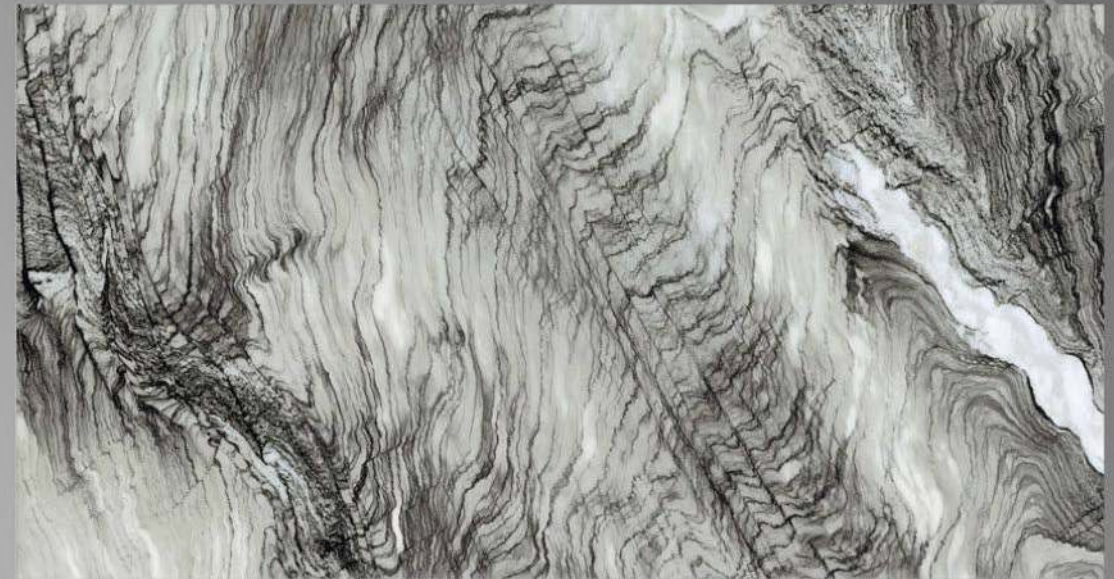

4 RANDOM

LEGATO

INTERNATIONAL QUALITY PREMIUM TILES

LEGATO - 20003

600 X 1200

FINISH

HIGH GLOSSY

4 RANDOM