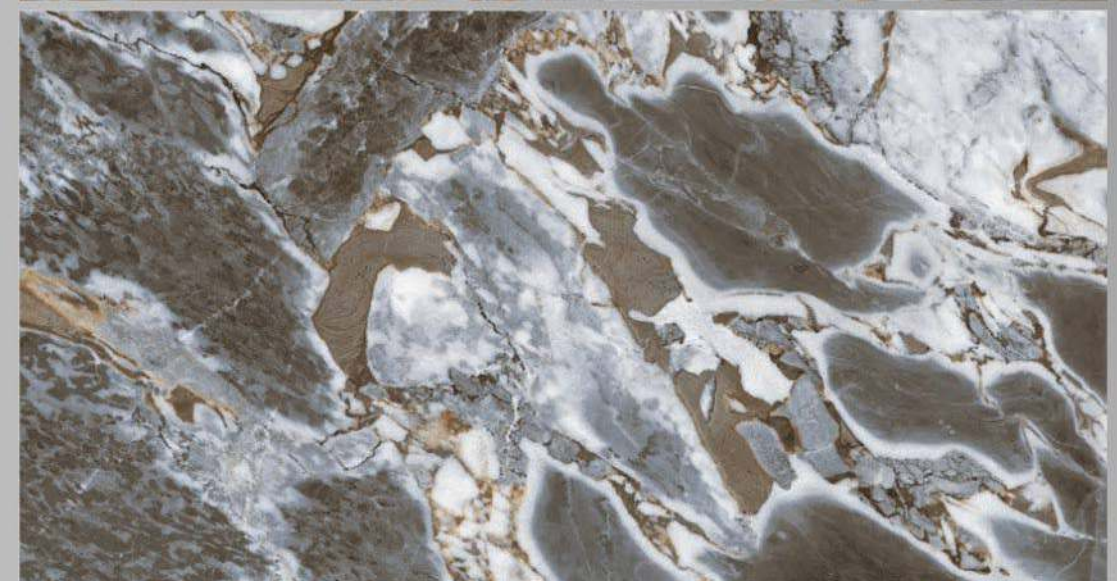

LEGATO - 1009
600 X1200

FINISH
HIGH GLOSSY

4 RANDOM

LEGATO

INTERNATIONAL QUALITY PREMIUM TILES

LEGATO - 1057
600 X1200

FINISH
HIGH GLOSSY

4 RANDOM