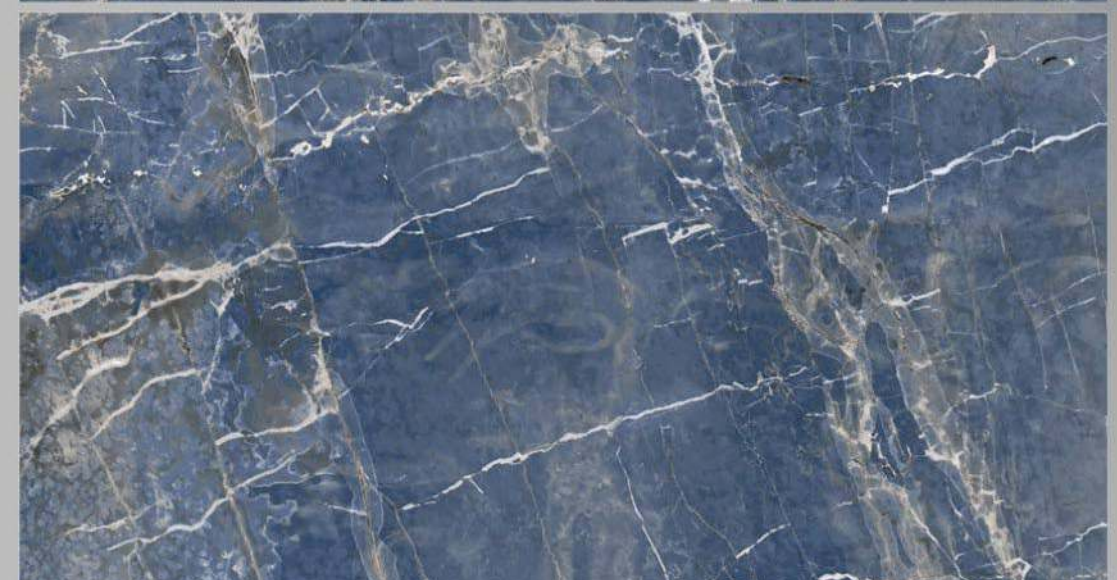

LEGATO

INTERNATIONAL QUALITY PREMIUM TILES

AZUL_ALCONTE

600 X 1200

FINISH

HIGH GLOSSY

4 RANDOM