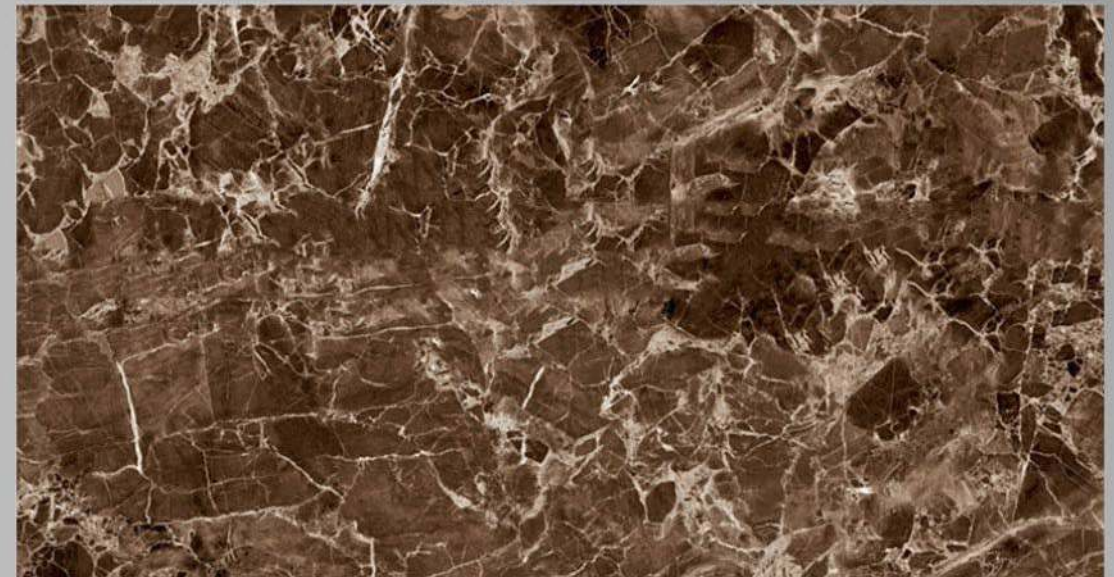

LEGATO
INTERNATIONAL QUALITY PREMIUM TILES

BEACON_BROWN

600 X 1200

FINISH
HIGH GLOSSY

7 RANDOM