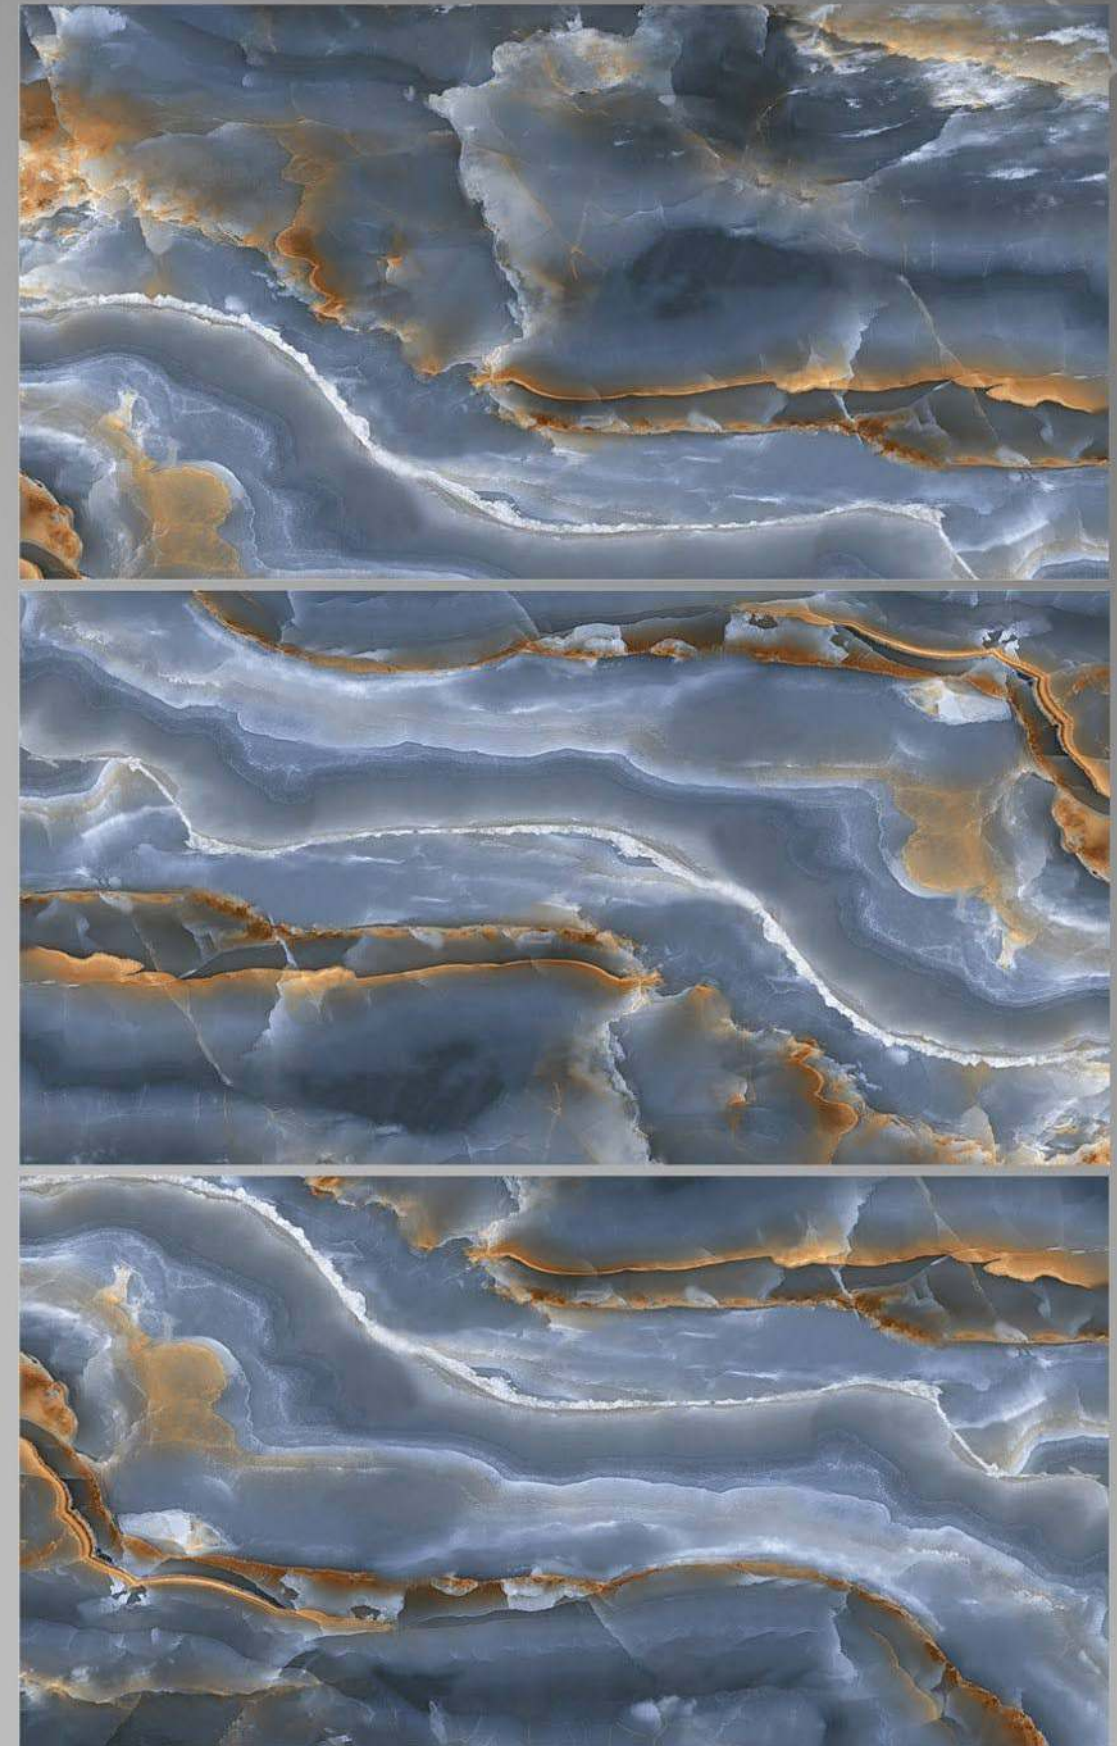

LEGATO

INTERNATIONAL QUALITY PREMIUM TILES

LEGATO - 4025
600 X1200

FINISH
HIGH GLOSSY

3 RANDOM