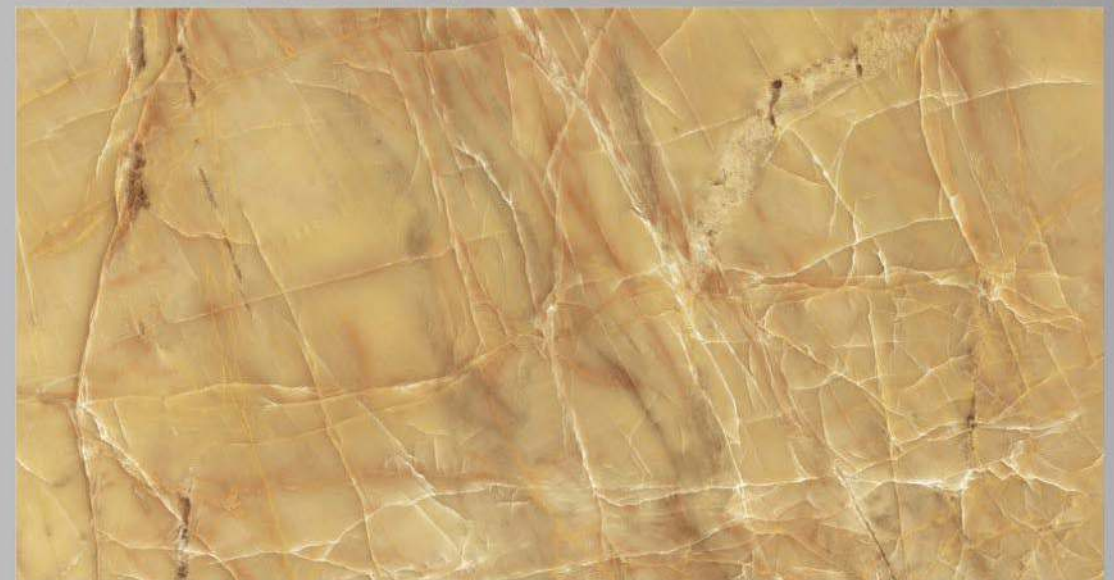

LEGATO

INTERNATIONAL QUALITY PREMIUM TILES

LEGATO - 20010

600 X 1200

FINISH

HIGH GLOSSY

4 RANDOM