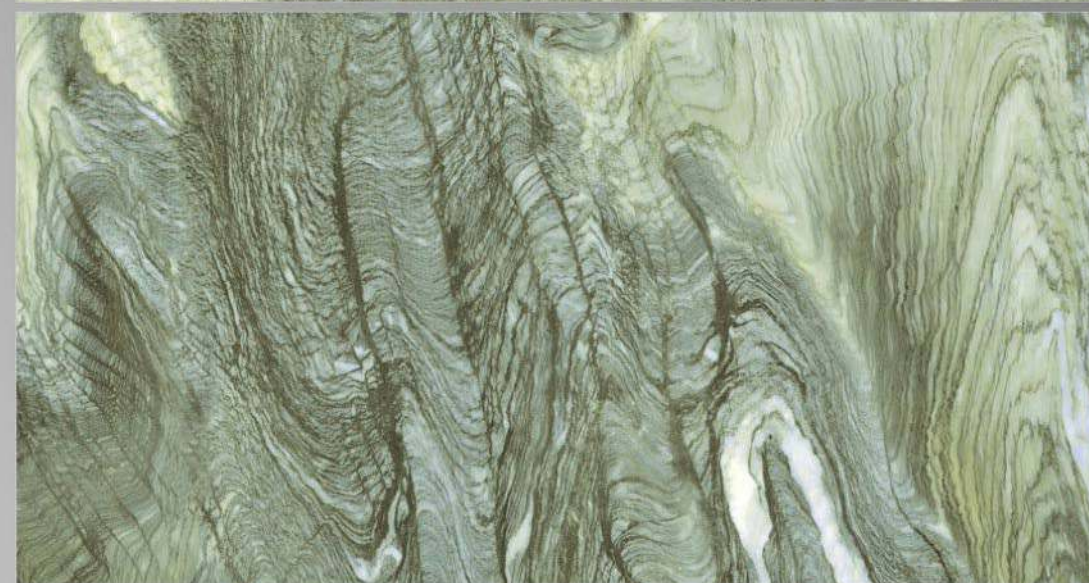

HIGH GLOSSY

5 RANDOM

LEGATO

INTERNATIONAL QUALITY PREMIUM TILES

LEGATO - 20001

600 X 1200

FINISH

HIGH GLOSSY