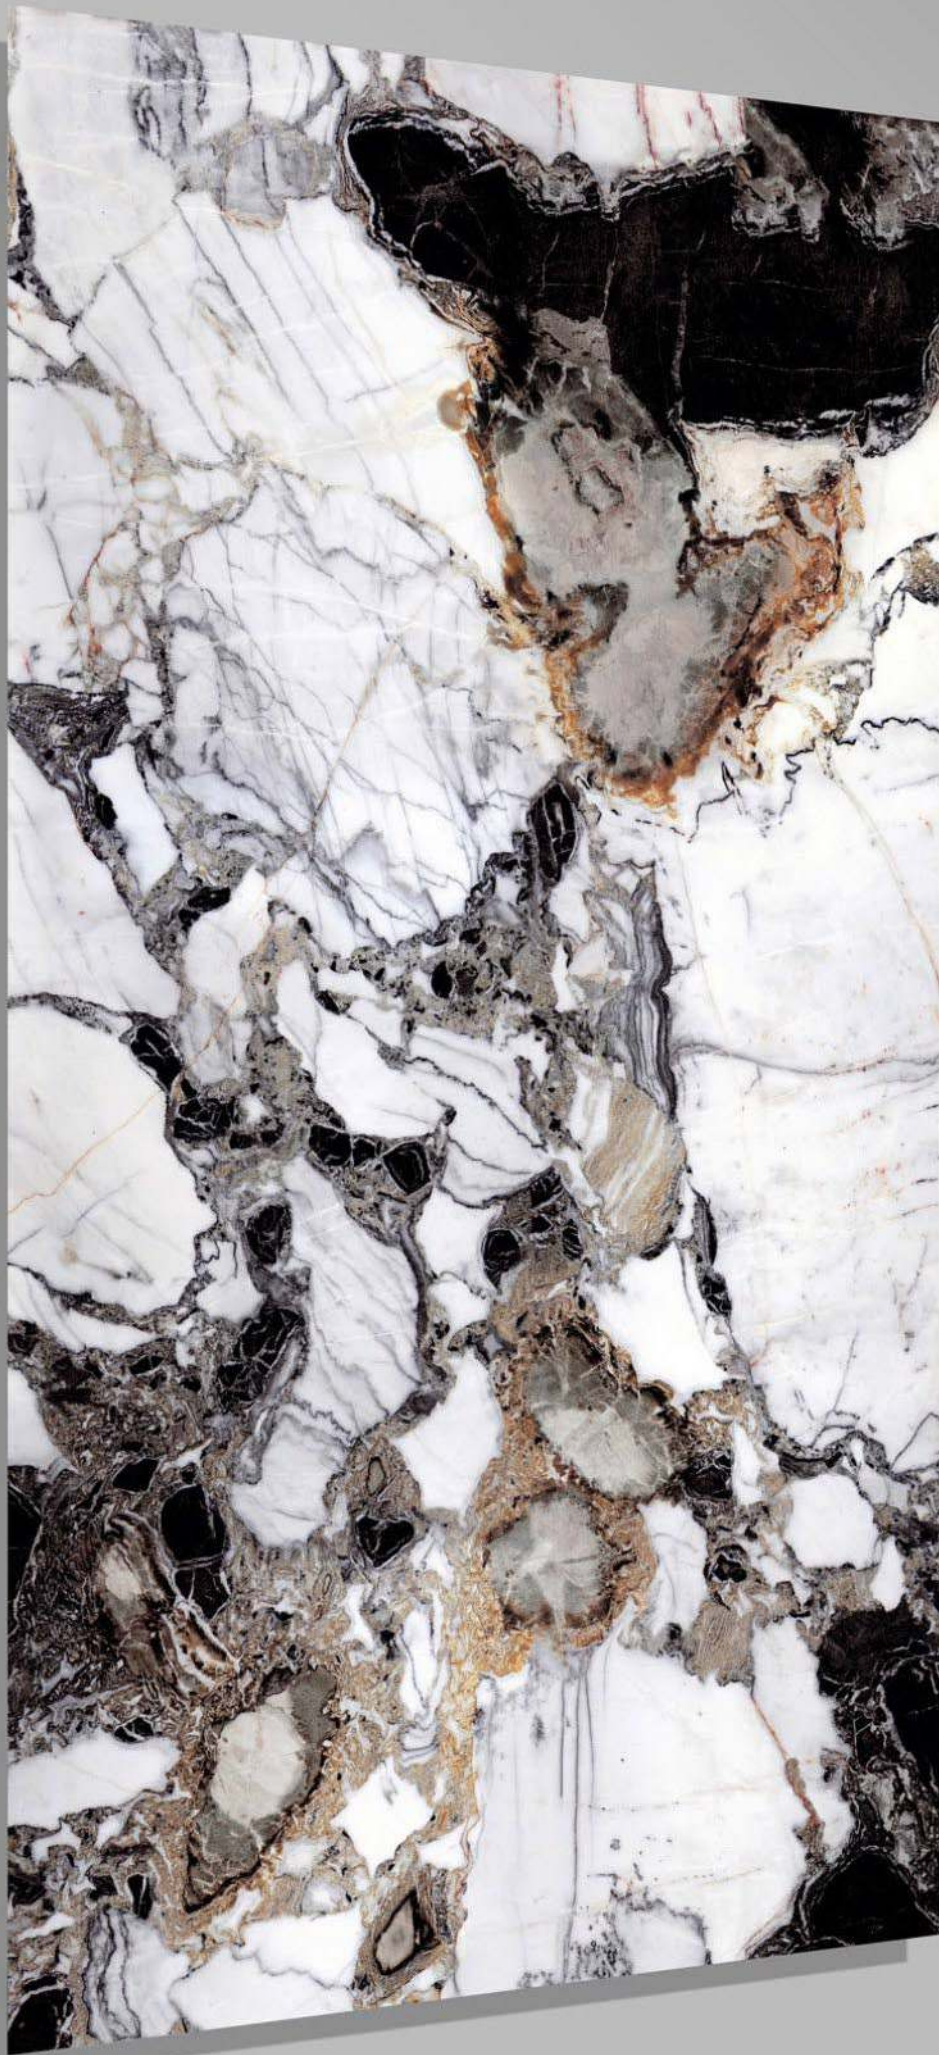

LEGATO

INTERNATIONAL QUALITY PREMIUM TILES

LEGATO - 20018

600 X 1200

FINISH

HIGH GLOSSY

4 RANDOM

LEGATO