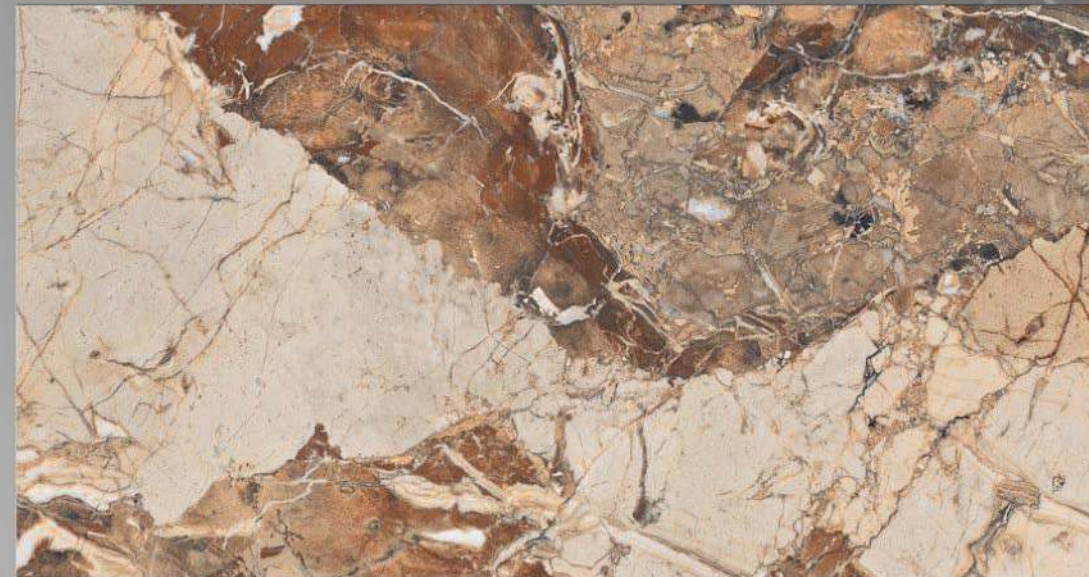

2 RANDOM

LEGATO

INTERNATIONAL QUALITY PREMIUM TILES

LEGATO - 4044
600 X1200

FINISH
HIGH GLOSSY

3 RANDOM

LEGATO

INTERNATIONAL QUALITY PREMIUM TILES