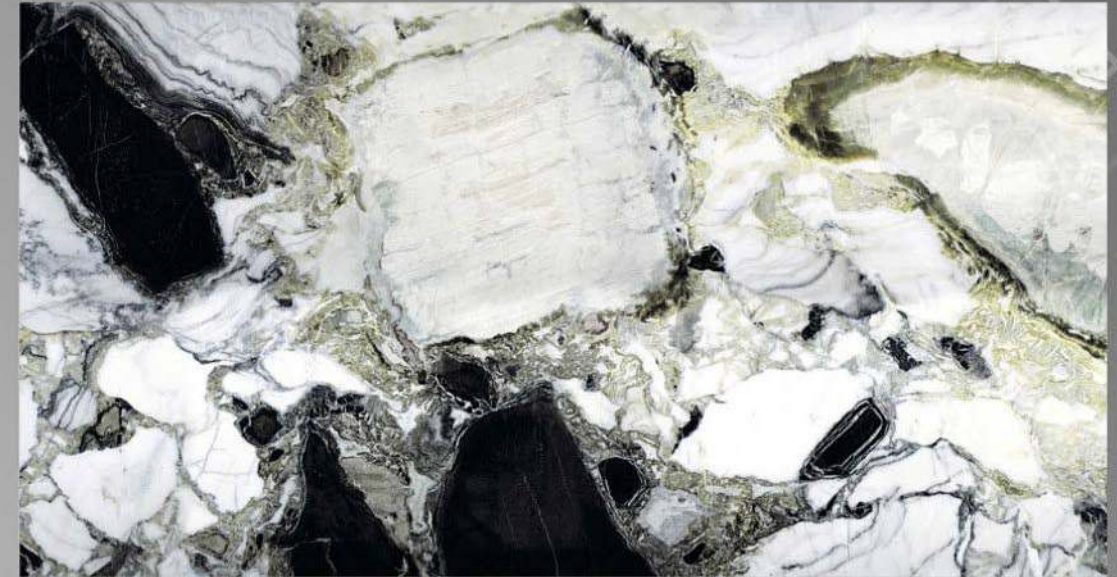

HIGH GLOSSY

4 RANDOM

LEGATO

INTERNATIONAL QUALITY PREMIUM TILES

LEGATO - 20017

600 X 1200

FINISH
HIGH GLOSSY

4 RANDOM