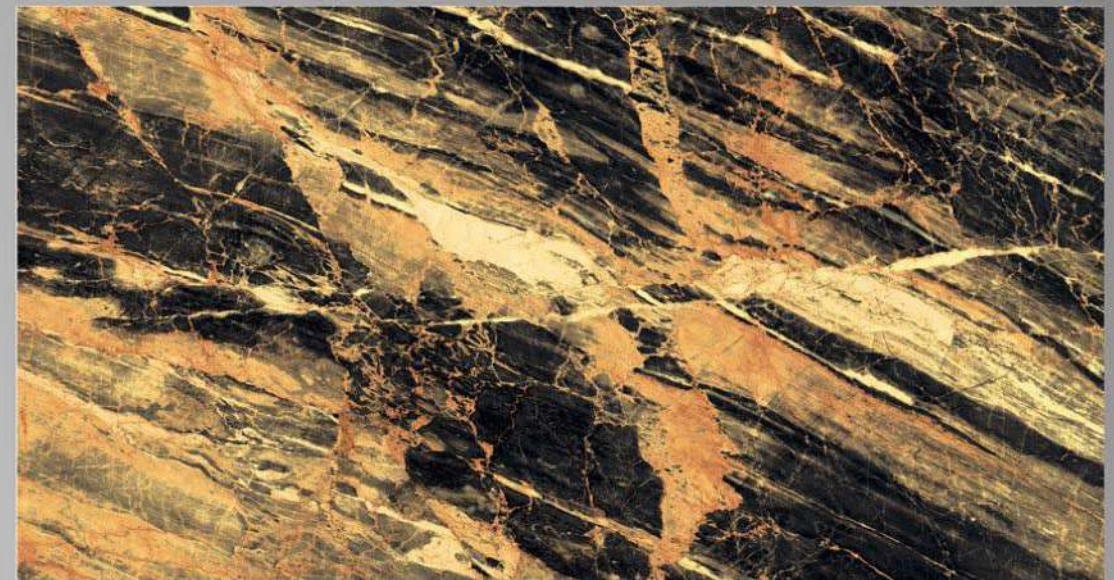

LEGATO

INTERNATIONAL QUALITY PREMIUM TILES

LEGATO - 20066

600 X 1200

FINISH

HIGH GLOSSY

4 RANDOM