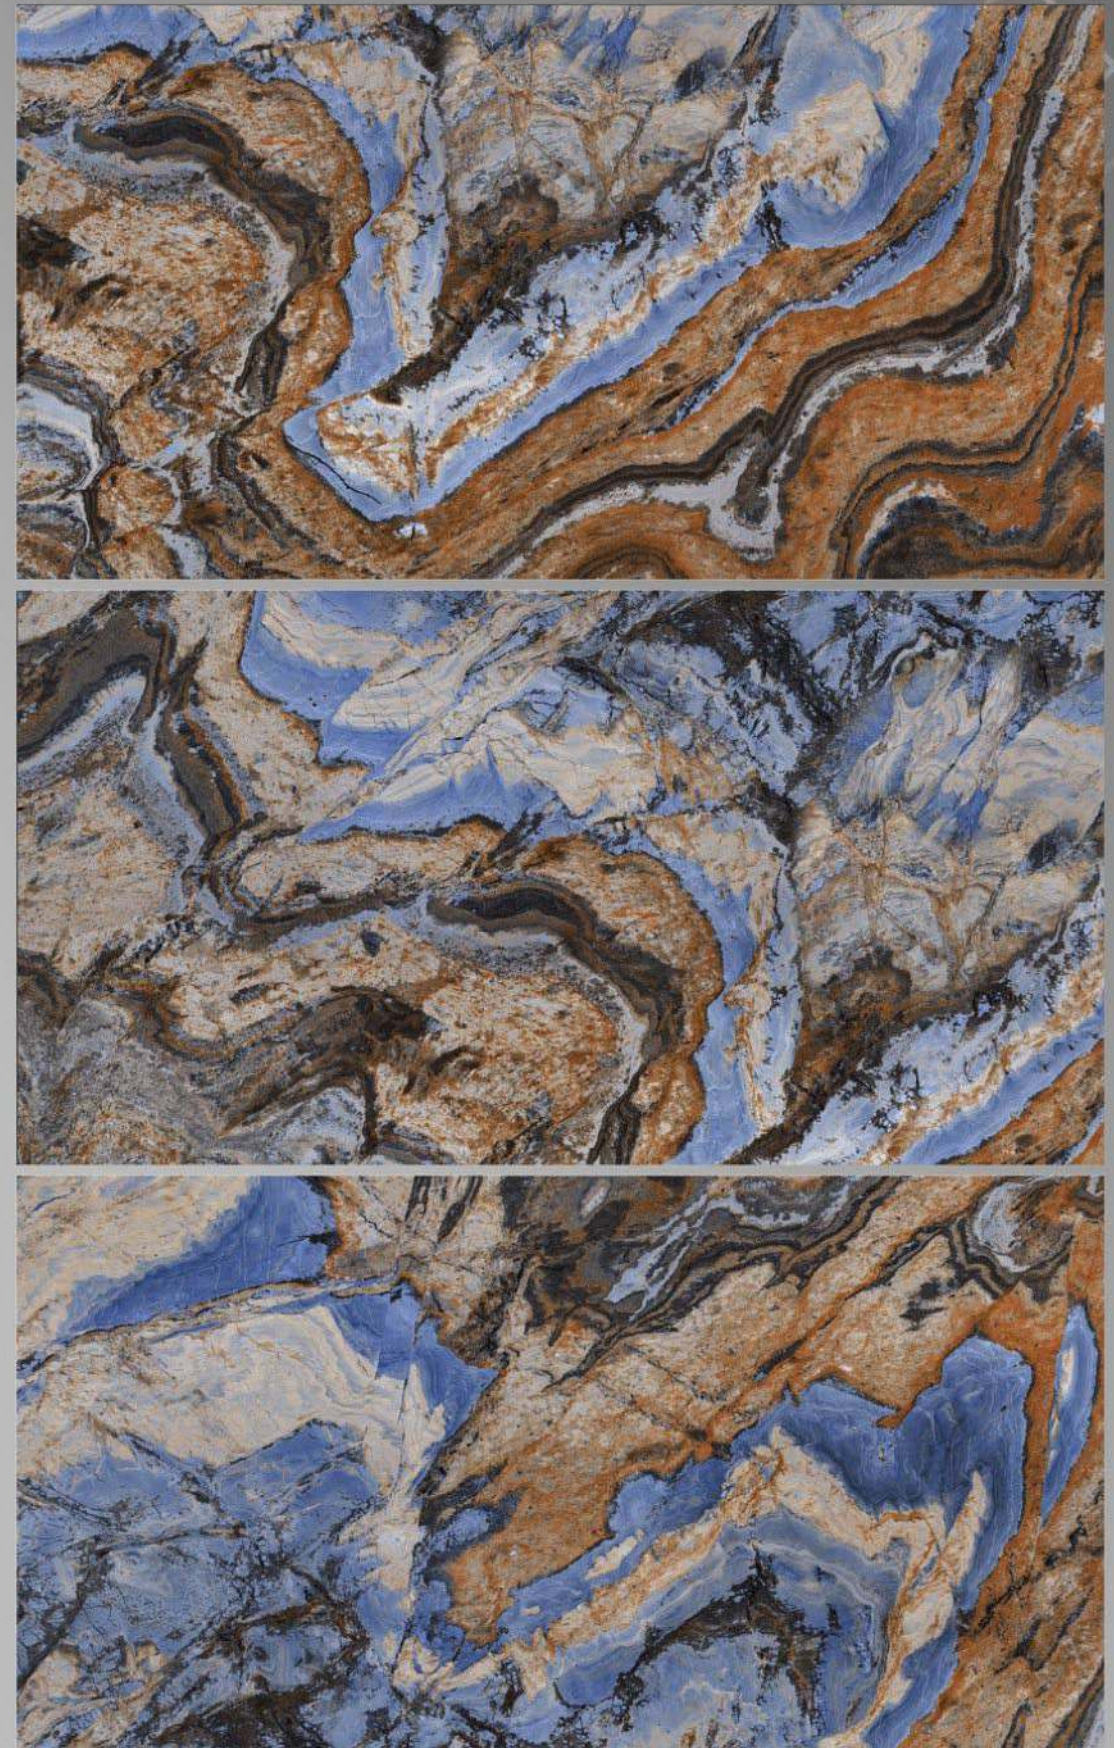

LEGATO

INTERNATIONAL QUALITY PREMIUM TILES

LEGATO - 4045
600 X1200

FINISH
HIGH GLOSSY

3 RANDOM