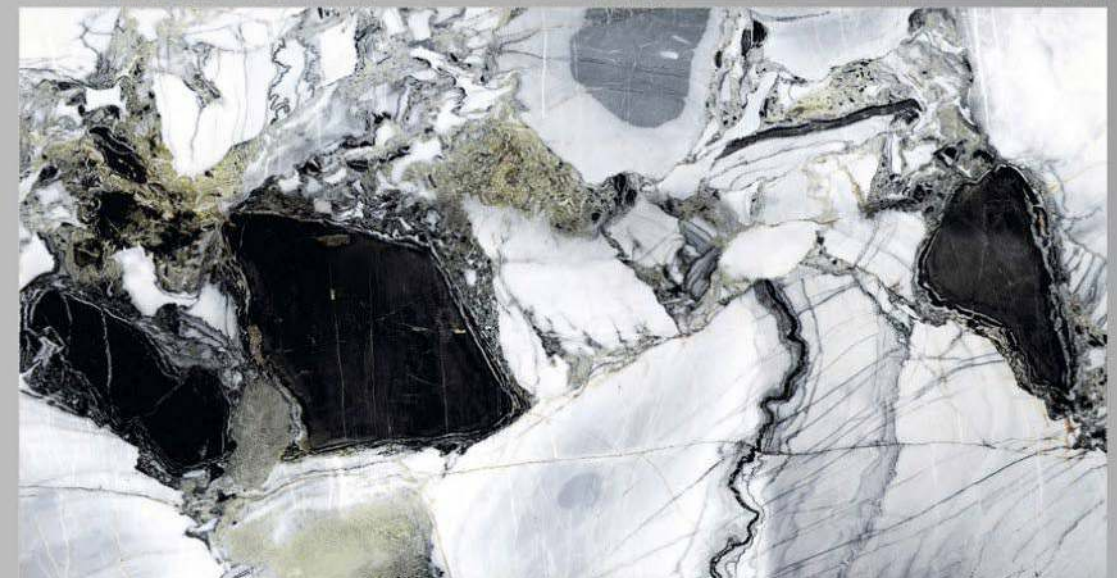

HIGH GLOSSY

4 RANDOM

LEGATO

INTERNATIONAL QUALITY PREMIUM TILES

LEGATO - 20017

600 X 1200

FINISH
HIGH GLOSSY

4 RANDOM