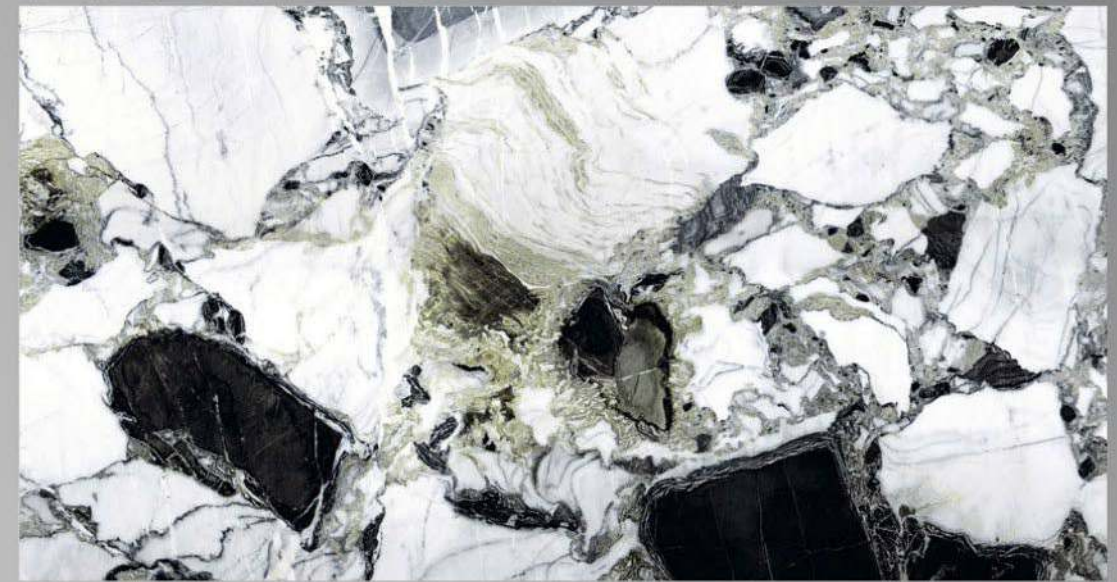

HIGH GLOSSY

4 RANDOM

LEGATO

INTERNATIONAL QUALITY PREMIUM TILES

LEGATO - 20017

600 X 1200

FINISH
HIGH GLOSSY

4 RANDOM