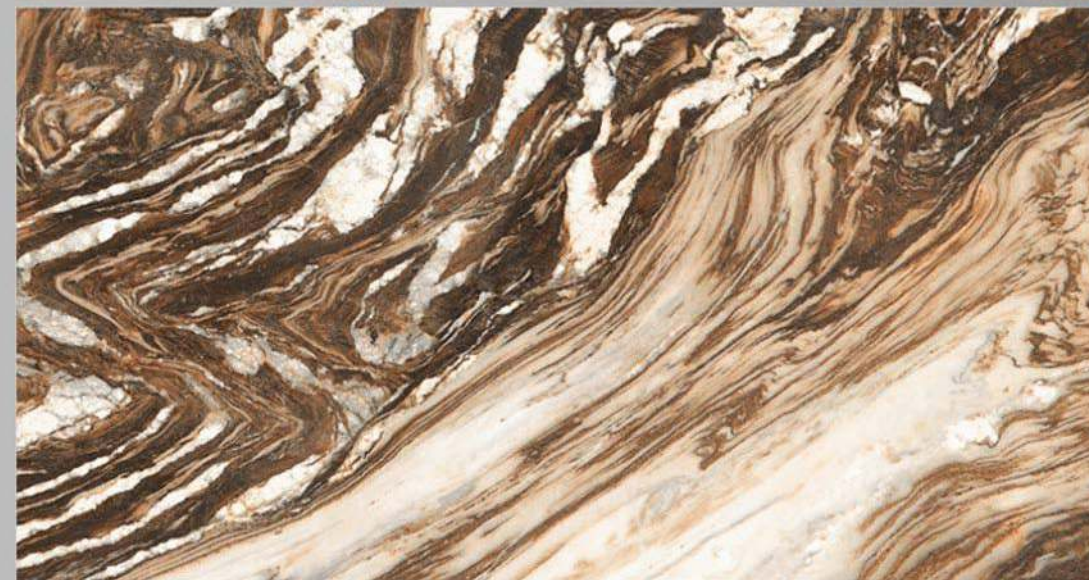

INTERNATIONAL QUALITY PREMIUM TILES

LEGATO - 4007
600 X1200

FINISH
HIGH GLOSSY

6 RANDOM

LEGATO

INTERNATIONAL QUALITY PREMIUM TILES

LEGATO - 4009
600 X1200

FINISH
HIGH GLOSSY