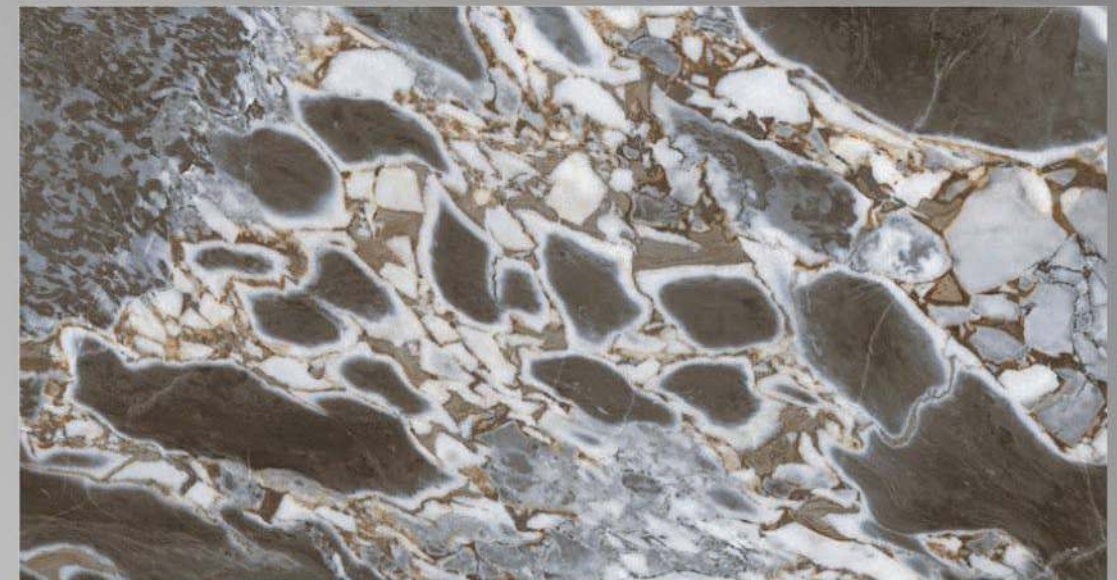

LEGATO - 1009
600 X1200

FINISH
HIGH GLOSSY

4 RANDOM

LEGATO

INTERNATIONAL QUALITY PREMIUM TILES

LEGATO - 1057
600 X1200

FINISH
HIGH GLOSSY

4 RANDOM