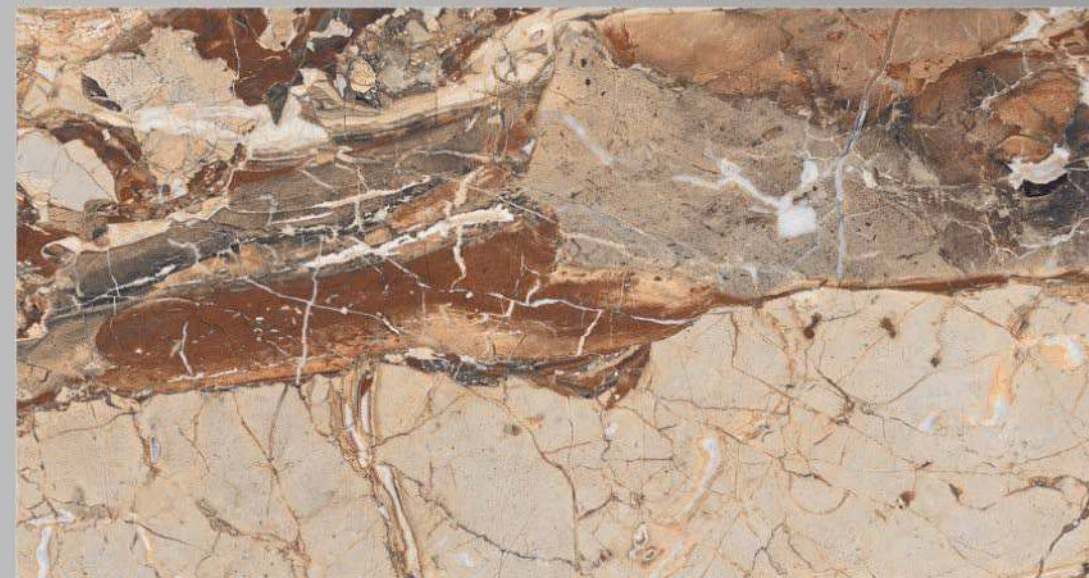

2 RANDOM

LEGATO

INTERNATIONAL QUALITY PREMIUM TILES

LEGATO - 4044
600 X1200

FINISH
HIGH GLOSSY

3 RANDOM

LEGATO

INTERNATIONAL QUALITY PREMIUM TILES