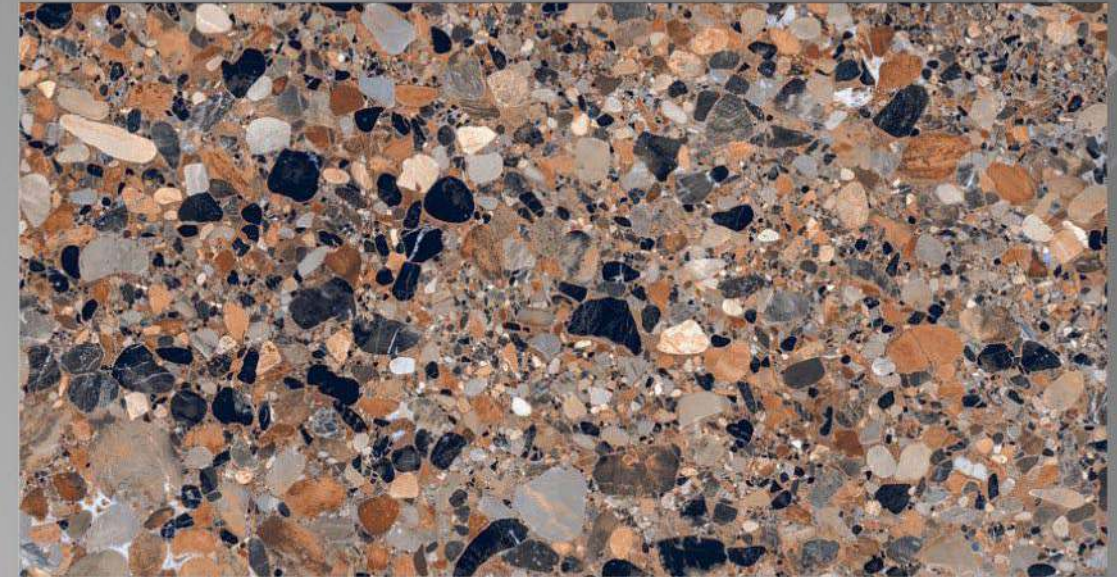

LEGATO - 4045
600 X1200

FINISH
HIGH GLOSSY

3 RANDOM

LEGATO

INTERNATIONAL QUALITY PREMIUM TILES

LEGATO - 4046
600 X1200

FINISH
HIGH GLOSSY

3 RANDOM