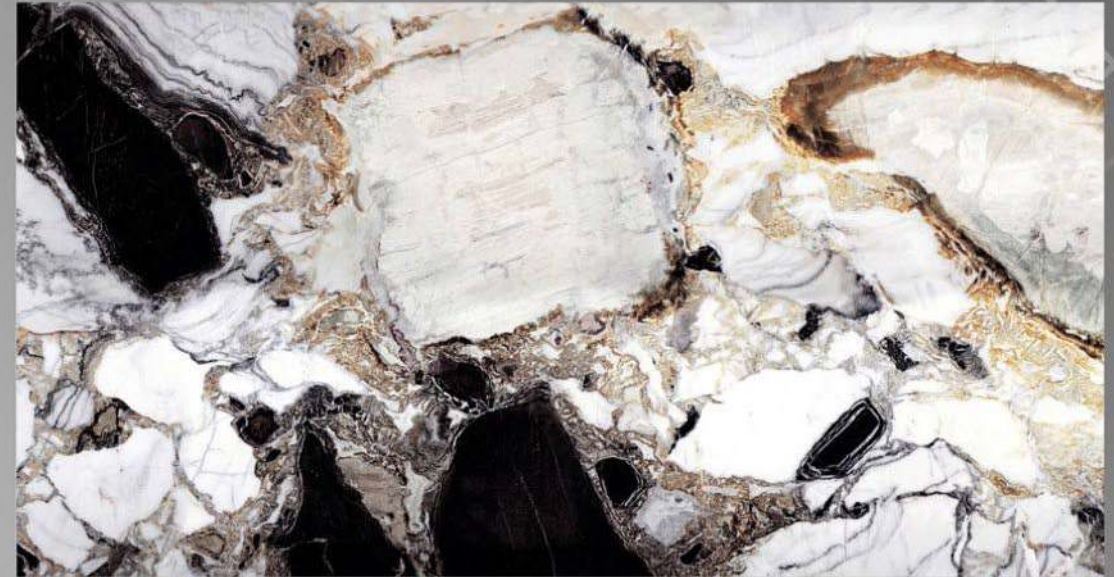

LEGATO

INTERNATIONAL QUALITY PREMIUM TILES

LEGATO - 20018

600 X 1200

FINISH

HIGH GLOSSY

4 RANDOM

LEGATO