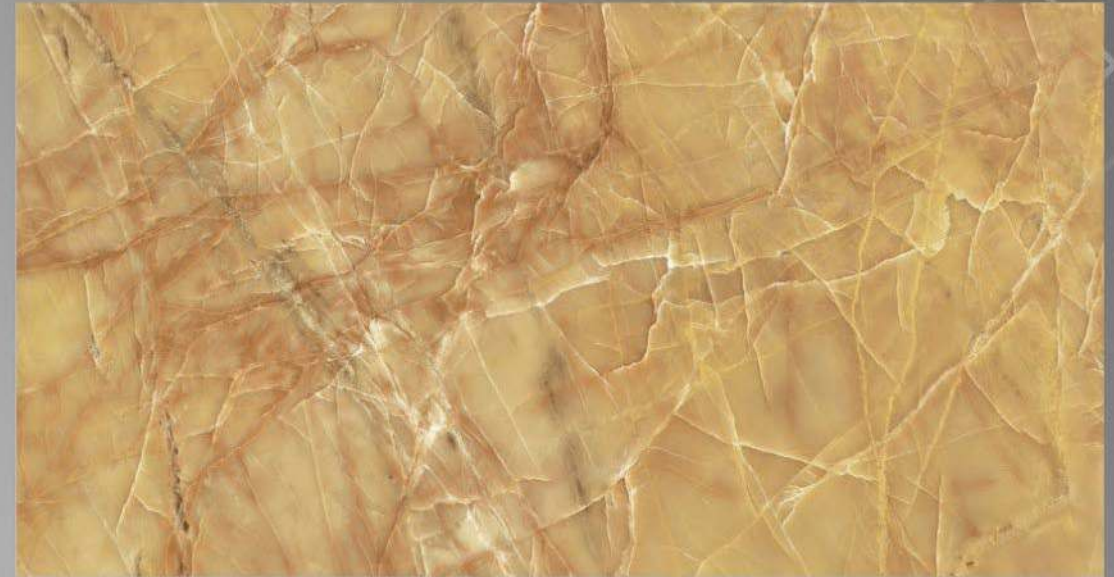

LEGATO

INTERNATIONAL QUALITY PREMIUM TILES

LEGATO - 20010

600 X 1200

FINISH

HIGH GLOSSY

4 RANDOM