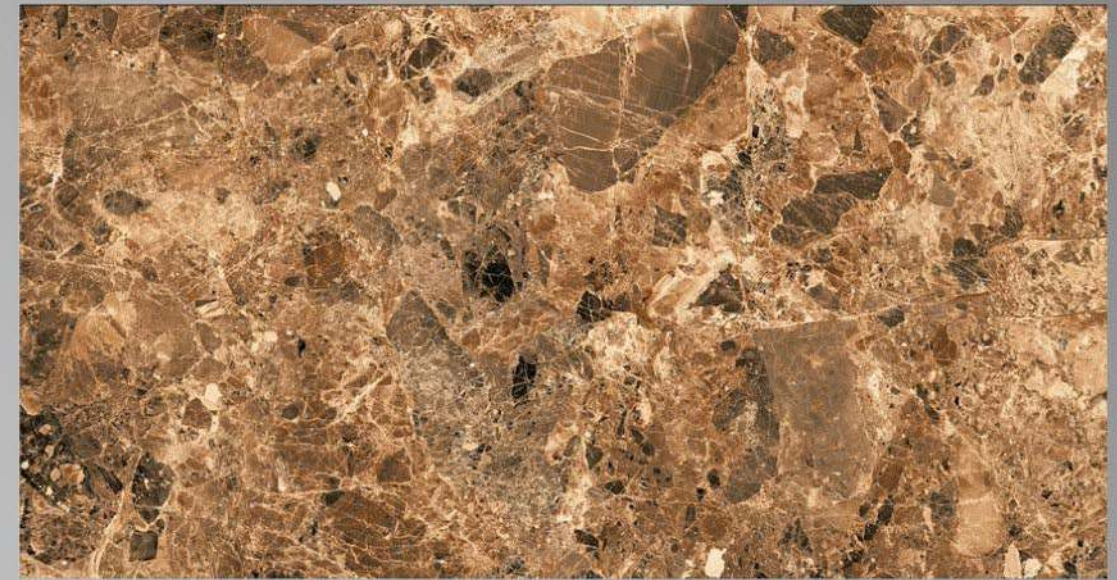

LEGATO - 4020
600 X1200

FINISH
HIGH GLOSSY

1 RANDOM

LEGATO

INTERNATIONAL QUALITY PREMIUM TILES

LEGATO - 4021
600 X1200

FINISH
HIGH GLOSSY

1 RANDOM