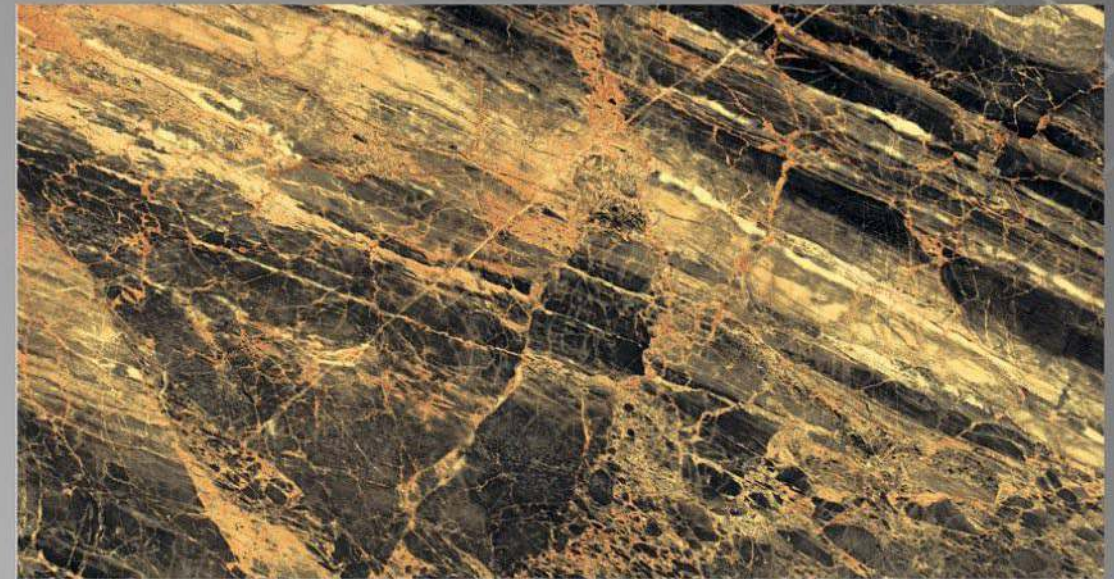

LEGATO

INTERNATIONAL QUALITY PREMIUM TILES

LEGATO - 20066

600 X 1200

FINISH

HIGH GLOSSY

4 RANDOM