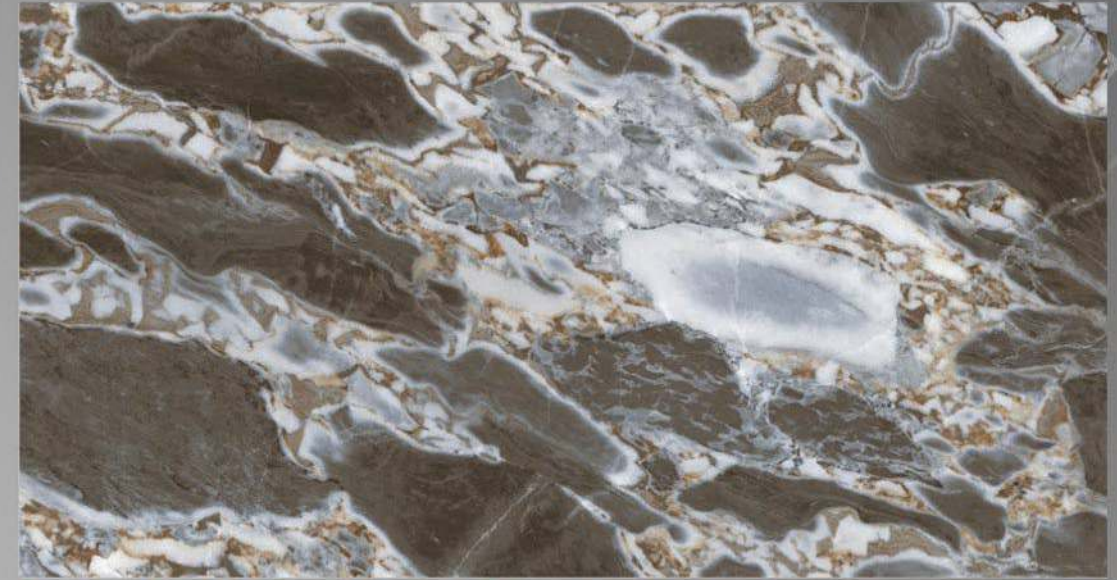

LEGATO - 1009
600 X1200

FINISH
HIGH GLOSSY

4 RANDOM

LEGATO

INTERNATIONAL QUALITY PREMIUM TILES

LEGATO - 1057
600 X1200

FINISH
HIGH GLOSSY

4 RANDOM