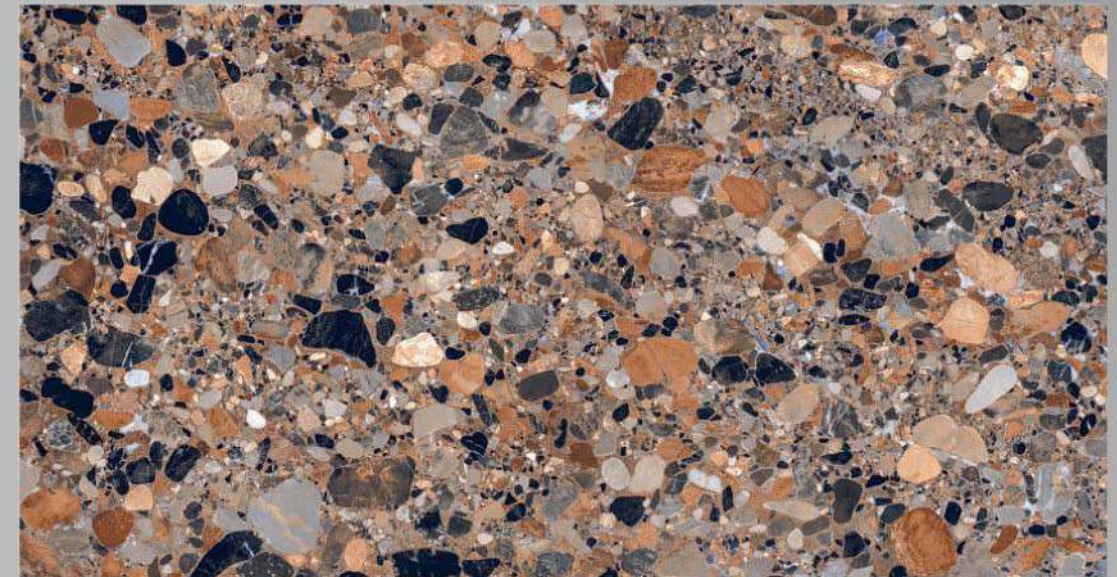

LEGATO - 4045
600 X1200

FINISH
HIGH GLOSSY

3 RANDOM

LEGATO

INTERNATIONAL QUALITY PREMIUM TILES

LEGATO - 4046
600 X1200

FINISH
HIGH GLOSSY

3 RANDOM