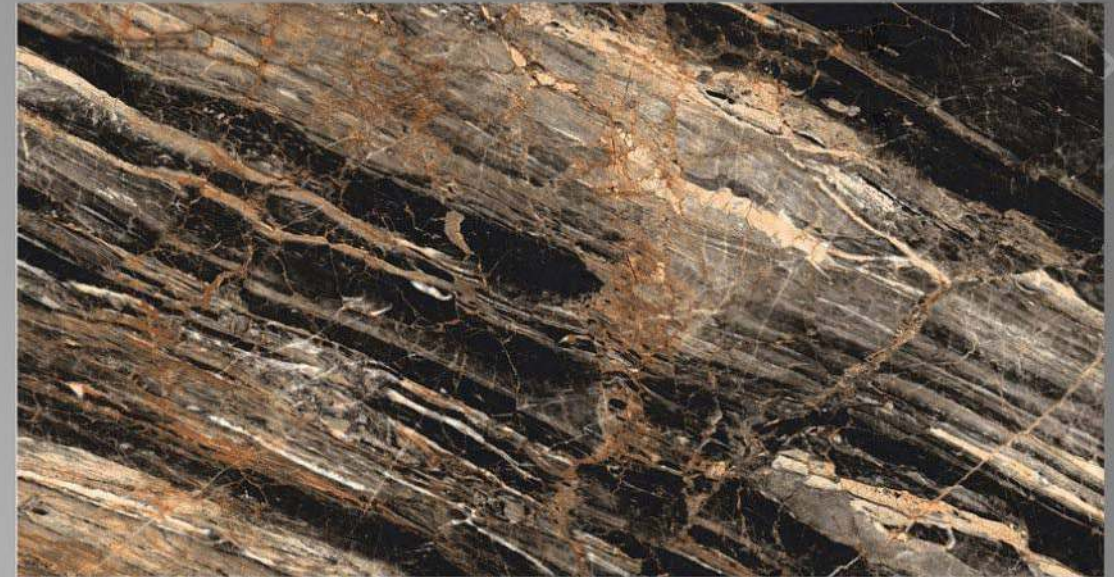

LEGATO

INTERNATIONAL QUALITY PREMIUM TILES

LEGATO - 20064

600 X 1200

FINISH

HIGH GLOSSY

4 RANDOM

LEGATO