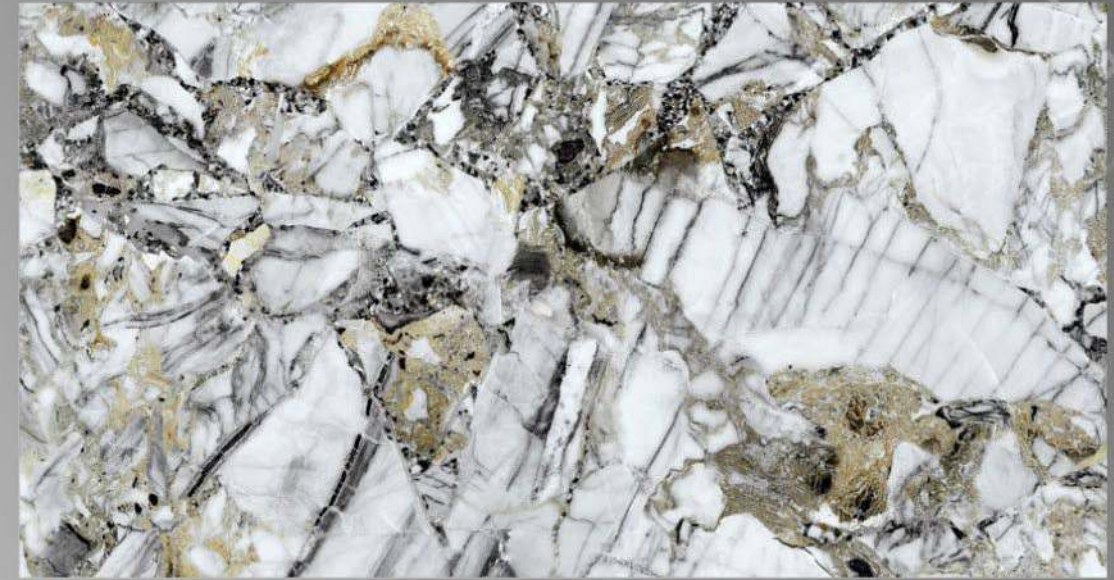

LEGATO

INTERNATIONAL QUALITY PREMIUM TILES

LEGATO - 20004

600 X 1200

FINISH

HIGH GLOSSY

4 RANDOM

LEGATO