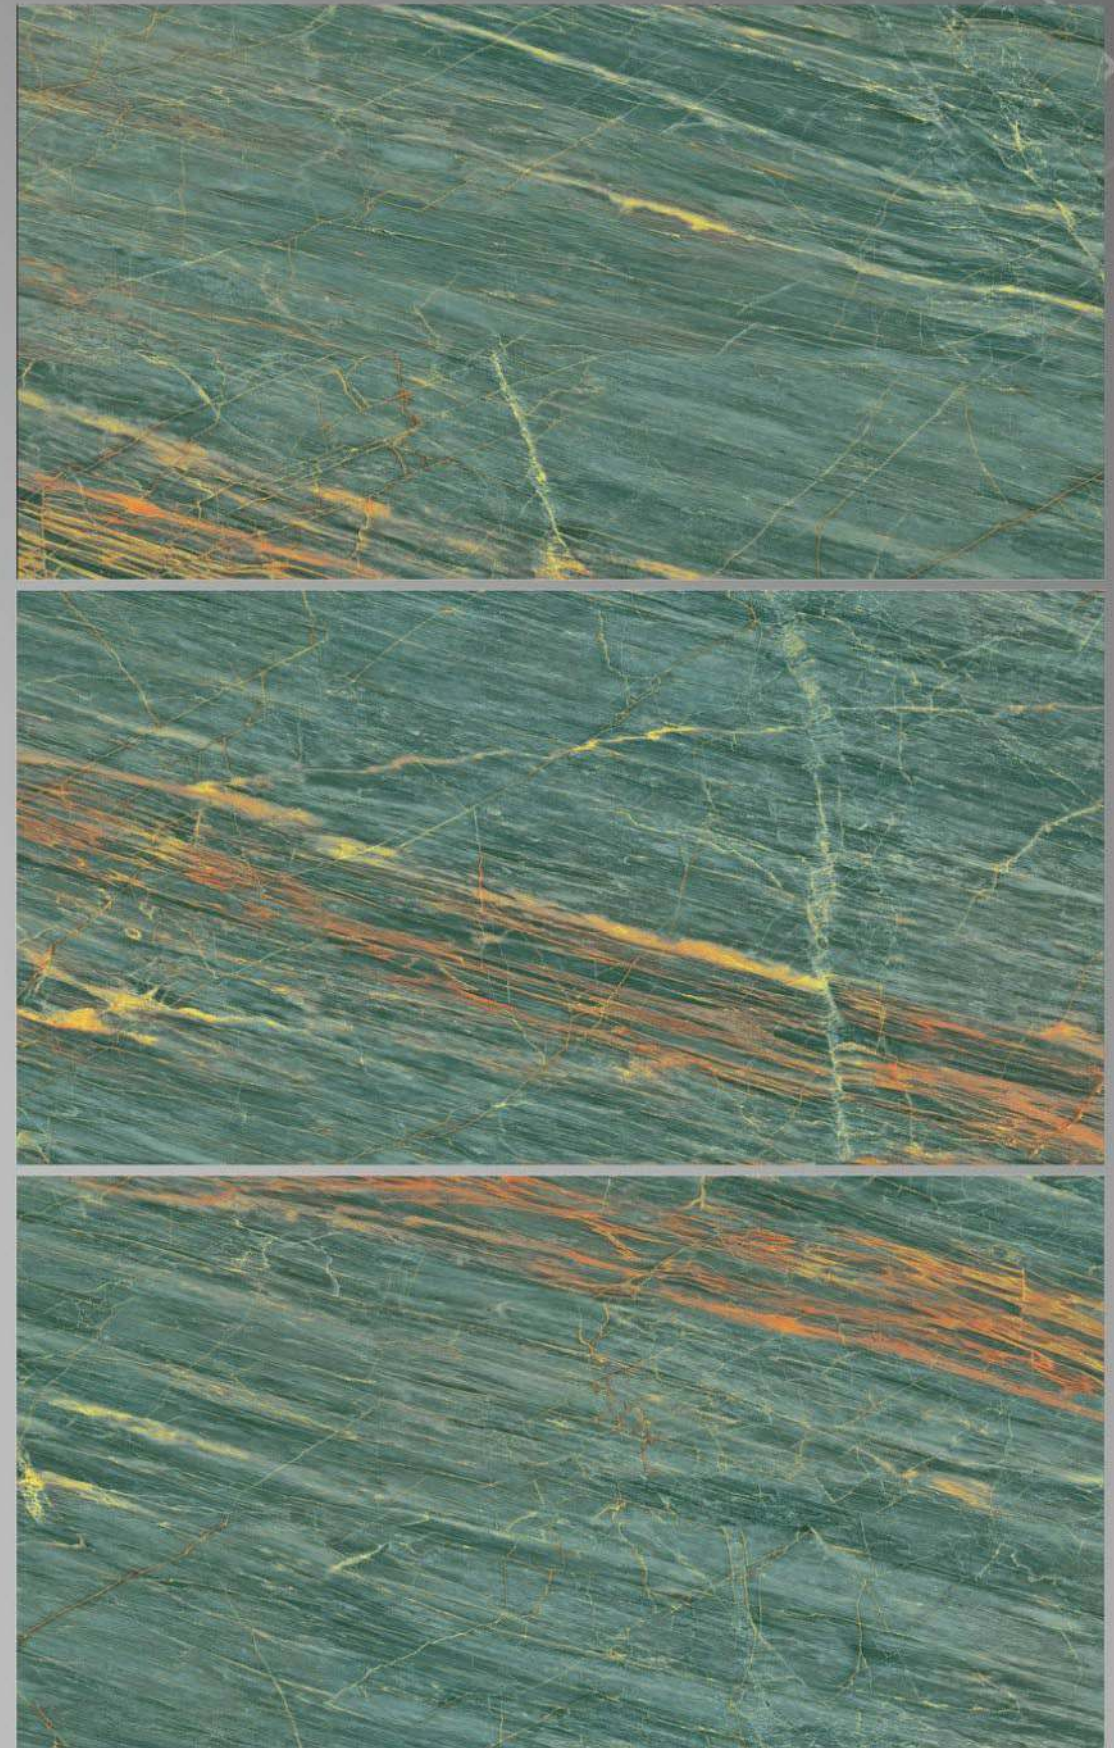

HIGH GLOSSY

4 RANDOM

LEGATO

INTERNATIONAL QUALITY PREMIUM TILES

LEGATO - 20044

600 X 1200

FINISH

HIGH GLOSSY