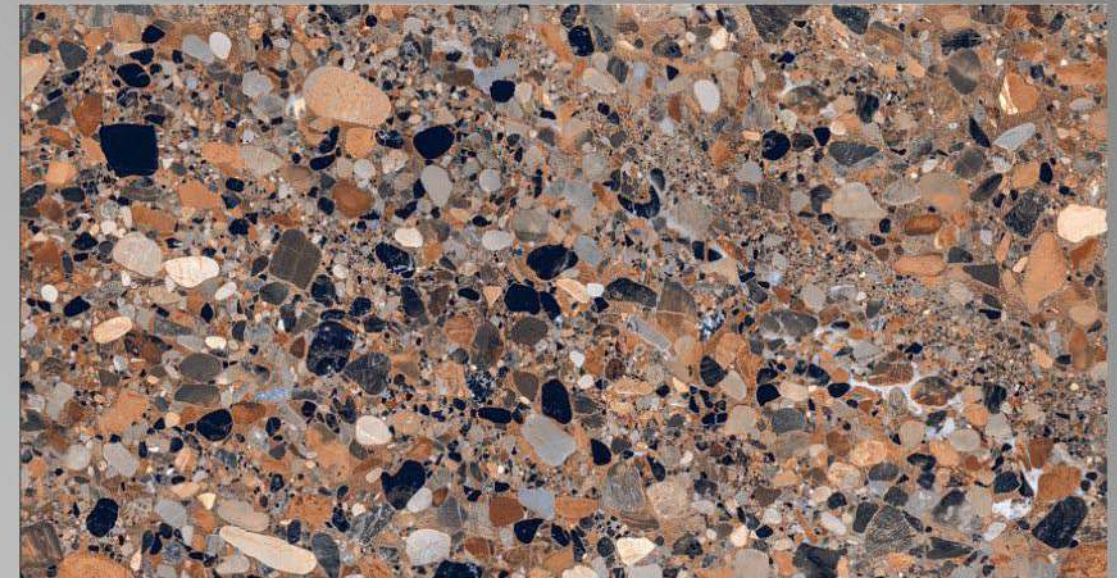

LEGATO - 4045
600 X1200

FINISH
HIGH GLOSSY

3 RANDOM

LEGATO

INTERNATIONAL QUALITY PREMIUM TILES

LEGATO - 4046
600 X1200

FINISH
HIGH GLOSSY

3 RANDOM