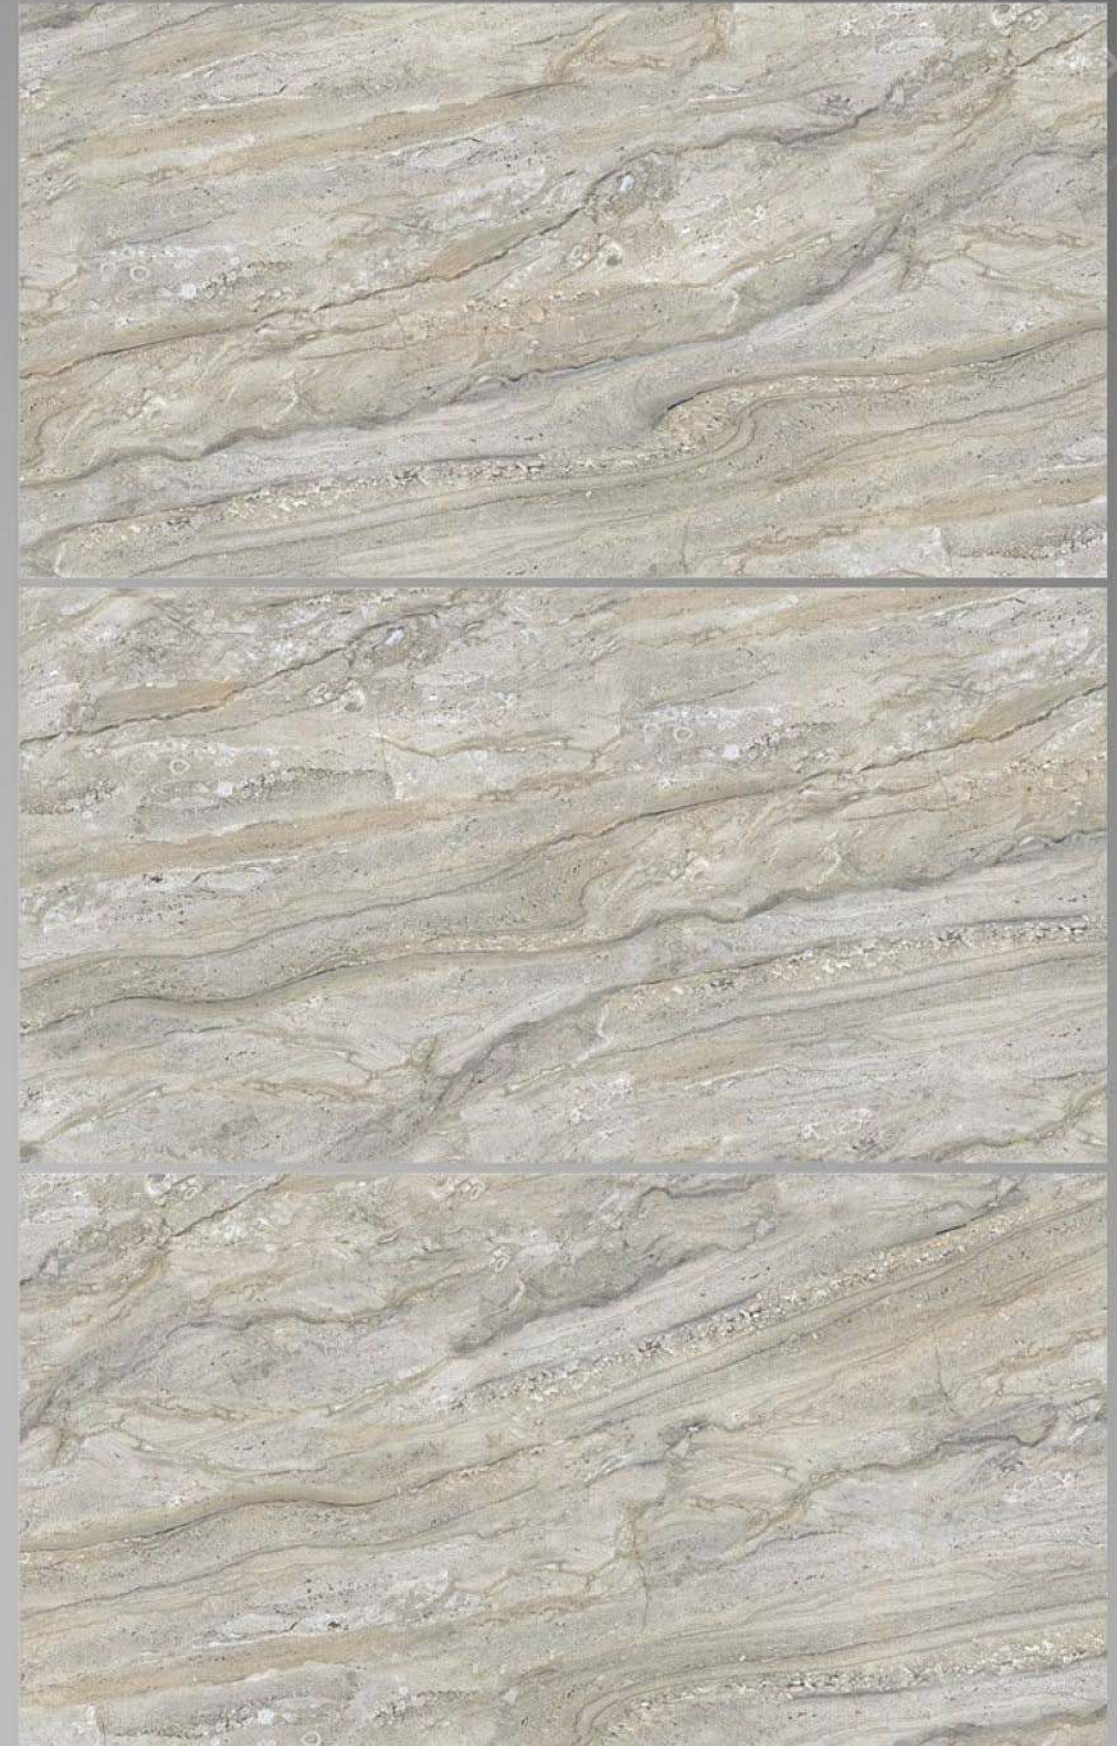

LEGATO
INTERNATIONAL QUALITY PREMIUM TILES

HABANA_GREY

600 X 1200

FINISH

GLOSSY

4 RANDOM