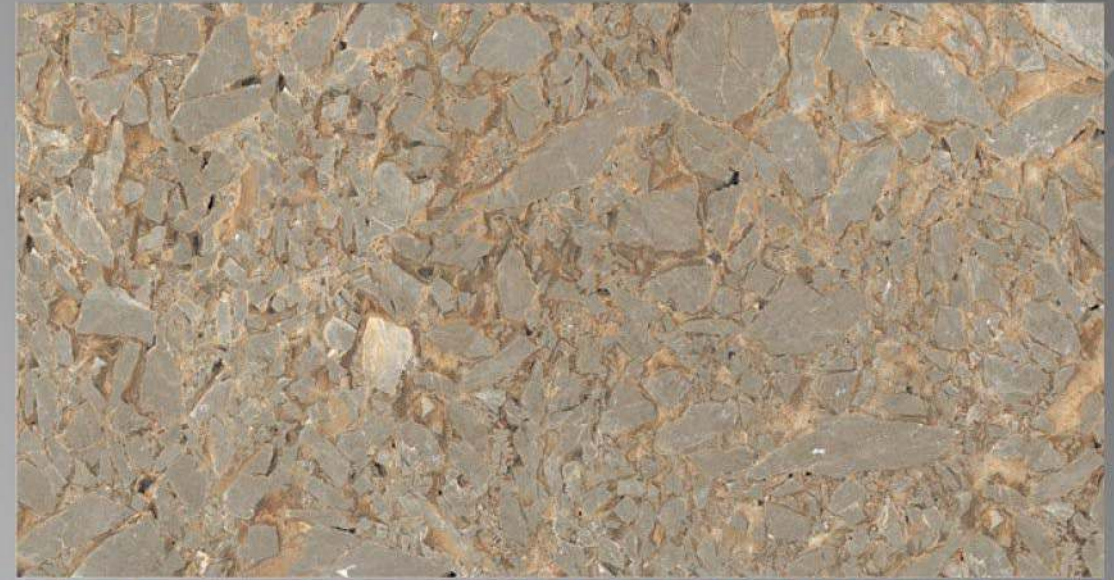

LEGATO
INTERNATIONAL QUALITY PREMIUM TILES

Adrina Stone Green

600 X 1200

FINISH

GLOSSY

3 RANDOM