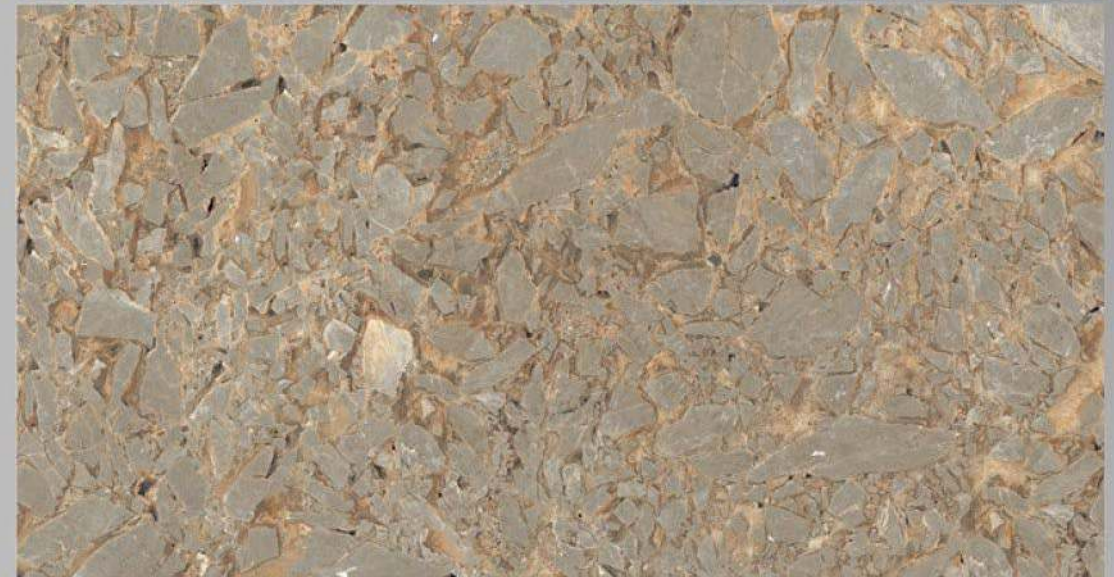

LEGATO
INTERNATIONAL QUALITY PREMIUM TILES

Adrina Stone Green

600 X 1200

FINISH

GLOSSY

3 RANDOM