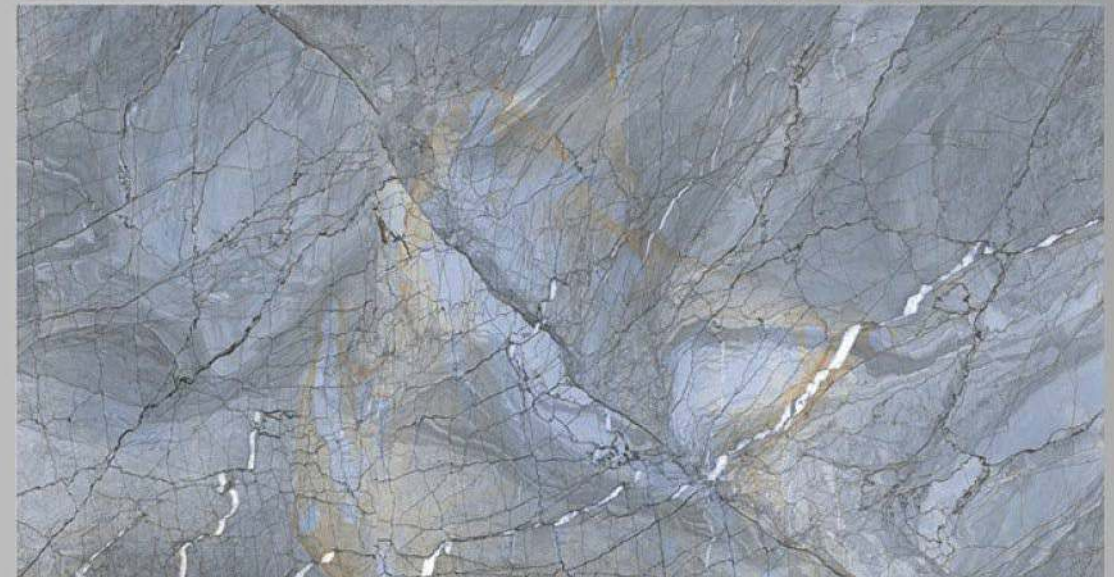

LEGATO
INTERNATIONAL QUALITY PREMIUM TILES

AZURO_AZUL

600 X 1200

FINISH

GLOSSY

4 RANDOM