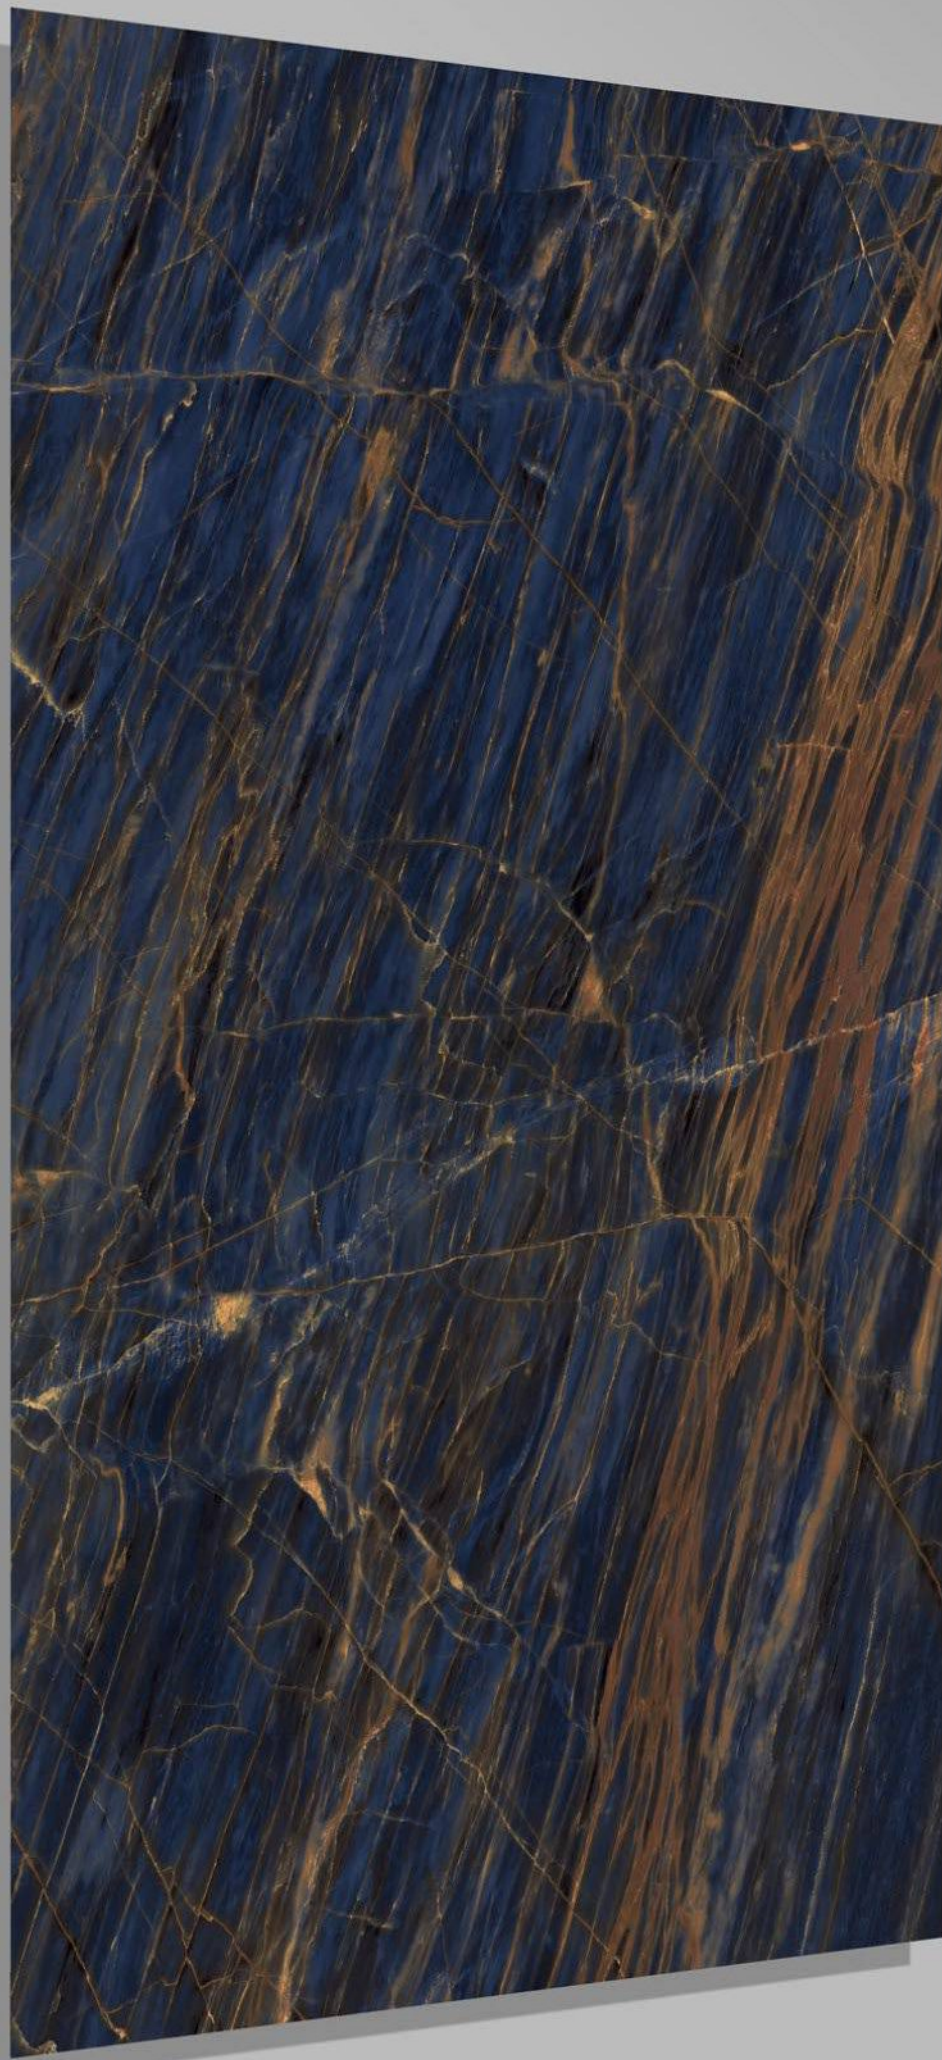

LEGATO

INTERNATIONAL QUALITY PREMIUM TILES

LEGATO 20042
600x1200
FINISH :
HIGH GLOSSY

4 RANDOM