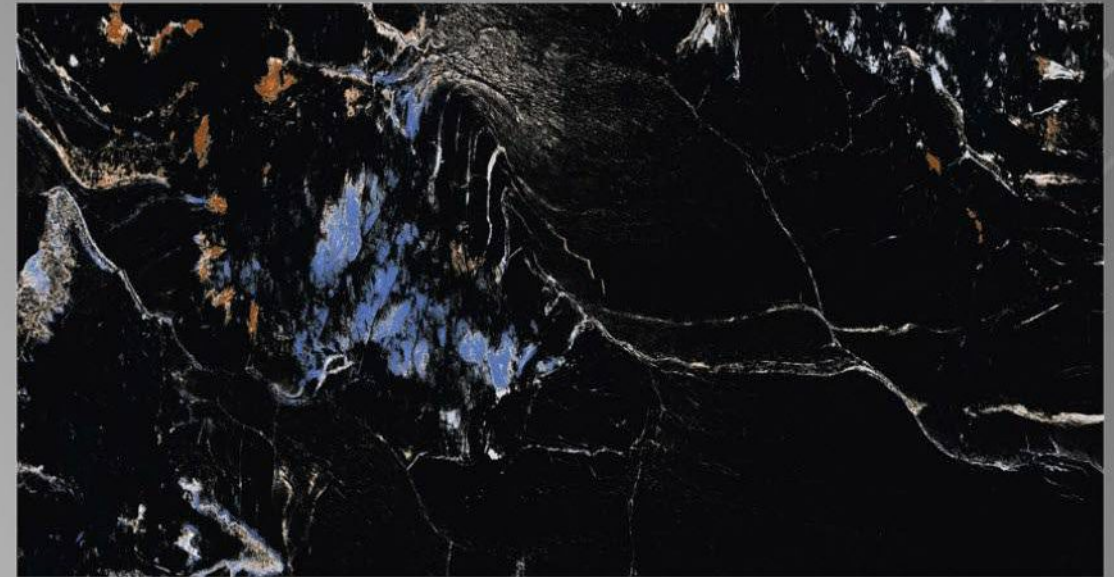

LEGATO

INTERNATIONAL QUALITY PREMIUM TILES

LEGATO 4038
600x1200
FINISH :
HIGH GLOSSY

4 RANDOM