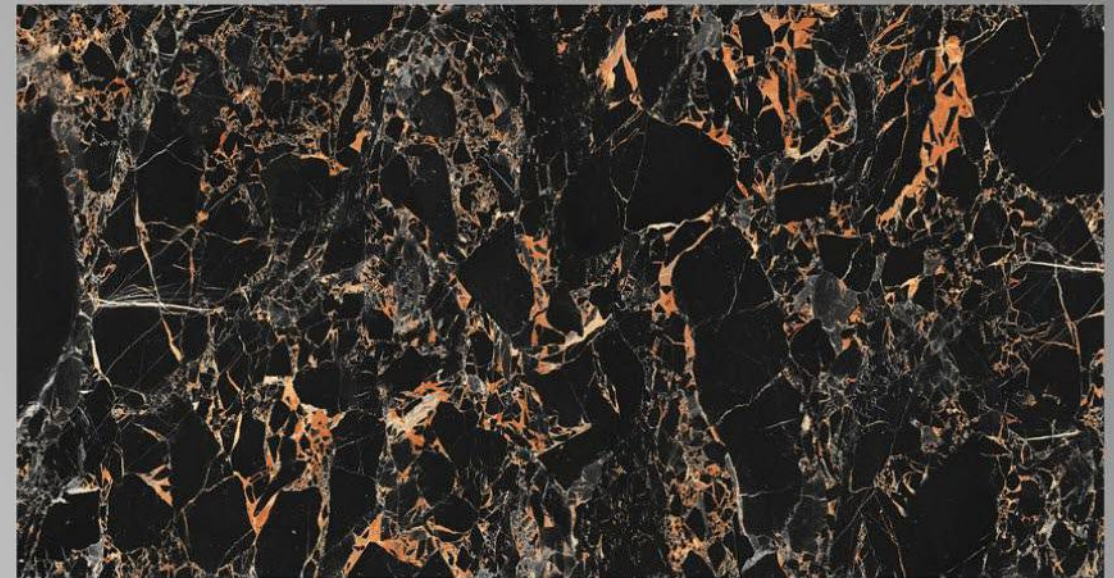

LEGATO

INTERNATIONAL QUALITY PREMIUM TILES

LEGATO 20052
600x1200
FINISH :
HIGH GLOSSY

4 RANDOM