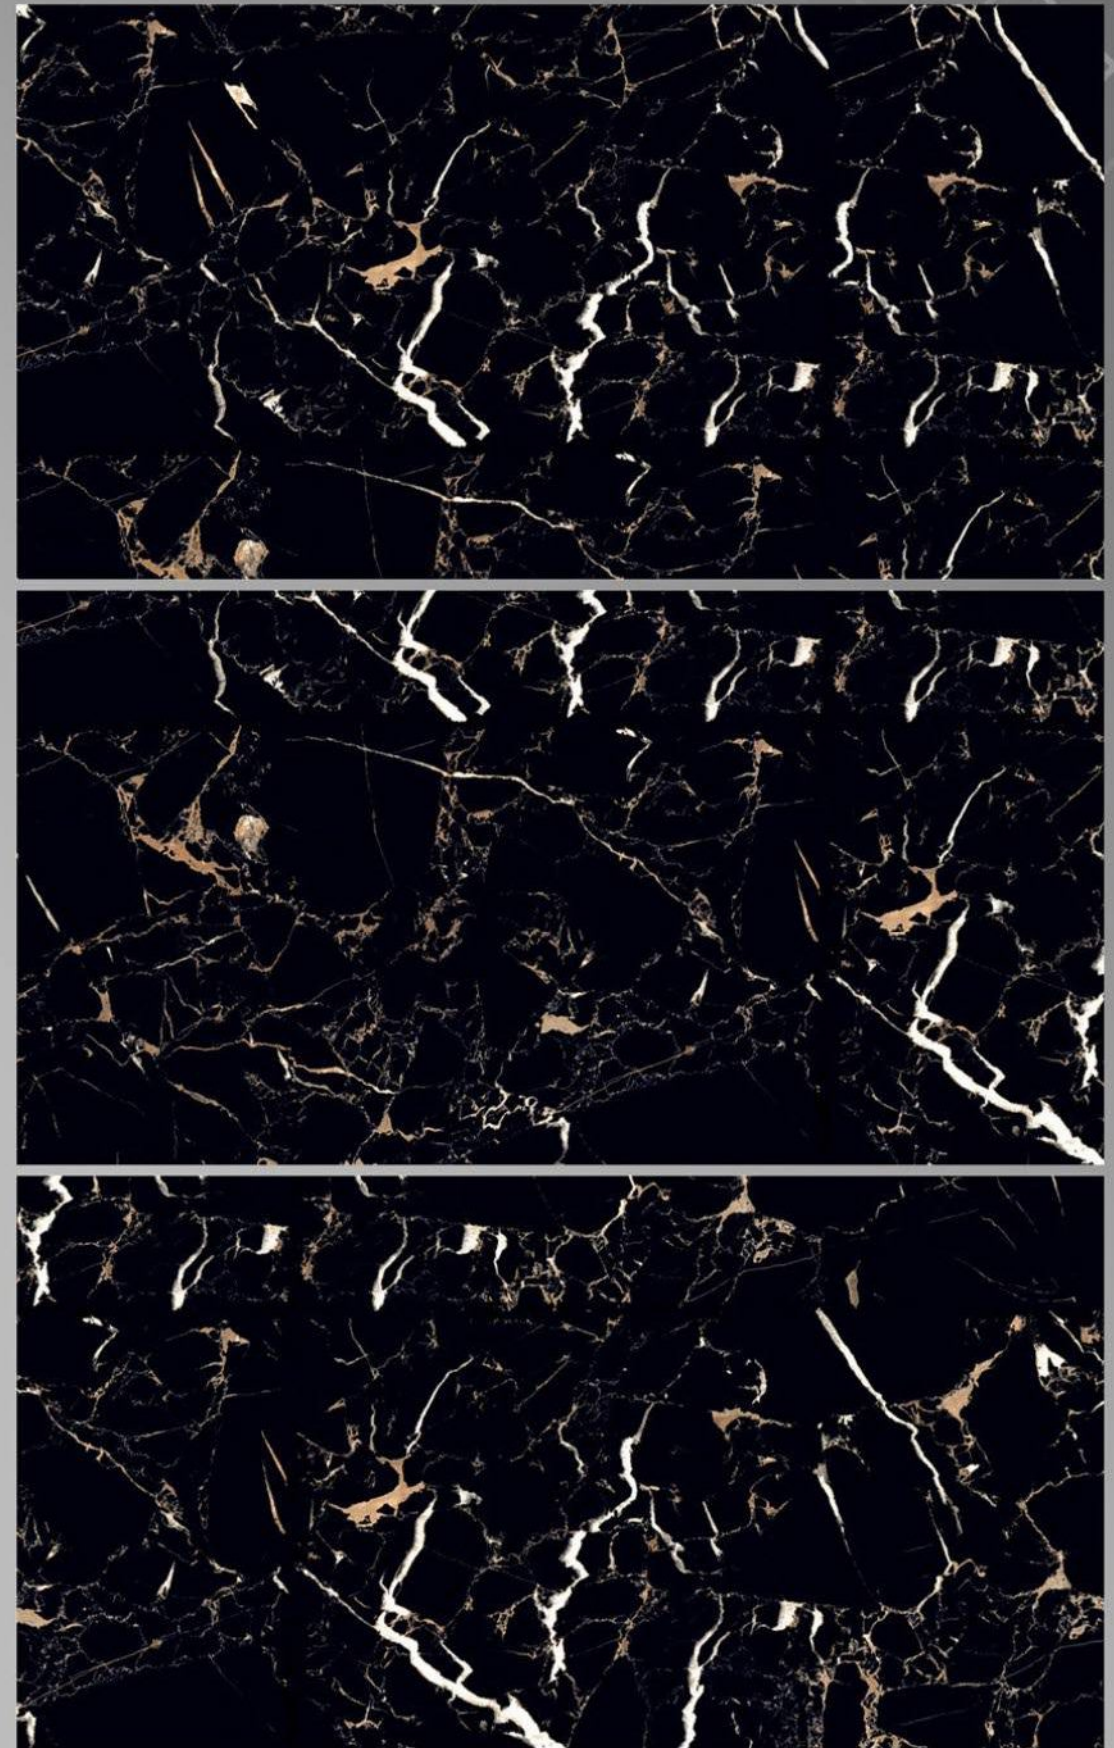

SURFACE ART

POLISHED / MATT / SATIN
HIGH GLOSSY / CARVING

SIZE

30x60cm / 60x60cm / 60x120cm
80x80cm /80x160cm / 100x100cm

LEGATO 0318
600x1200
FINISH :
HIGH GLOSSY

3 RANDOM

APOLLO BLACK
600x1200
FINISH :
HIGH GLOSSY