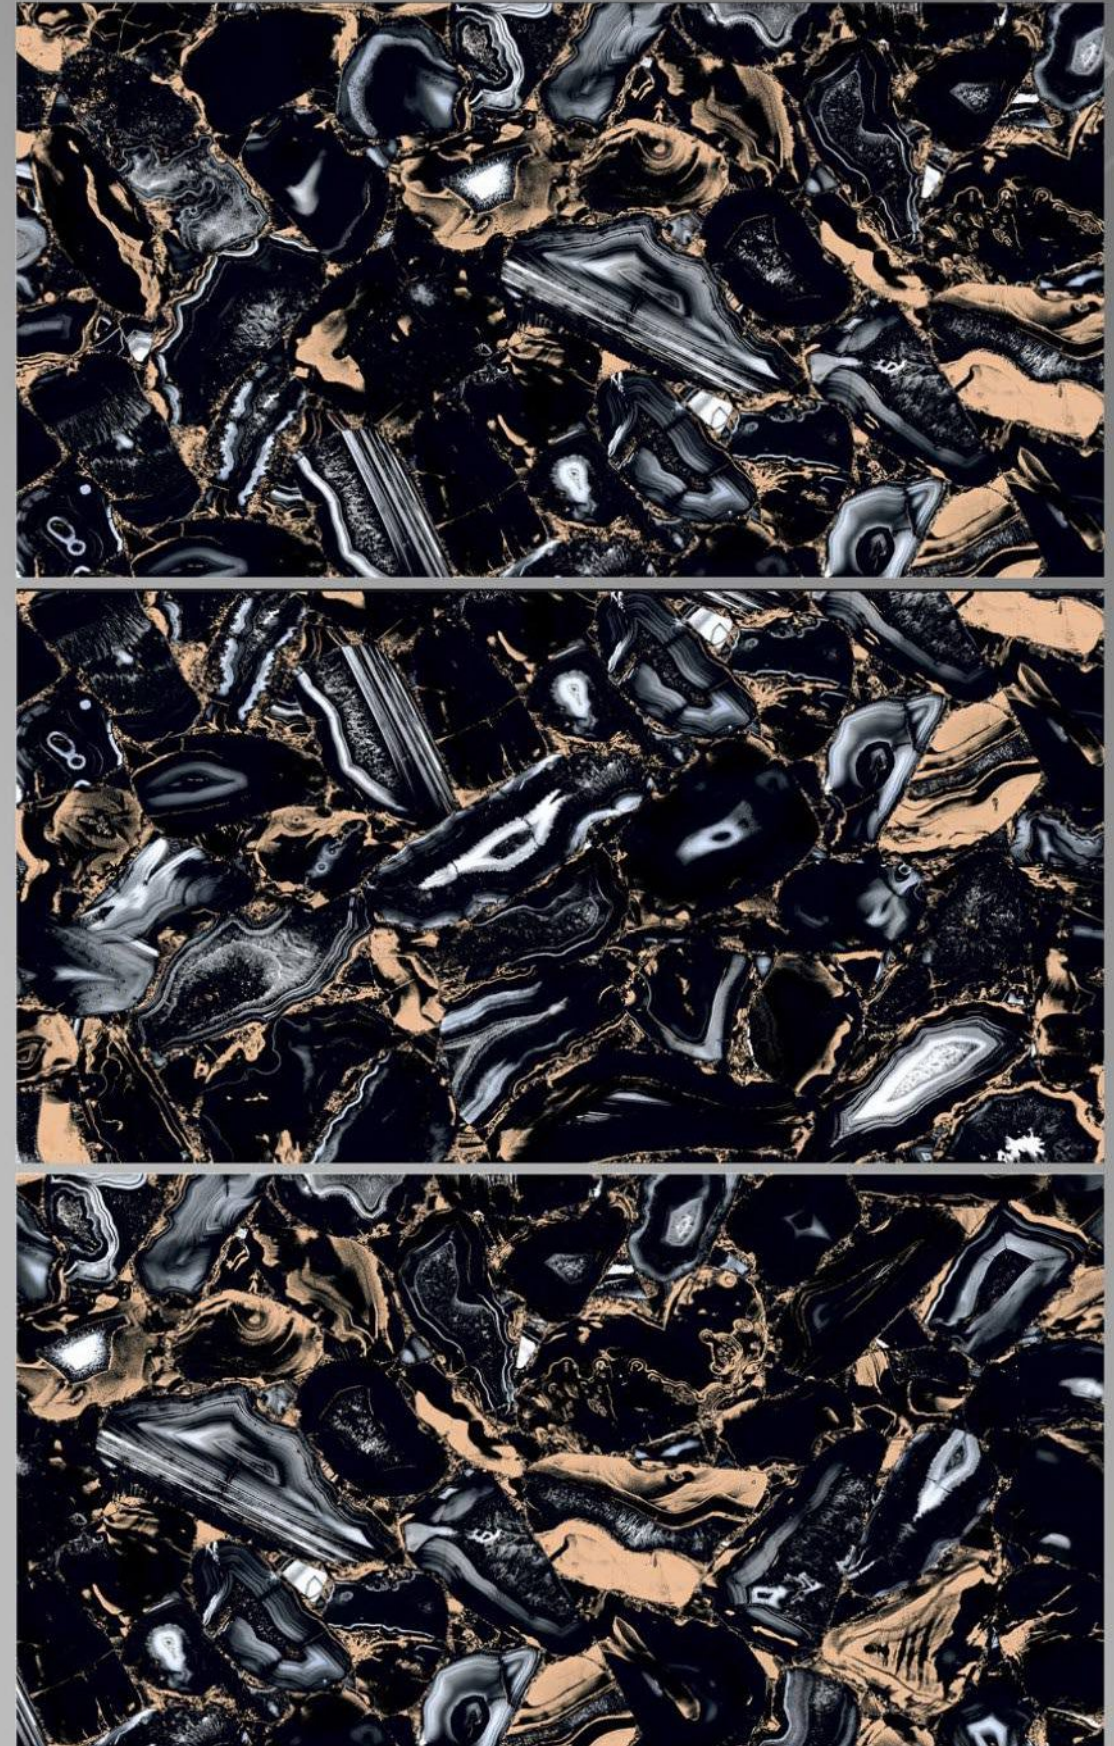

LEGATO

INTERNATIONAL QUALITY PREMIUM TILES

LEGATO 4051
600x1200
FINISH :
HIGH GLOSSY

4 RANDOM