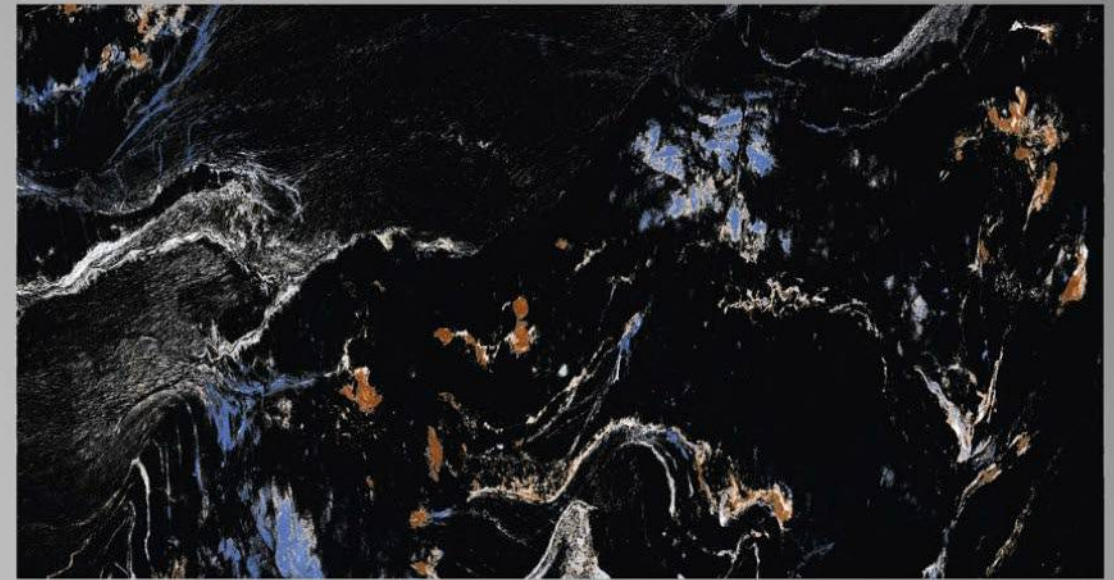

LEGATO
INTERNATIONAL QUALITY PREMIUM TILES

LEGATO 4014
600x1200
FINISH :
HIGH GLOSSY

3 RANDOM

LEGATO

INTERNATIONAL QUALITY PREMIUM TILES

LEGATO 4038
600x1200
FINISH :
HIGH GLOSSY

4 RANDOM

LEGATO