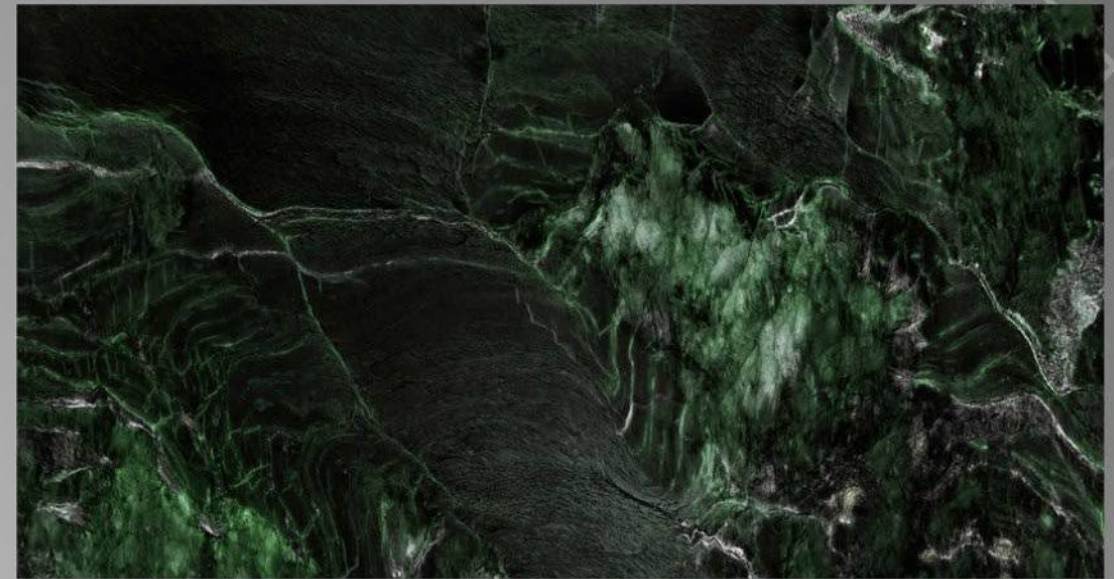

INTERNATIONAL QUALITY PREMIUM TILES

LEGATO 20024
600x1200
FINISH :
HIGH GLOSSY

4 RANDOM

LEGATO

INTERNATIONAL QUALITY PREMIUM TILES

LEGATO 20028
600x1200
FINISH :
HIGH GLOSSY

4 RANDOM

LEGATO