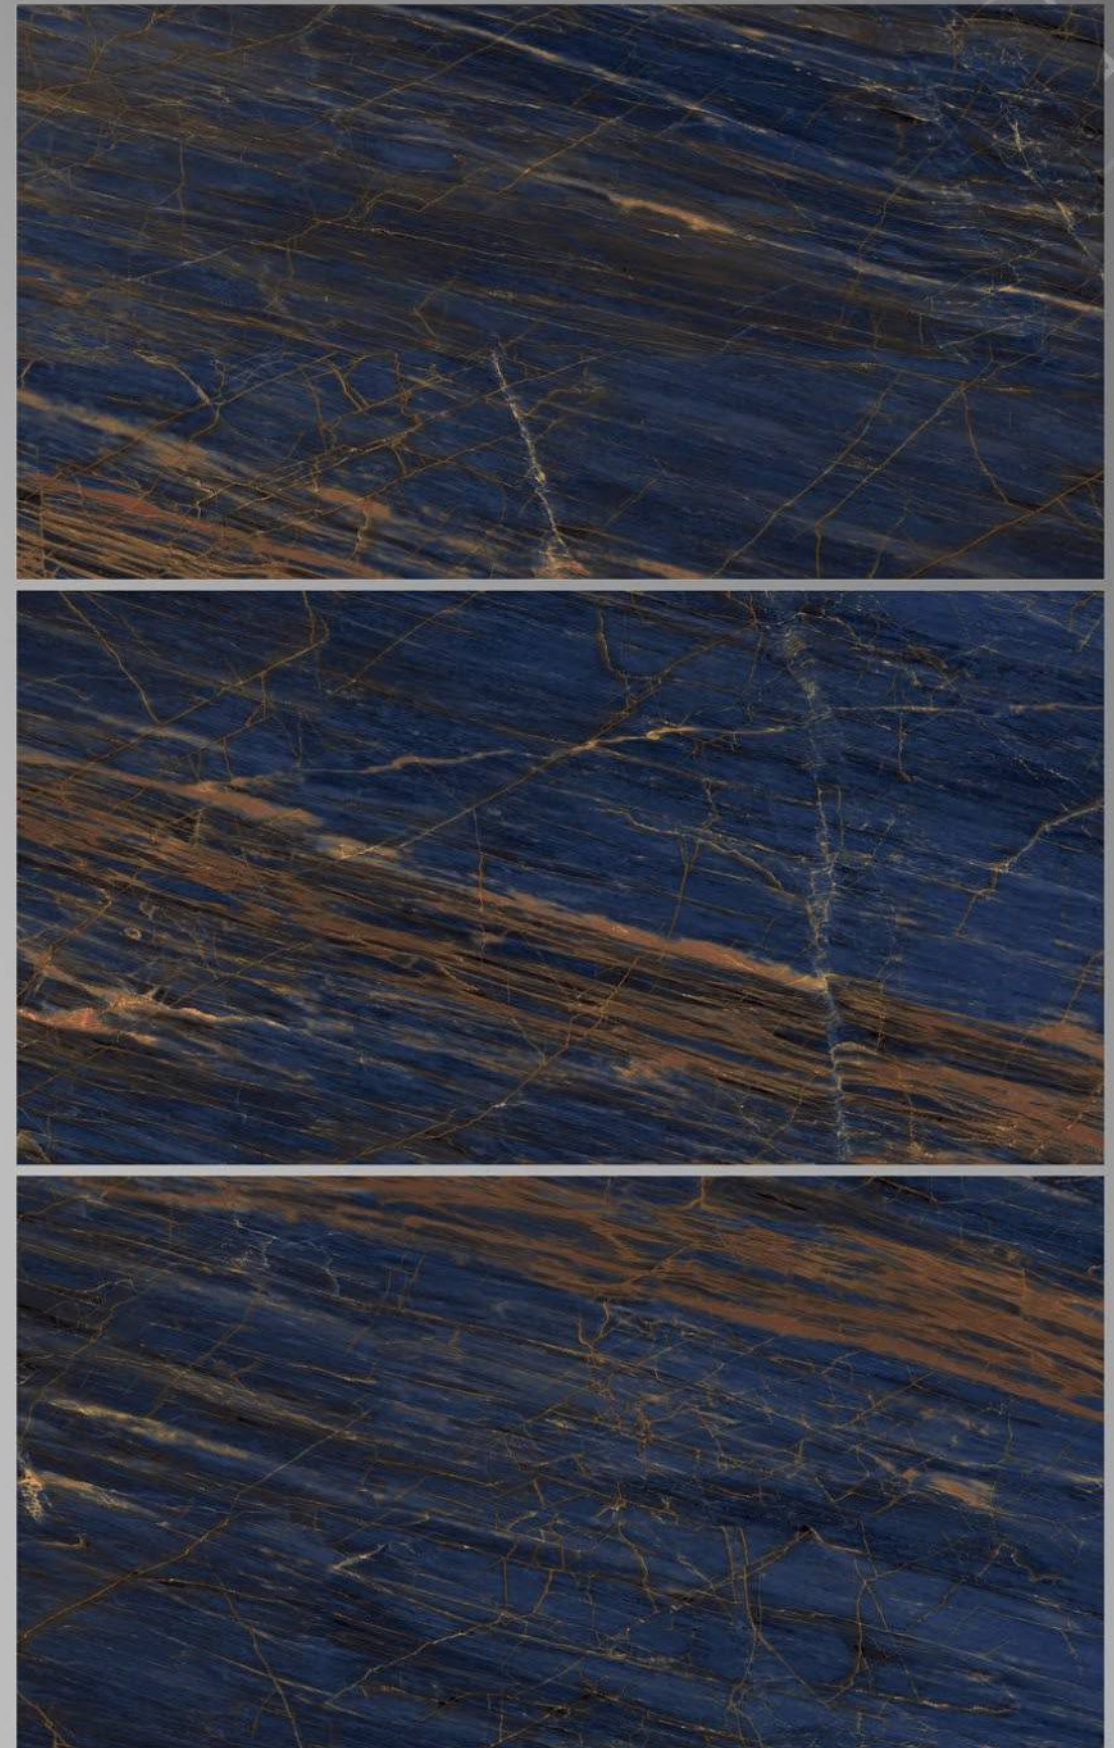

LEGATO

INTERNATIONAL QUALITY PREMIUM TILES

LEGATO 20042
600x1200
FINISH :
HIGH GLOSSY

4 RANDOM