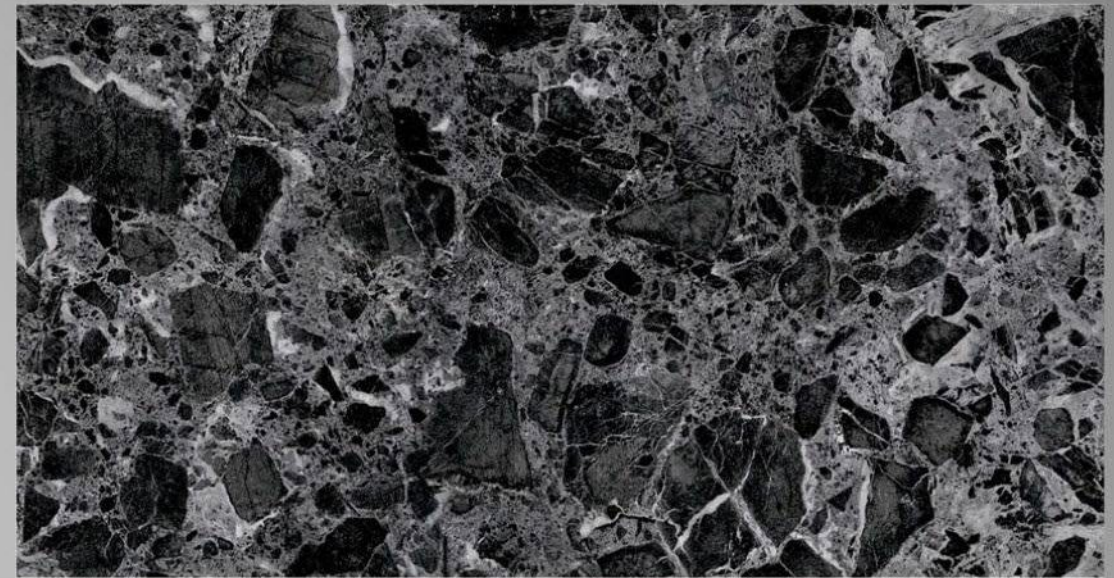

BRATVI BLACK
600x1200
FINISH :
HIGH GLOSSY

4 RANDOM

BRAZIL ONYX
600x1200
FINISH :
HIGH GLOSSY

5 RANDOM

LEGATO
INTERNATIONAL QUALITY PREMIUM TILES

DIAMOND EMPEROR BLACK

600x1200

FINISH :
HIGH GLOSSY