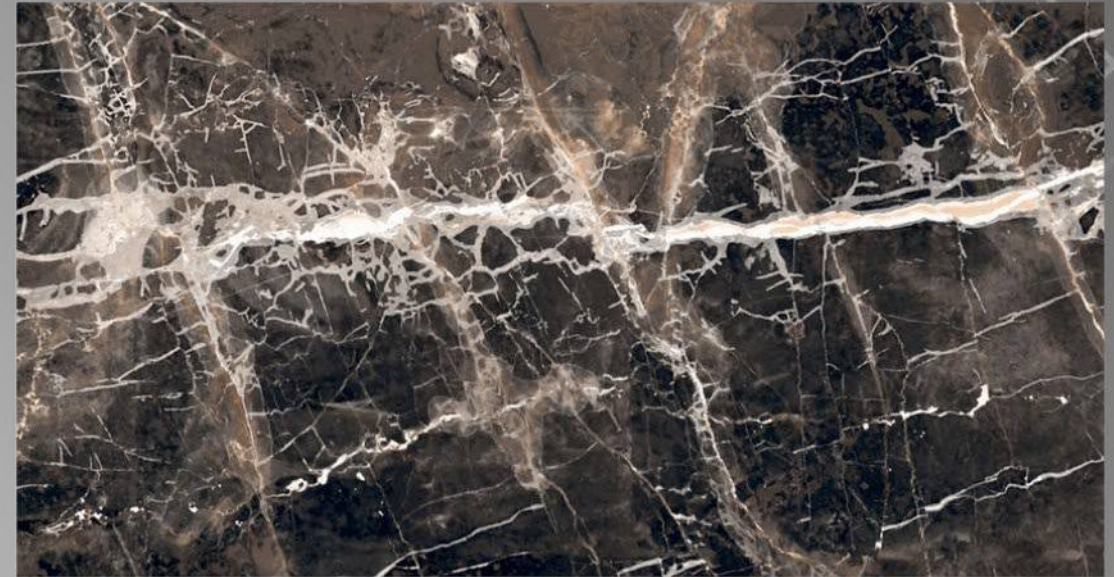

LEGATO

INTERNATIONAL QUALITY PREMIUM TILES

NATURAL ALCONTE
600x1200
FINISH :
HIGH GLOSSY

4 RANDOM