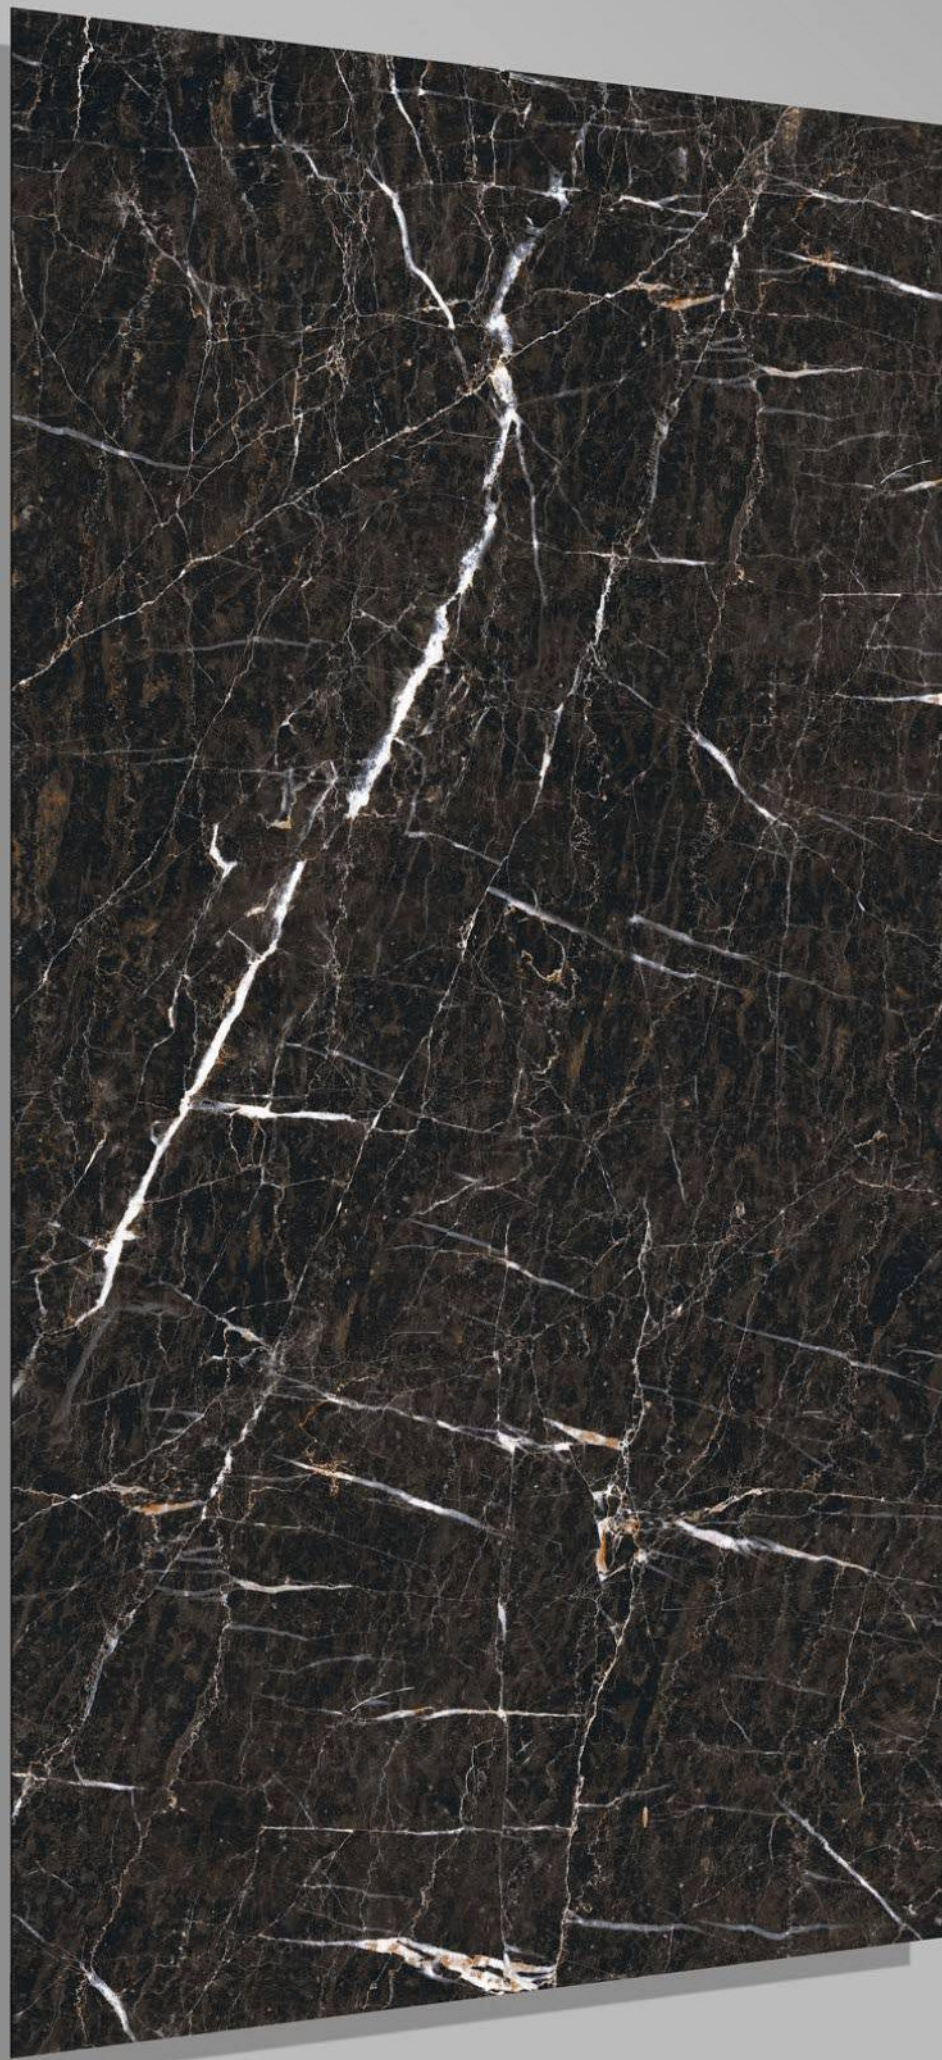

INTERNATIONAL QUALITY PREMIUM TILES

LEGATO 20042
600x1200
FINISH :
HIGH GLOSSY

4 RANDOM

LEGATO

INTERNATIONAL QUALITY PREMIUM TILES

LEGATO 20049
600x1200
FINISH :
HIGH GLOSSY

4 RANDOM

LEGATO