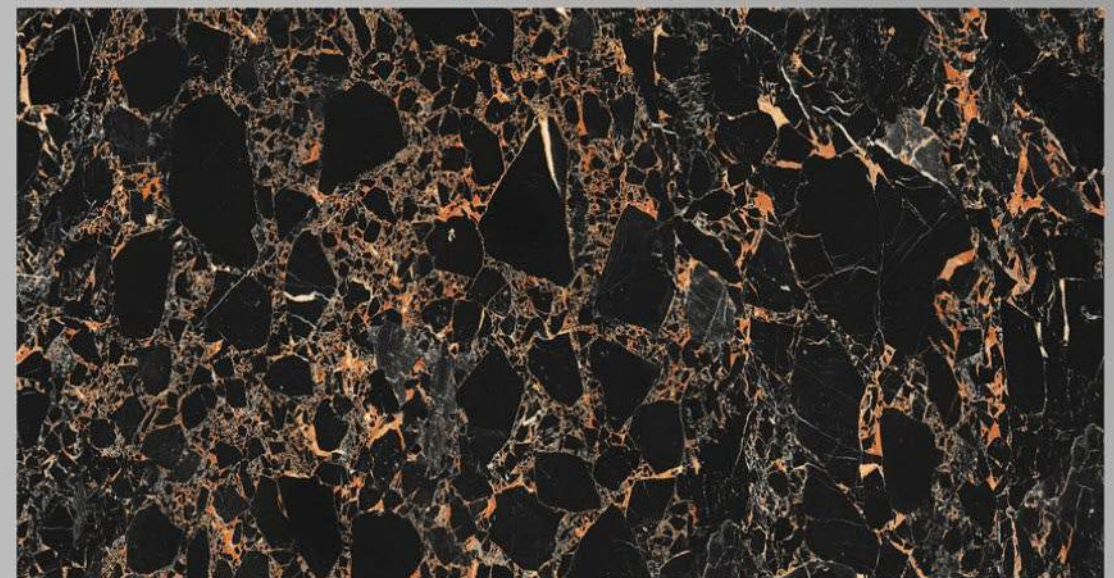

LEGATO

INTERNATIONAL QUALITY PREMIUM TILES

LEGATO 20052
600x1200
FINISH :
HIGH GLOSSY

4 RANDOM