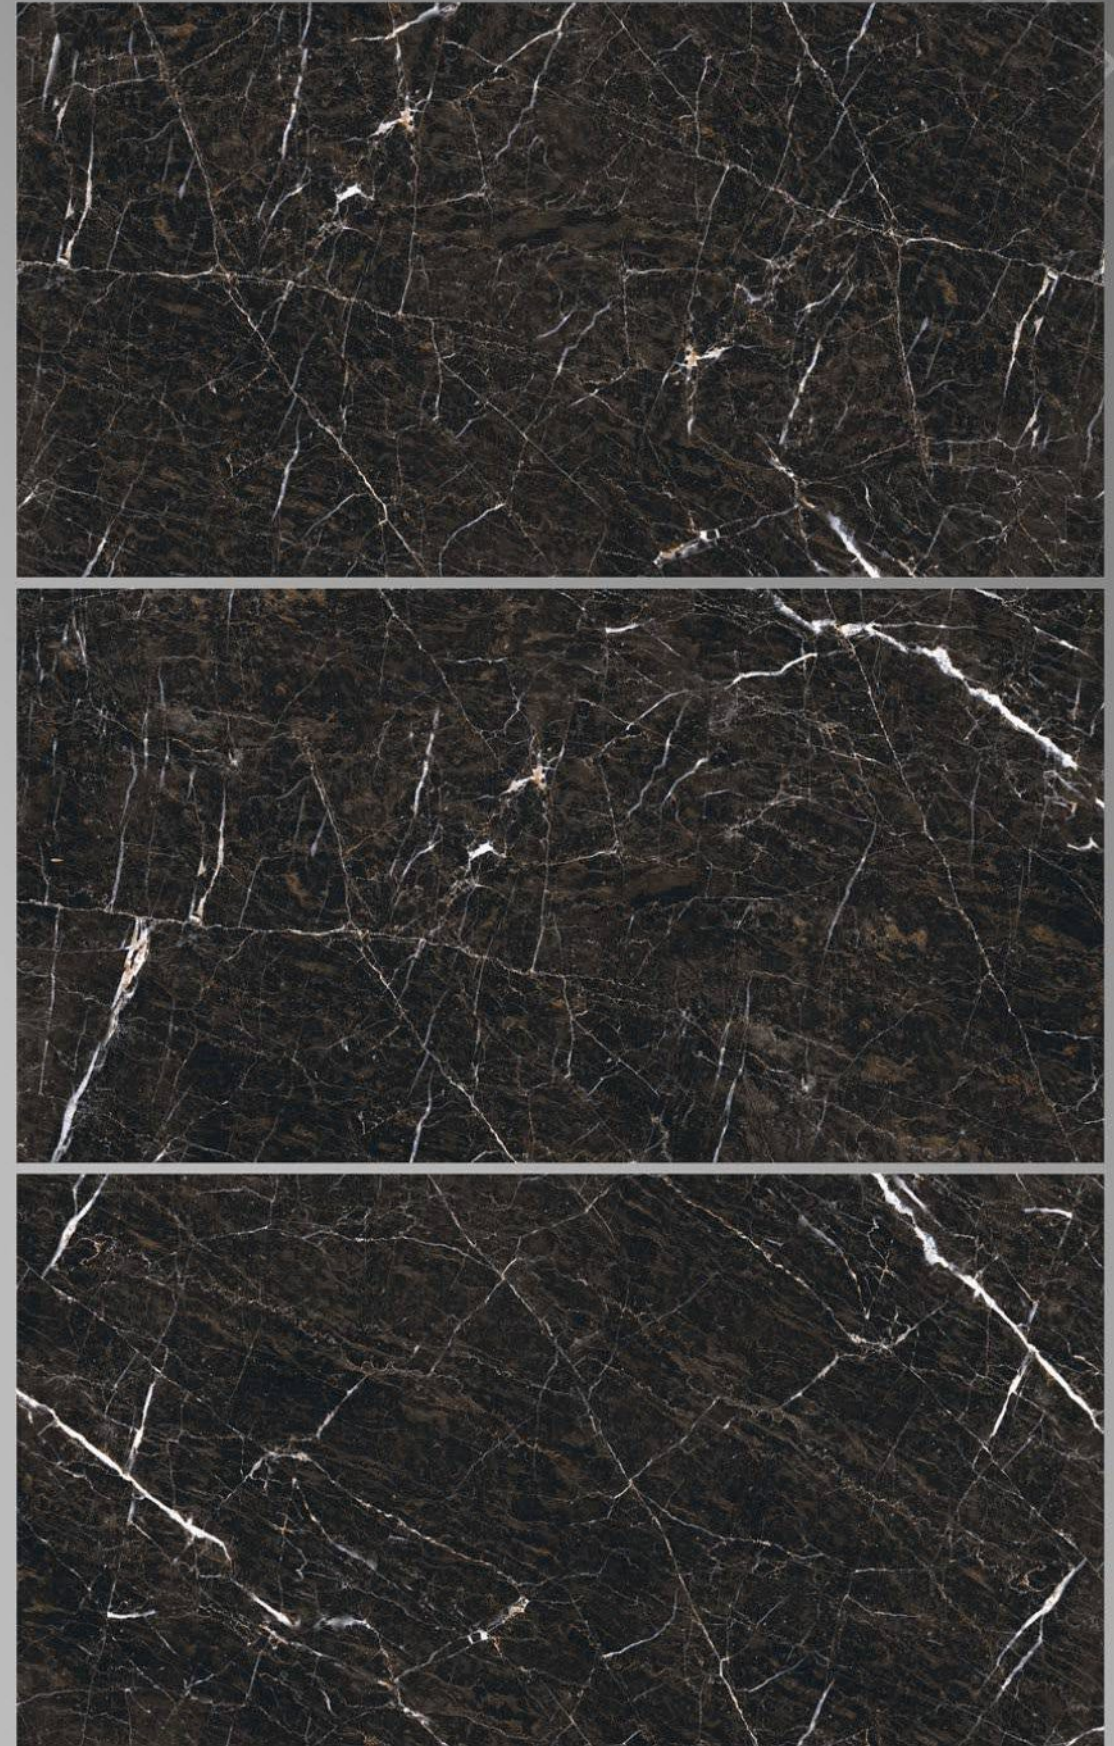

INTERNATIONAL QUALITY PREMIUM TILES

LEGATO 20042
600x1200
FINISH :
HIGH GLOSSY

4 RANDOM

LEGATO

INTERNATIONAL QUALITY PREMIUM TILES

LEGATO 20049
600x1200
FINISH :
HIGH GLOSSY

4 RANDOM

LEGATO