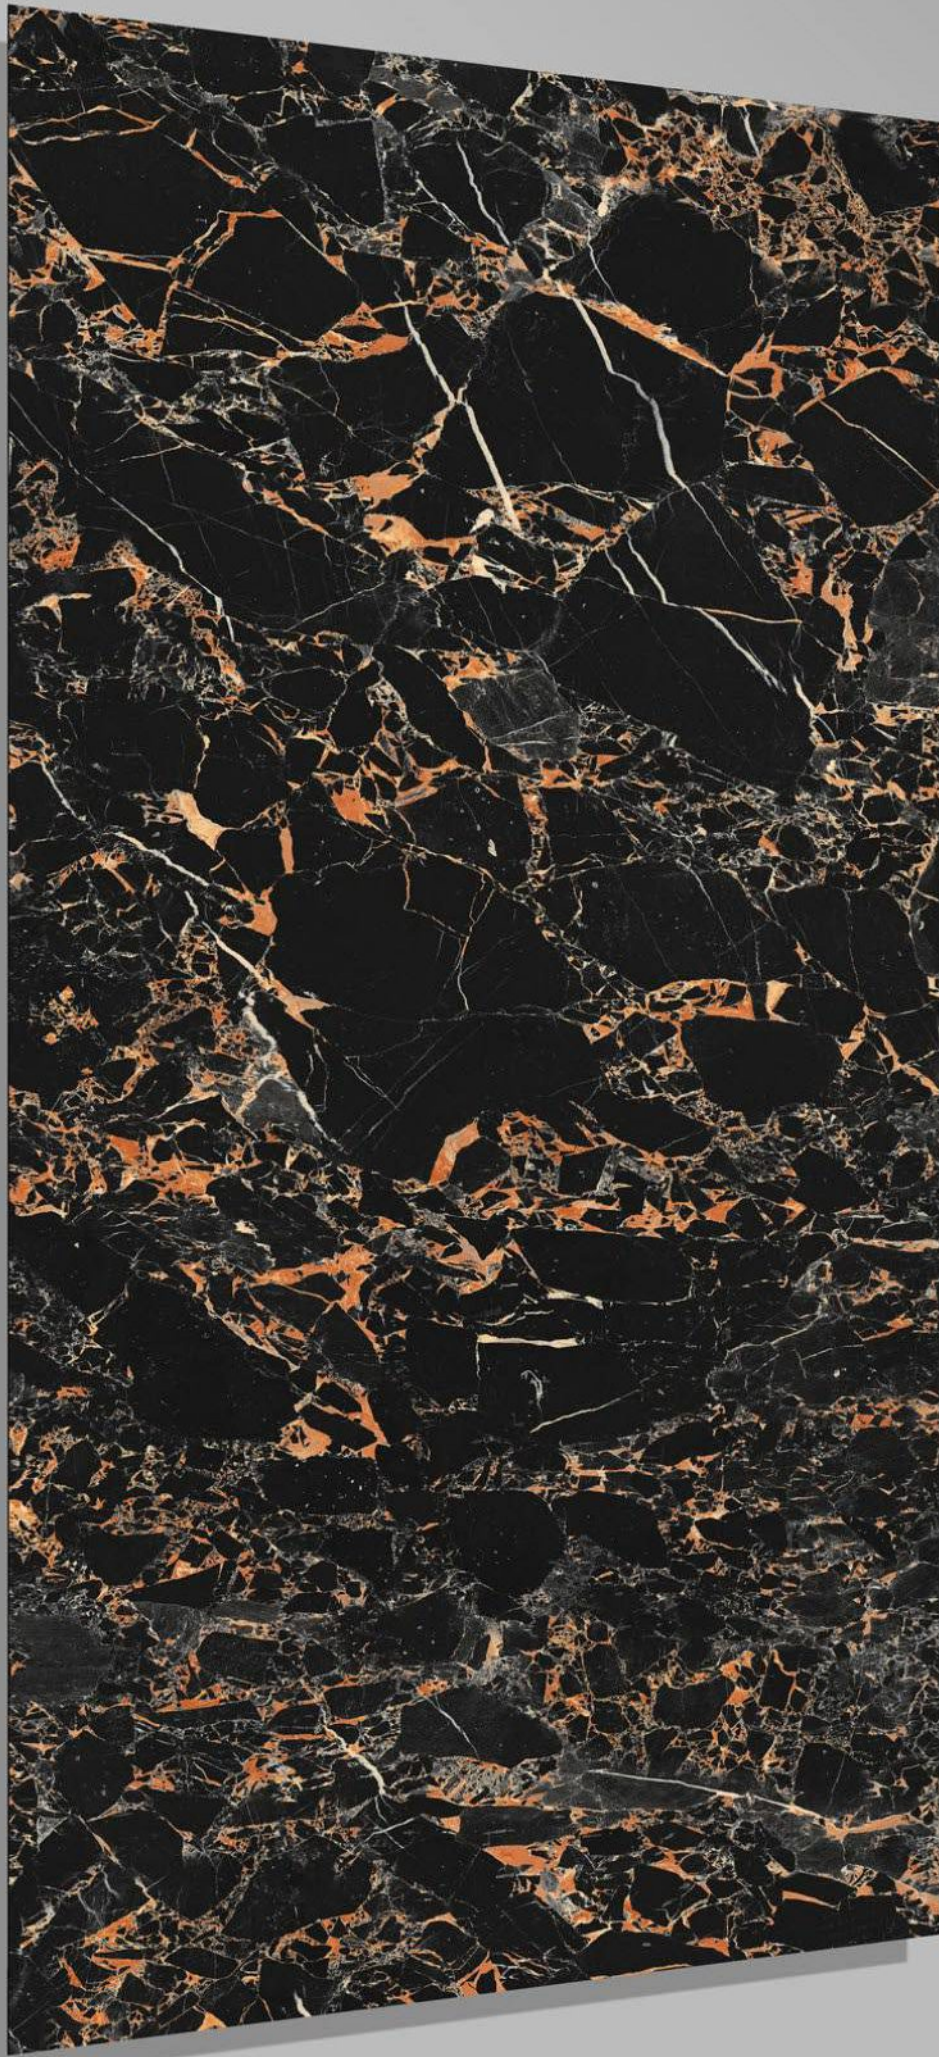

LEGATO

INTERNATIONAL QUALITY PREMIUM TILES

LEGATO 20052
600x1200
FINISH :
HIGH GLOSSY

4 RANDOM