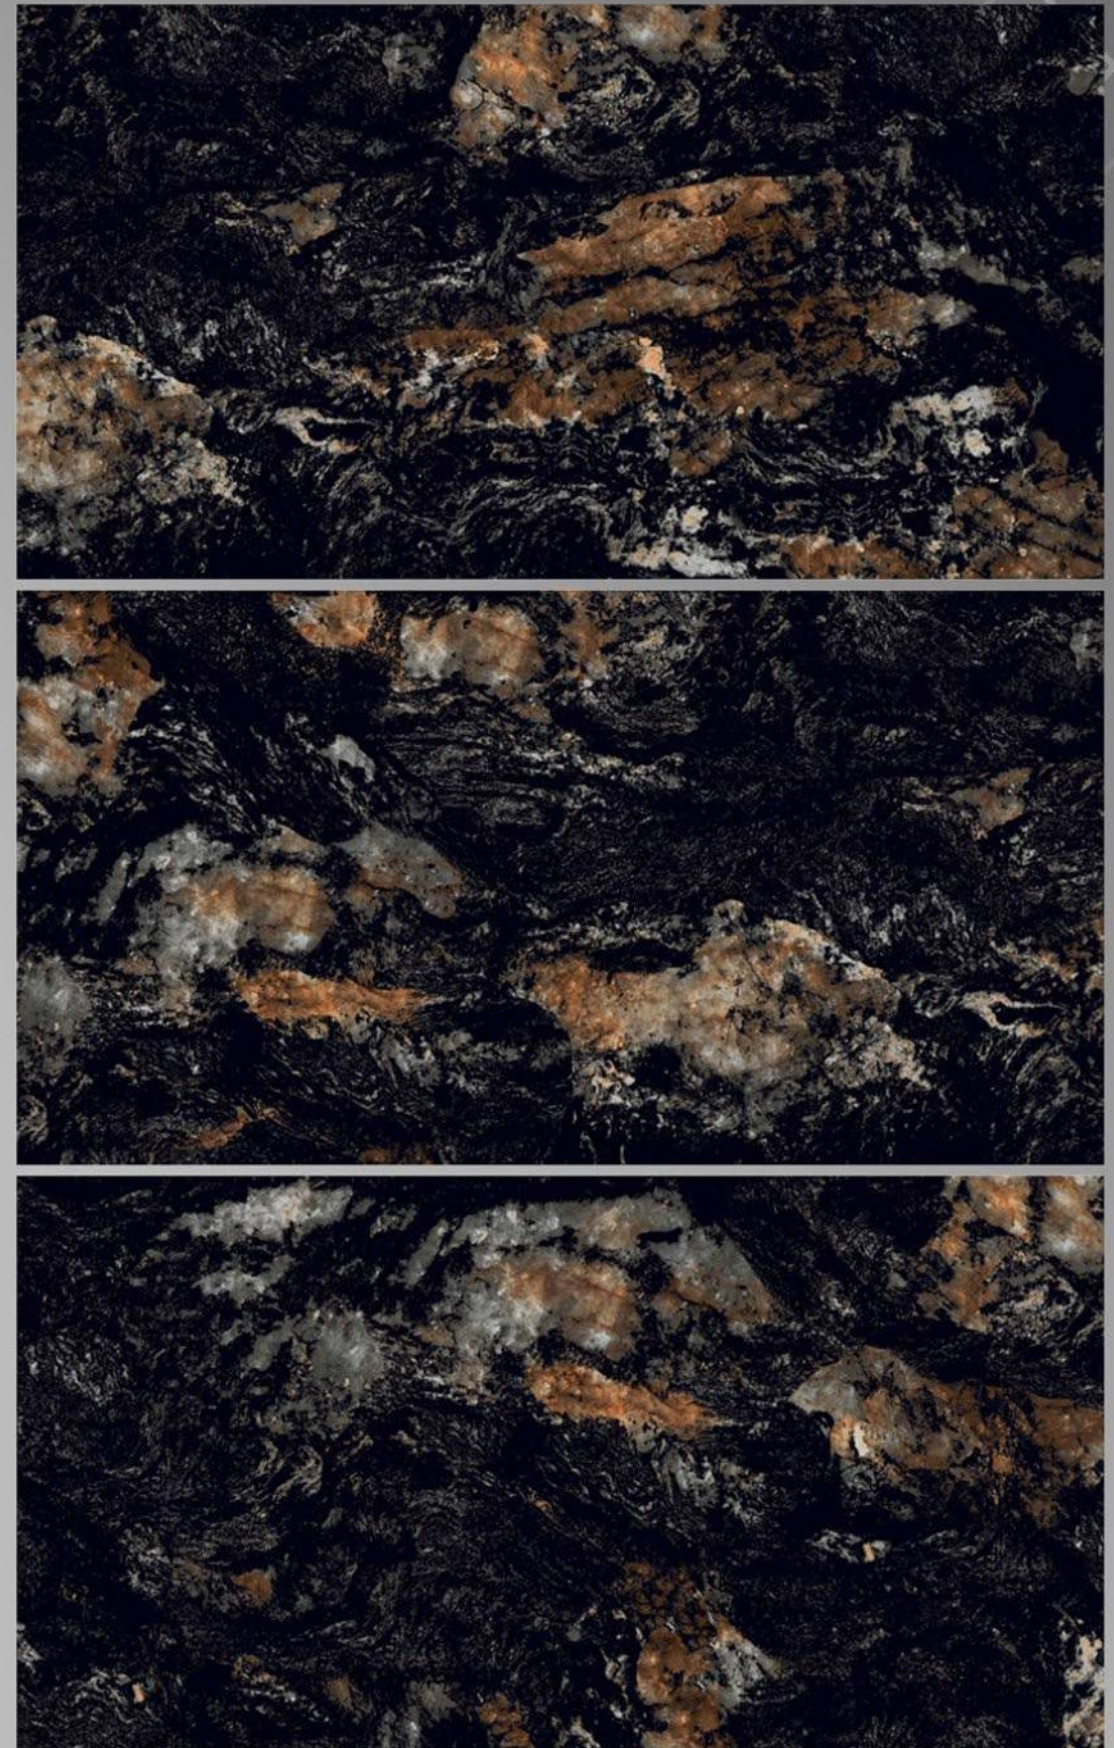

INTERNATIONAL QUALITY PREMIUM TILES

LEGATO 20055
600x1200
FINISH :
HIGH GLOSSY

4 RANDOM

LEGATO

INTERNATIONAL QUALITY PREMIUM TILES

LEGATO 4002
600x1200
FINISH :
HIGH GLOSSY

4 RANDOM

LEGATO 4006
600x1200
FINISH :
HIGH GLOSSY