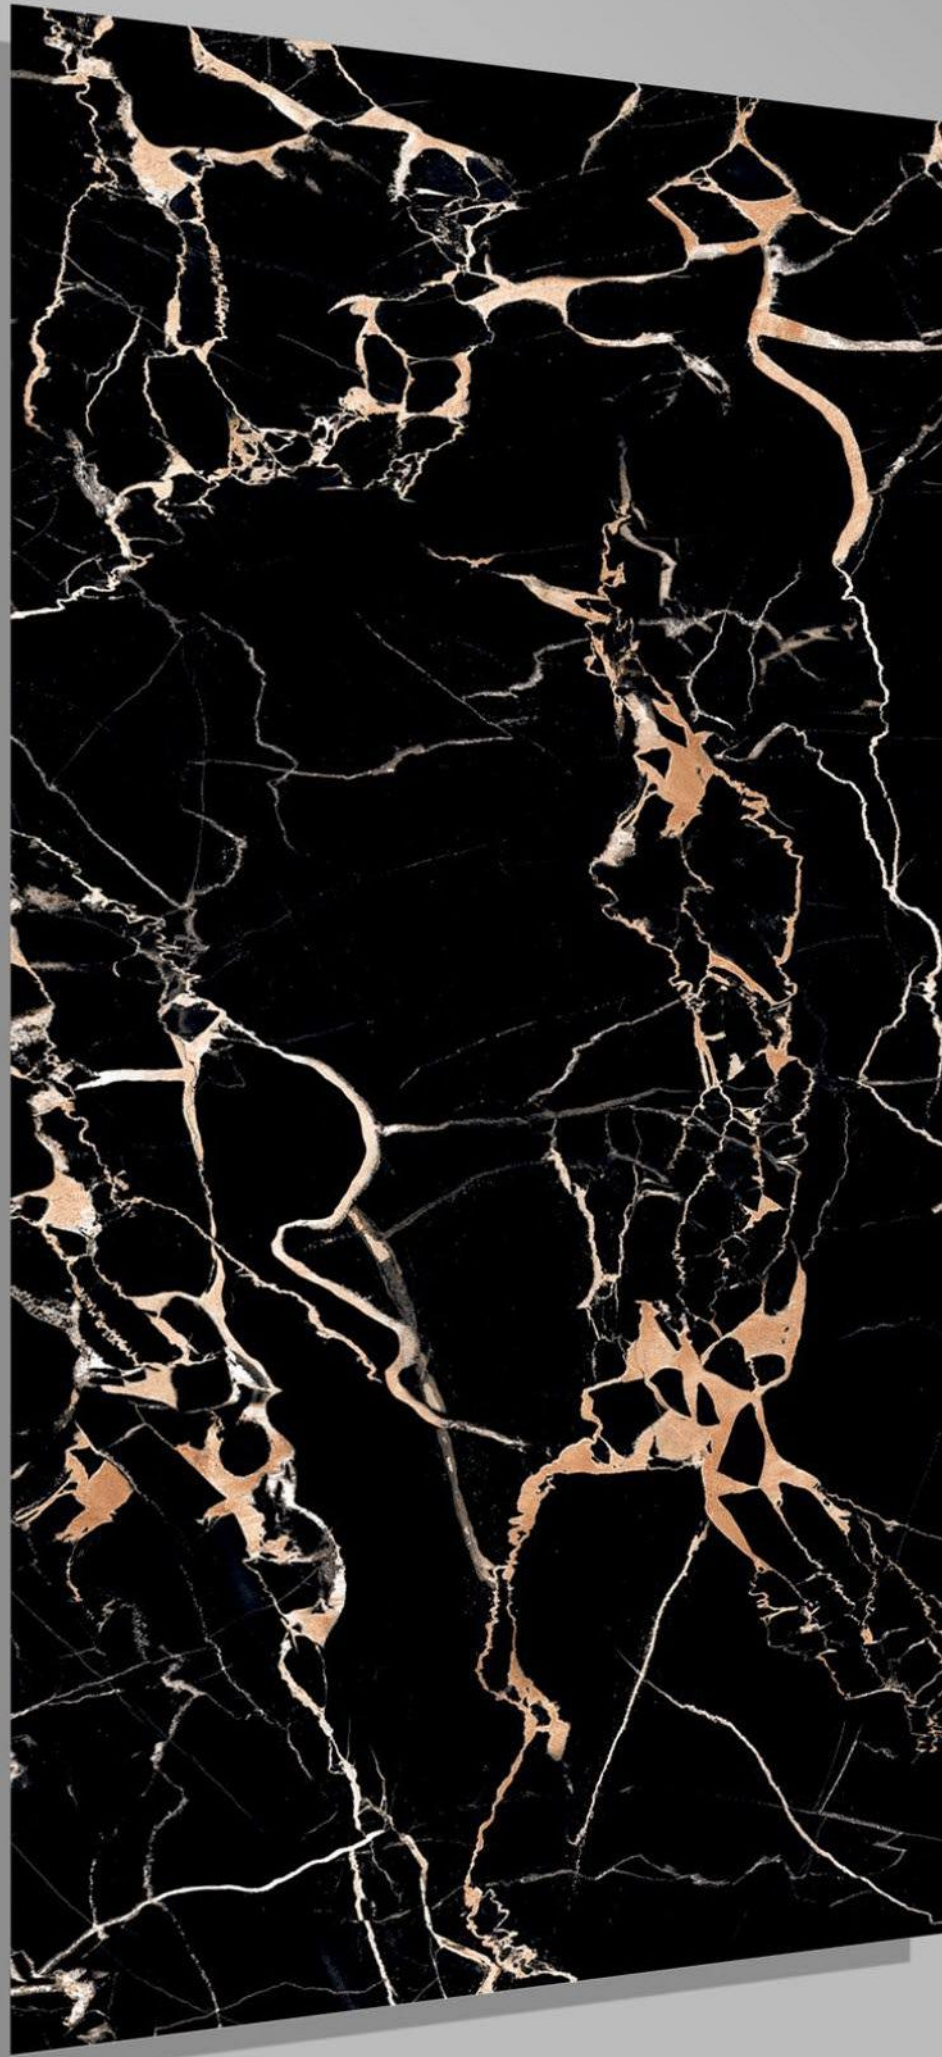

4 RANDOM

BEACON BLACK
600x1200
FINISH :
HIGH GLOSSY

7 RANDOM

BLACK PORTRO
600x1200
FINISH :
HIGH GLOSSY

4 RANDOM

LEGATO
INTERNATIONAL QUALITY PREMIUM TILES

BLACK IMPERIAL
600x1200
FINISH :
HIGH GLOSSY

3 RANDOM