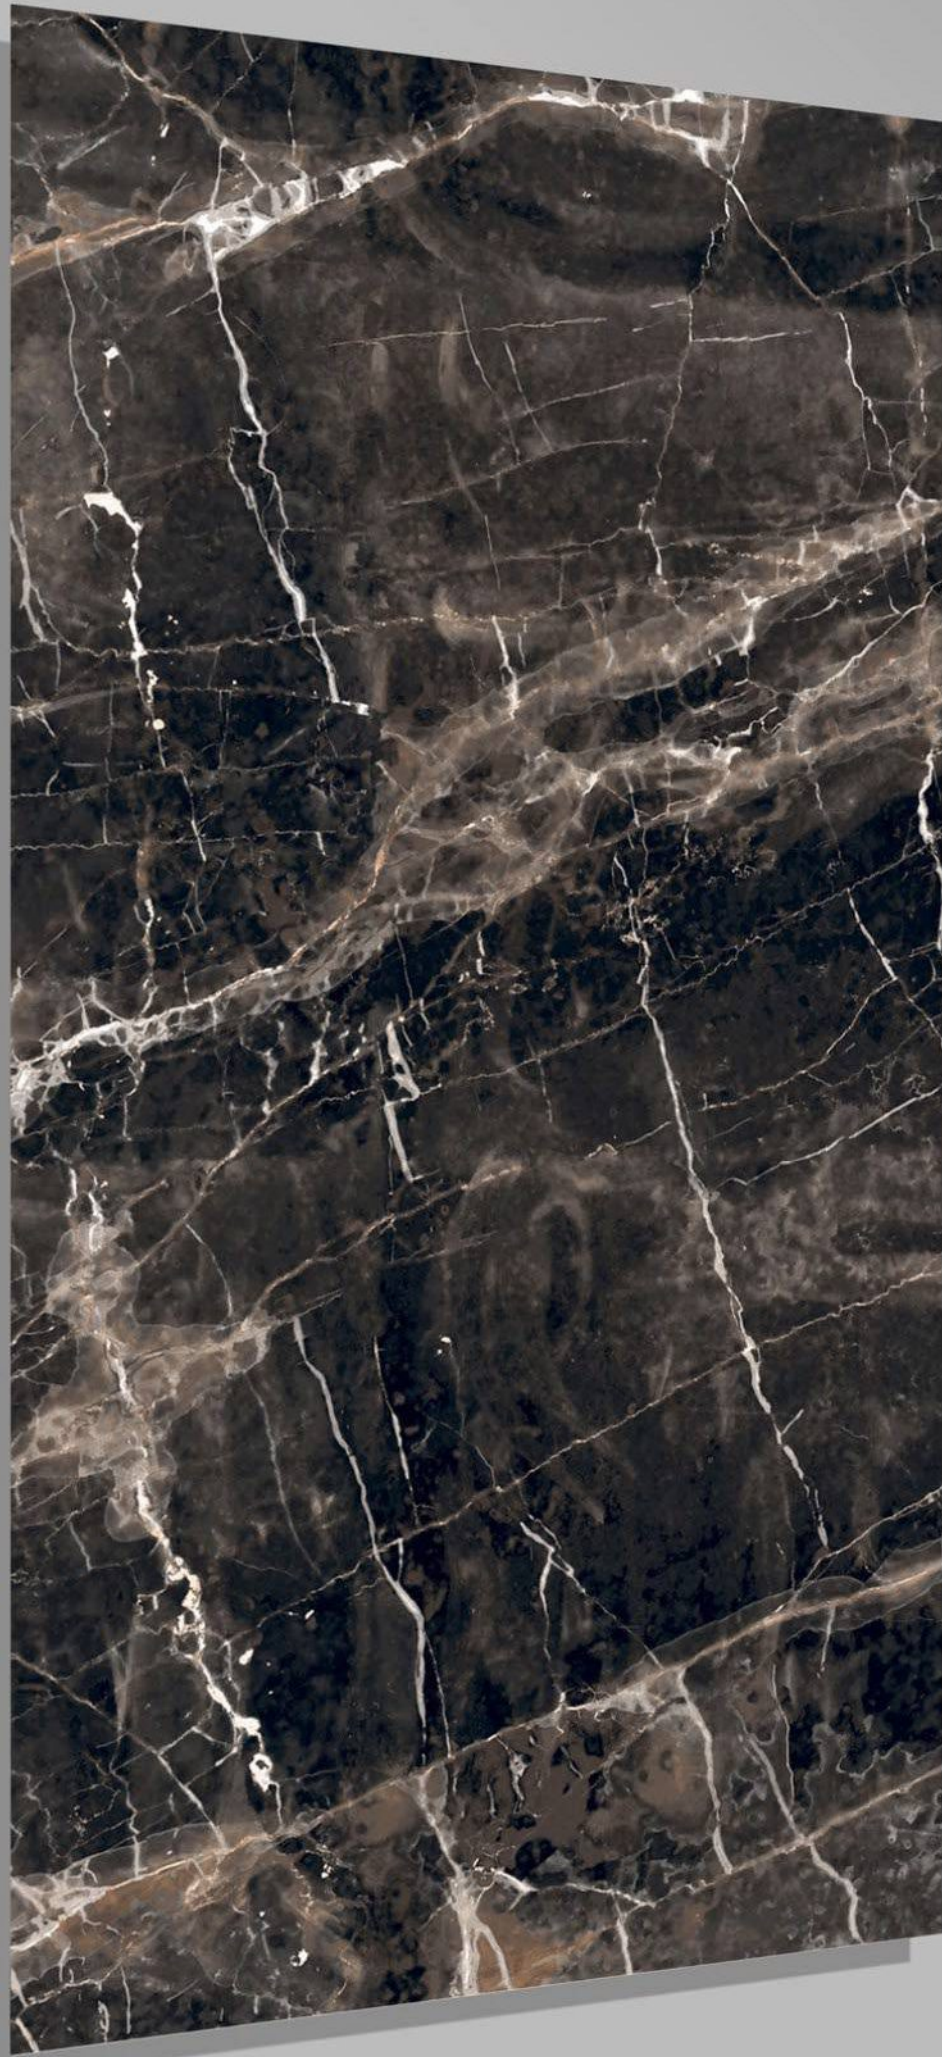

3 RANDOM

LEGATO

INTERNATIONAL QUALITY PREMIUM TILES

NATURAL ALCONTE
600x1200
FINISH :
HIGH GLOSSY

4 RANDOM

NERO MARQUINA
600x1200
FINISH :
HIGH GLOSSY

6 RANDOM

LEGATO