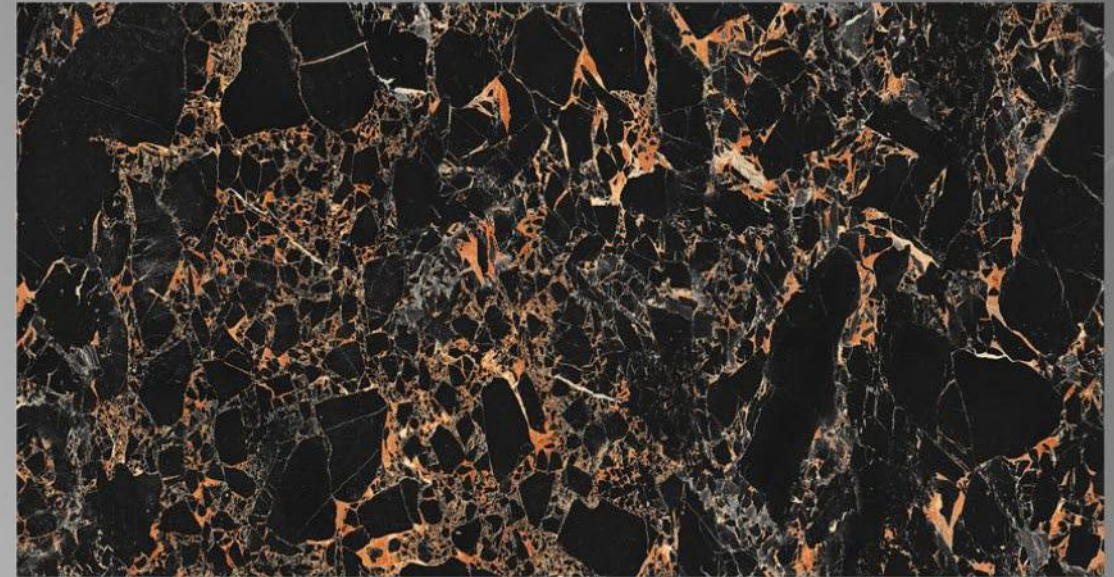

LEGATO

INTERNATIONAL QUALITY PREMIUM TILES

LEGATO 20052
600x1200
FINISH :
HIGH GLOSSY

4 RANDOM