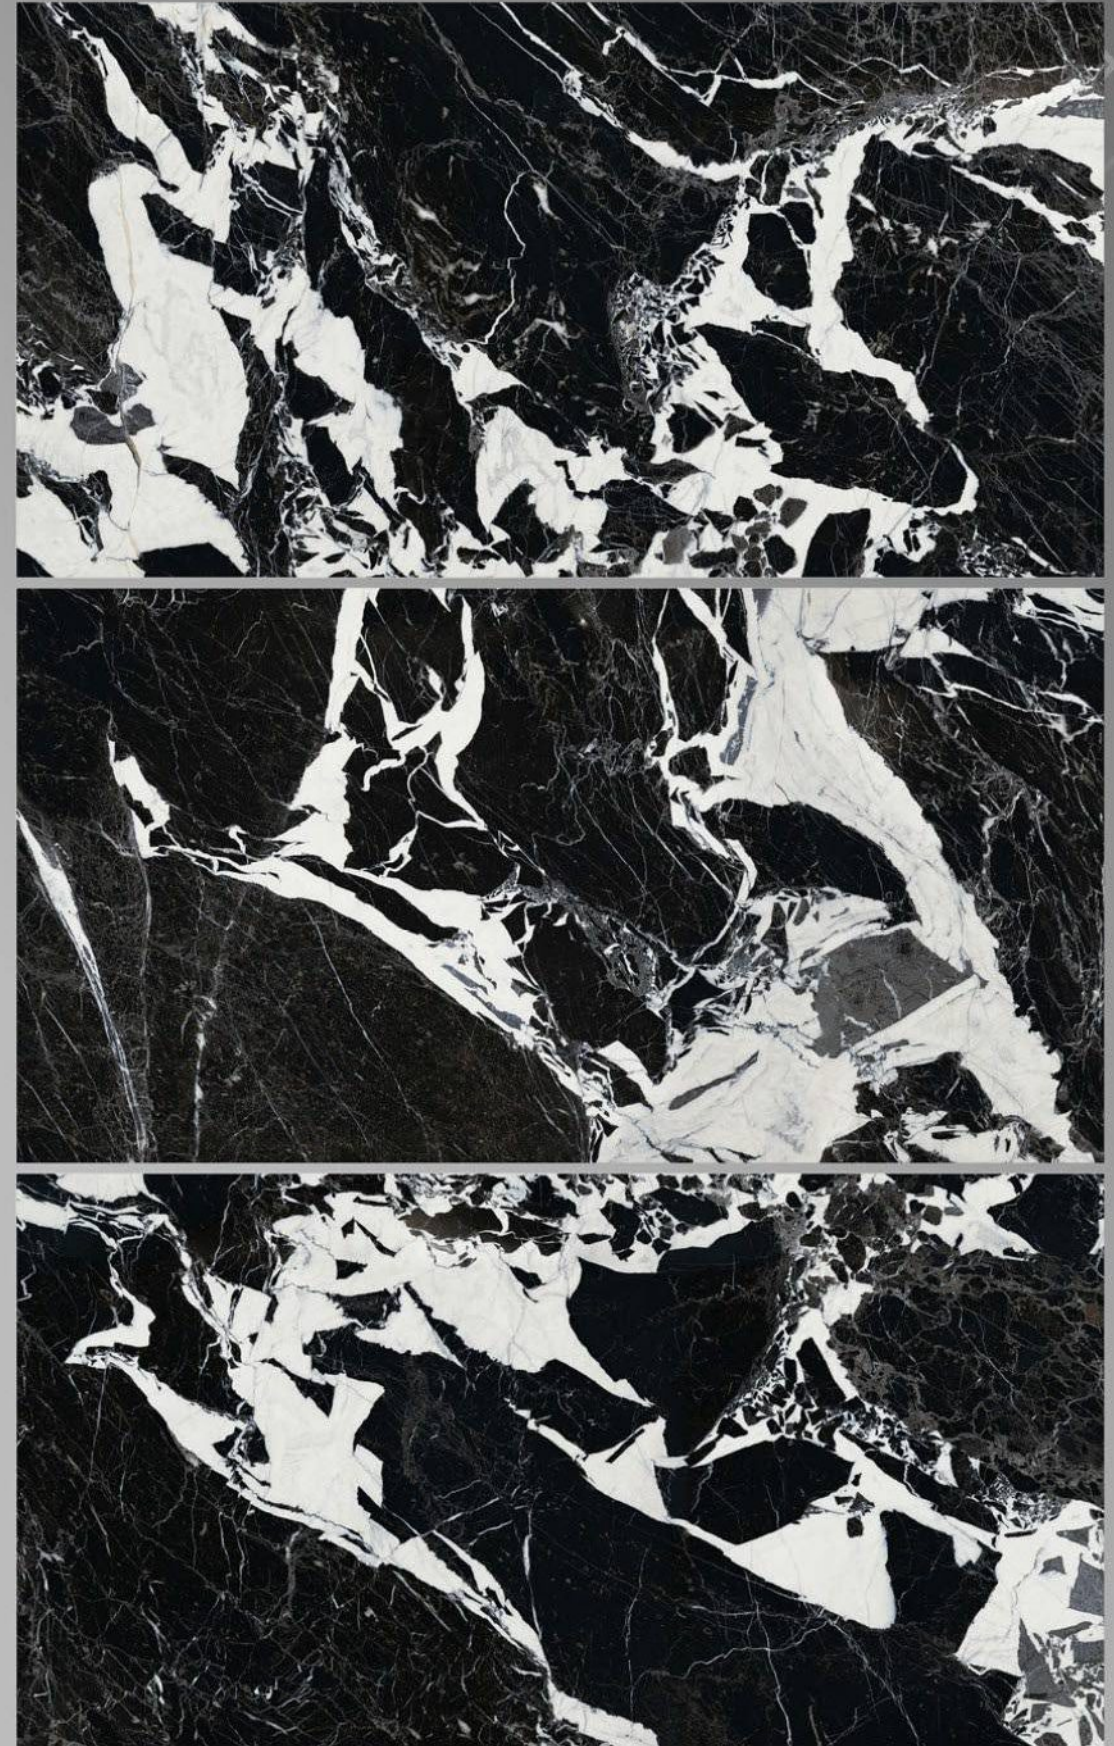

LEGATO

INTERNATIONAL QUALITY PREMIUM TILES

LEGATO 20055
600x1200
FINISH :
HIGH GLOSSY

4 RANDOM