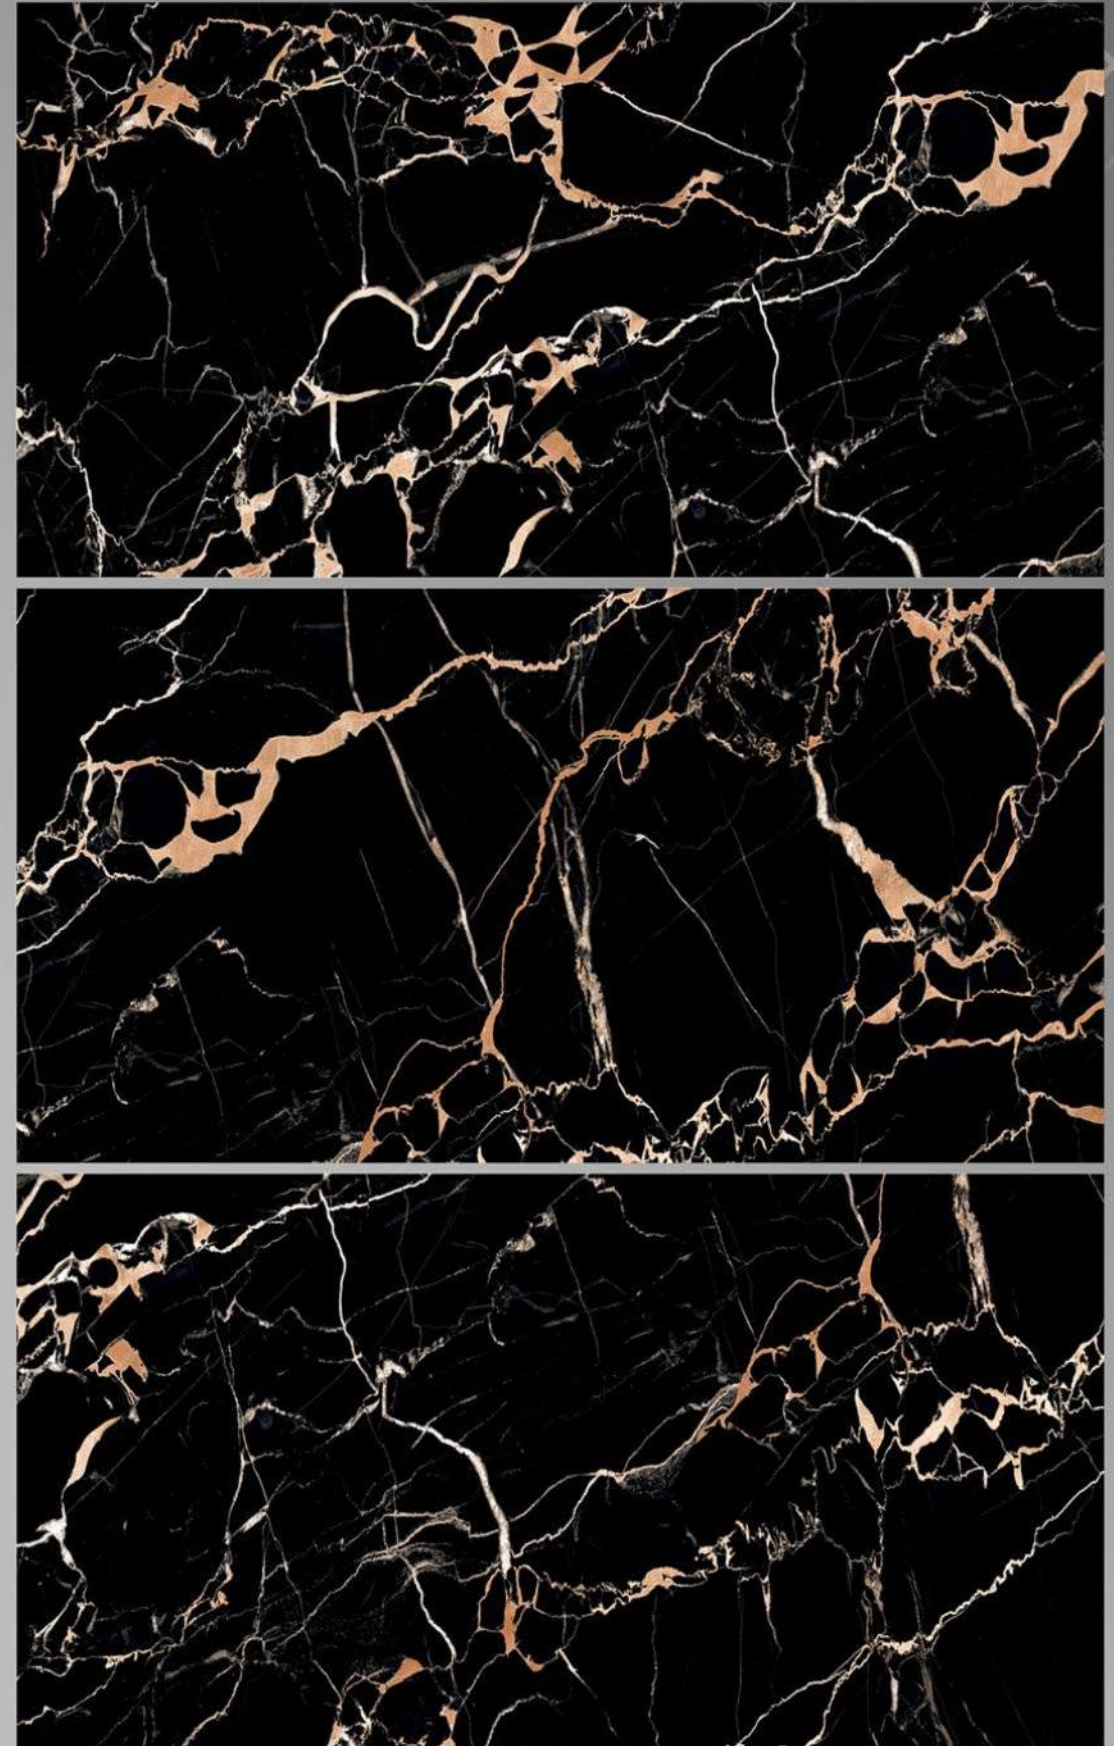

4 RANDOM

BEACON BLACK
600x1200
FINISH :
HIGH GLOSSY

7 RANDOM

BLACK PORTRO
600x1200
FINISH :
HIGH GLOSSY

4 RANDOM

LEGATO
INTERNATIONAL QUALITY PREMIUM TILES

BLACK IMPERIAL
600x1200
FINISH :
HIGH GLOSSY

3 RANDOM