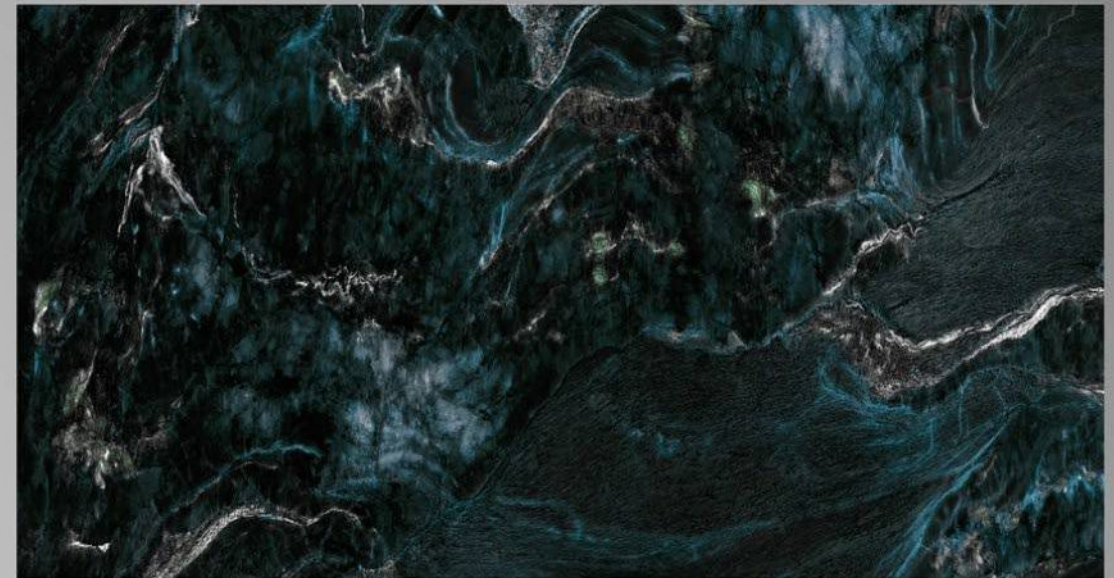

INTERNATIONAL QUALITY PREMIUM TILES

PISATO NATURAL
600x1200
FINISH :
HIGH GLOSSY

3 RANDOM

LEGATO

INTERNATIONAL QUALITY PREMIUM TILES

LEGATO 20020
600x1200
FINISH :
HIGH GLOSSY

4 RANDOM

LEGATO