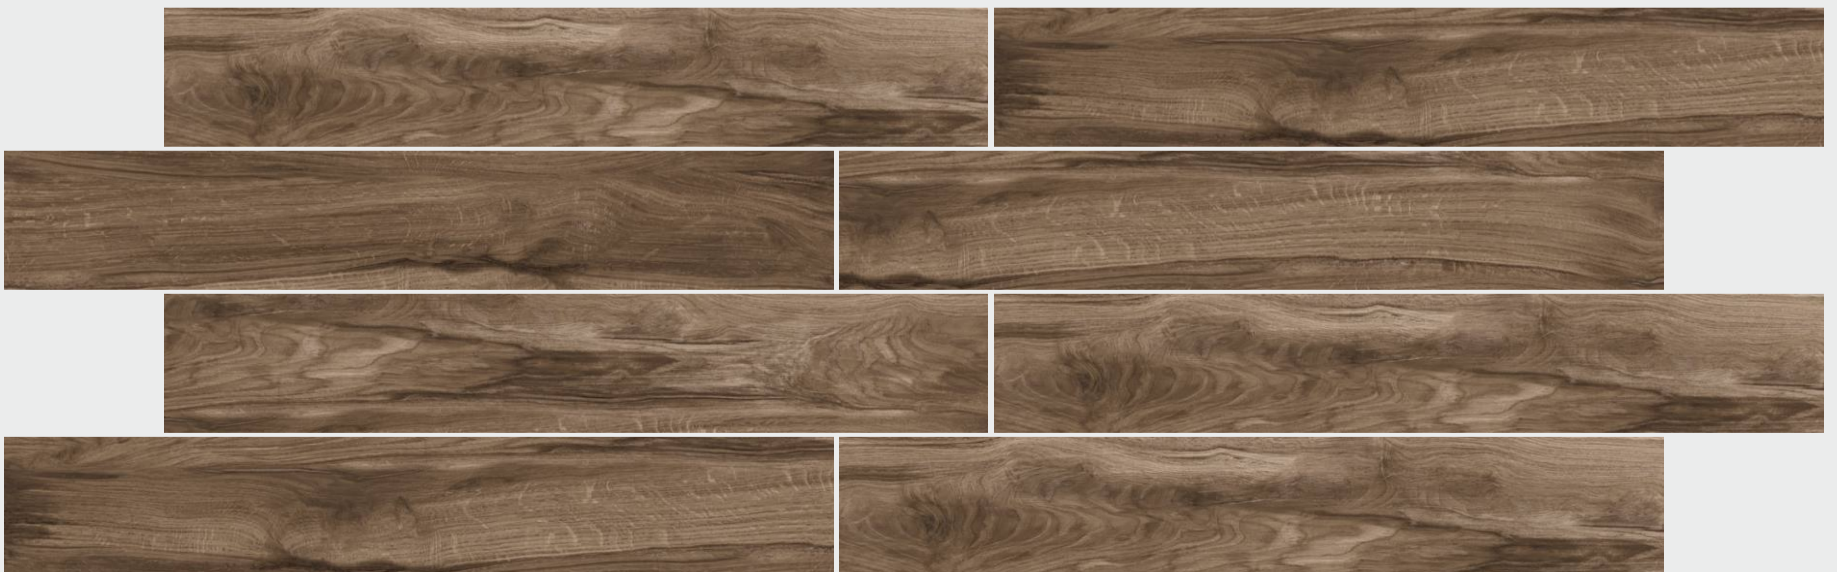

CLARA CHOCO

SIZE 200 X 1200 MM | **FINISH** Matt | **THICKNESS** 10.0 MM | **RANDOM** 5

NON-SLIPPING

ACID PROOF

WEAR RESISTING

FROST FREE