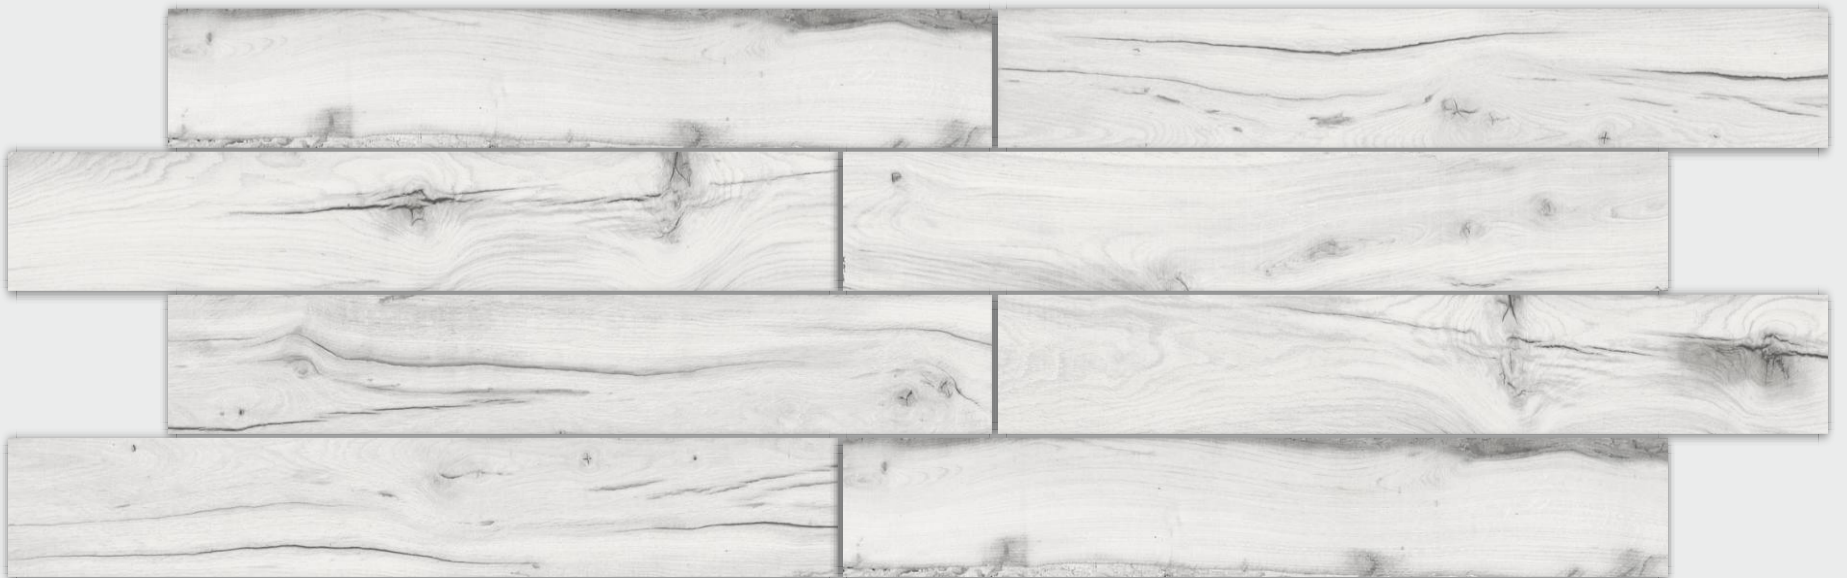

NON-SLIPPING

ACID PROOF

WEAR RESISTING

FROST FREE