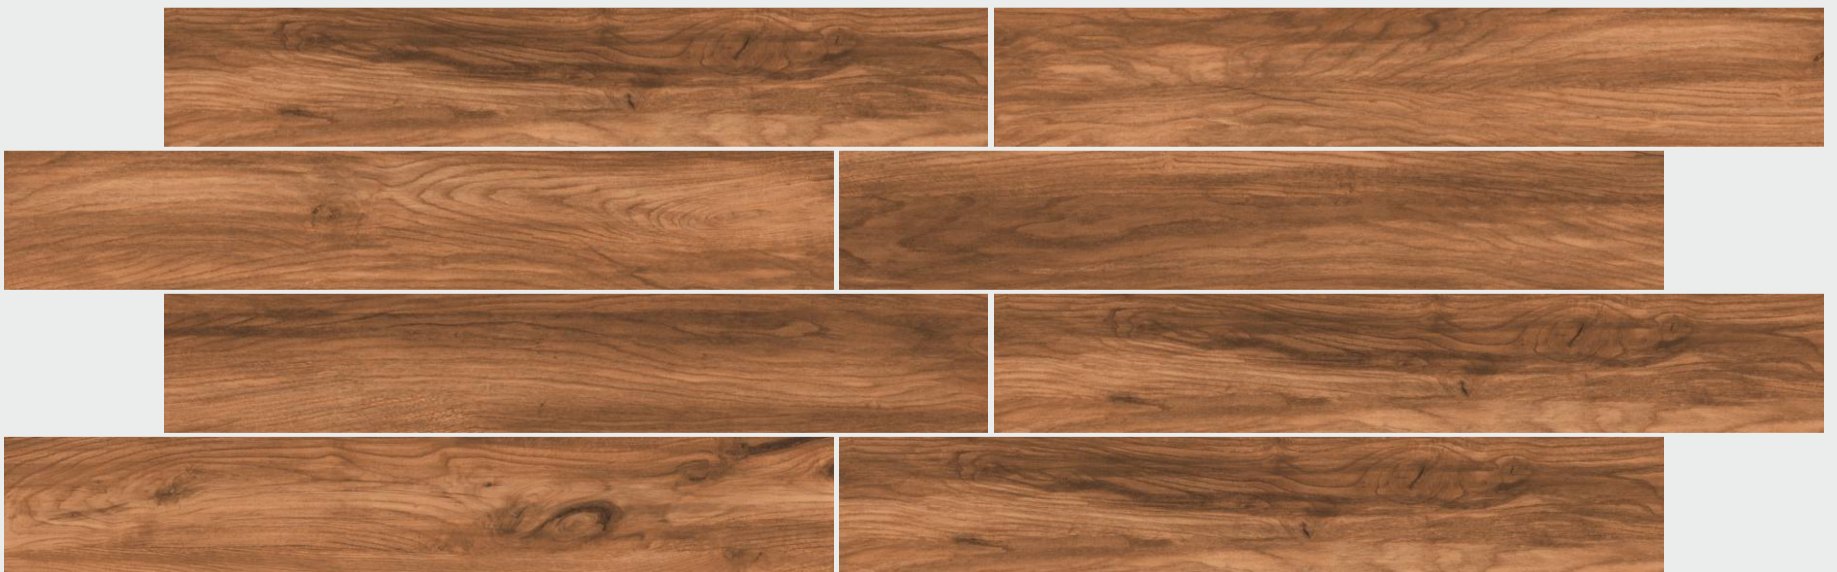

ANTIQUÉ BROWN

SIZE 200 X 1200 MM | **FINISH** Matt | **THICKNESS** 10.0 MM | **RANDOM** 7

NON-SLIPPING

ACID PROOF

WEAR RESISTING

FROST FREE