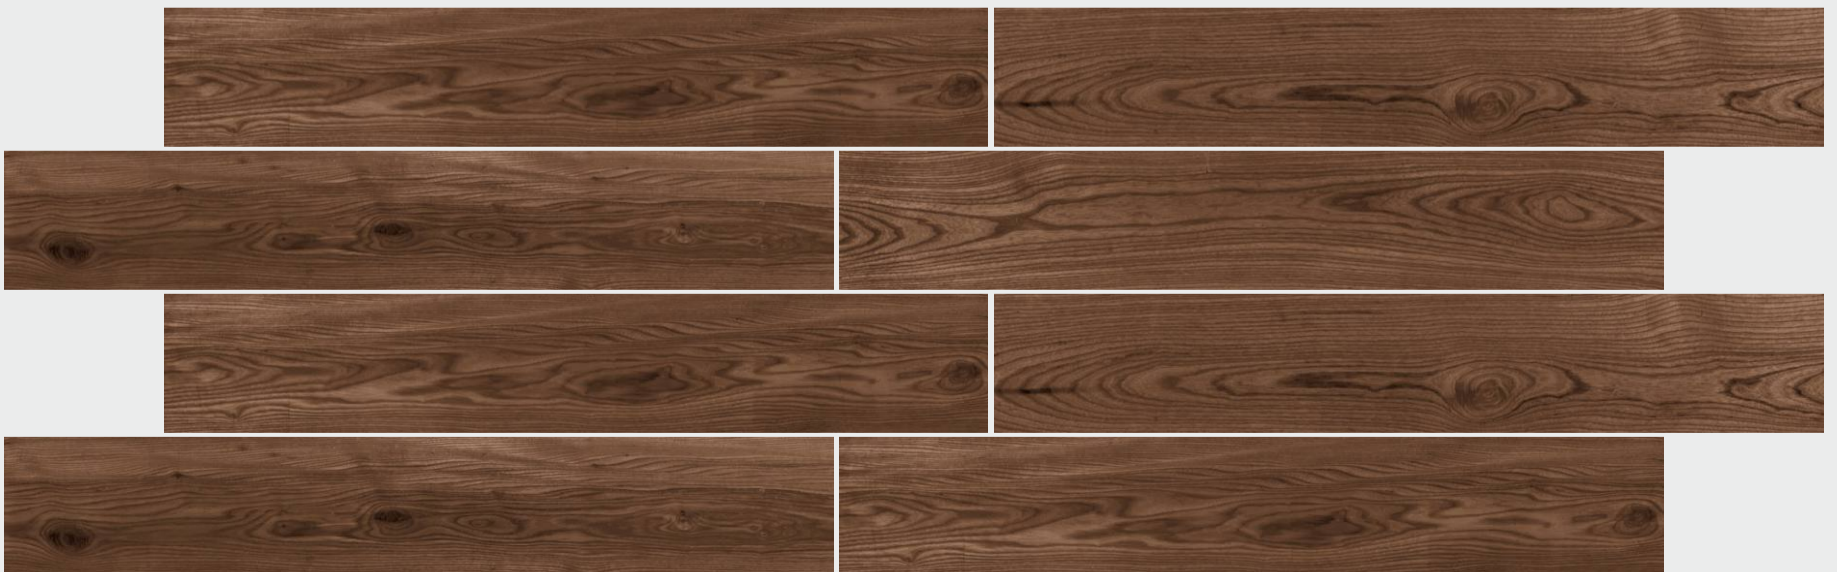

NON-SLIPPING

ACID PROOF

WEAR RESISTING

FROST FREE

CANARIUM WENGE

SIZE 200 X 1200 MM | **FINISH** Matt | **THICKNESS** 10.0 MM | **RANDOM** 4

NON-SLIPPING

ACID PROOF