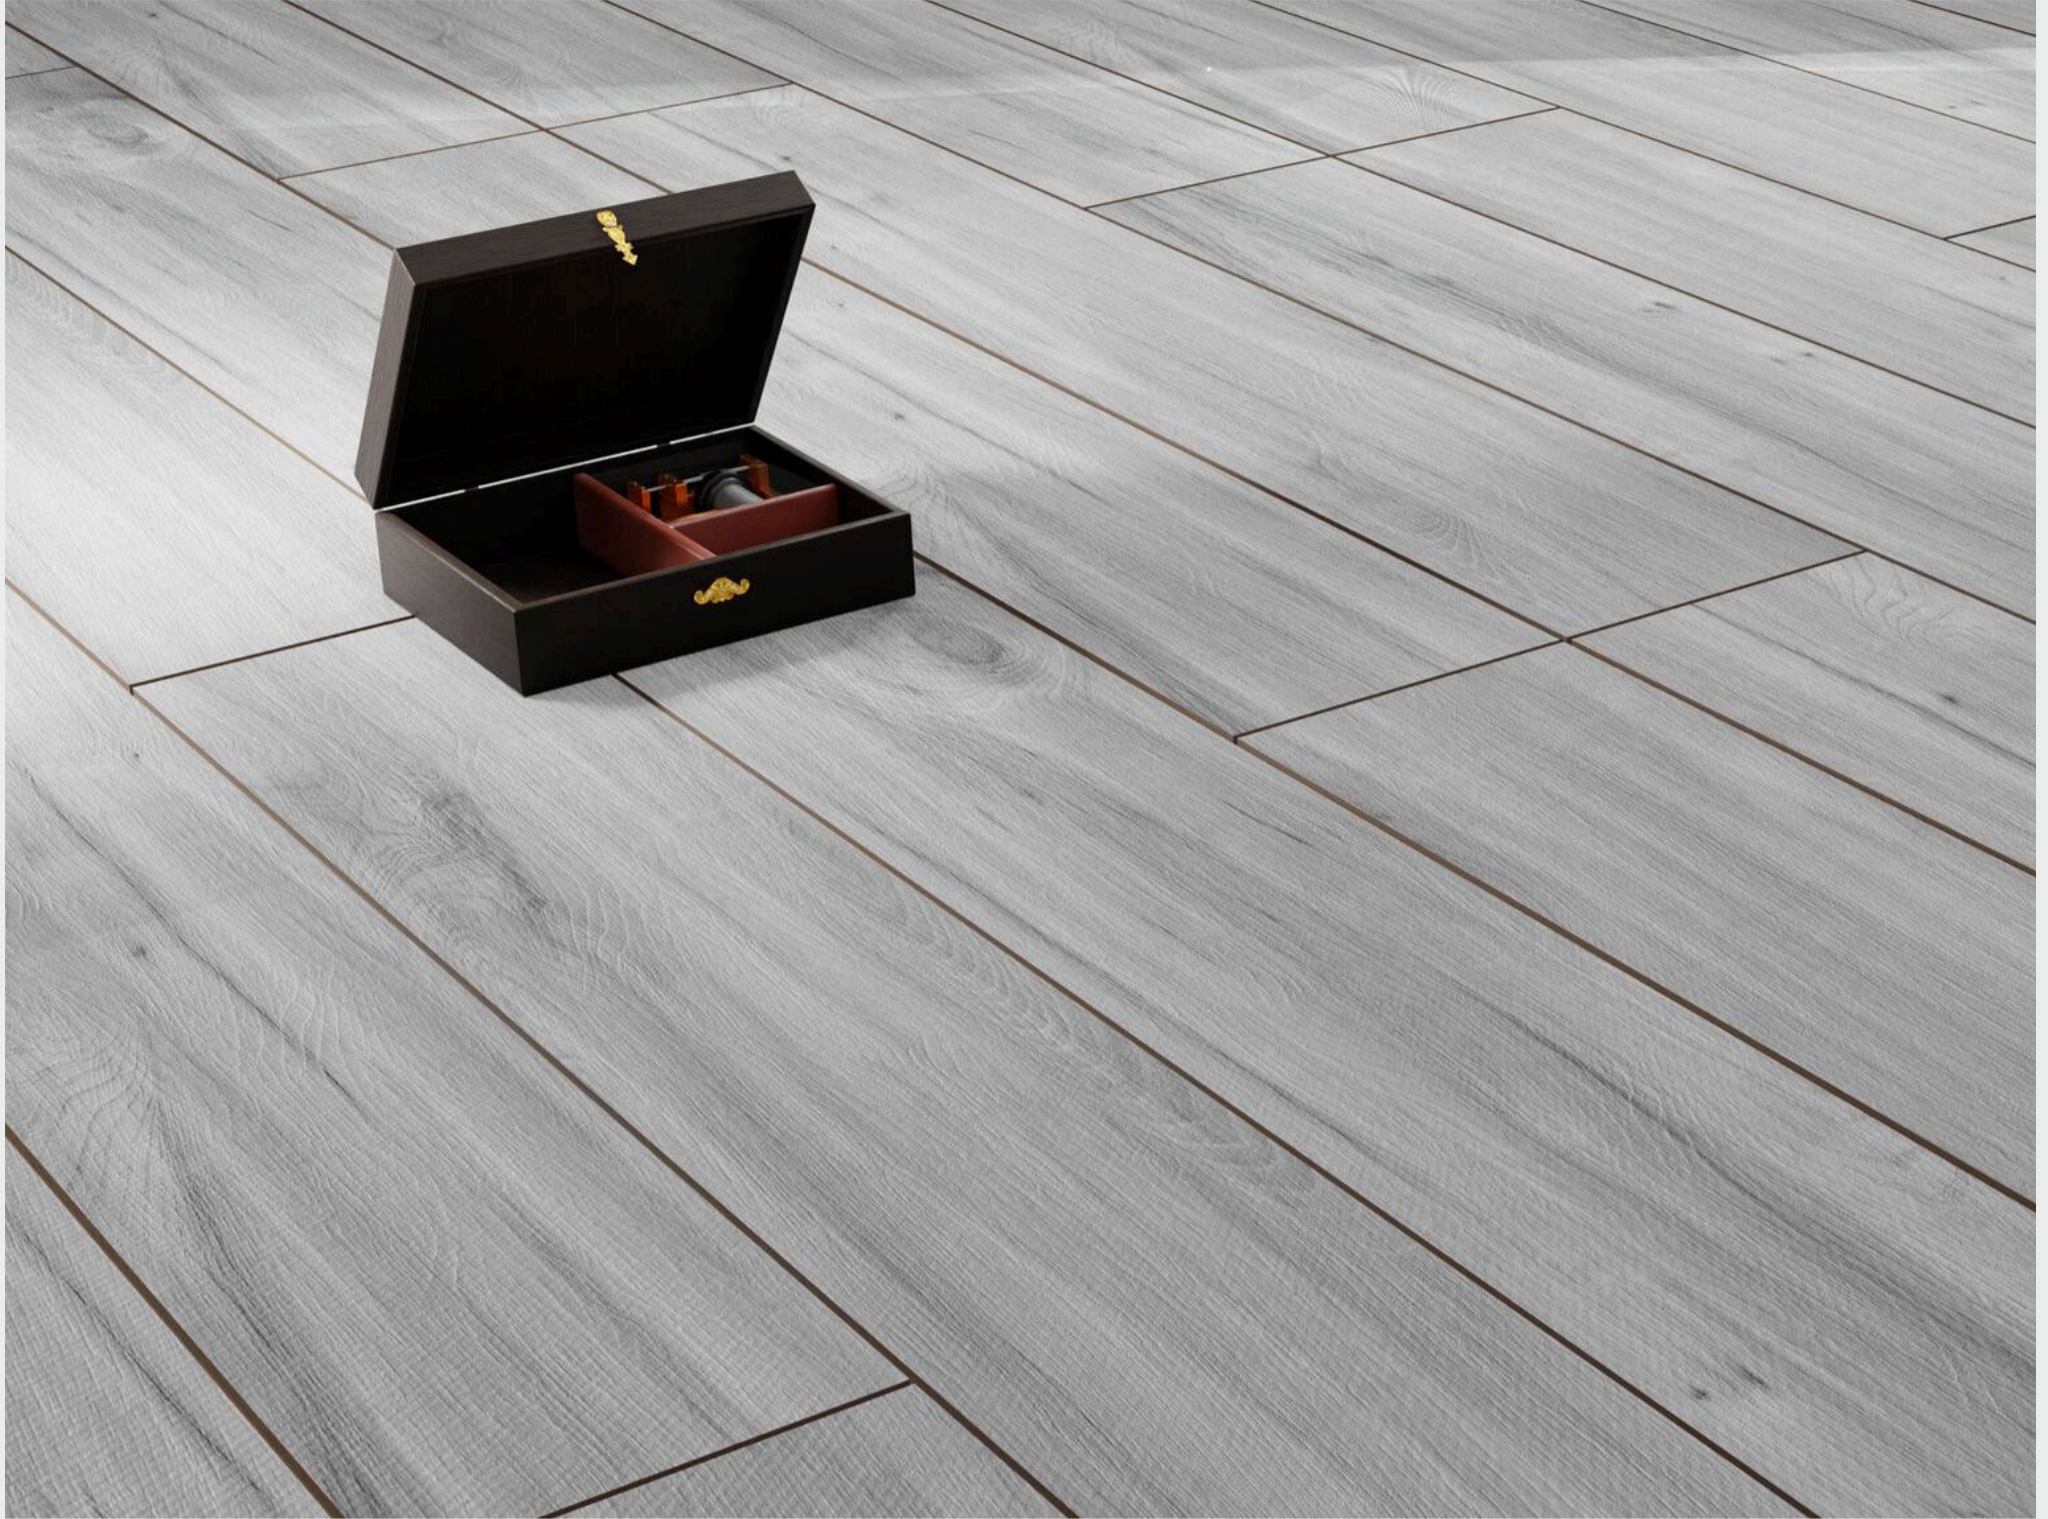

BRICH GREY

LEGATO
INTERNATIONAL QUALITY PREMIUM TILES

NON-SLIPPING

ACID PROOF

WEAR RESISTING

FROST FREE