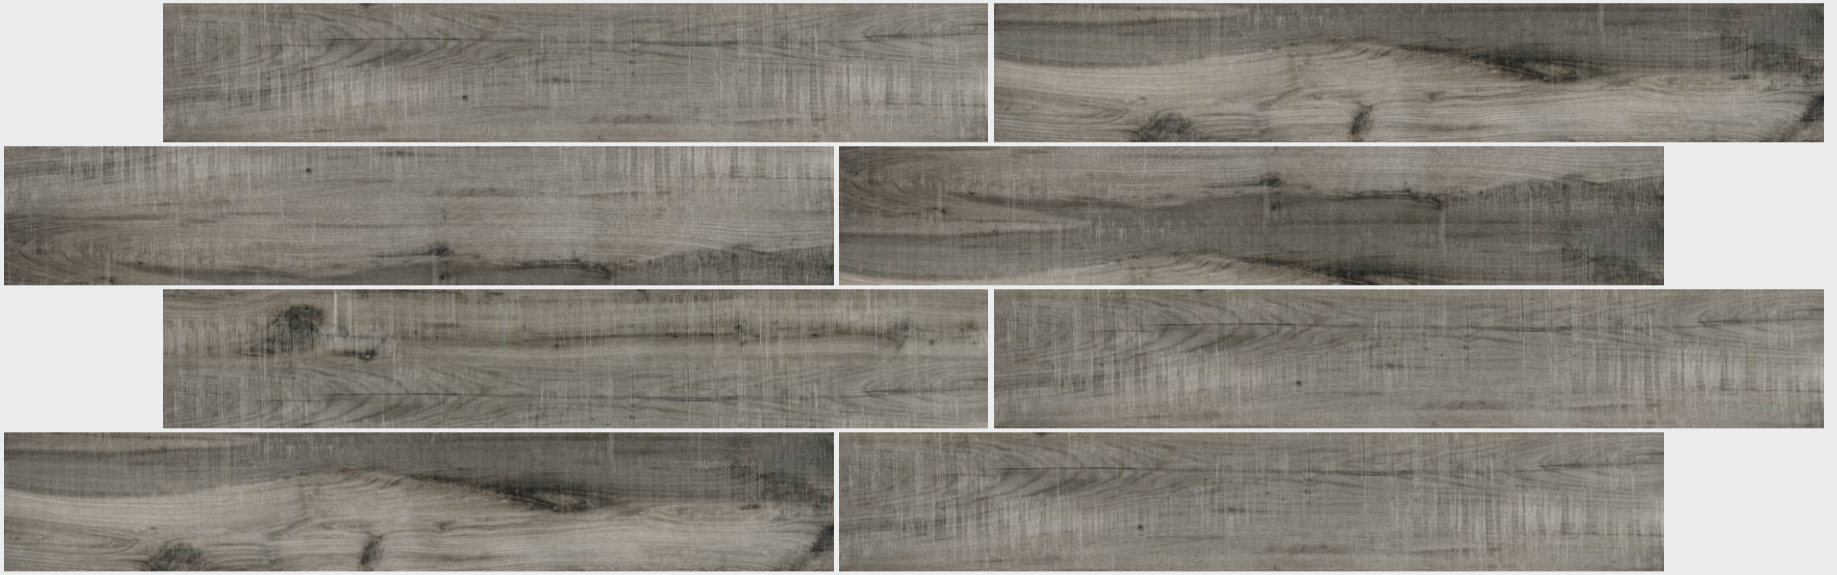

BARRIQUE NERO

SIZE 200 X 1200 MM | **FINISH** Matt | **THICKNESS** 10.0 MM | **RANDOM** 5

NON-SLIPPING

ACID PROOF

WEAR RESISTING

FROST FREE