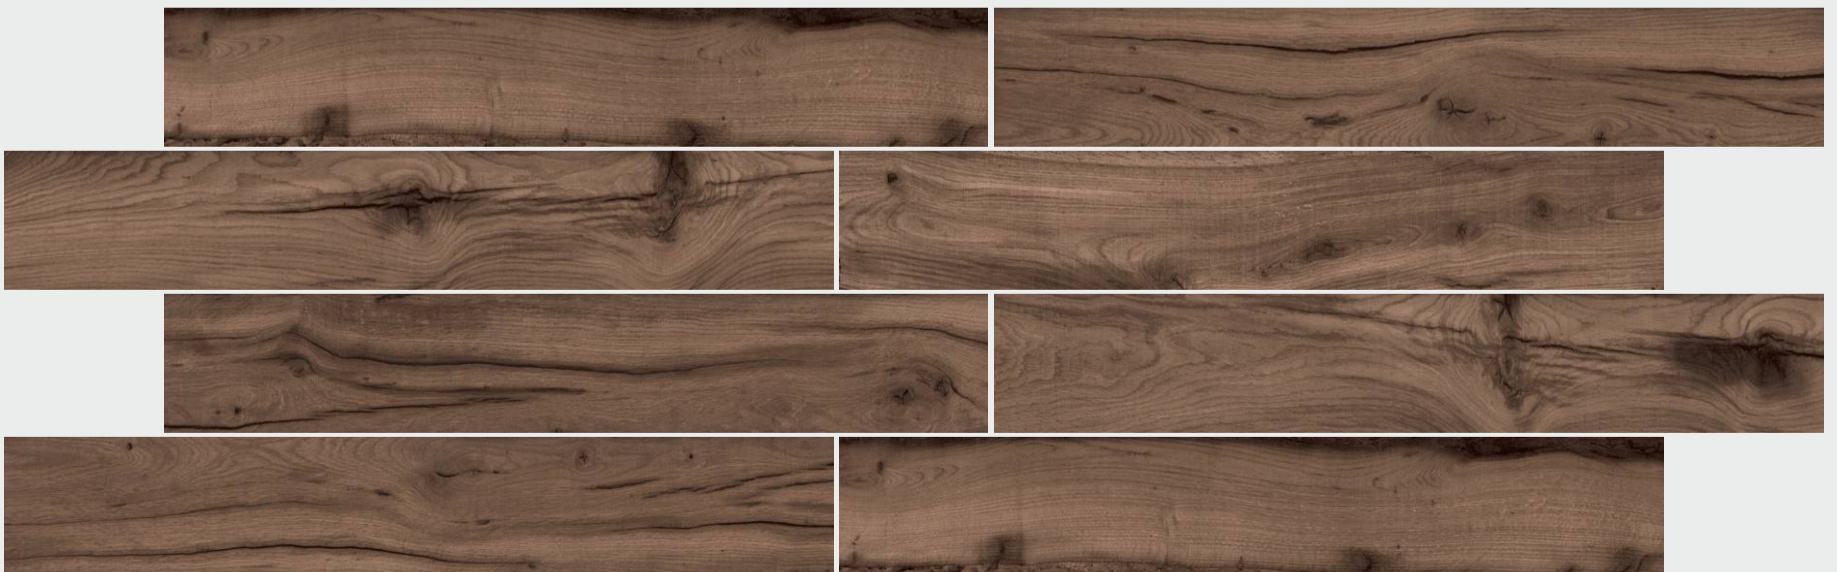

CYPRESS CHOCO

SIZE 200 X 1200 MM | **FINISH** Matt | **THICKNESS** 10.0 MM | **RANDOM** 8

NON-SLIPPING

ACID PROOF

WEAR RESISTING

FROST FREE