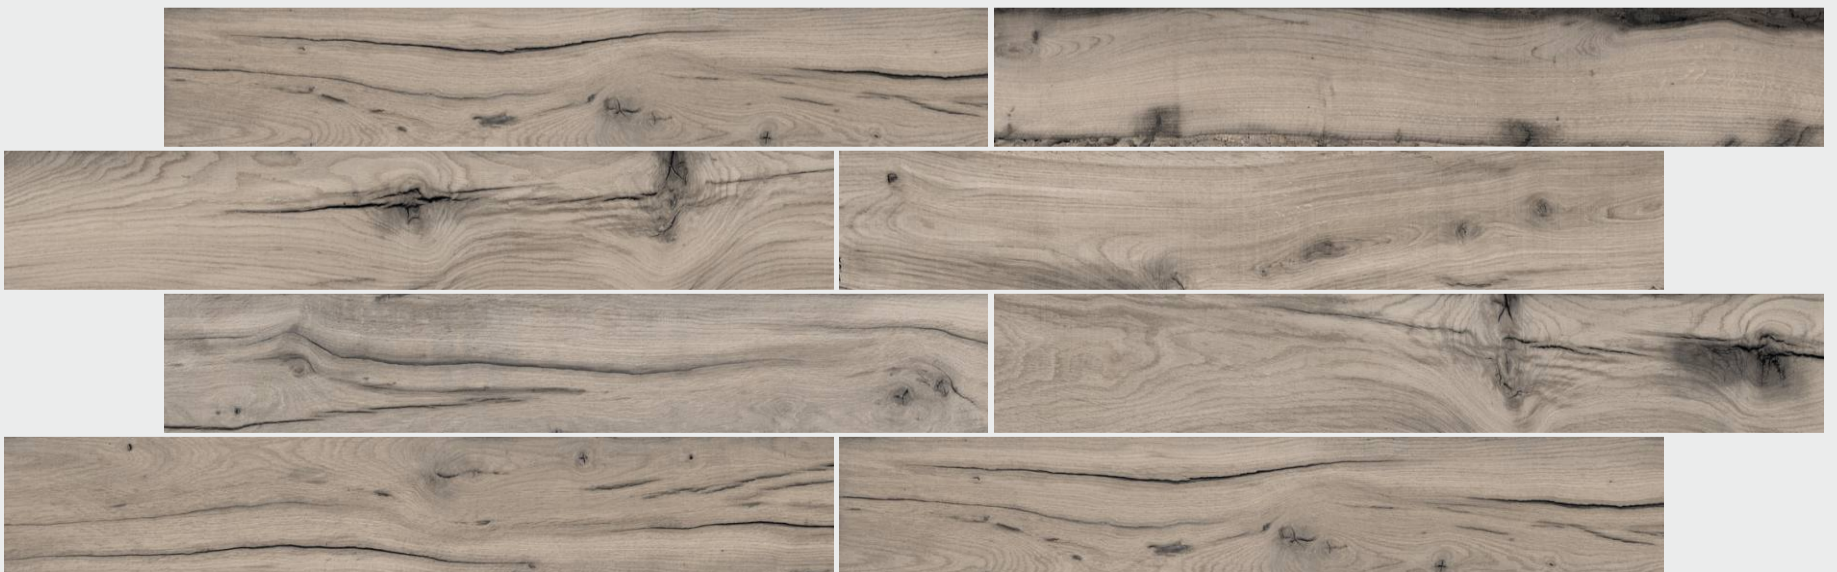

CYPRESS GREY

SIZE 200 X 1200 MM | **FINISH** Matt | **THICKNESS** 10.0 MM | **RANDOM** 8

NON-SLIPPING

ACID PROOF

WEAR RESISTING

FROST FREE

CYPRESS GRIGIO

SIZE 200 X 1200 MM | **FINISH** Matt | **THICKNESS** 10.0 MM | **RANDOM** 8