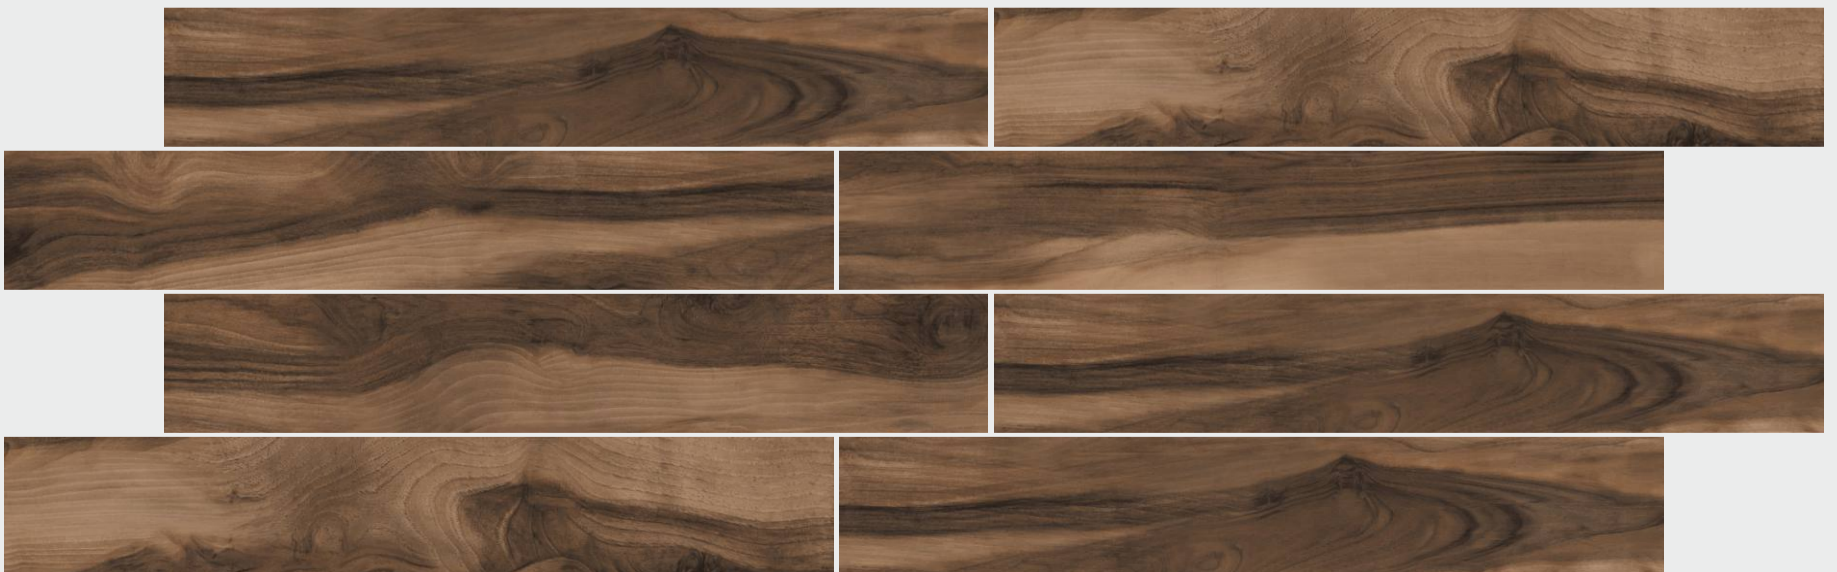

CINNAMON CHOCO

SIZE 200 X 1200 MM | **FINISH** Matt | **THICKNESS** 10.0 MM | **RANDOM** 5

NON-SLIPPING

ACID PROOF

WEAR RESISTING

FROST FREE