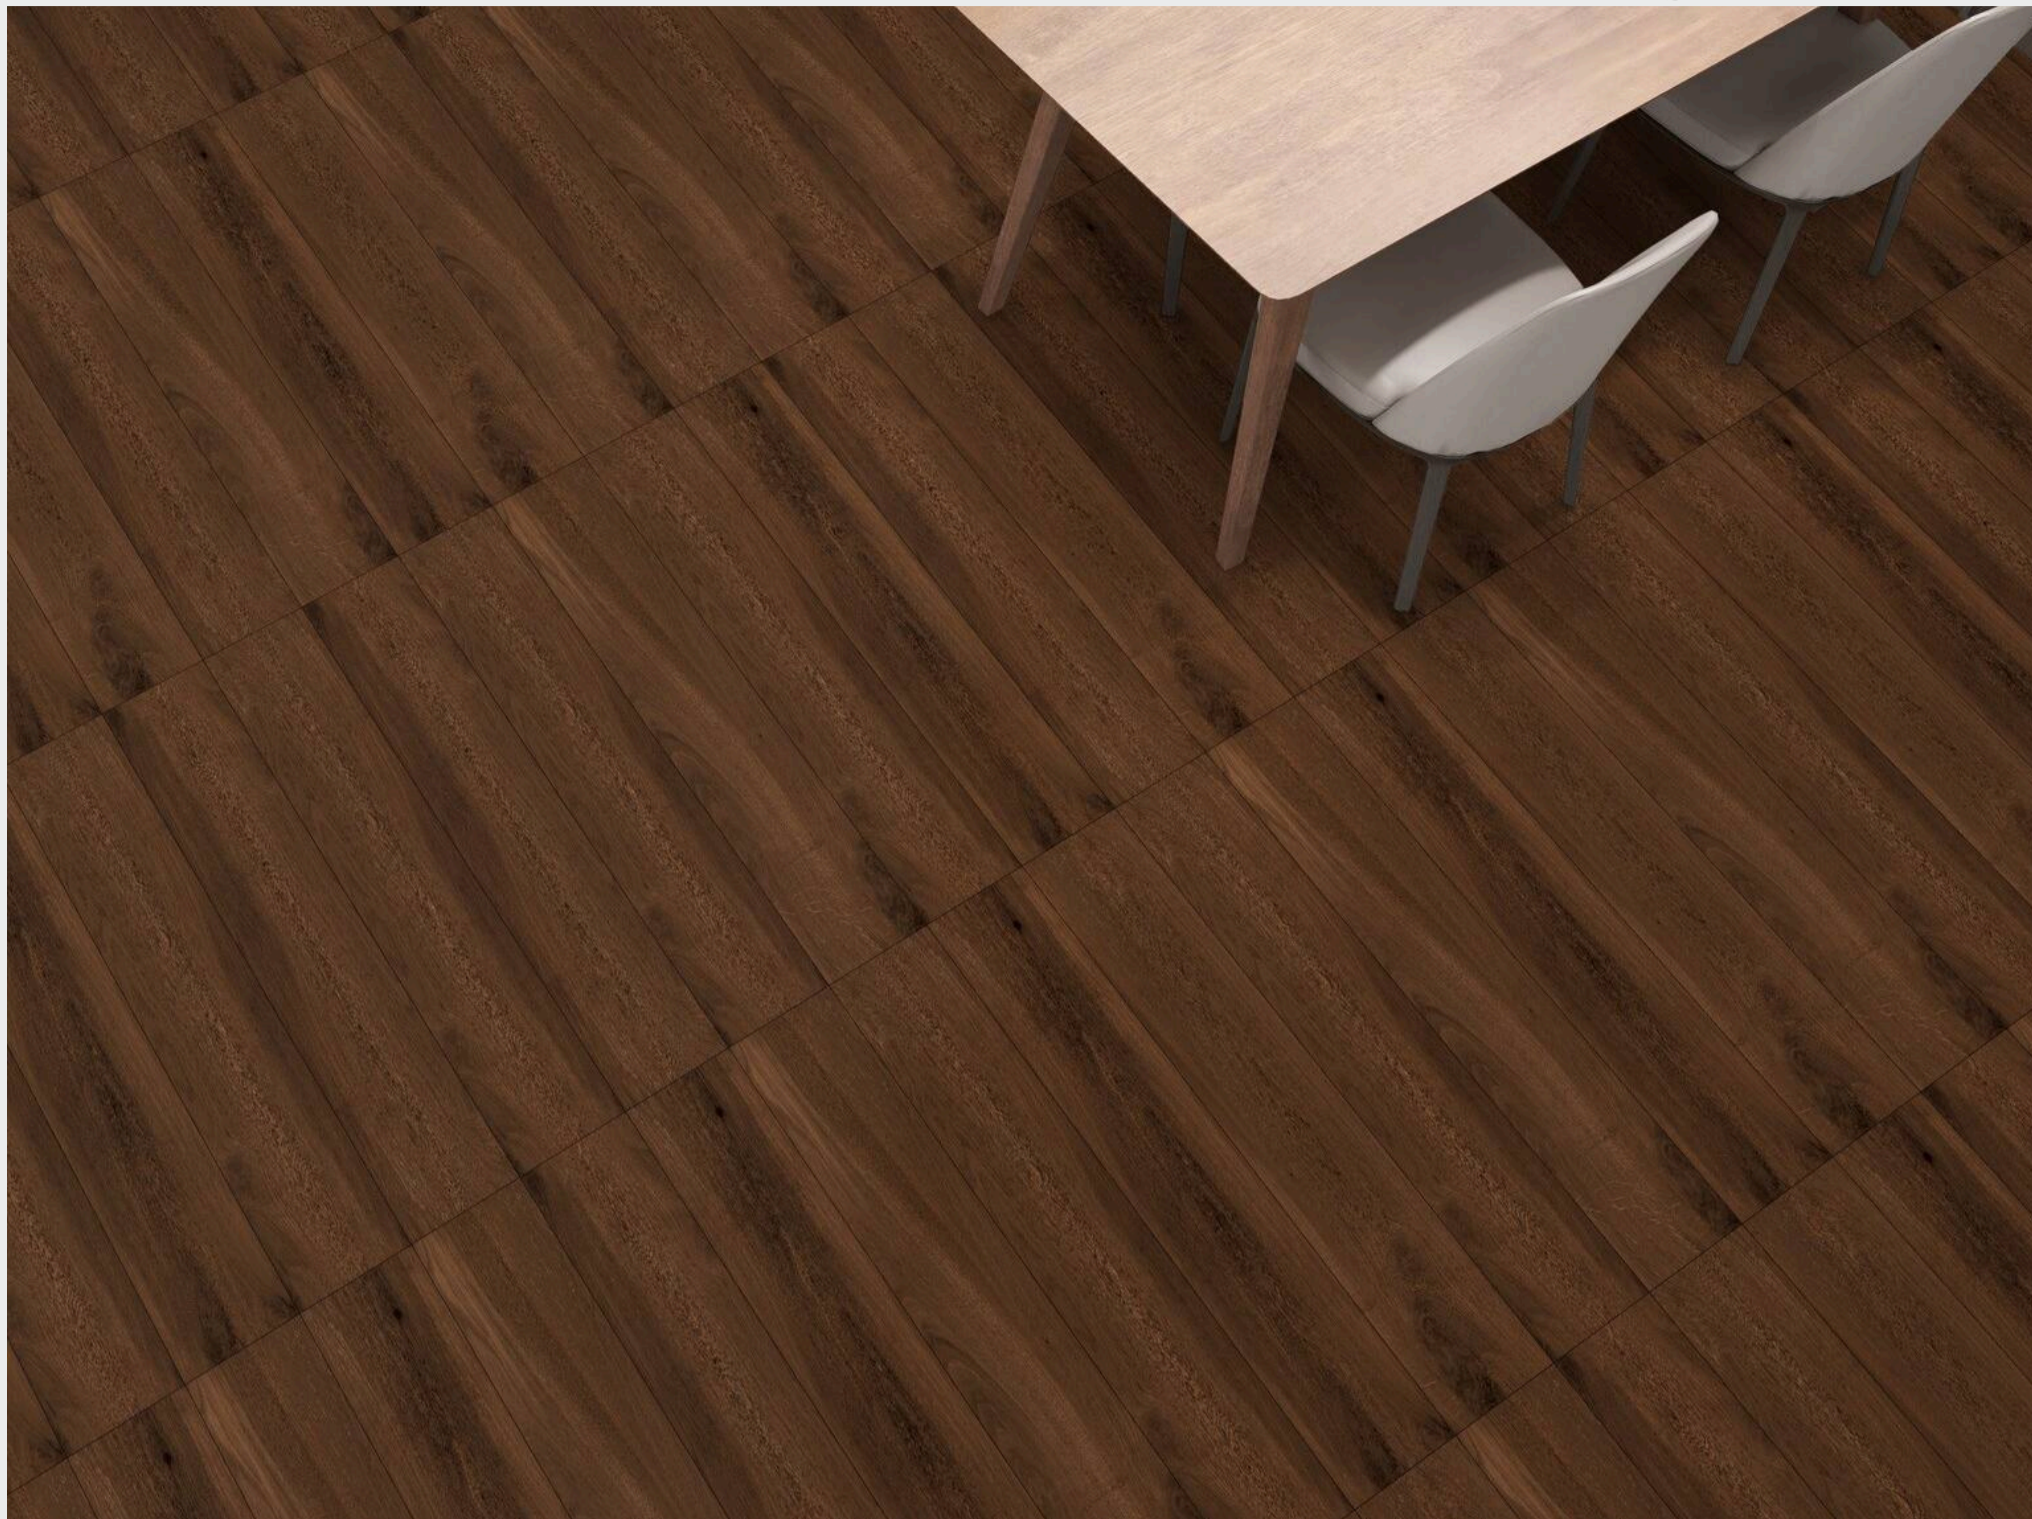

CASTELO WENGE

LEGATO
INTERNATIONAL QUALITY PREMIUM TILES

NON-SLIPPING

ACID PROOF

WEAR RESISTING

FROST FREE