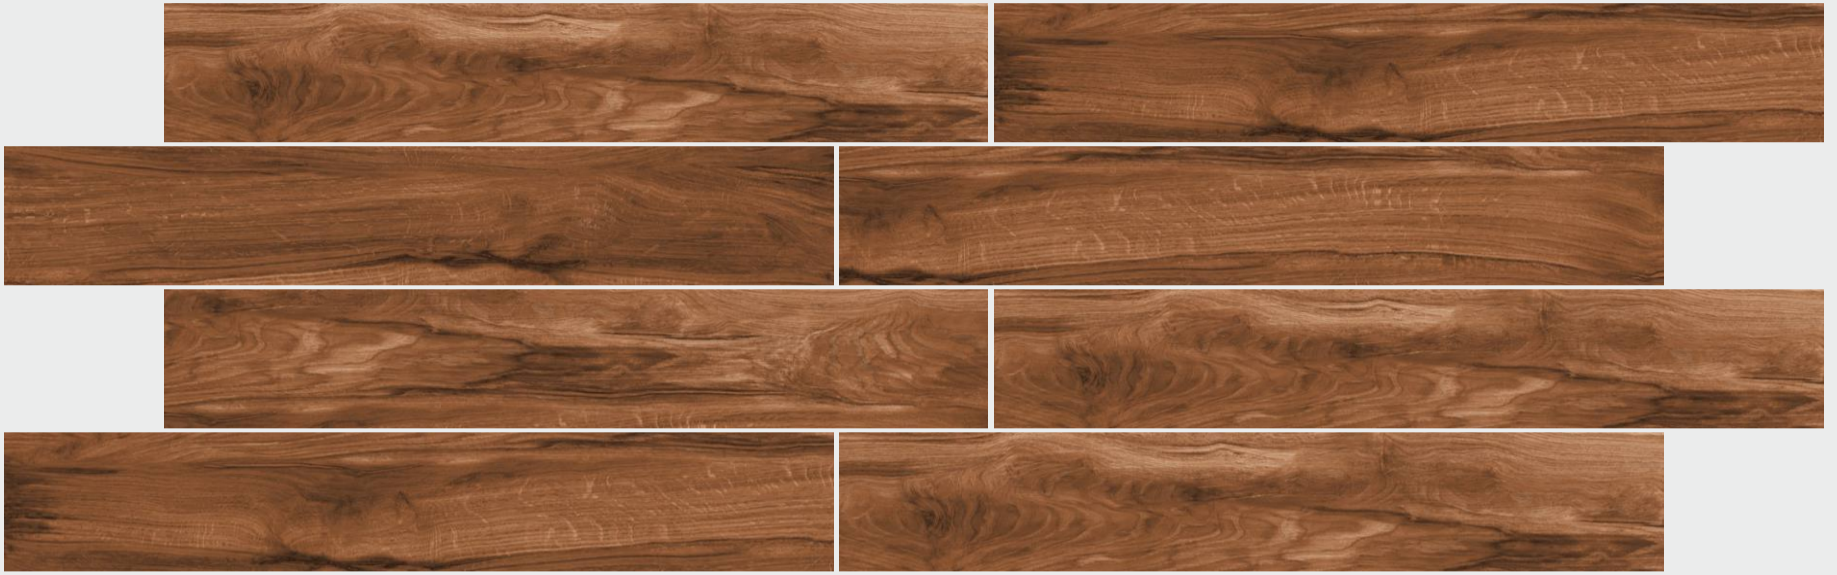

SIZE 200 X 1200 MM | **FINISH** Matt | **THICKNESS** 10.0 MM | **RANDOM** 5

NON-SLIPPING

ACID PROOF

WEAR RESISTING

FROST FREE

CLARA BROWN

SIZE 200 X 1200 MM | **FINISH** Matt | **THICKNESS** 10.0 MM | **RANDOM** 5