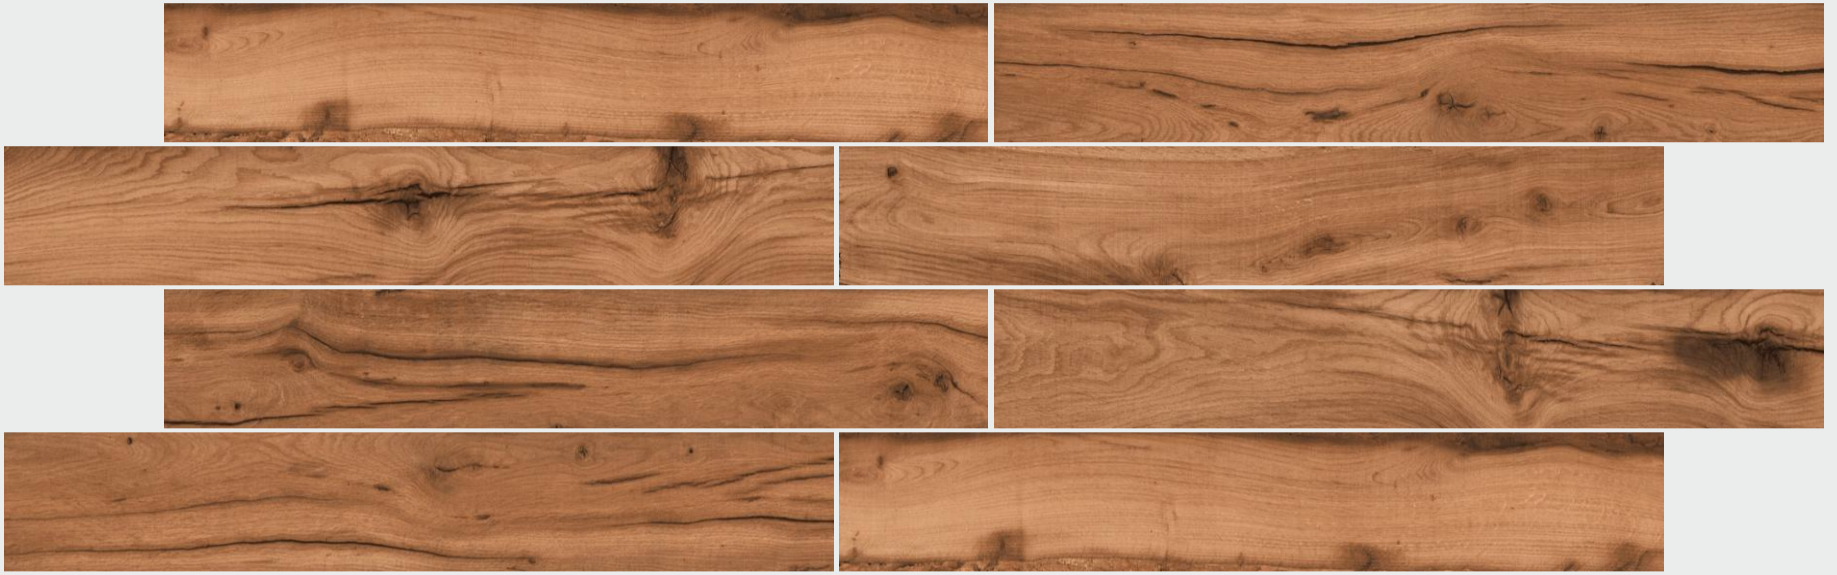

NON-SLIPPING

ACID PROOF

WEAR RESISTING

FROST FREE

CYPRESS BROWN

SIZE 200 X 1200 MM | **FINISH** Matt | **THICKNESS** 10.0 MM | **RANDOM** 8

NON-SLIPPING

ACID PROOF