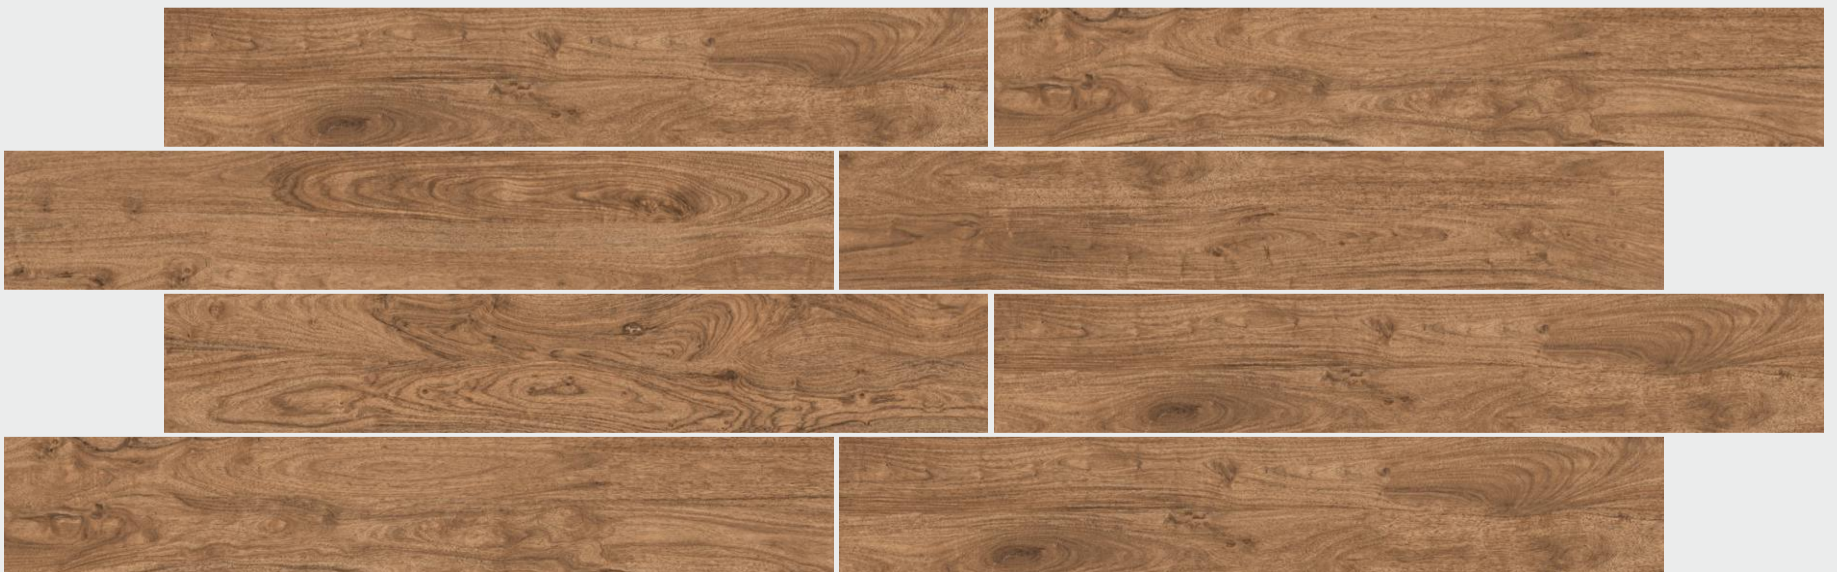

TUPELO NOCE

SIZE 200 X 1200 MM | **FINISH** Matt | **THICKNESS** 10.0 MM | **RANDOM** 5

NON-SLIPPING

ACID PROOF

WEAR RESISTING

FROST FREE