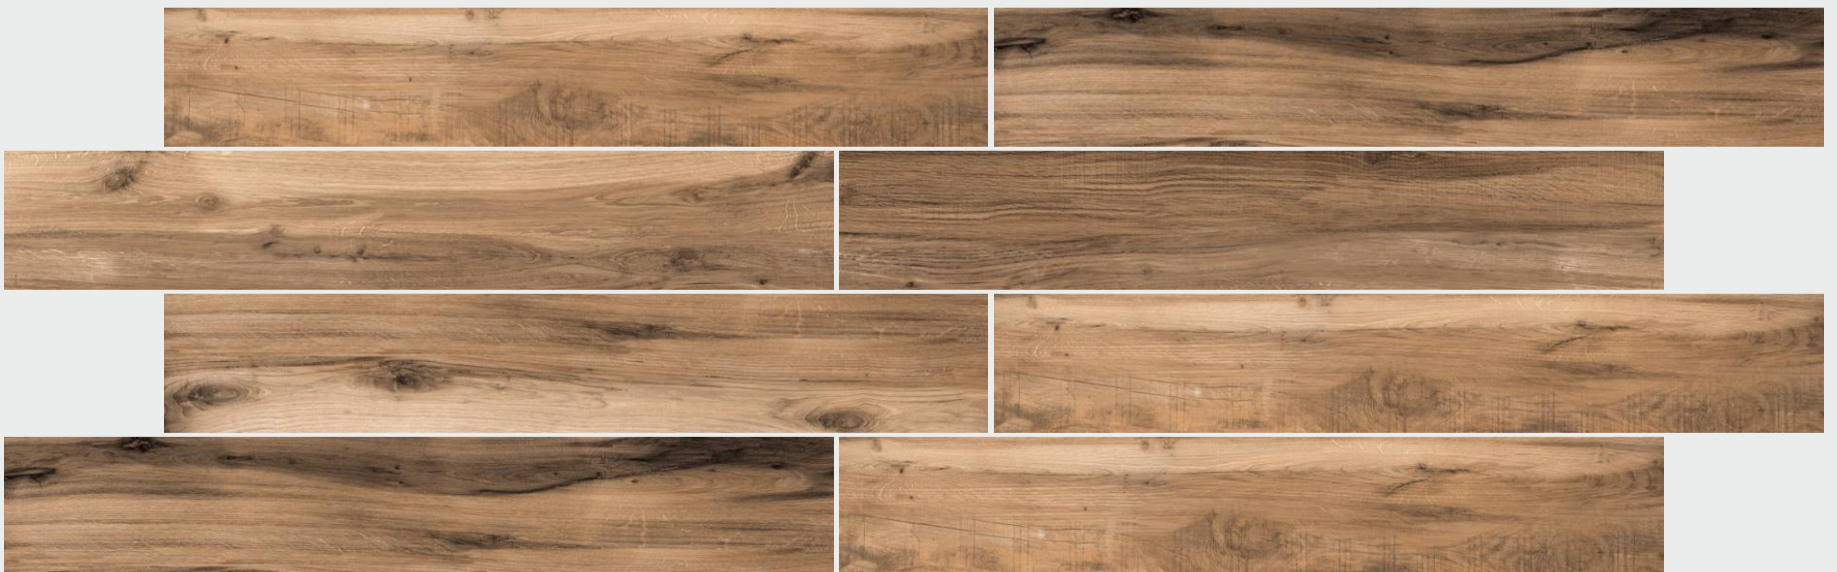

ROTTEN BLACK

SIZE 200 X 1200 MM | **FINISH** Matt | **THICKNESS** 10.0 MM | **RANDOM** 5

NON-SLIPPING

ACID PROOF

WEAR RESISTING

FROST FREE