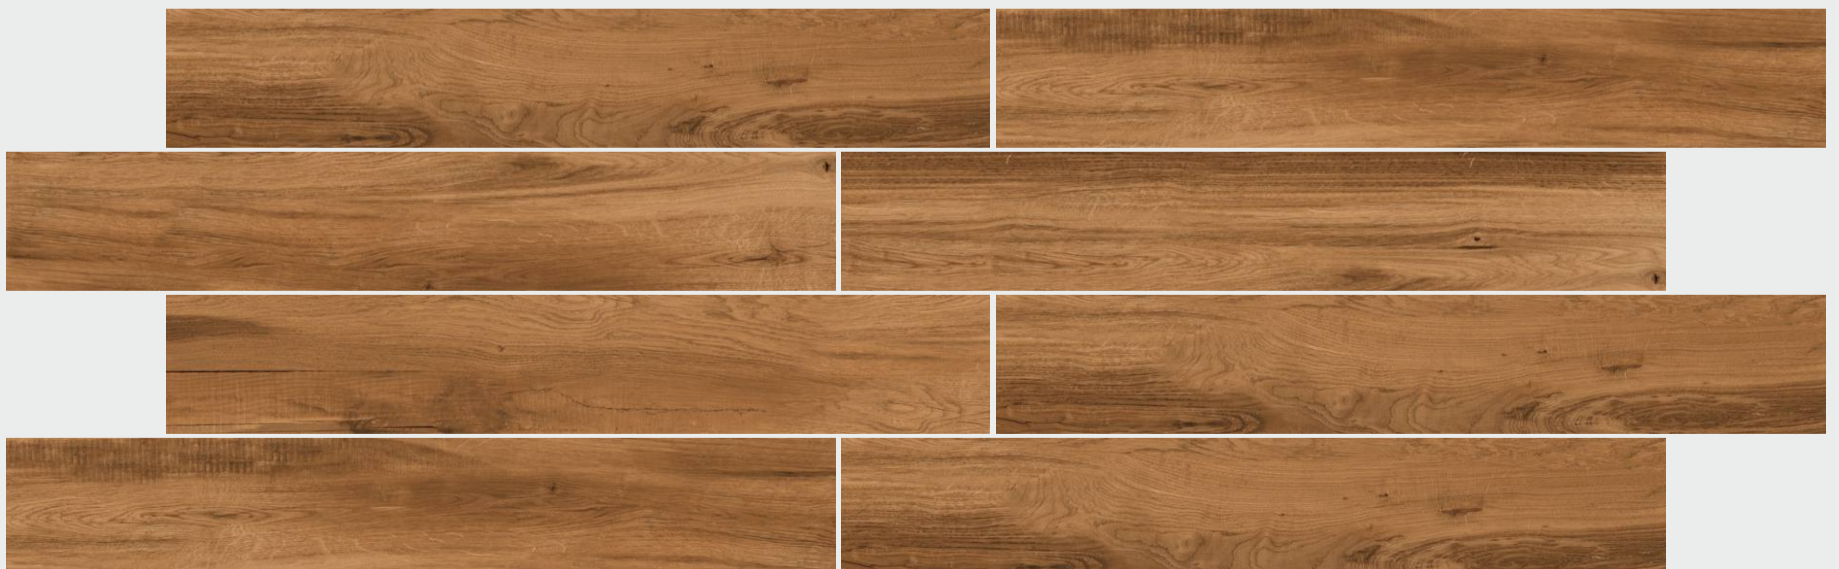

WEAR RESISTING

FROST FREE

LIFE NOCCIOLA

LEGATO
INTERNATIONAL QUALITY PREMIUM TILES

LIFE TWANY

SIZE 200 X 1200 MM | **FINISH** Matt | **THICKNESS** 10.0 MM | **RANDOM** 5

NON-SLIPPING

ACID PROOF