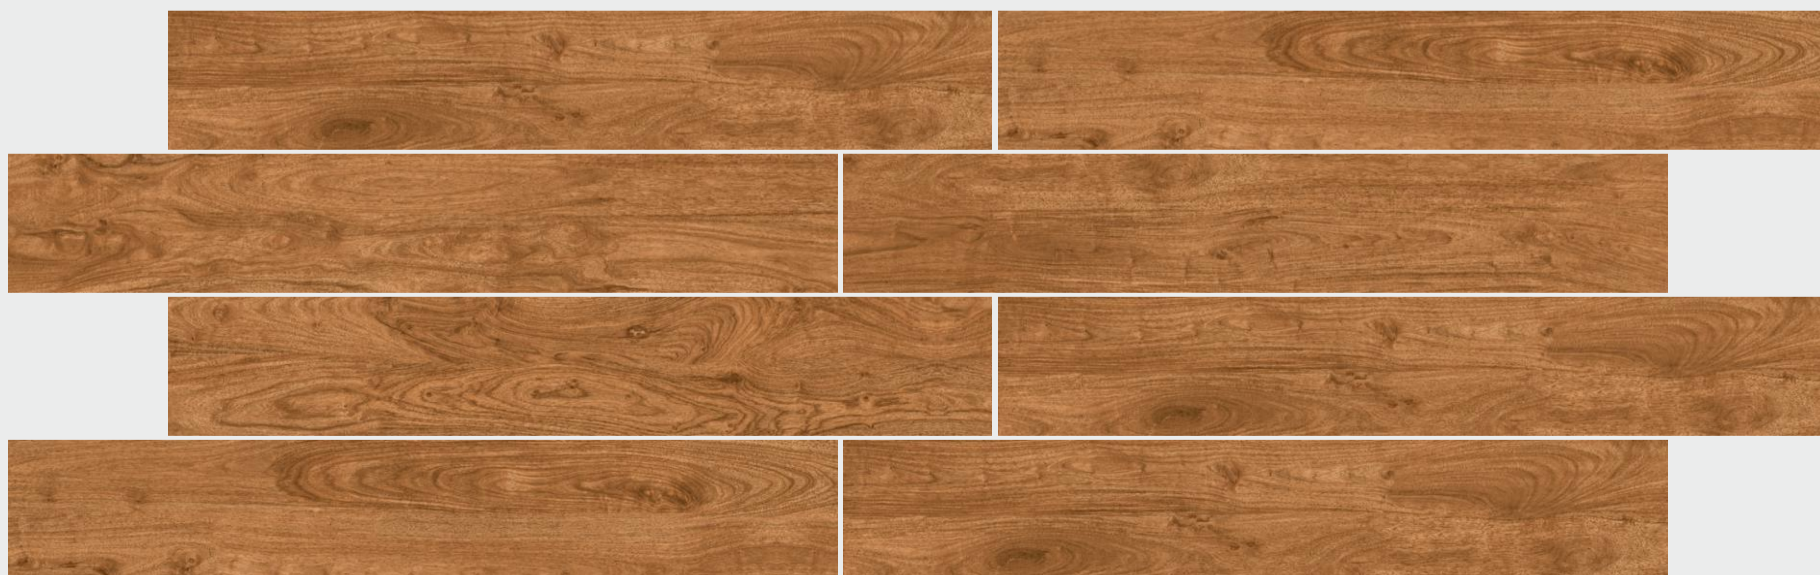

NON-SLIPPING

ACID PROOF

WEAR RESISTING

FROST FREE

TUPELO TWANY

LEGATO
INTERNATIONAL QUALITY PREMIUM TILES

TUPELO CHOCO

SIZE 200 X 1200 MM | **FINISH** Matt | **THICKNESS** 10.0 MM | **RANDOM** 5