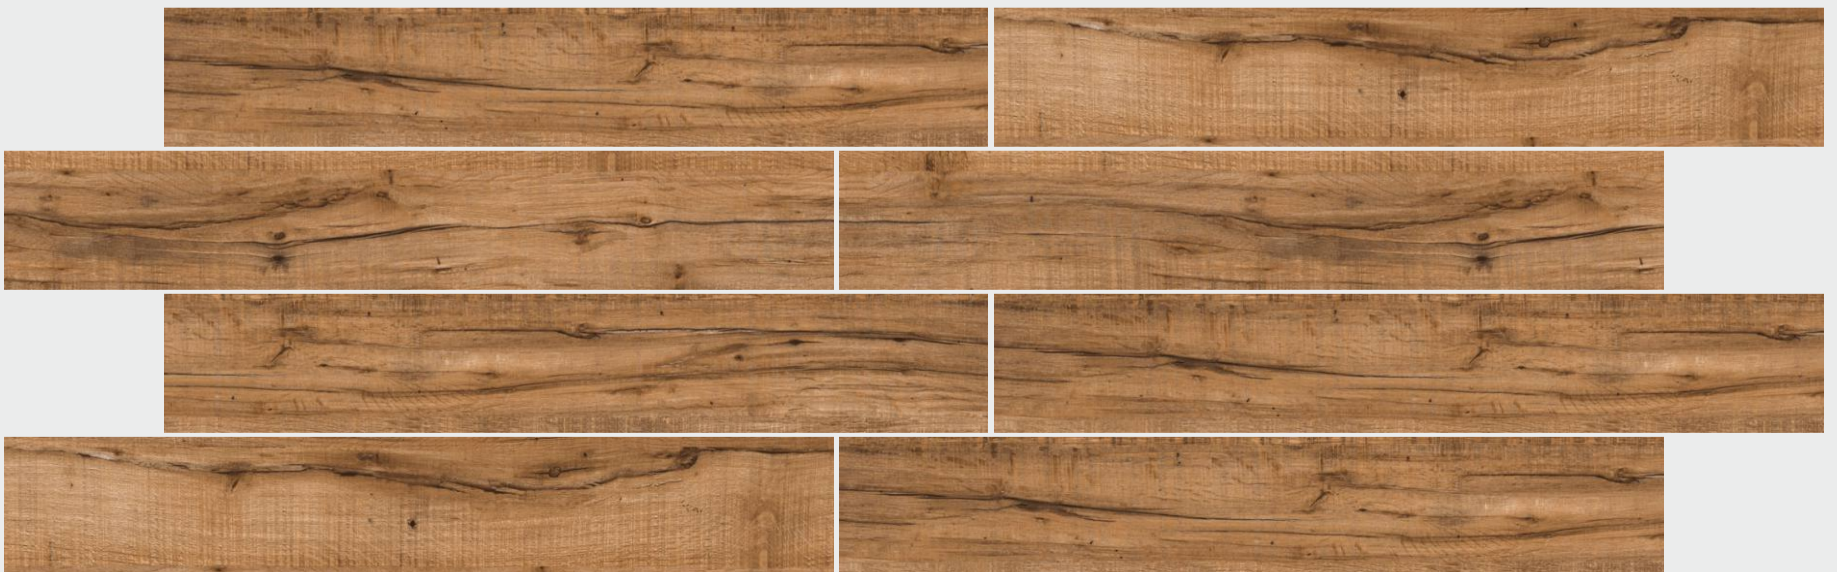

NON-SLIPPING

ACID PROOF

WEAR RESISTING

FROST FREE

RUFF SANDAL

SIZE 200 X 1200 MM | **FINISH** Matt | **THICKNESS** 10.0 MM | **RANDOM** 5

NON-SLIPPING

ACID PROOF