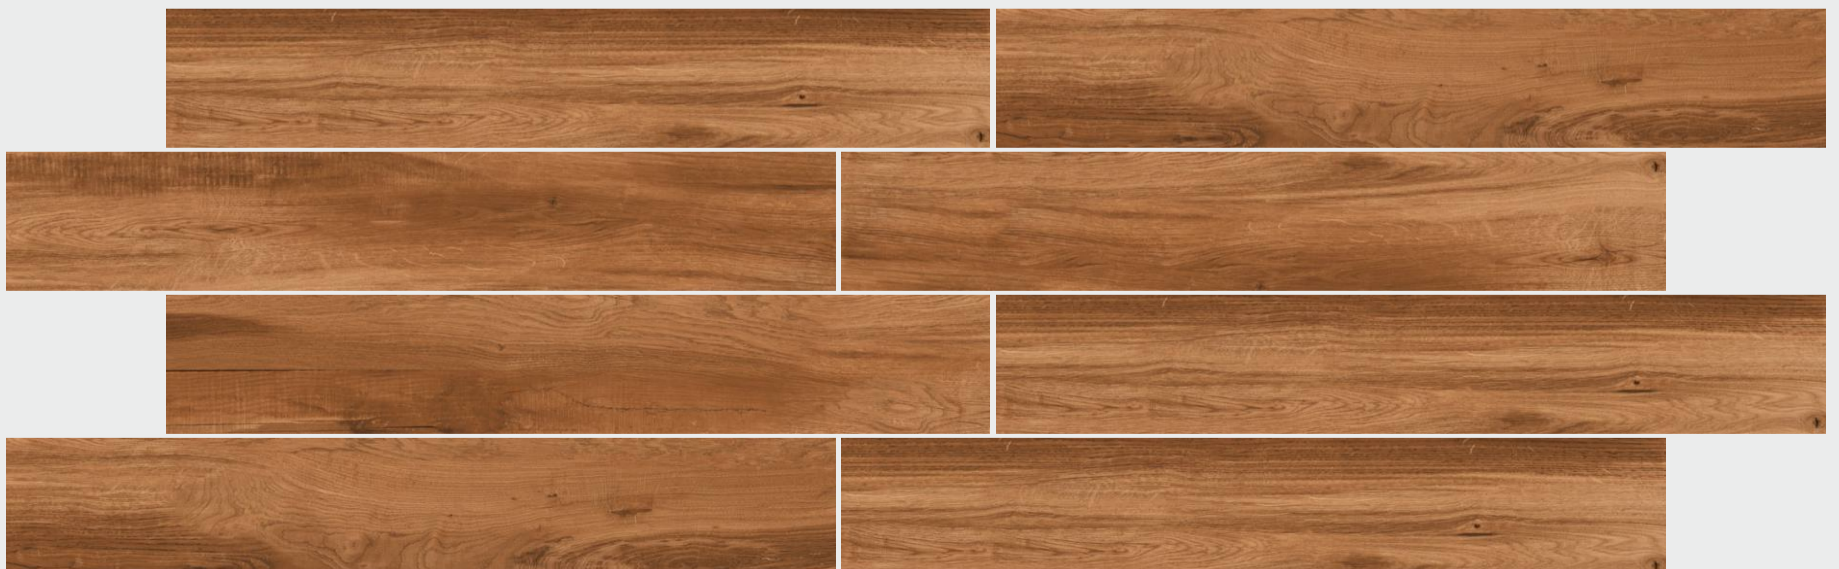

WEAR RESISTING

FROST FREE

LIFE TWANY

LEGATO
INTERNATIONAL QUALITY PREMIUM TILES

LIFE COPPER

SIZE 200 X 1200 MM | **FINISH** Matt | **THICKNESS** 10.0 MM | **RANDOM** 5

NON-SLIPPING

ACID PROOF