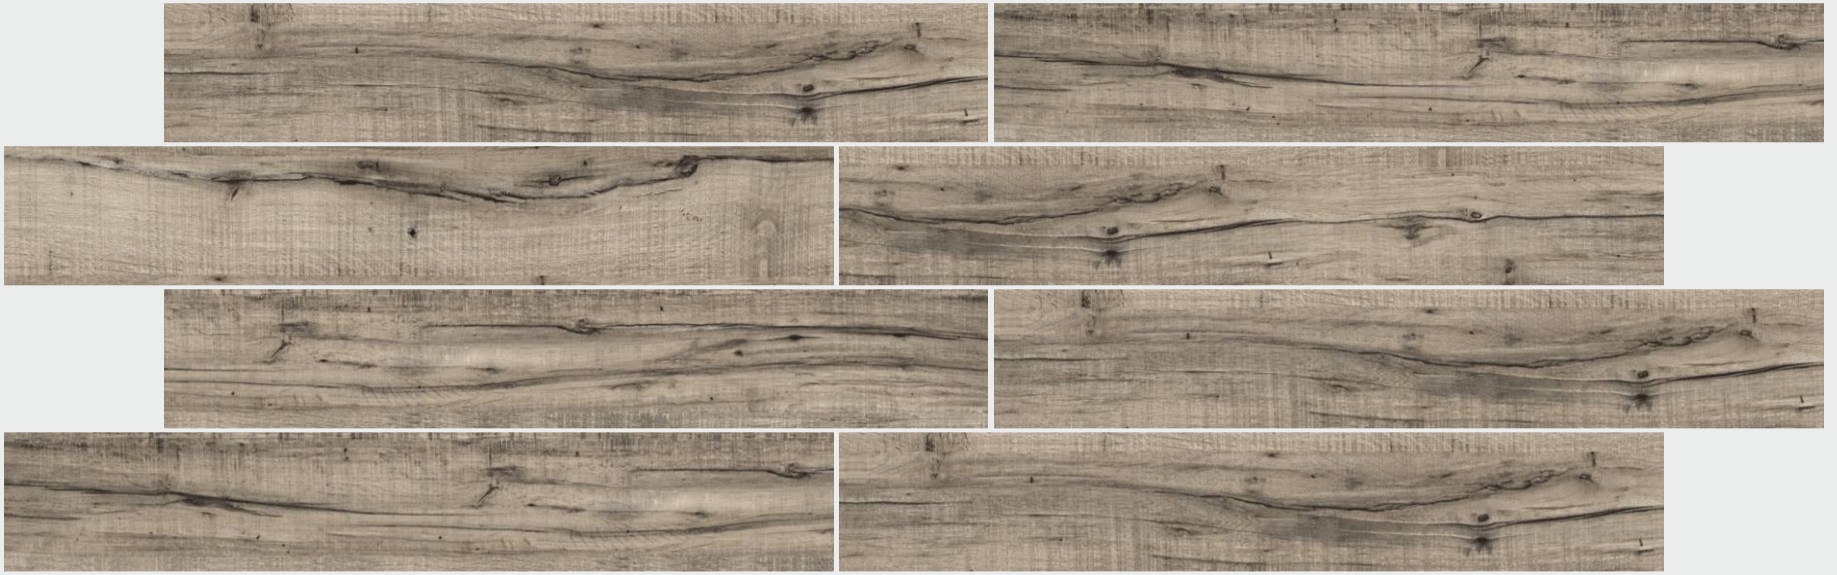

RUFF BEIGE

SIZE 200 X 1200 MM | **FINISH** Matt | **THICKNESS** 10.0 MM | **RANDOM** 5

NON-SLIPPING

ACID PROOF

WEAR RESISTING

FROST FREE

RUFF GRIS

SIZE 200 X 1200 MM | **FINISH** Matt | **THICKNESS** 10.0 MM | **RANDOM** 5