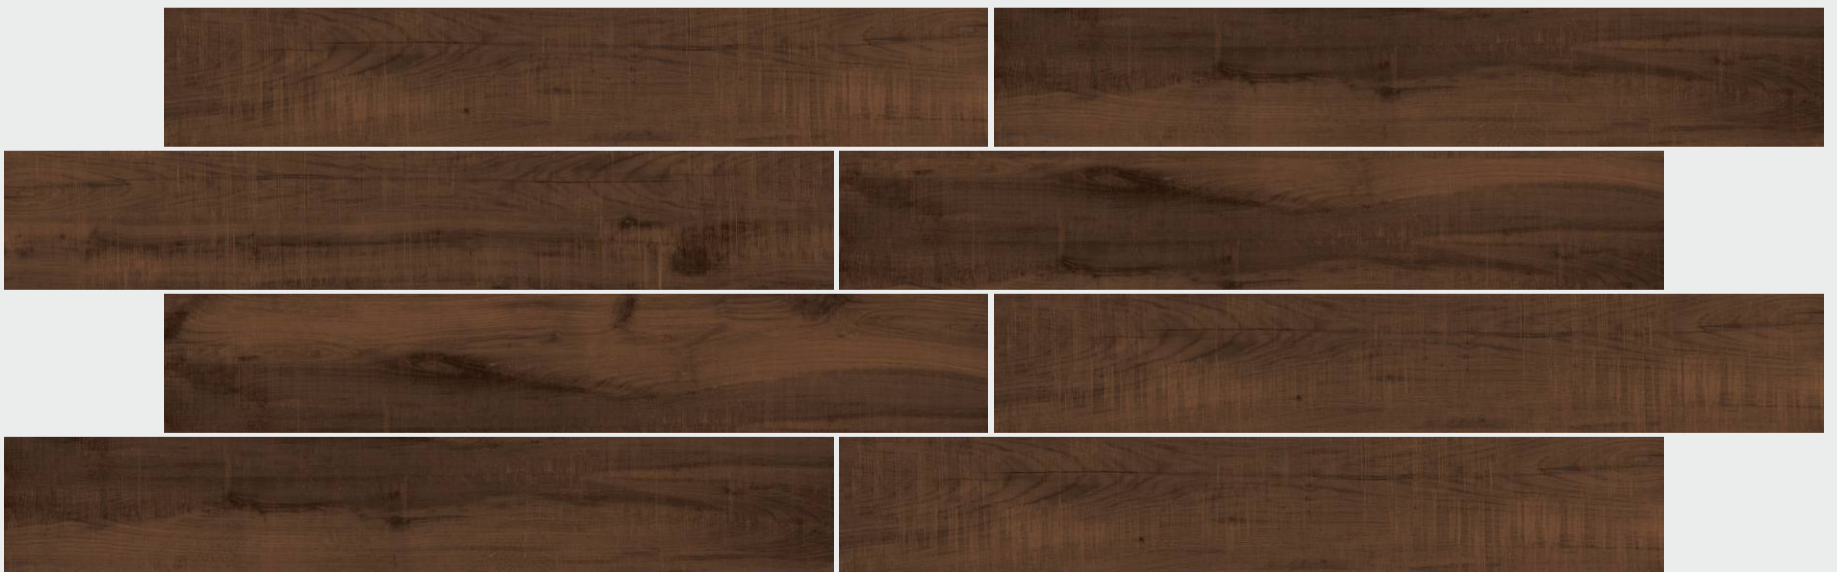

GRAPHITE-WENGE

SIZE 200 X 1200 MM | **FINISH** Matt | **THICKNESS** 10.0 MM | **RANDOM** 5

NON-SLIPPING

ACID PROOF

WEAR RESISTING

FROST FREE