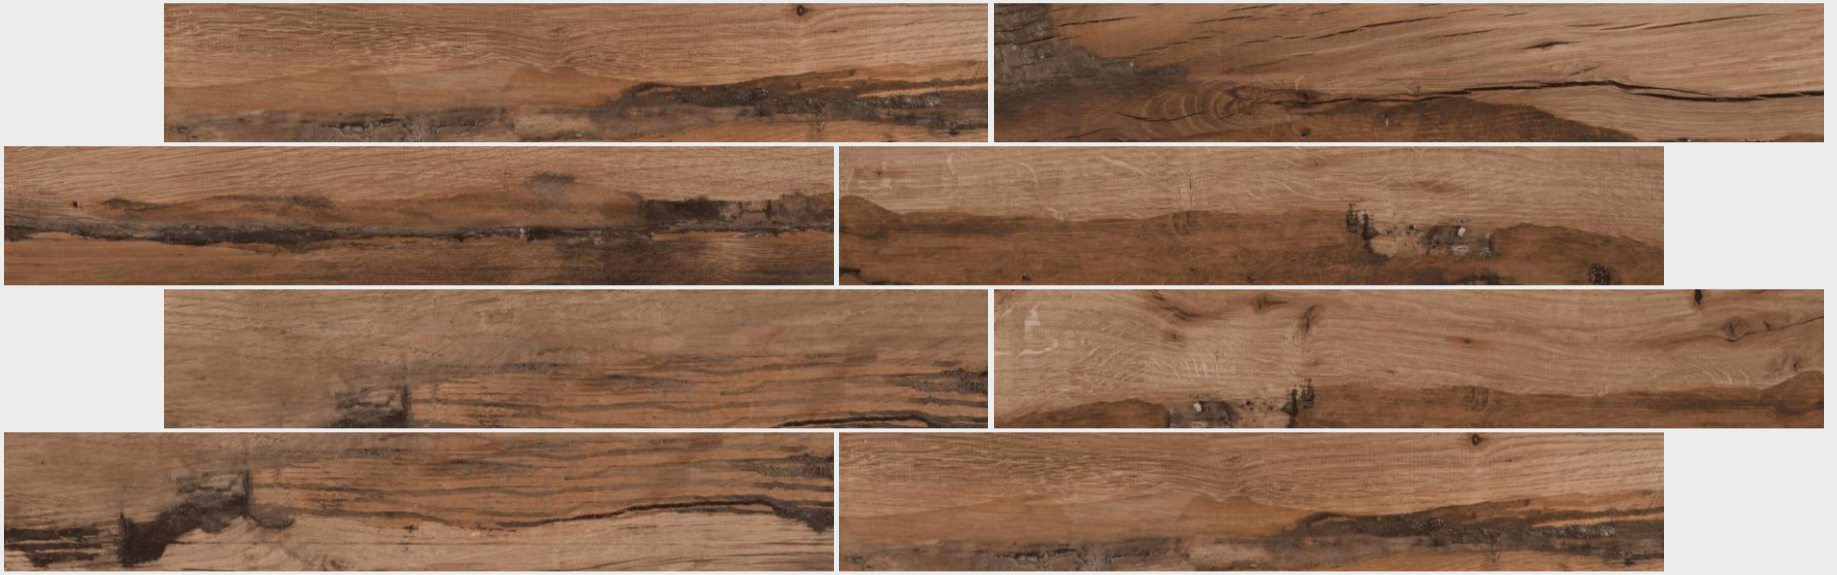

SIZE 200 X 1200 MM | **FINISH** Matt | **THICKNESS** 10.0 MM | **RANDOM** 7

NON-SLIPPING

ACID PROOF

WEAR RESISTING

FROST FREE

WOODMILL BROWN

SIZE 200 X 1200 MM | **FINISH** Matt | **THICKNESS** 10.0 MM | **RANDOM** 7