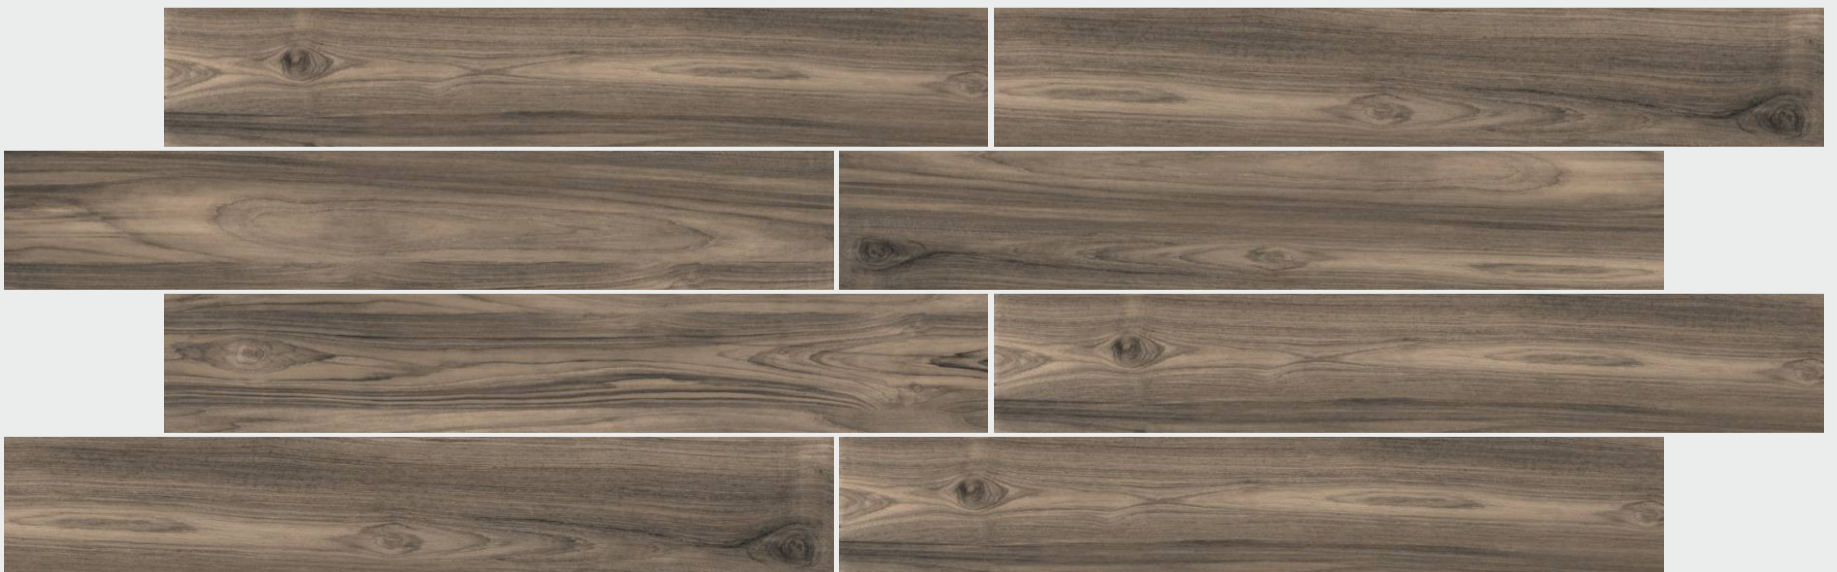

NON-SLIPPING

ACID PROOF

WEAR RESISTING

FROST FREE

LONDON NATURAL

SIZE 200 X 1200 MM | **FINISH** Matt | **THICKNESS** 10.0 MM | **RANDOM** 5

NON-SLIPPING

ACID PROOF