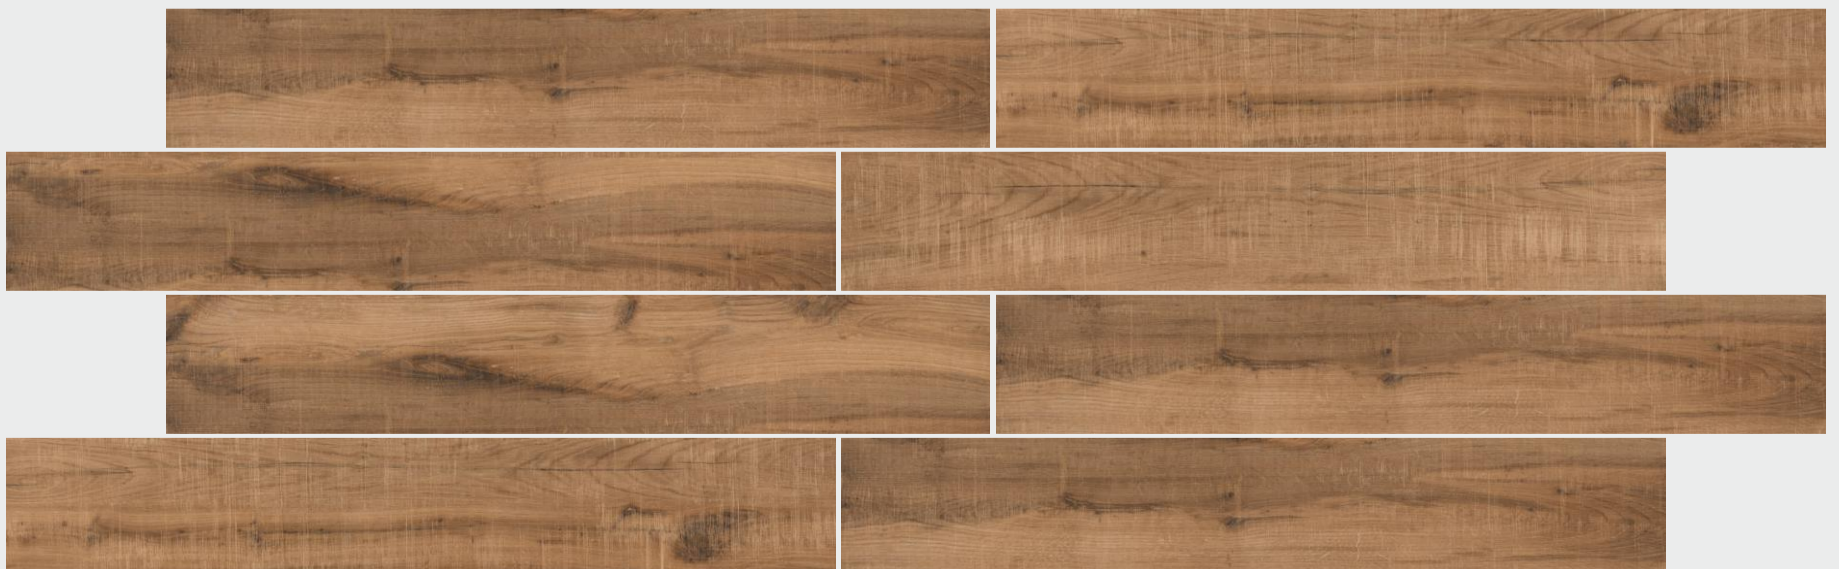

LEGATO
INTERNATIONAL QUALITY PREMIUM TILES

GRAPHITE COPPER ORANGE

SIZE 200 X 1200 MM | **FINISH** Matt | **THICKNESS** 10.0 MM | **RANDOM** 5

NON-SLIPPING

ACID PROOF

WEAR RESISTING

FROST FREE

GRAPHITE BROWN