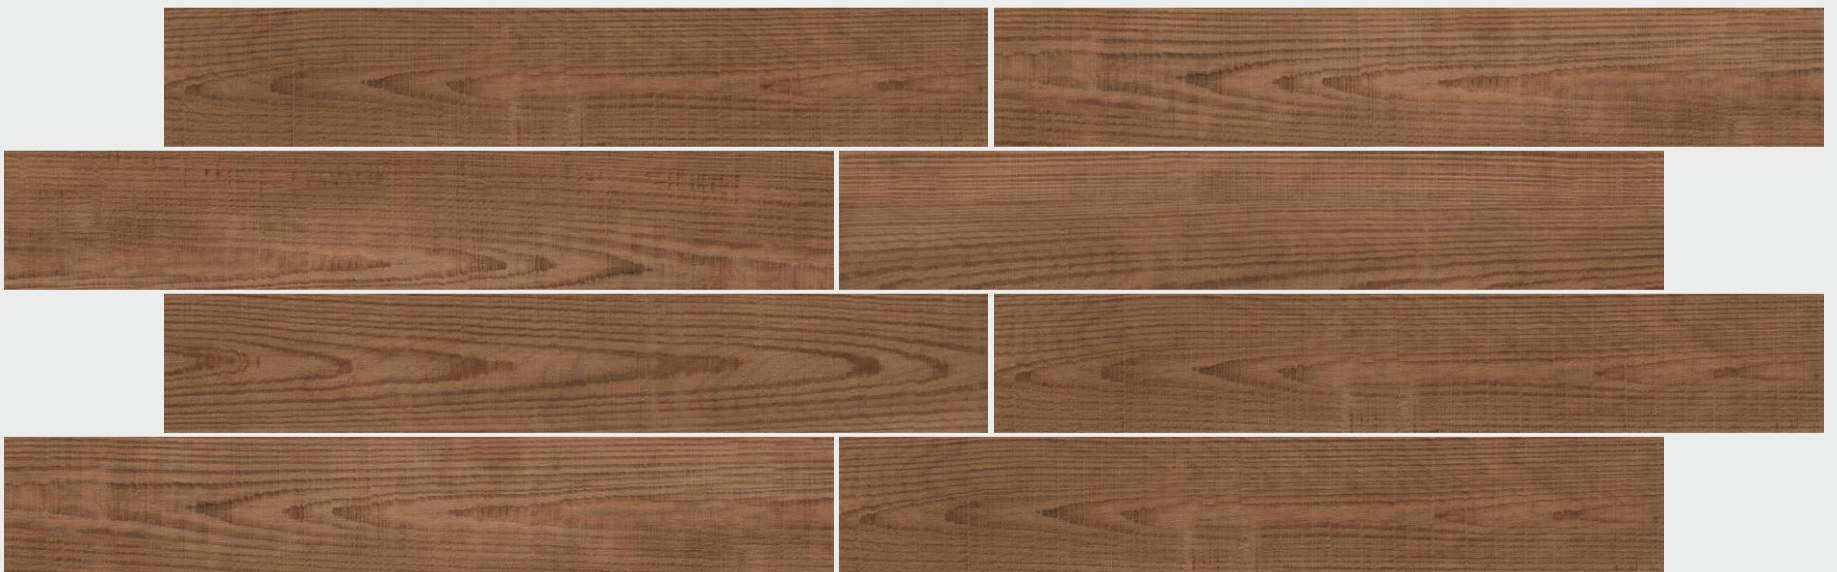

KASHMIR ALMOND

SIZE 200 X 1200 MM | **FINISH** Matt | **THICKNESS** 10.0 MM | **RANDOM** 5

NON-SLIPPING

ACID PROOF

WEAR RESISTING

FROST FREE