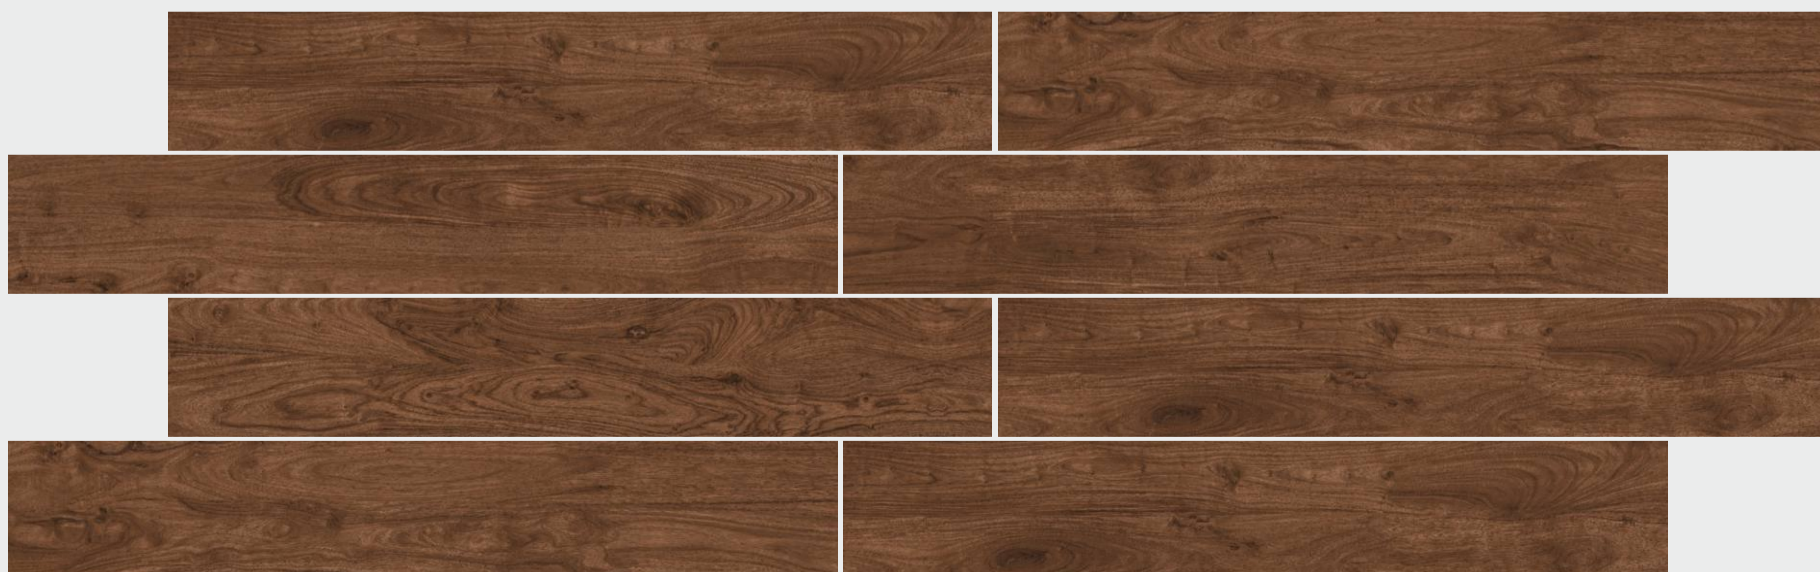

NON-SLIPPING

ACID PROOF

WEAR RESISTING

FROST FREE

TUPELO TWANY

LEGATO
INTERNATIONAL QUALITY PREMIUM TILES

TUPELO CHOCO

SIZE 200 X 1200 MM | **FINISH** Matt | **THICKNESS** 10.0 MM | **RANDOM** 5