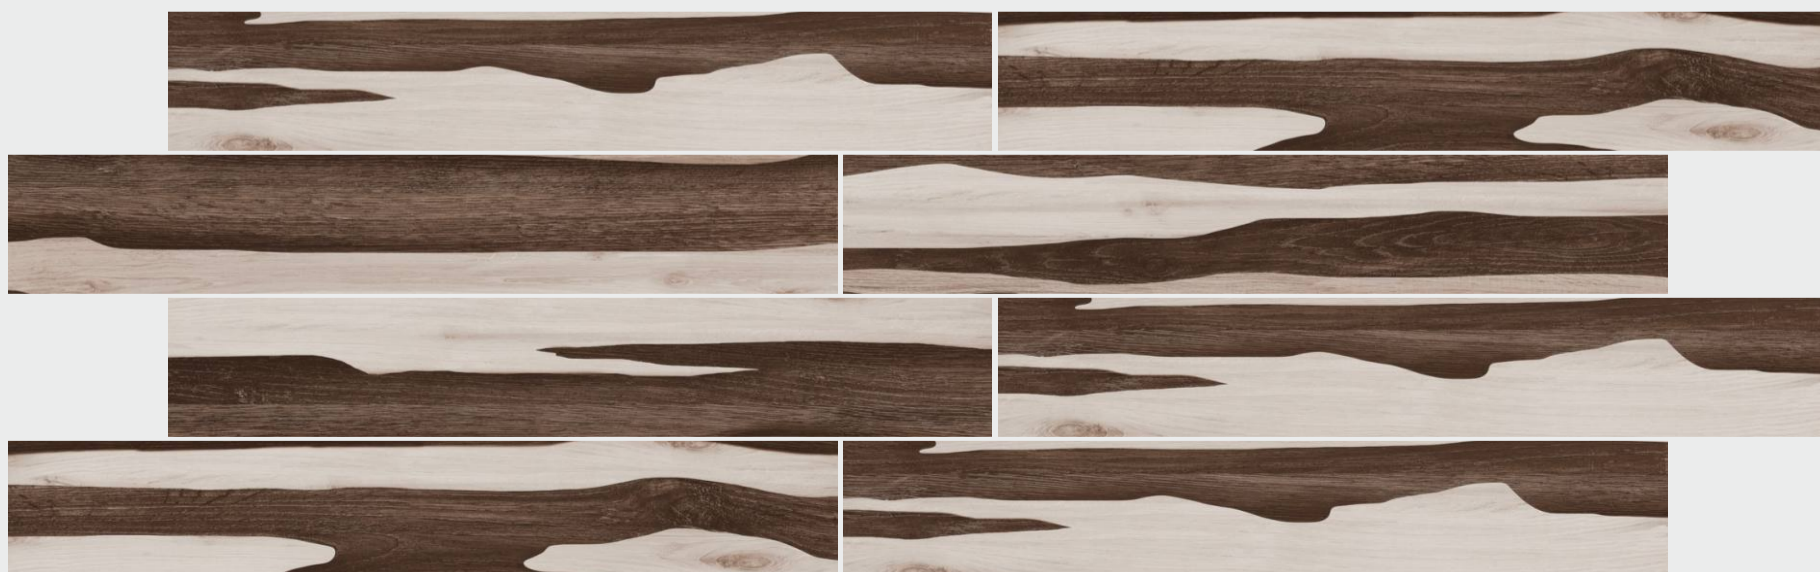

NON-SLIPPING

ACID PROOF

WEAR-RESISTING

FROST FREE