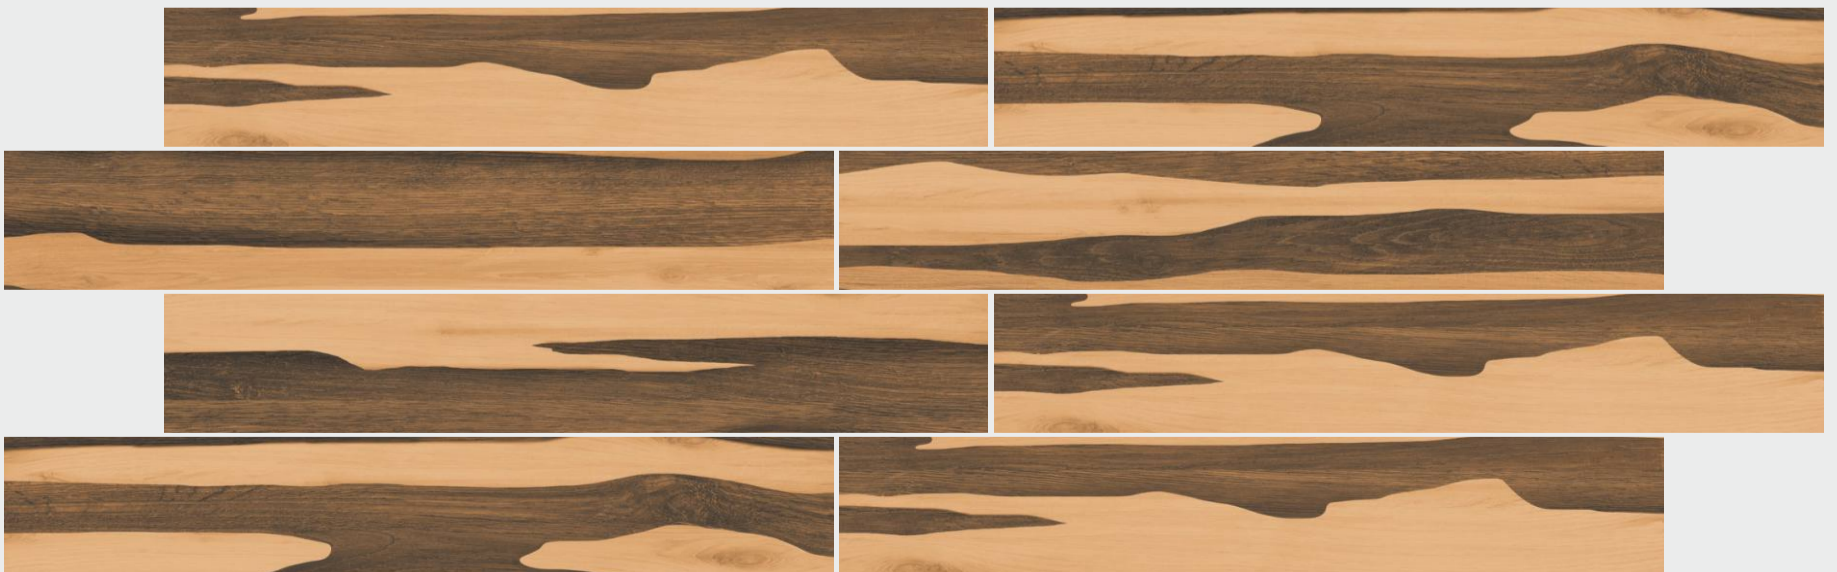

MORELLA CHEVRON

SIZE 200 X 1200 MM | **FINISH** Matt | **THICKNESS** 10.0 MM | **RANDOM** 5

NON-SLIPPING

ACID PROOF

WEAR RESISTING

FROST FREE