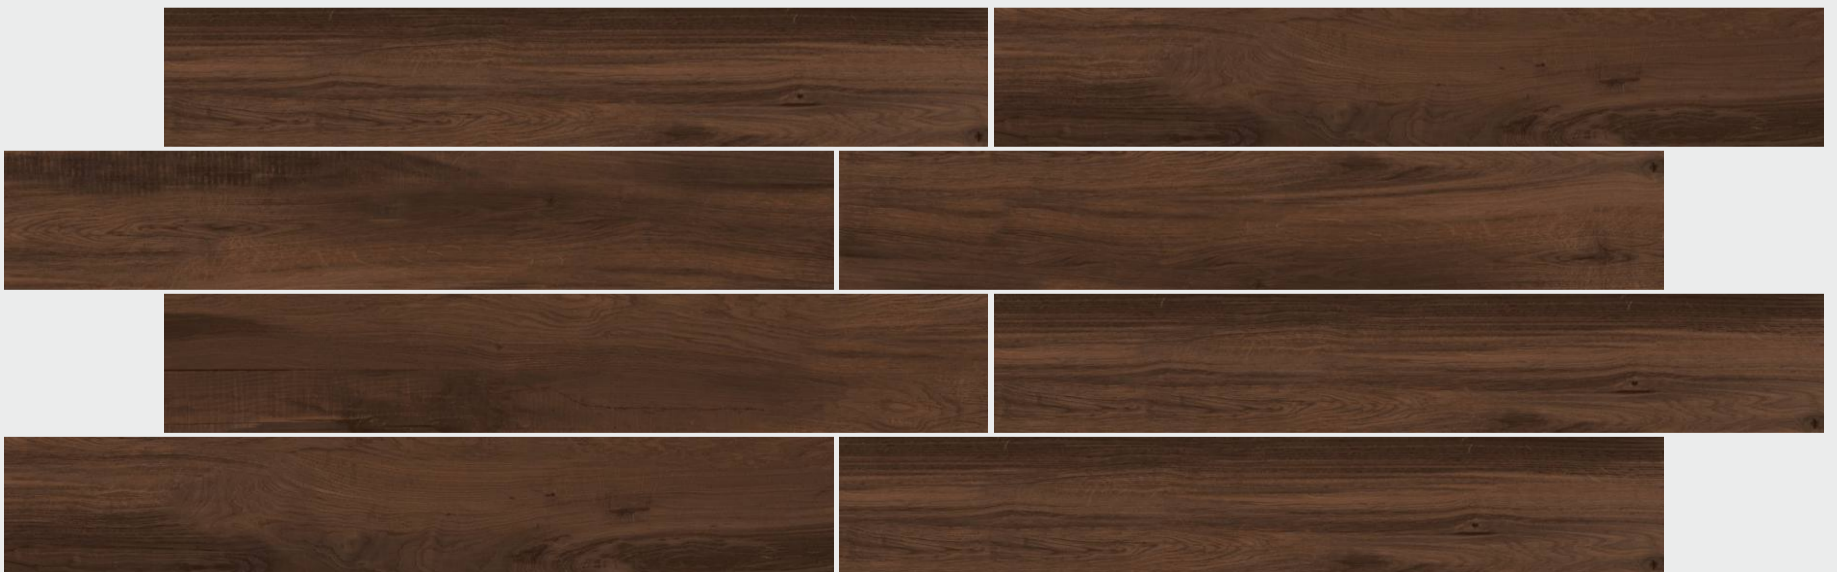

LIFE-WENGE

SIZE 200 X 1200 MM | **FINISH** Matt | **THICKNESS** 10.0 MM | **RANDOM** 5

NON-SLIPPING

ACID PROOF

WEAR RESISTING

FROST FREE

LONDON SERIES

200 X 1200 MM -WOODEN STRIPES