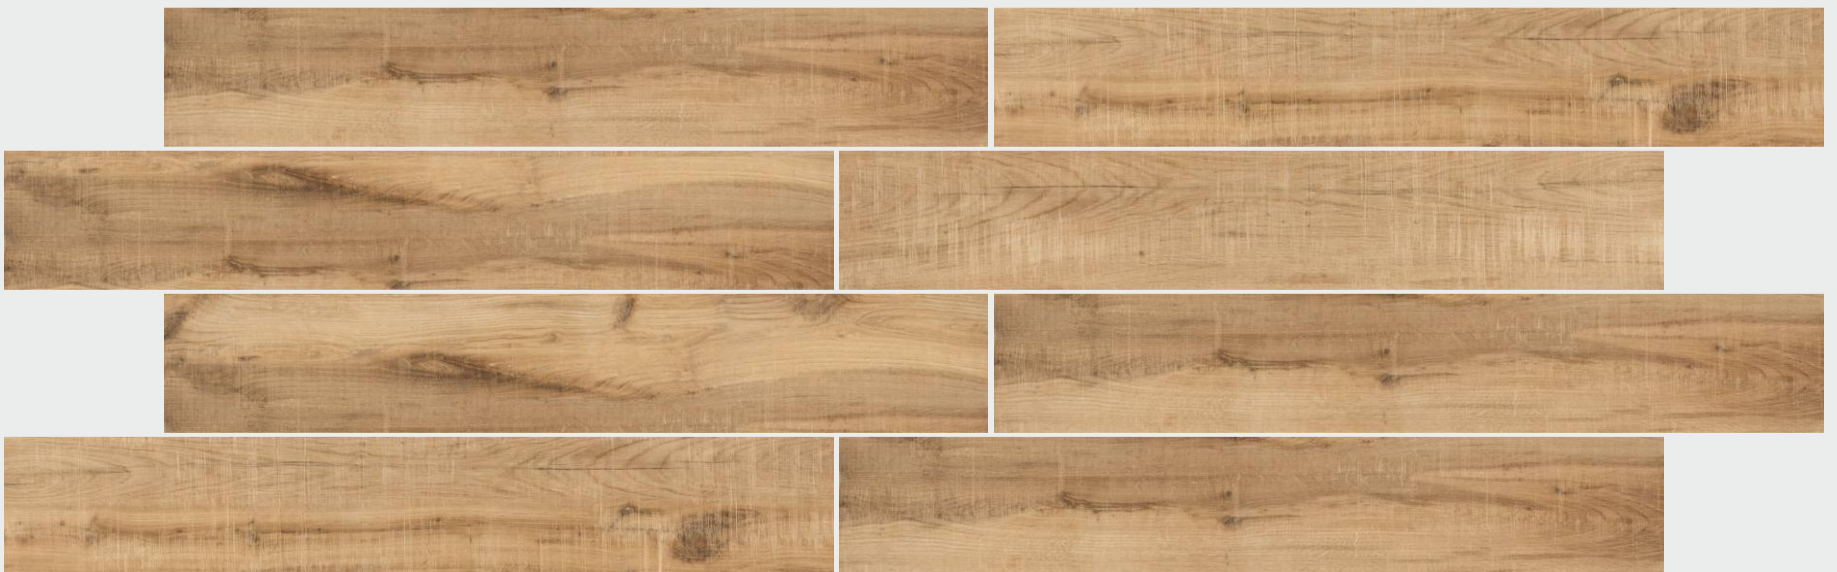

GRAPHITE HONEY

SIZE 200 X 1200 MM | **FINISH** Matt | **THICKNESS** 10.0 MM | **RANDOM** 5

NON-SLIPPING

ACID PROOF

WEAR RESISTING

FROST FREE