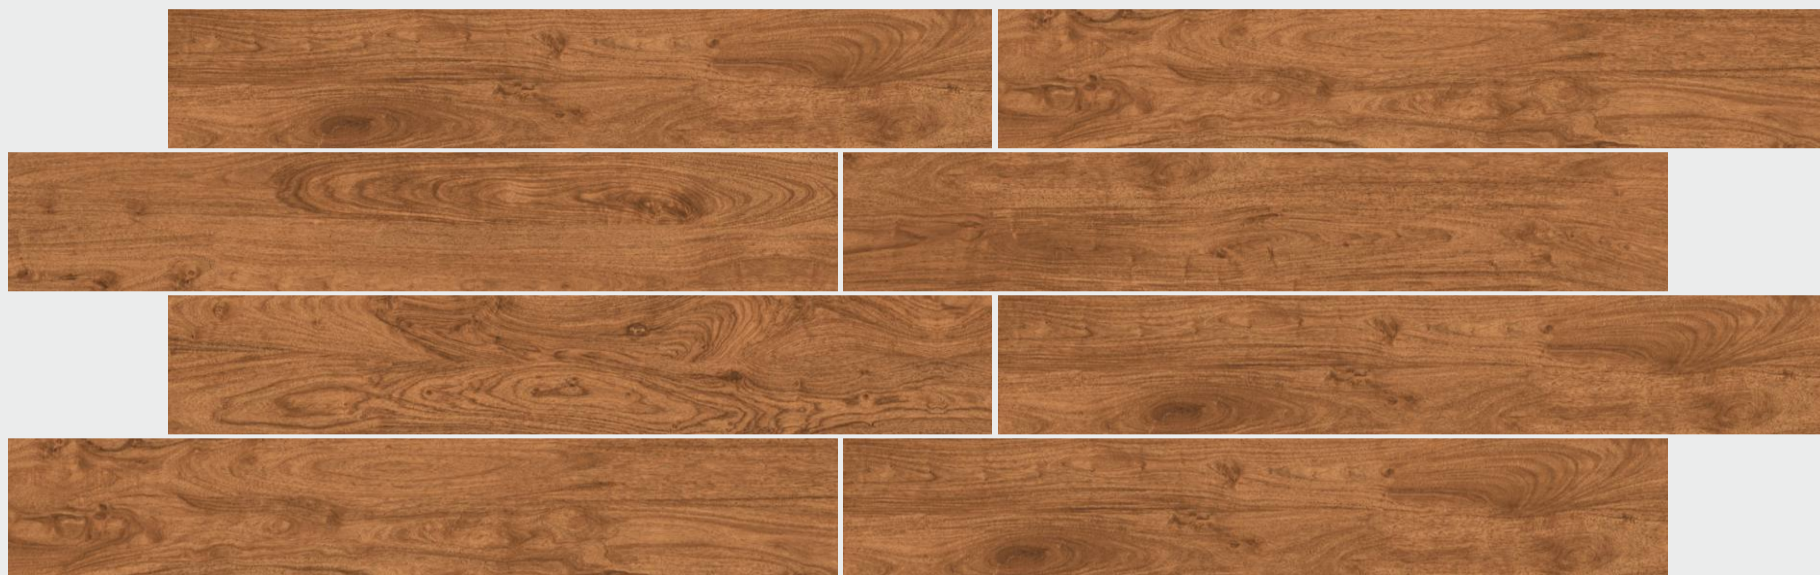

TUPELO COPPER

SIZE 200 X 1200 MM | **FINISH** Matt | **THICKNESS** 10.0 MM | **RANDOM** 5

NON-SLIPPING

ACID PROOF

WEAR RESISTING

FROST FREE