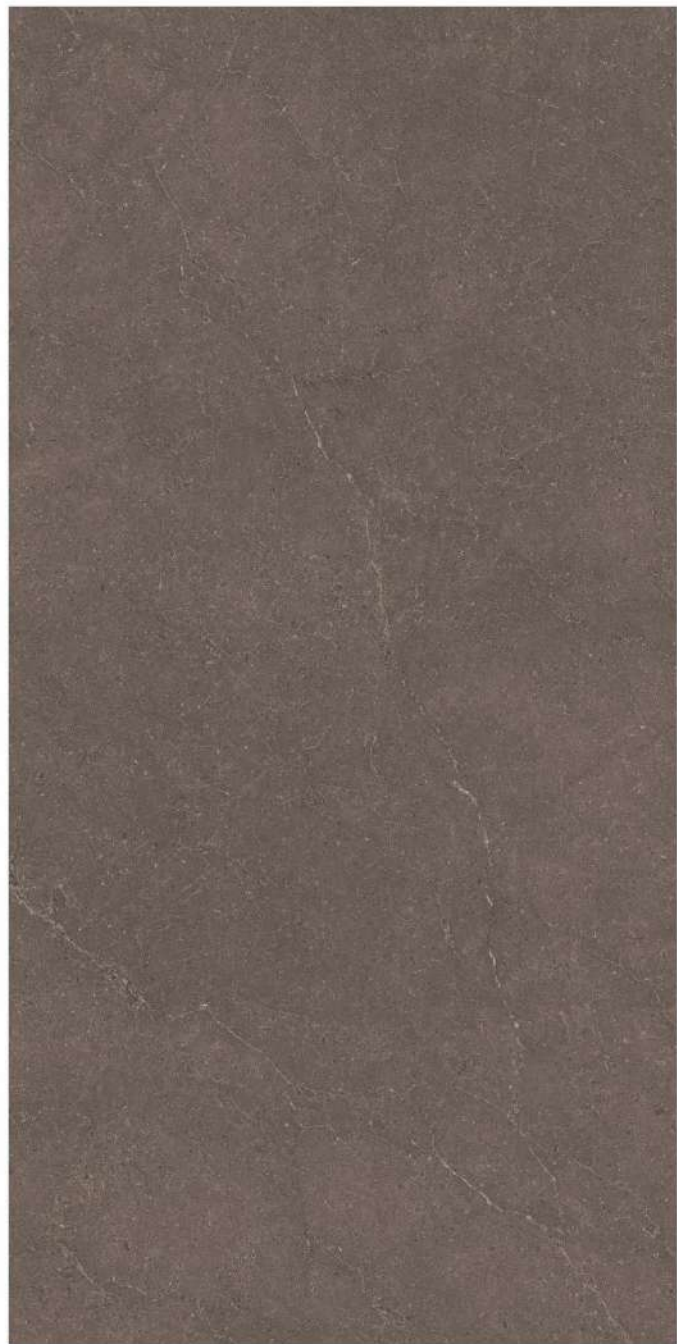

Random - 4 Faces

**Aspen
Collection**

800x
1600mm
Matt
Finish
9mm
Thickness

**Aspen
Sand**

Preview of _ Aspen Sand

Random - 4 Faces

**Aspen
Collection**

800x
1600mm
Matt
Finish
9mm
Thickness