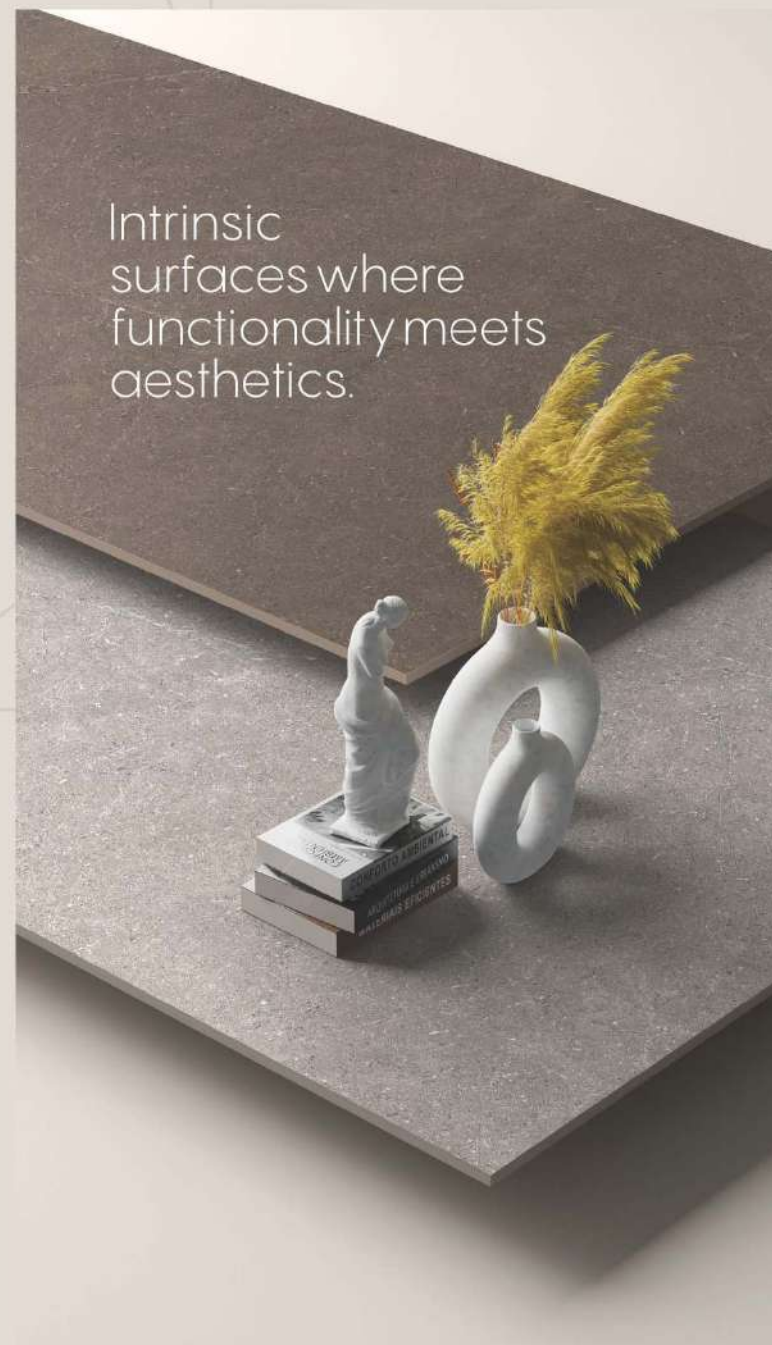

ASPEN COLLECTION

800x1600mm
Matt Finish

The trendsetting tiles elegantly create a blissful arena in your space and the eclectic matt finish strives for perfection in tone, structure and depth. Further, the matt finish perfectly matches today's modern concepts and discreetly defines spaces.

Intrinsic
surfaces where
functionality meets
aesthetics.