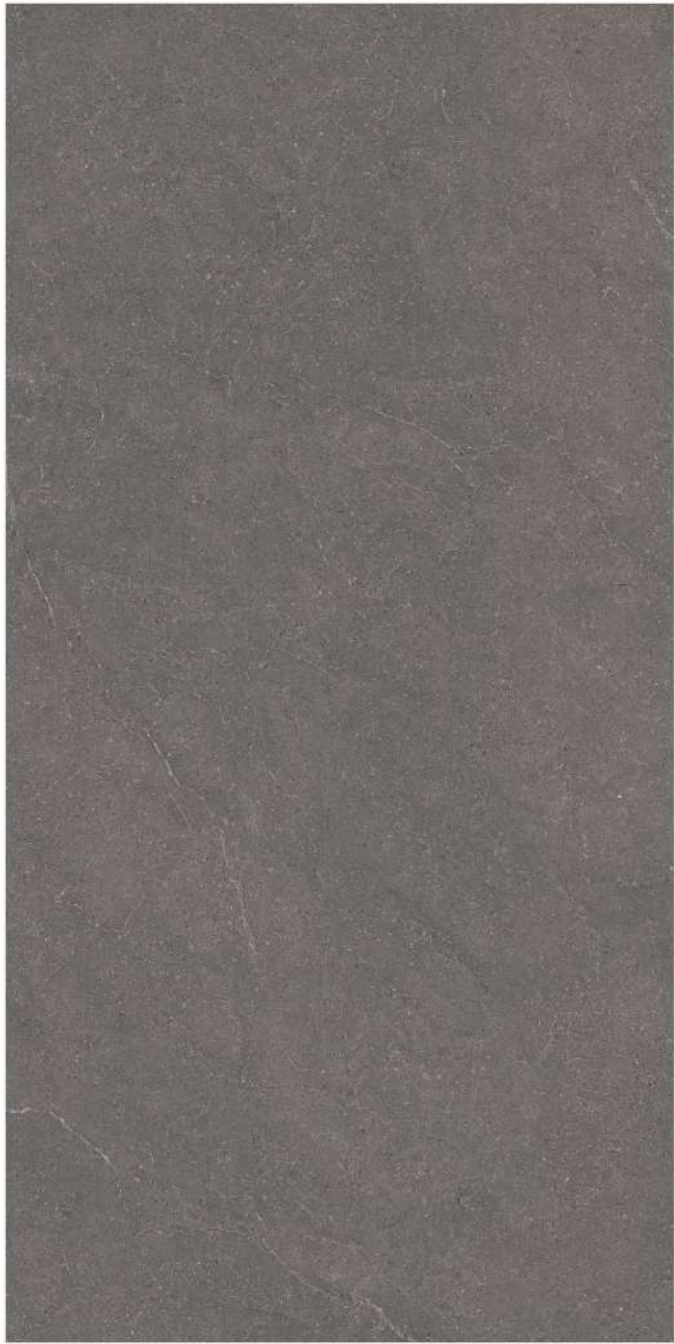

**Aspen
Collection**

800x
1600mm
Matt
Finish
9mm
Thickness

**Aspen
Grey**

Preview of_ Aspen Grey

Random - 4 Faces

**Aspen
Collection**

800x
1600mm

Matt
Finish