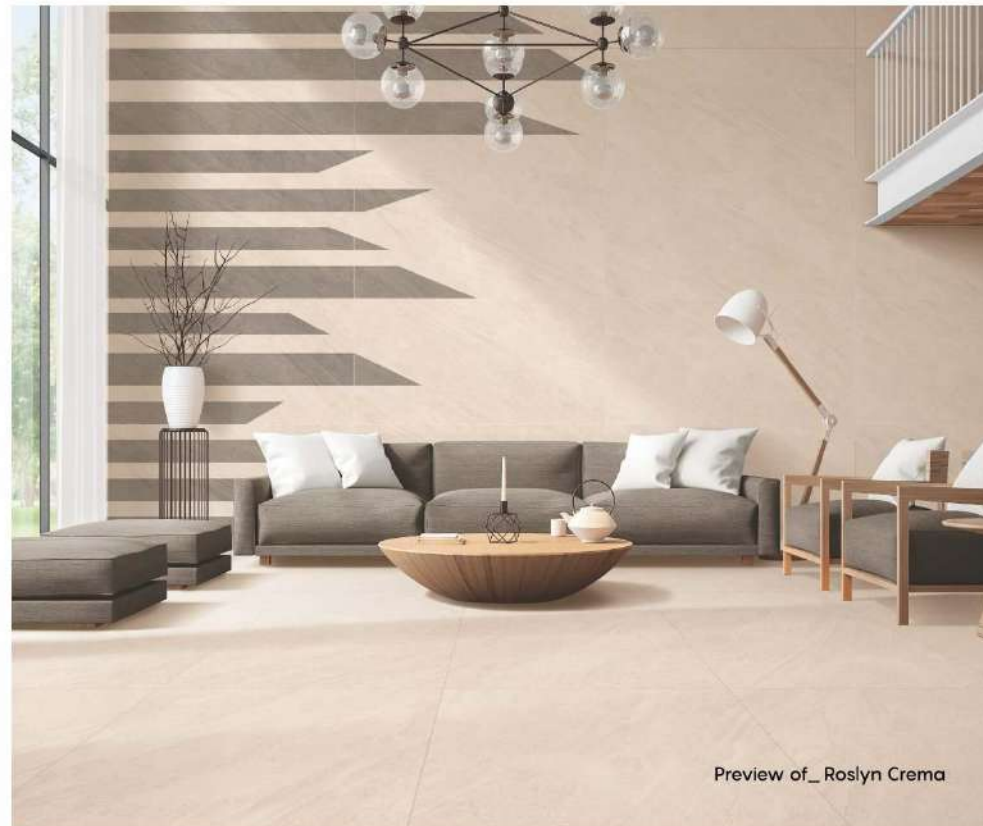

Preview of_ Roslyn Crema