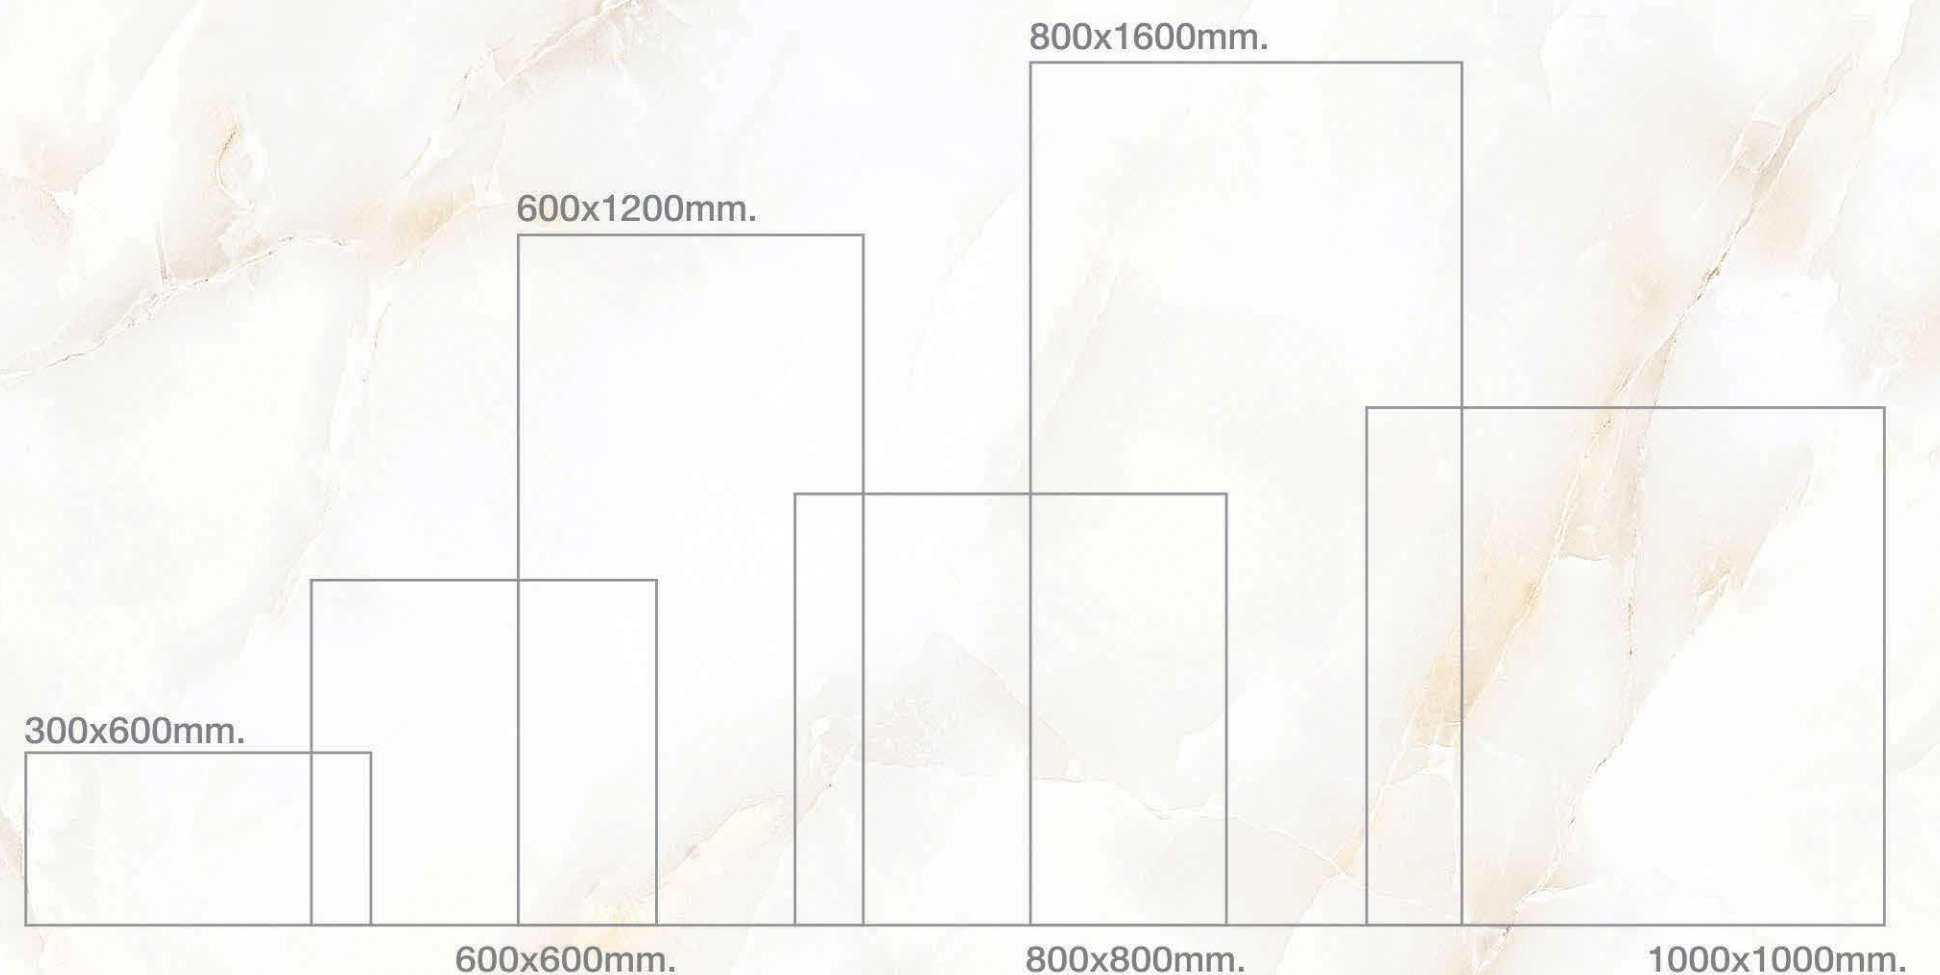

SURFACE ART

POLISHED / MATT / SATIN / HIGH GLOSSY / CARVING

SIZE

30x60cm / 60x60cm / 60x120cm / 80x80cm / 80x160cm / 100x100cm

VERSATILE SIZES

Glossy Finish | RANDOM
FACE-3

OXFORD ORANGE

- For wall application
- For floor application
- Fine detailing
- Stain resistant
- Water resistant
- More glossiness