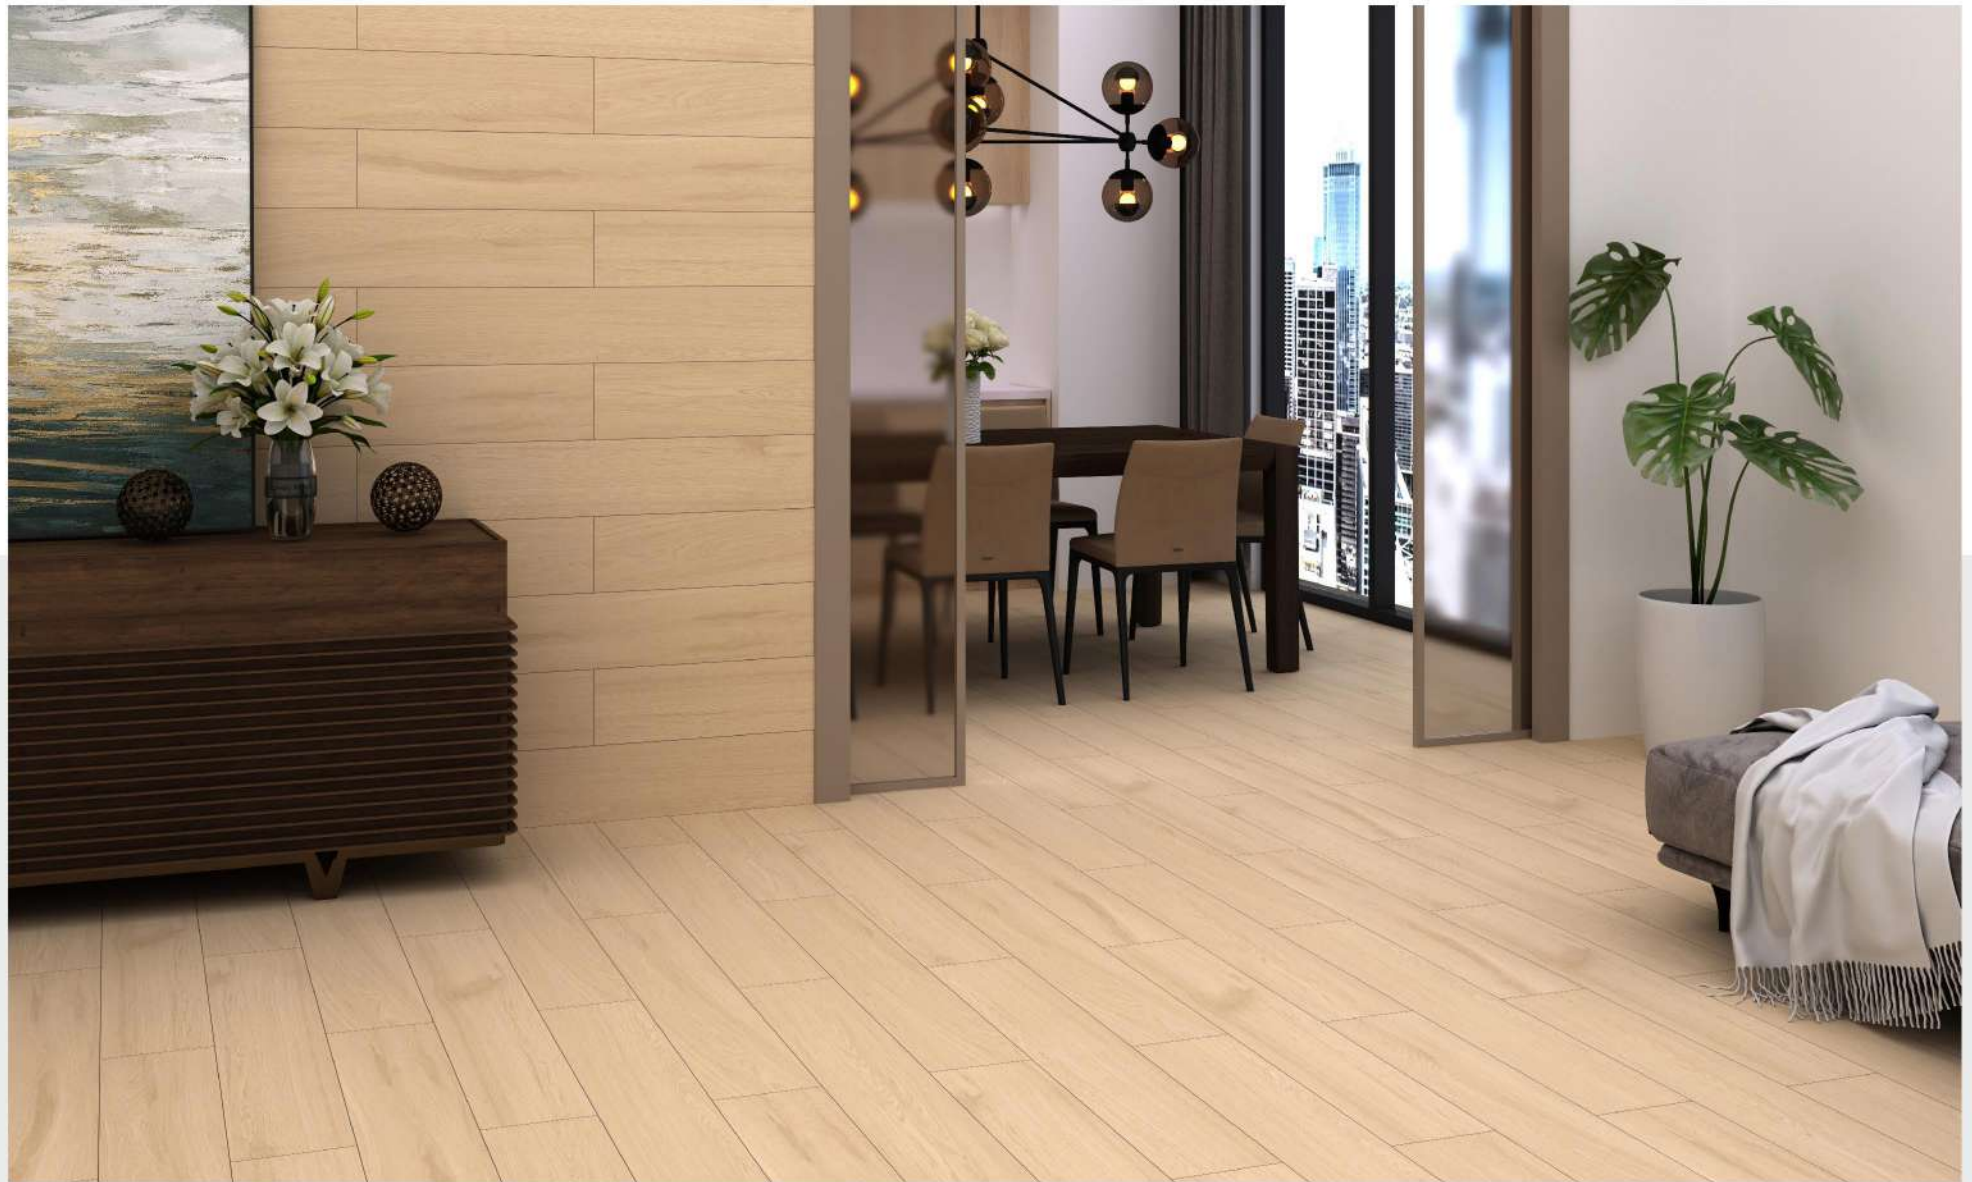

TORINO BROWN