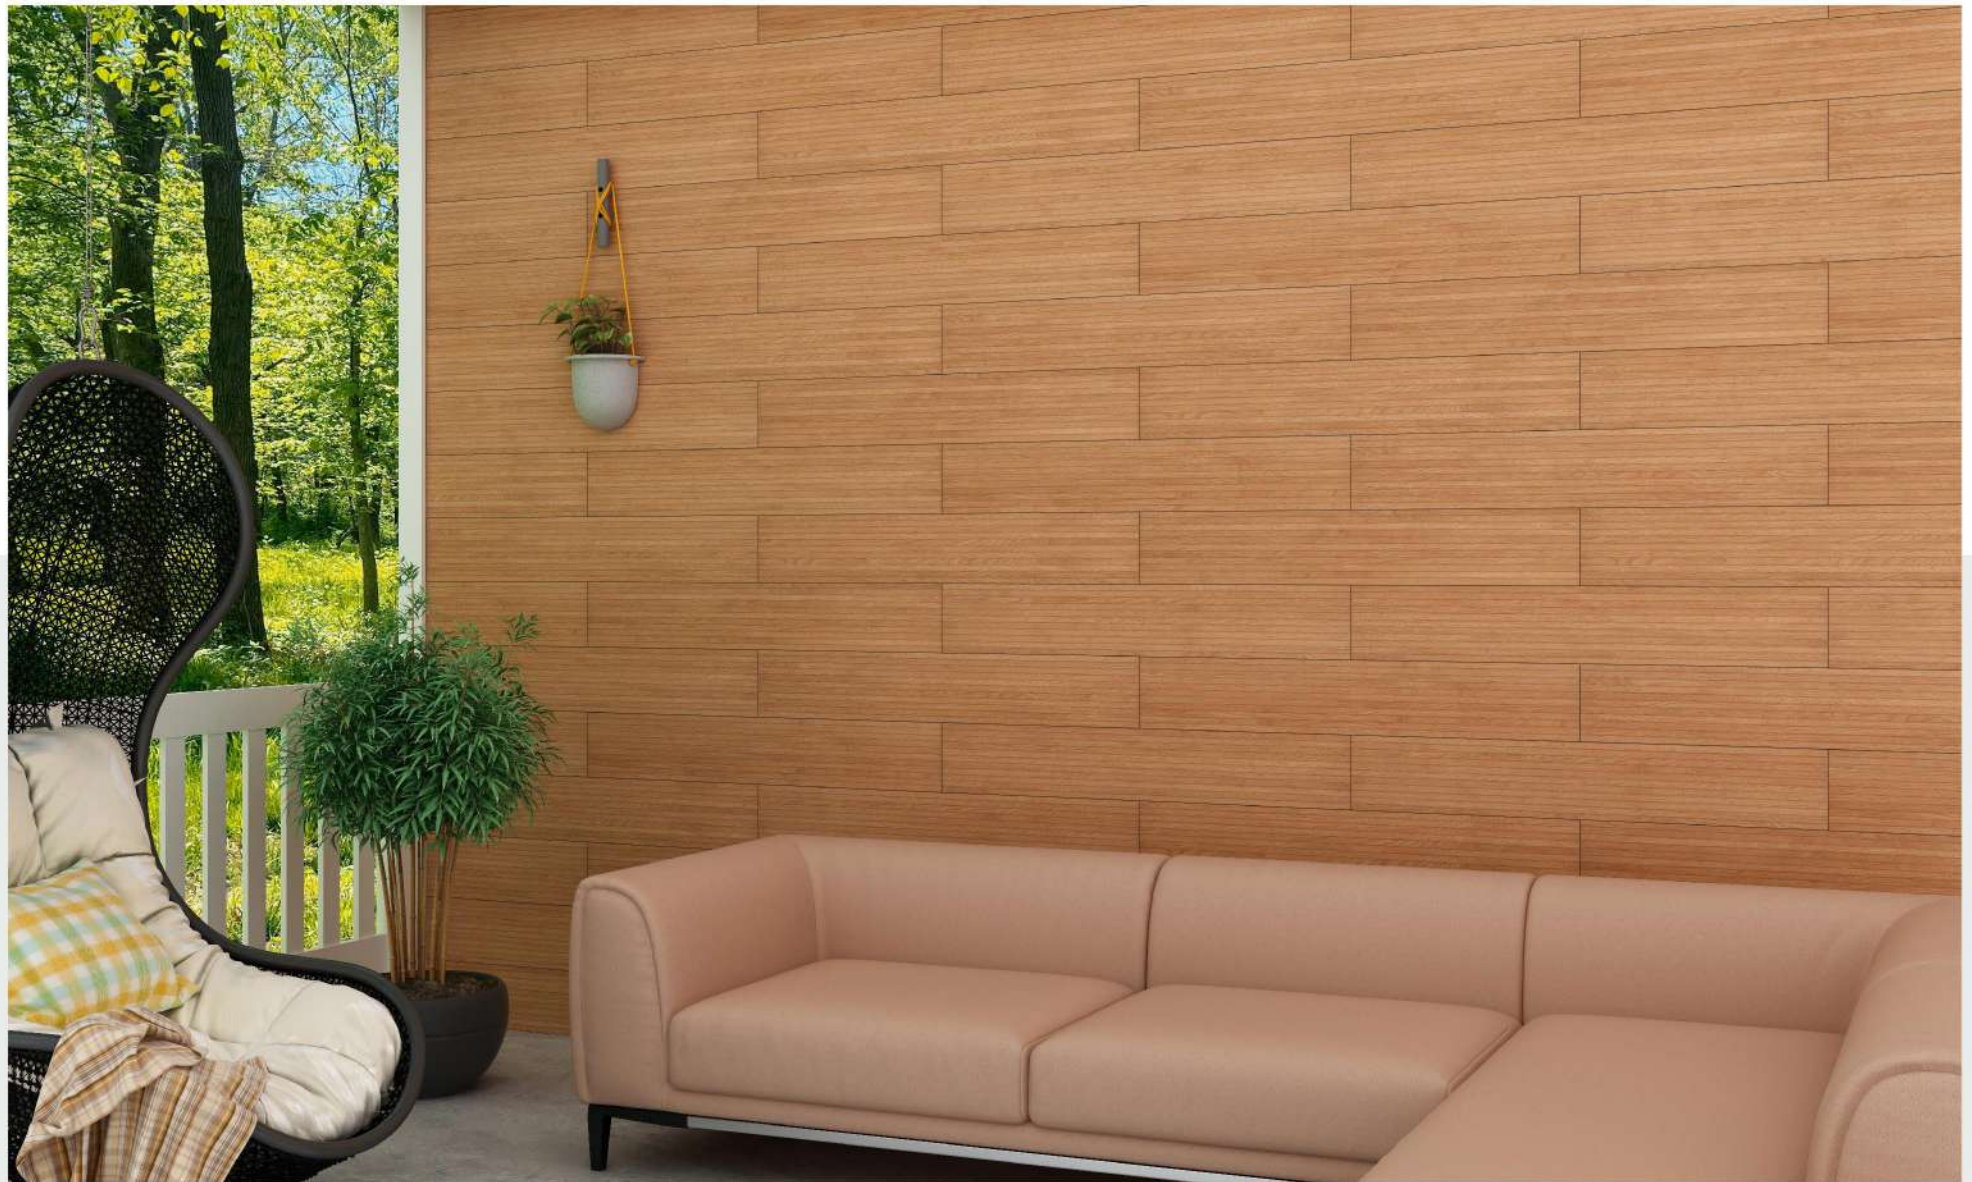

DECK WOOD BEIGE

DECK WOOD BROWN

SIZE : 200x1200MM

FINISH : MATT

GLAZED VITRIFIED TILES

LAYING POSSIBILITIES

DECK WOOD BROWN

DECK WOOD DARK BROWN