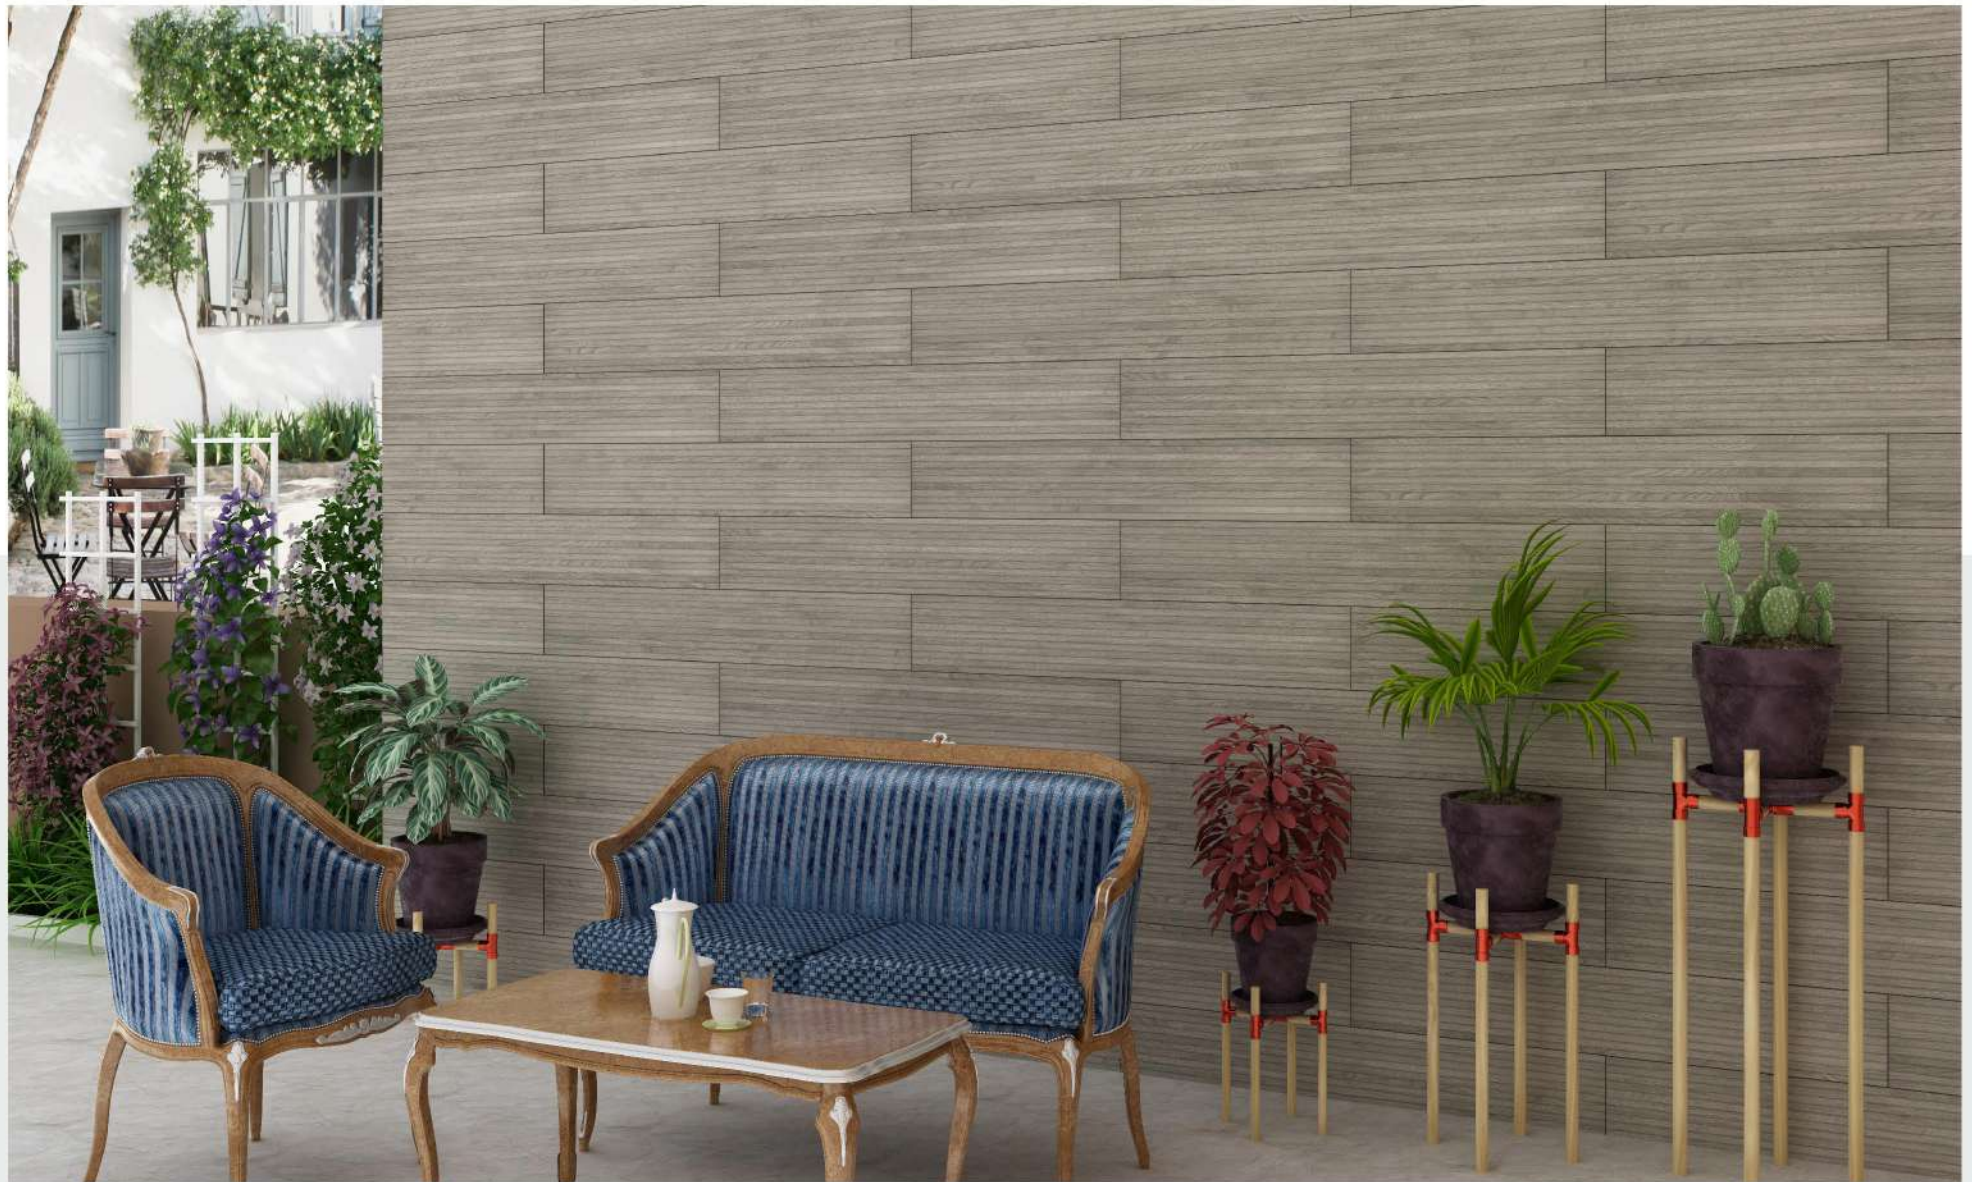

GLAZED VITRIFIED TILES

LAYING POSSIBILITIES

DECK WOOD ENGLISH

DECK WOOD GREY

SIZE : 200x1200MM

FINISH : MATT

GLAZED VITRIFIED TILES

LAYING POSSIBILITIES