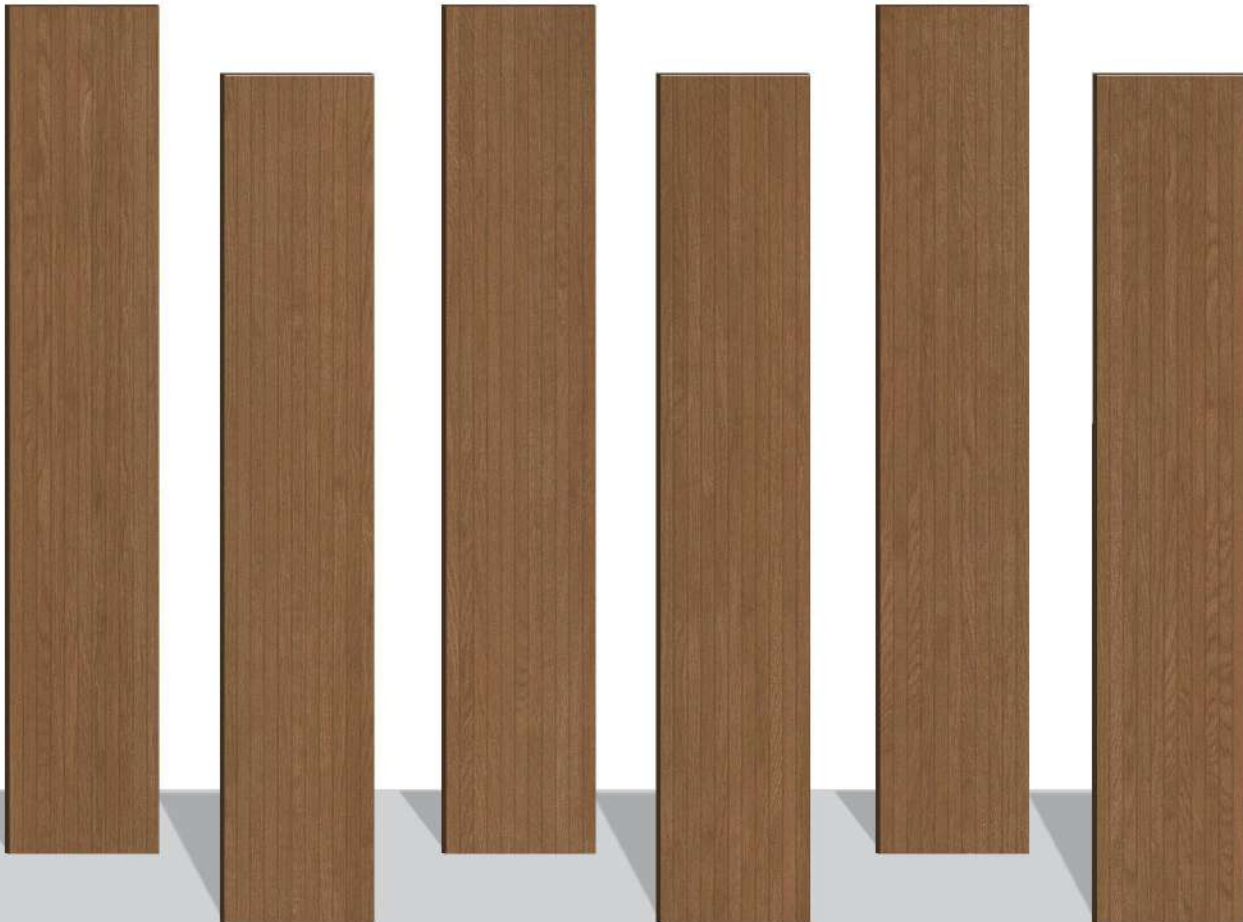

DECK WOOD BEIGE

DECK WOOD BROWN

SIZE : 200x1200MM

FINISH : MATT

GLAZED VITRIFIED TILES

LAYING POSSIBILITIES

DECK WOOD BROWN

DECK WOOD DARK BROWN