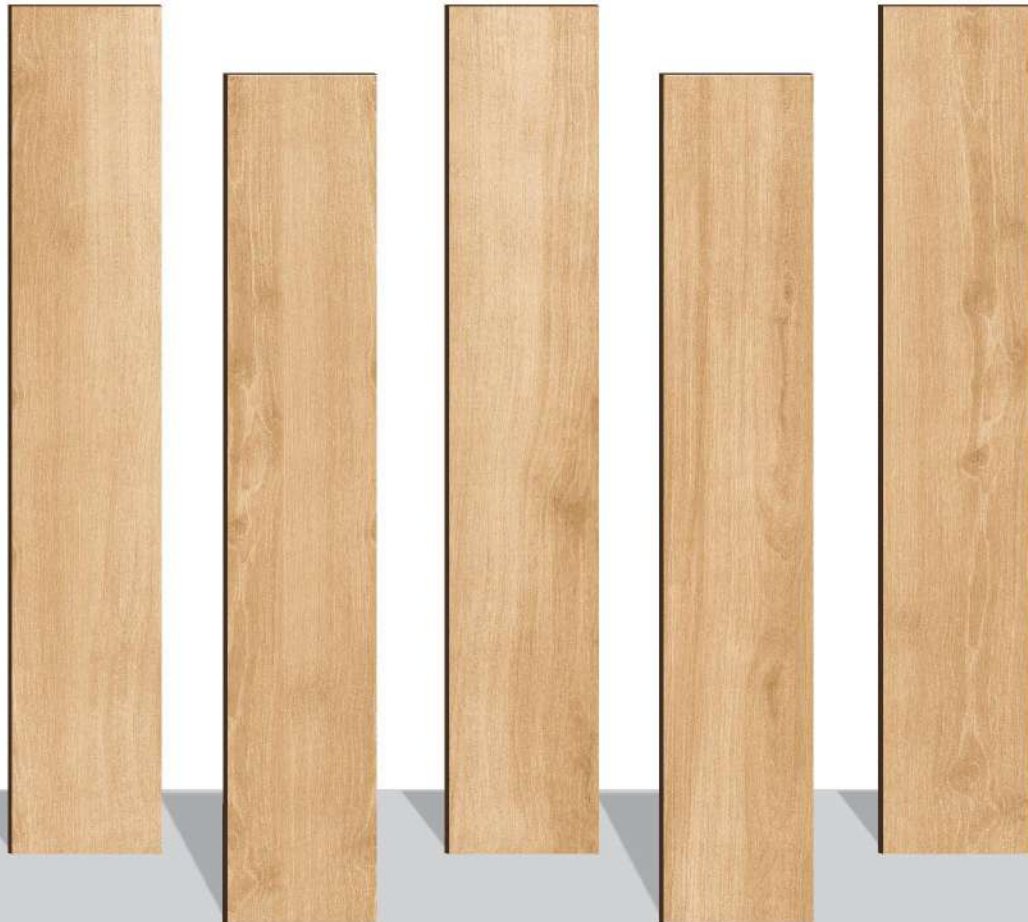

SIZE : 200x1200MM

FINISH : MATT

GLAZED VITRIFIED TILES

LAYING POSSIBILITIES

ALFA WOOD BIANCO

ALFA WOOD BEIGE

SIZE : 200x1200MM

FINISH : MATT