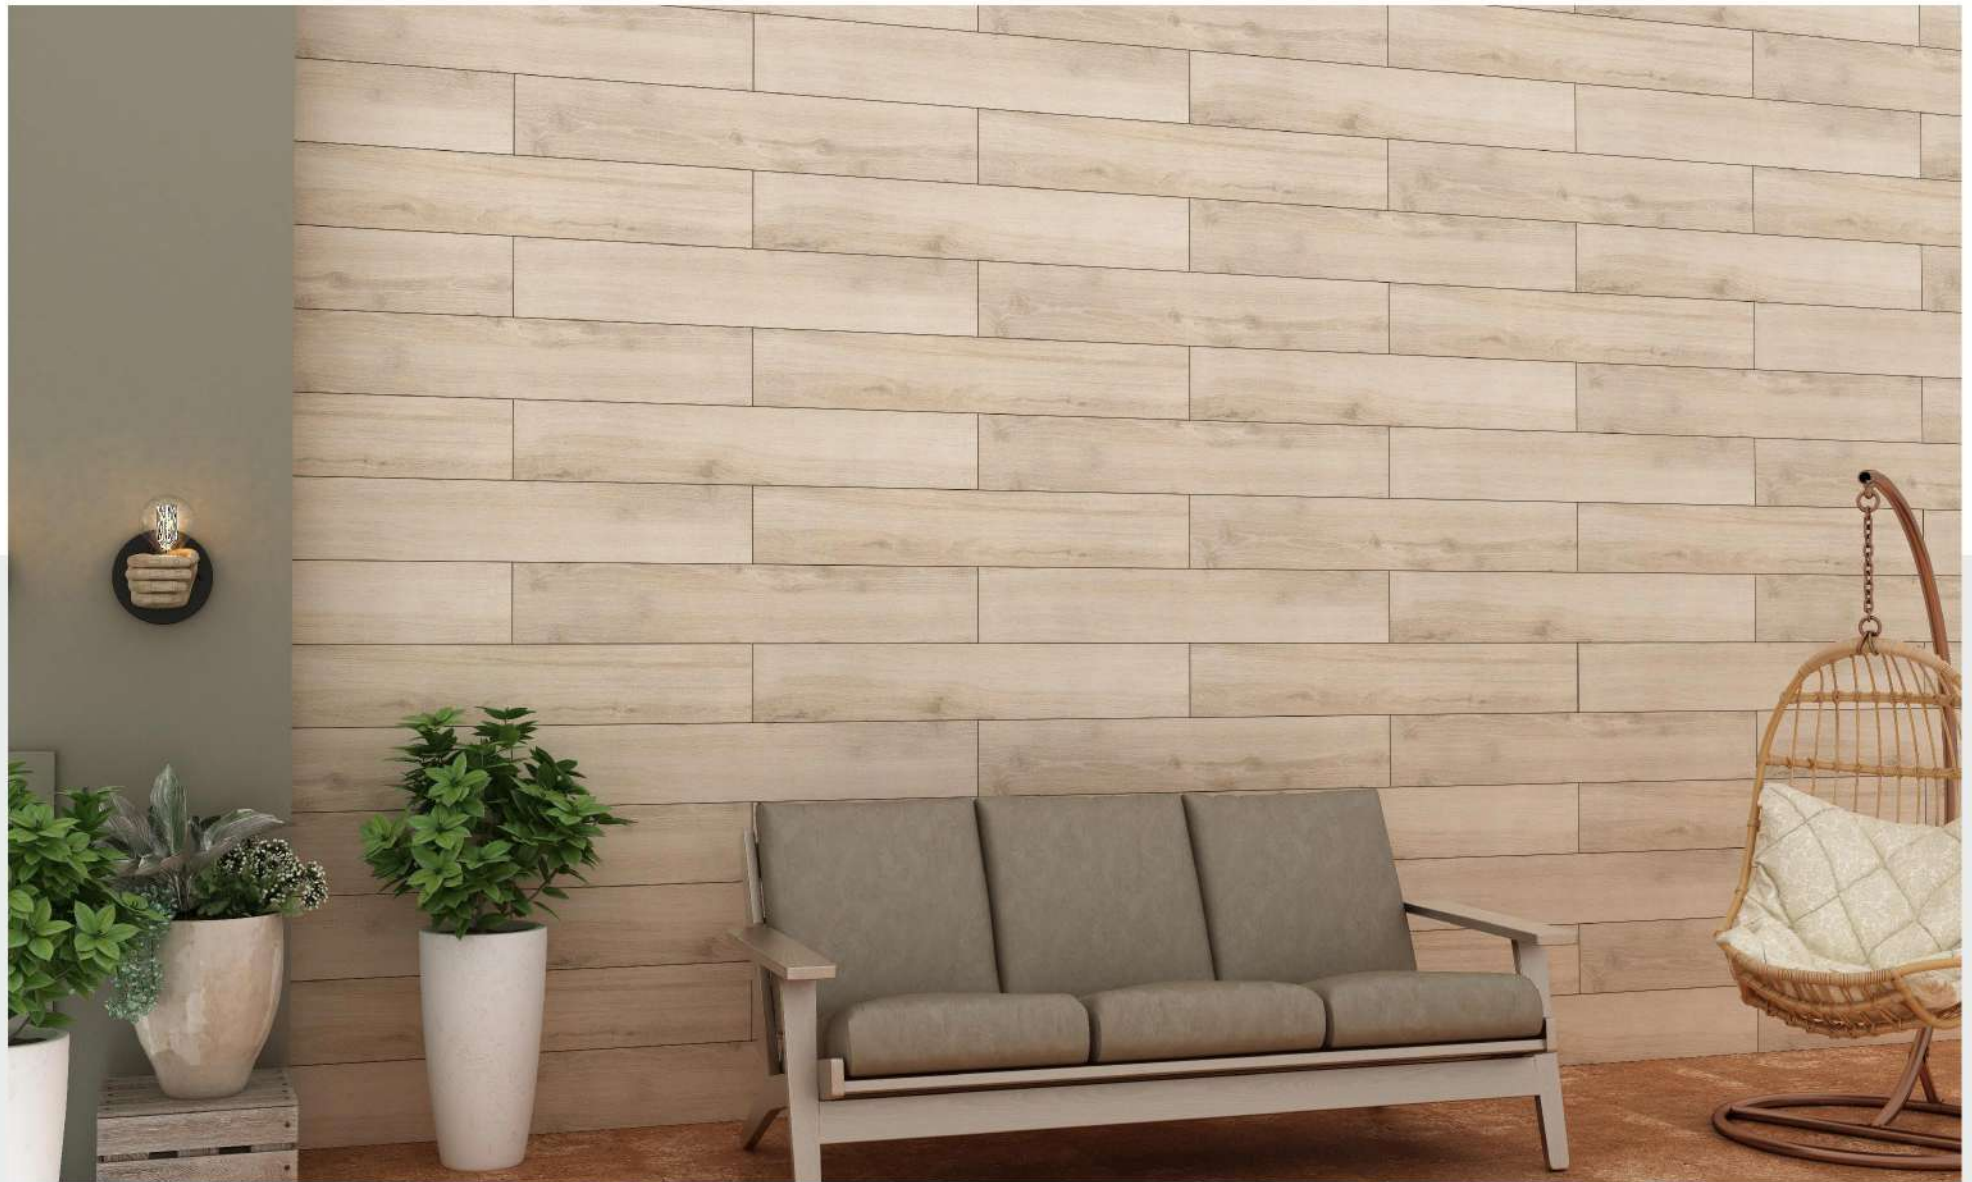

GLAZED VITRIFIED TILES

LAYING POSSIBILITIES

ALFA WOOD LIGHT GREY

DECK WOOD BEIGE

SIZE : 200x1200MM

FINISH : MATT

GLAZED VITRIFIED TILES

LAYING POSSIBILITIES