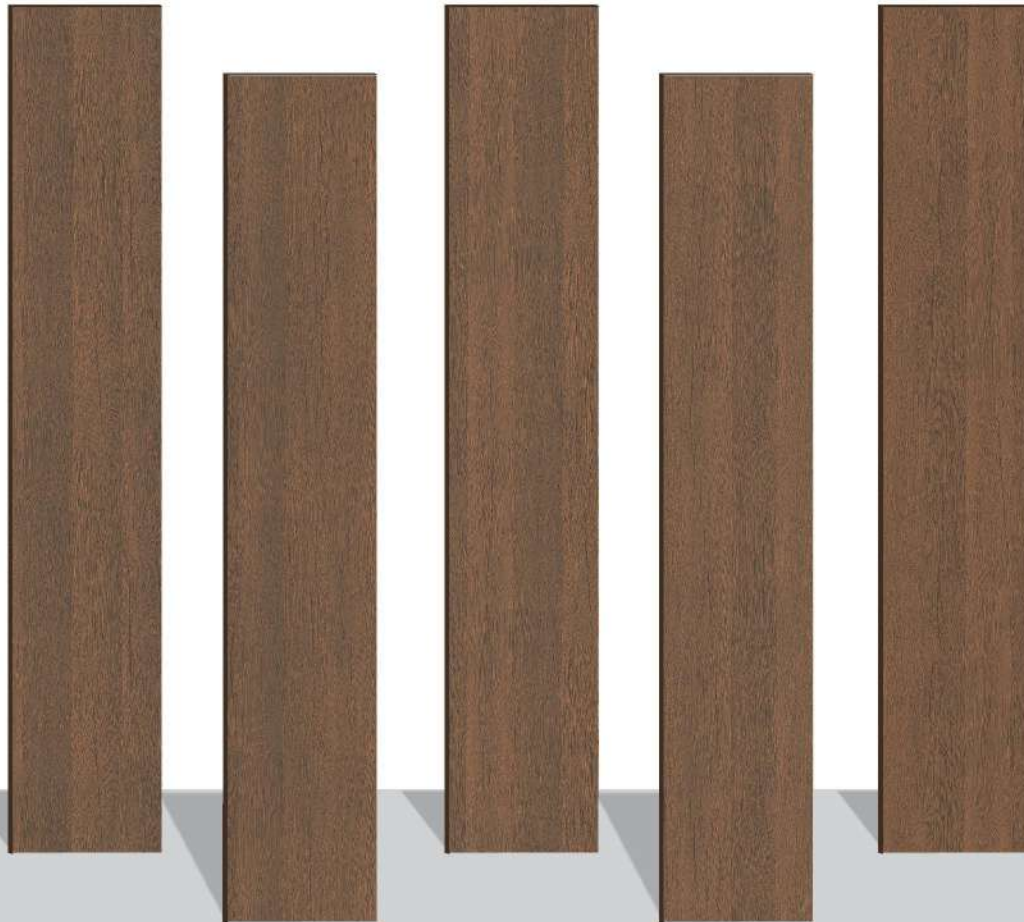

### LAYING POSSIBILITIES

**TOBACCO BROWN**

## TOBACCO SILVER

SIZE : 200x1200MM

FINISH : CARVING

GLAZED VITRIFIED TILES

### LAYING POSSIBILITIES

**TOBACCO SILVER**