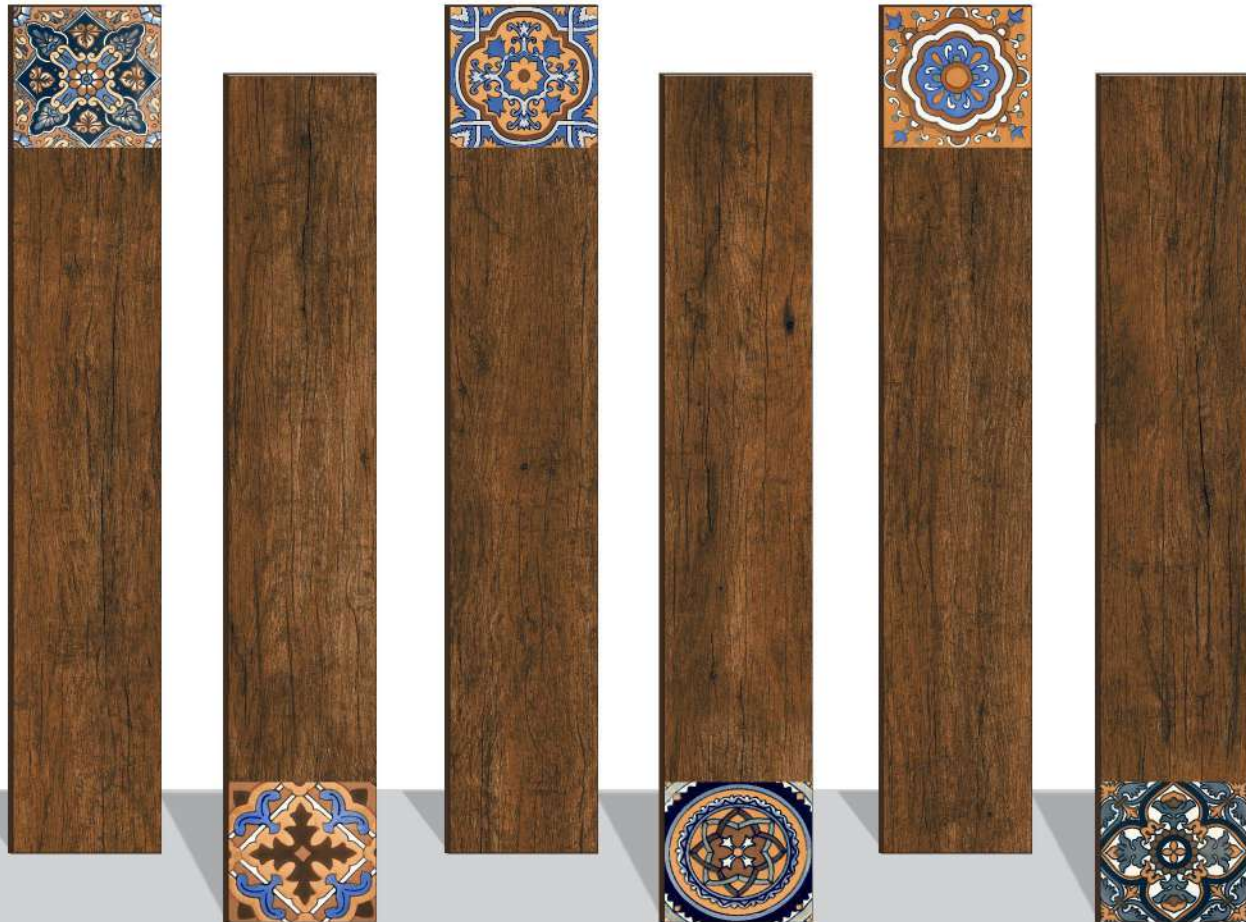

## CROSS WOOD BROWN

SIZE : 200x1200MM

FINISH : CARVING

GLAZED VITRIFIED TILES

LAYING  
POSSIBILITIES

**CROSS WOOD BROWN**