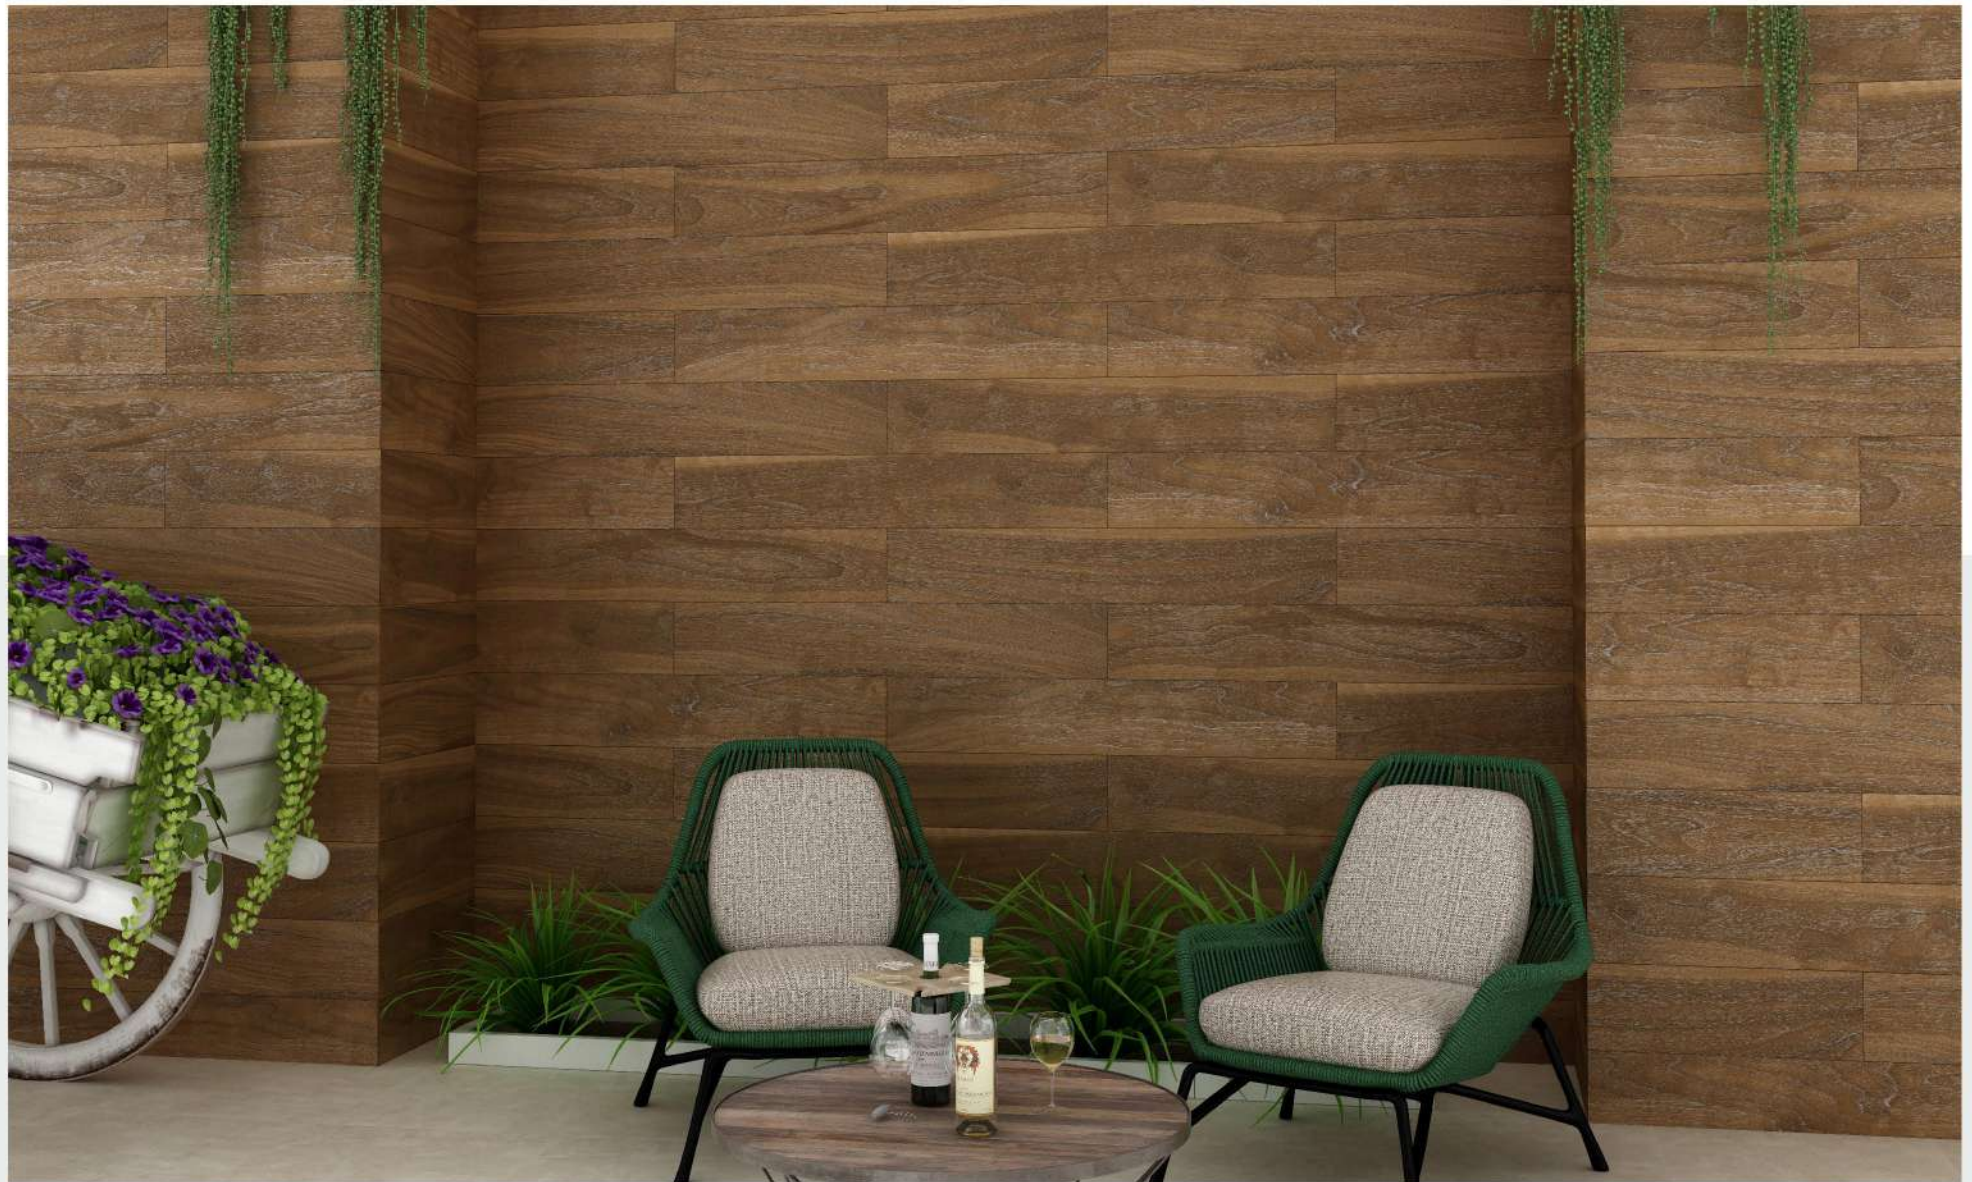

### LAYING POSSIBILITIES

**SAGA WOOD BEIGE**

## SAGA WOOD COFFEE

SIZE : 200x1200MM

FINISH : CARVING

GLAZED VITRIFIED TILES

### LAYING POSSIBILITIES

**SAGA WOOD COFFEE**