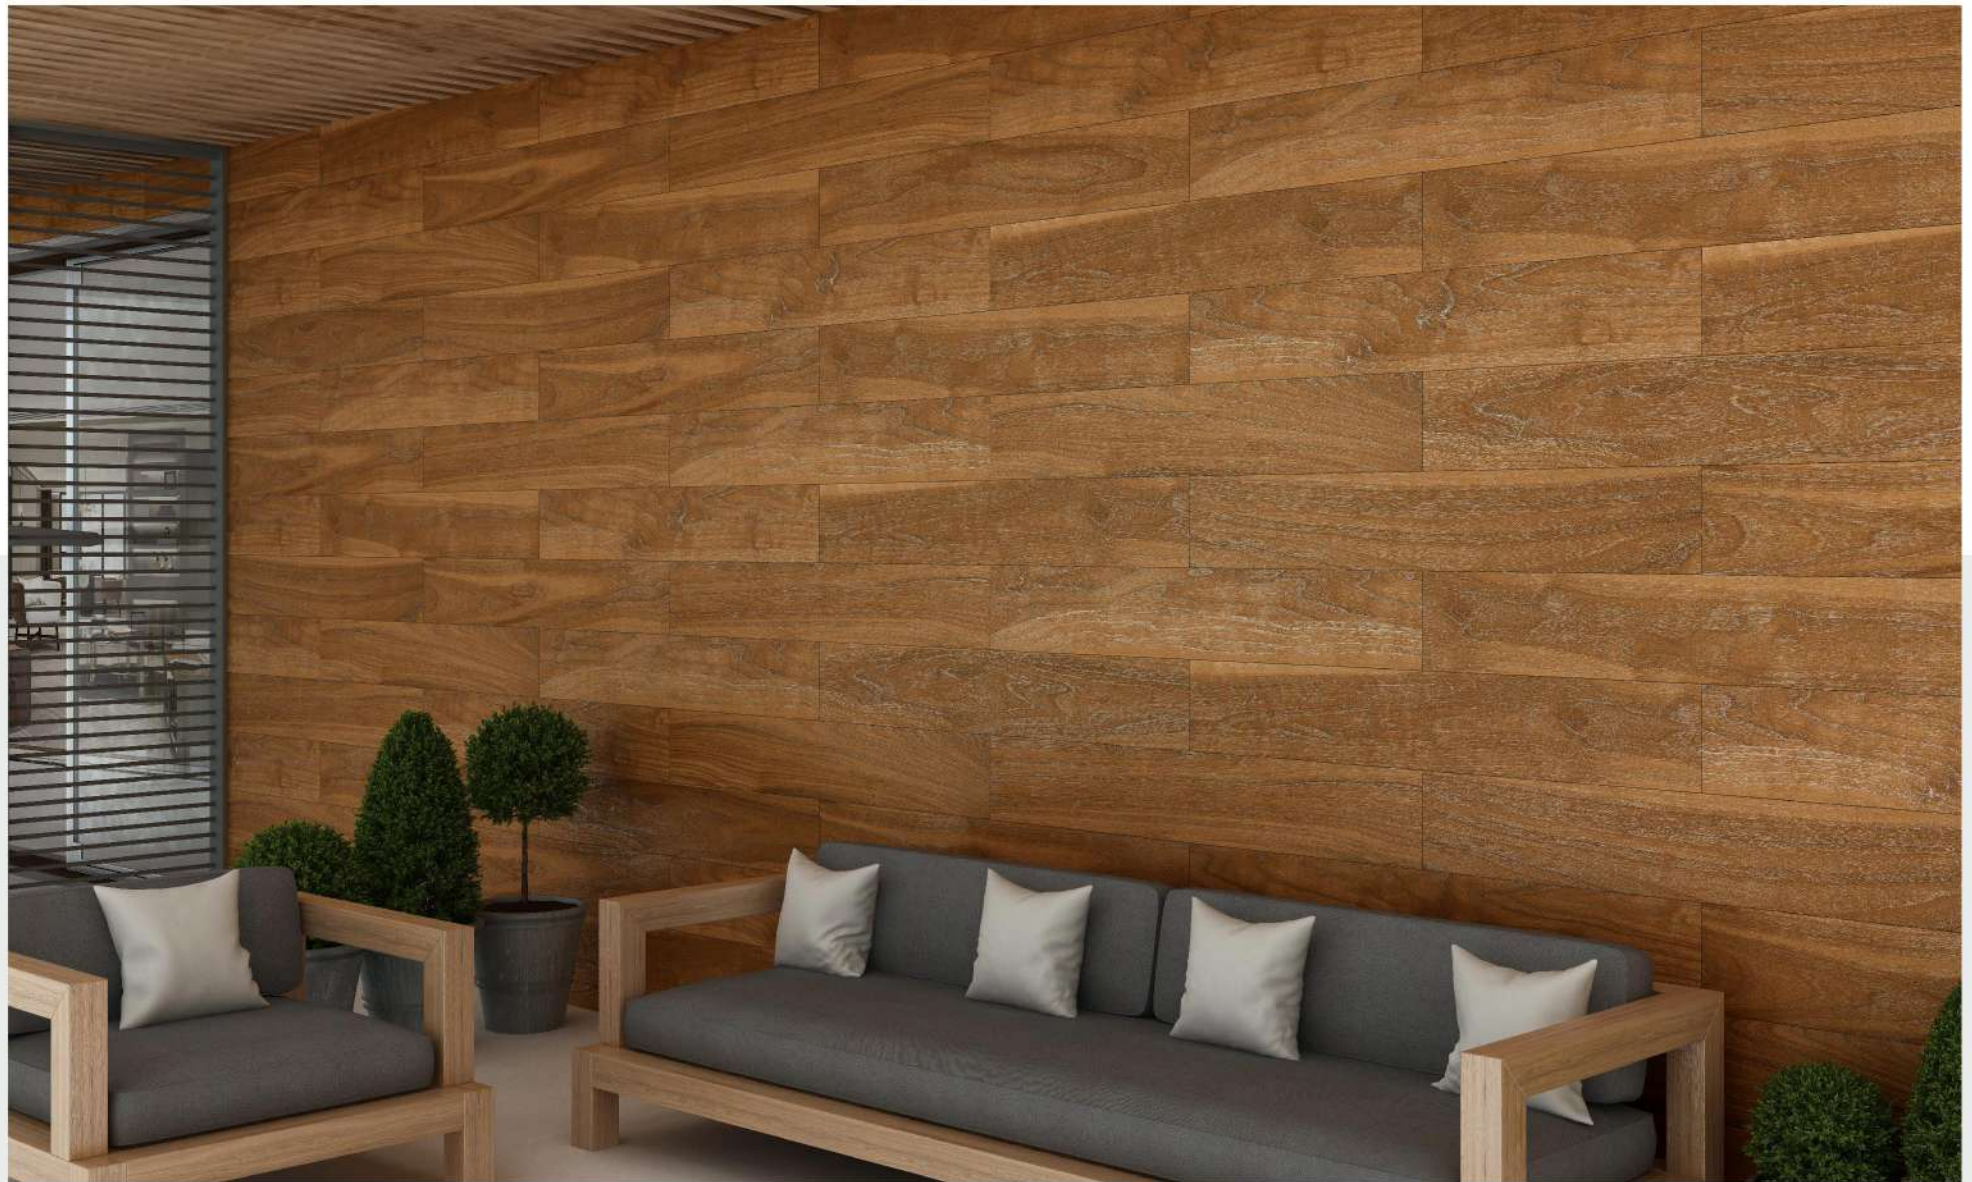

SAGA WOOD ALMOND