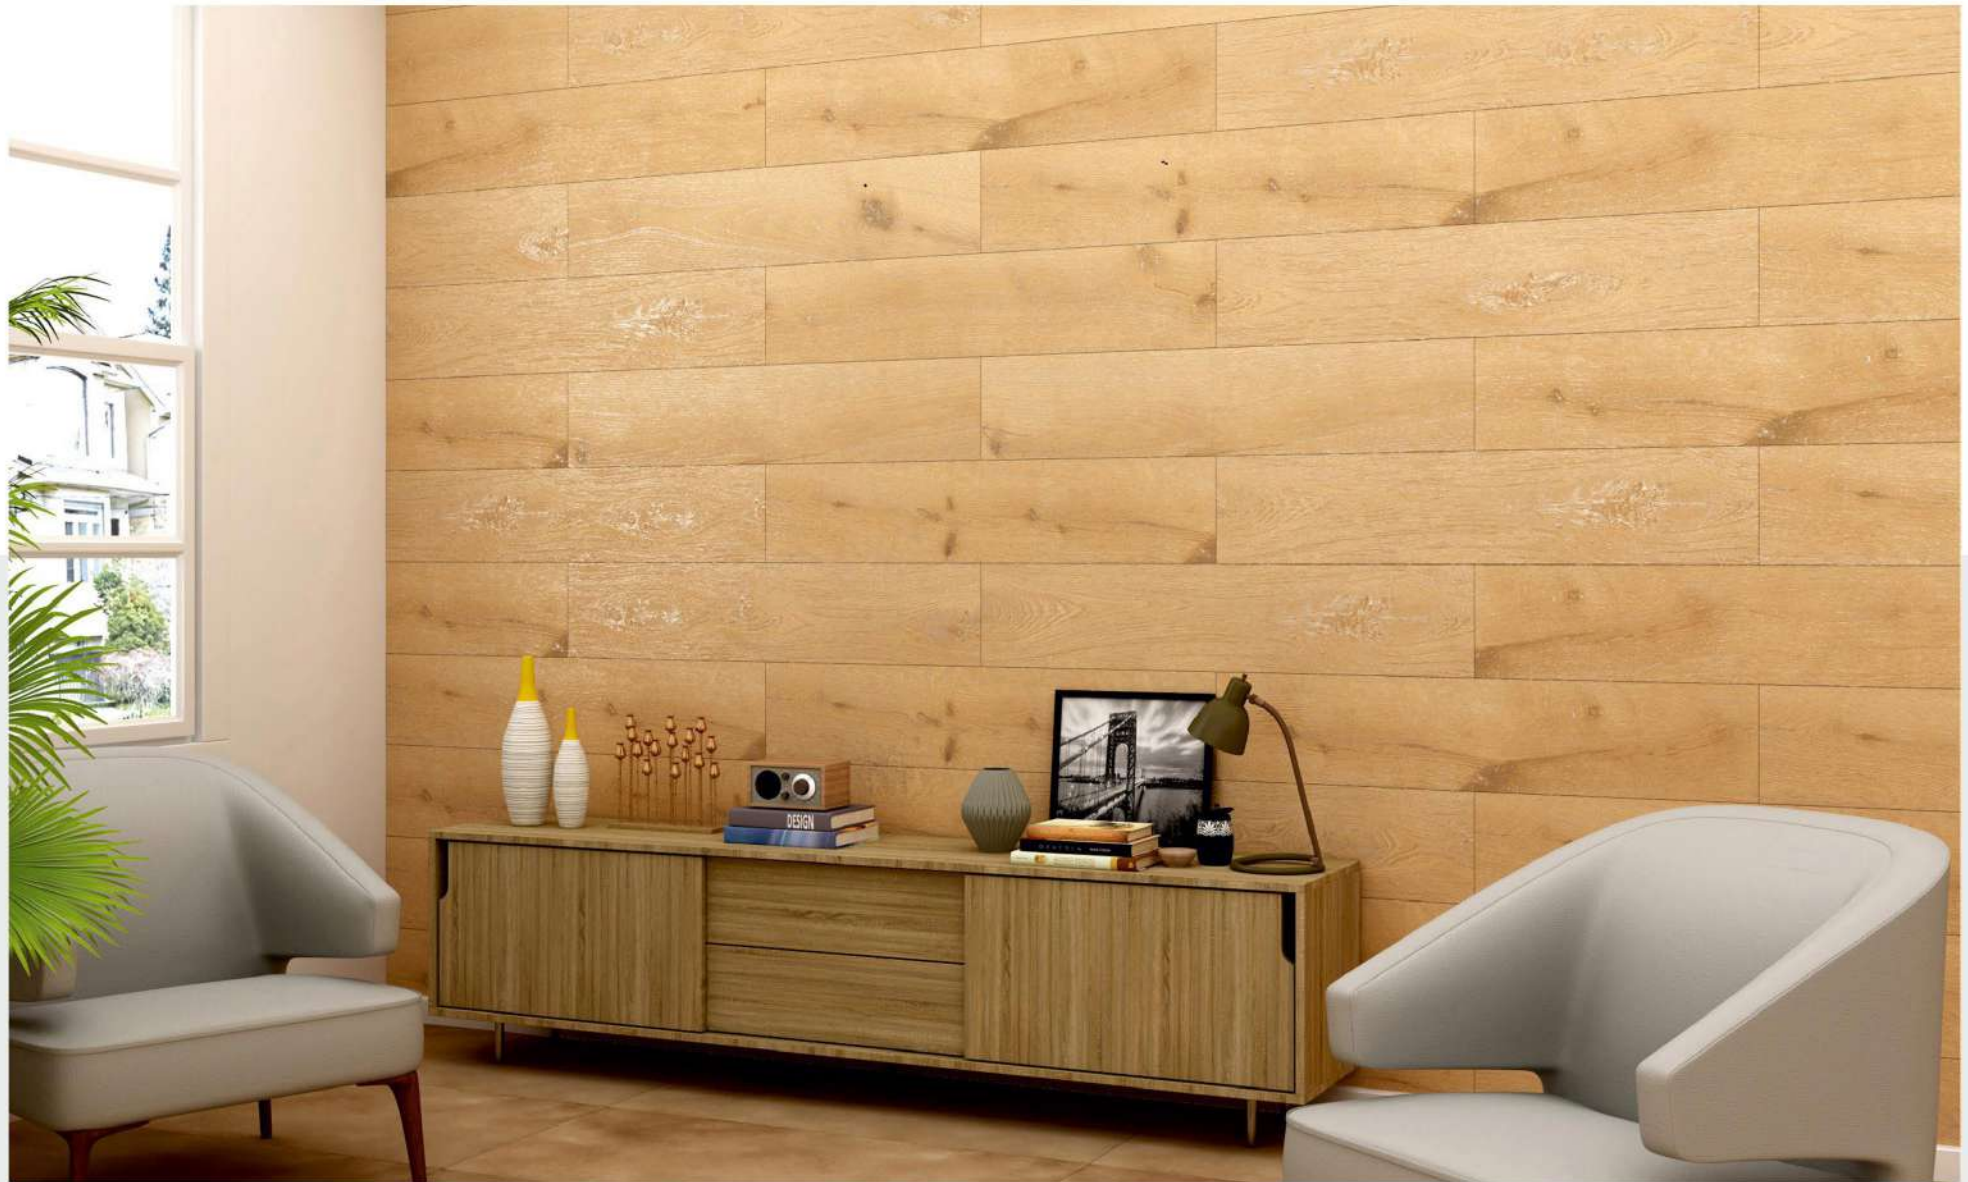

## FOLICE WOOD BEIGE

SIZE : 200x1200MM

FINISH : CARVING

GLAZED VITRIFIED TILES

### LAYING POSSIBILITIES

FOLICE WOOD BEIGE