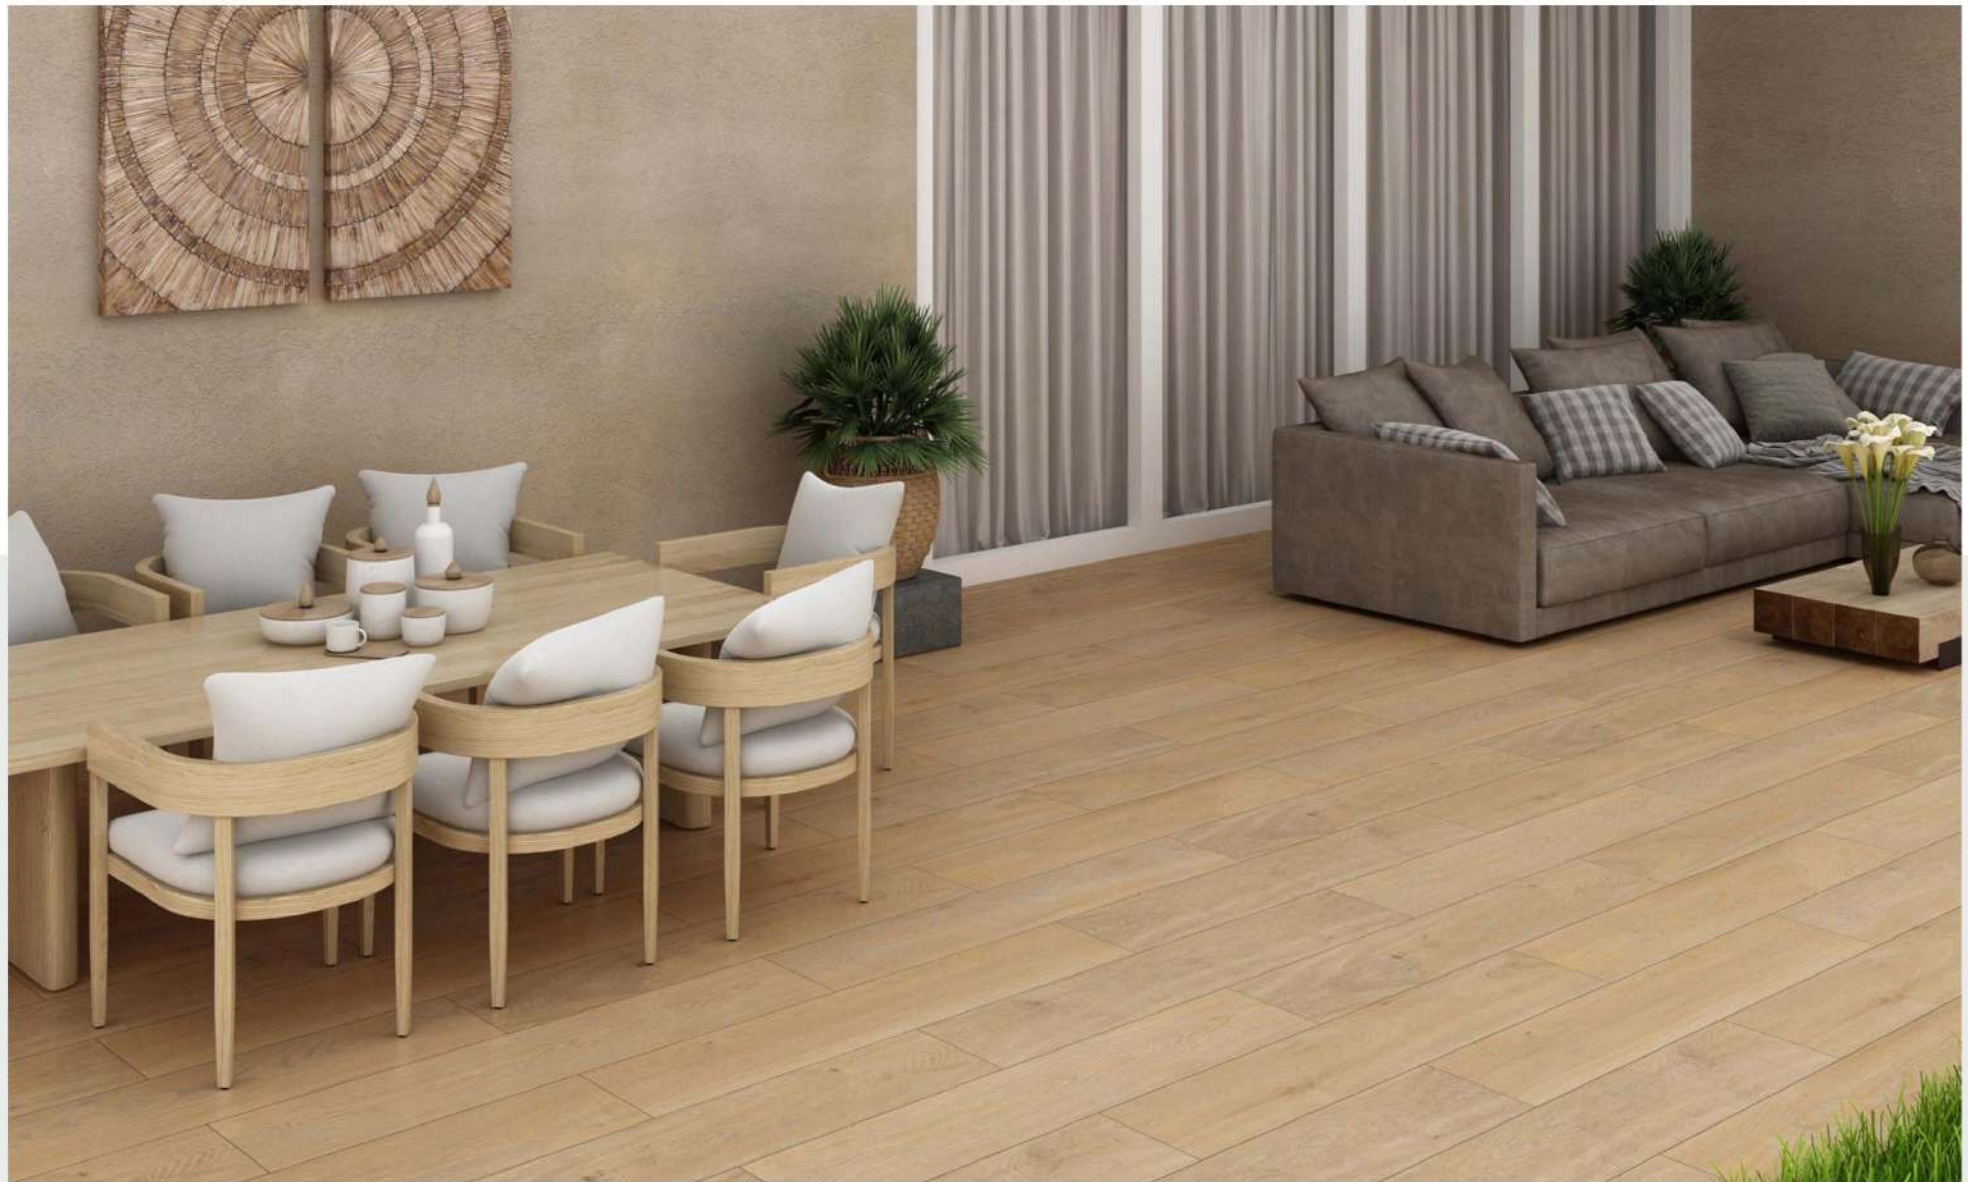

TIK WOOD IVORY