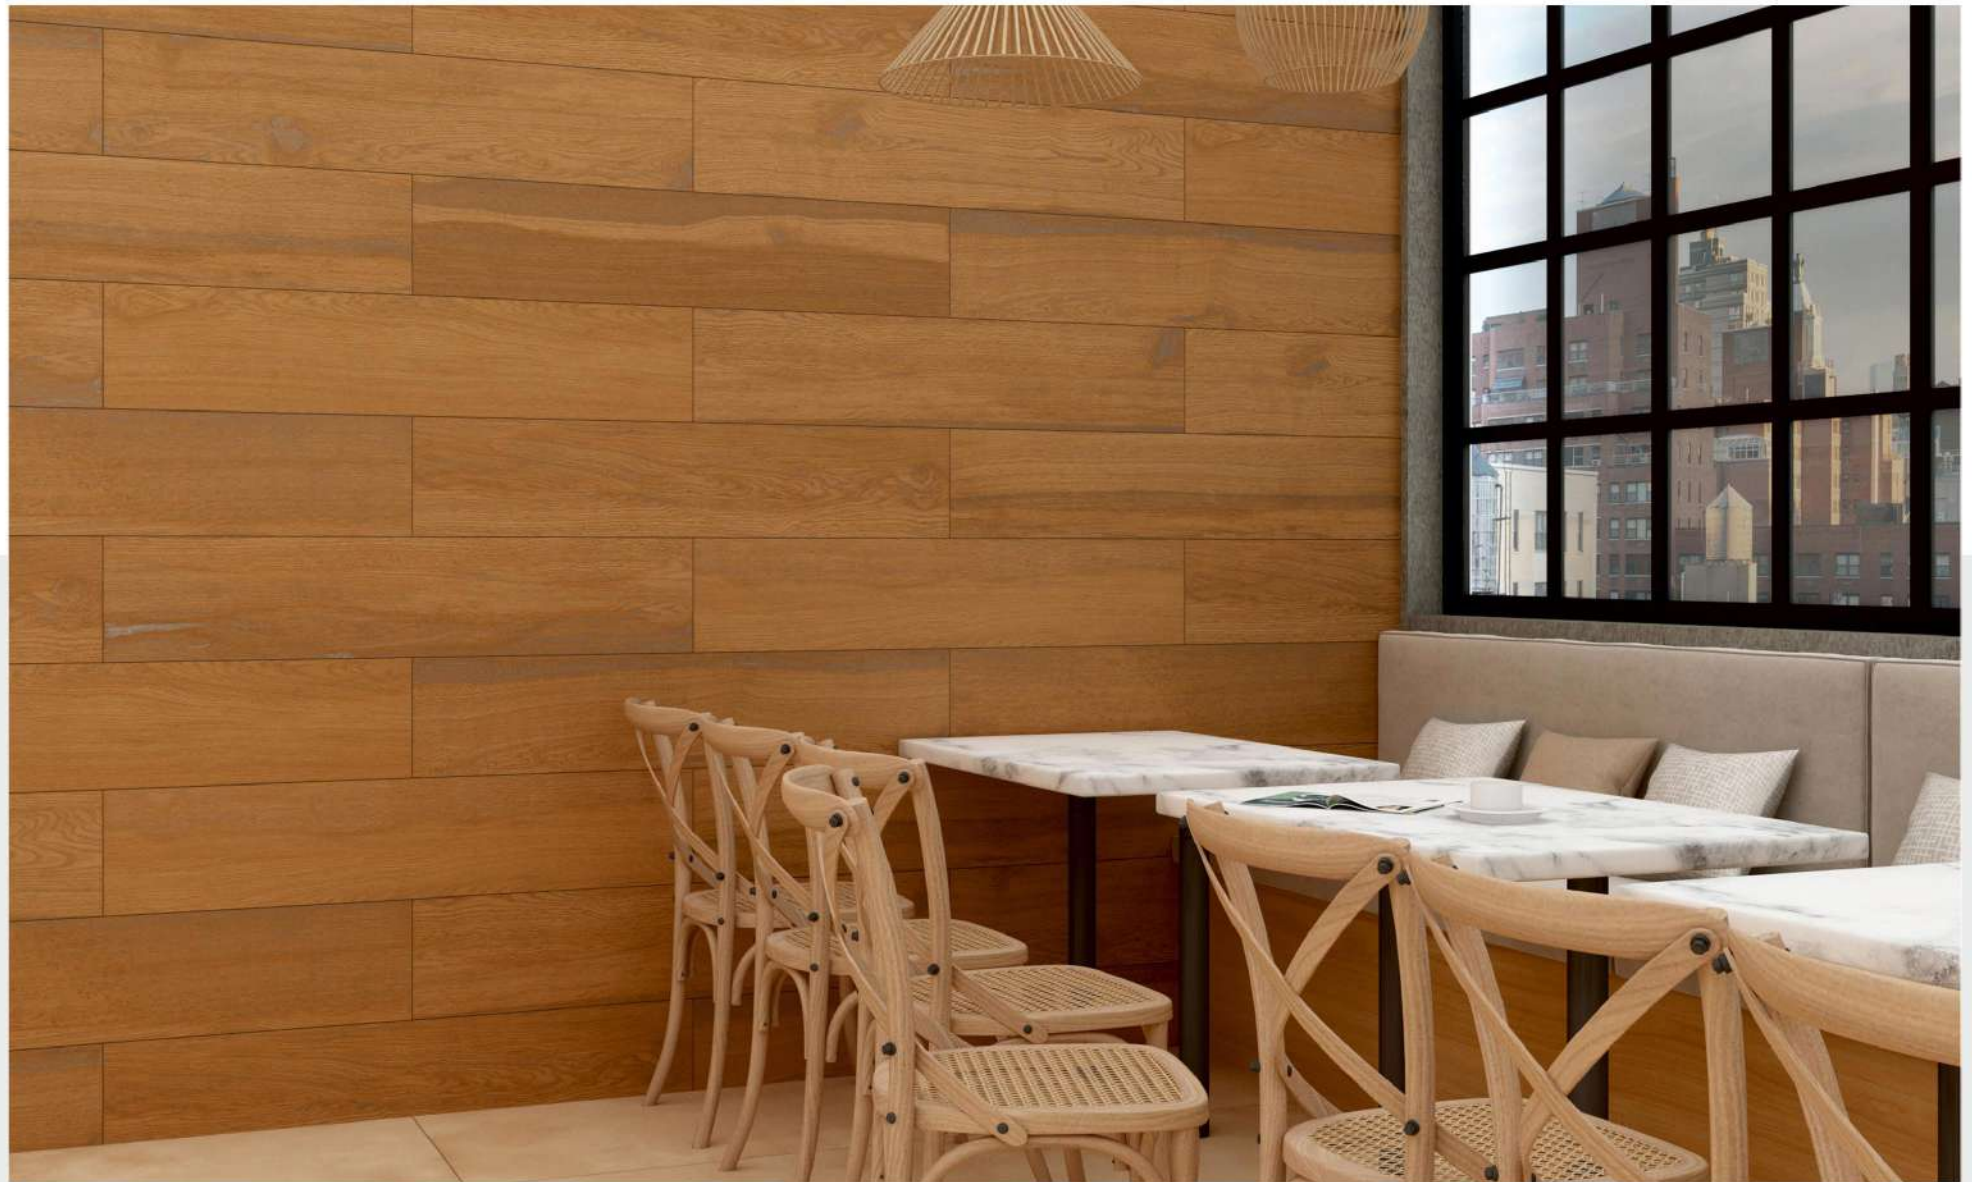

## APRICOT NATURAL

SIZE : 200x1200MM

FINISH : CARVING

GLAZED VITRIFIED TILES

LAYING  
POSSIBILITIES

APRICOT NATURAL