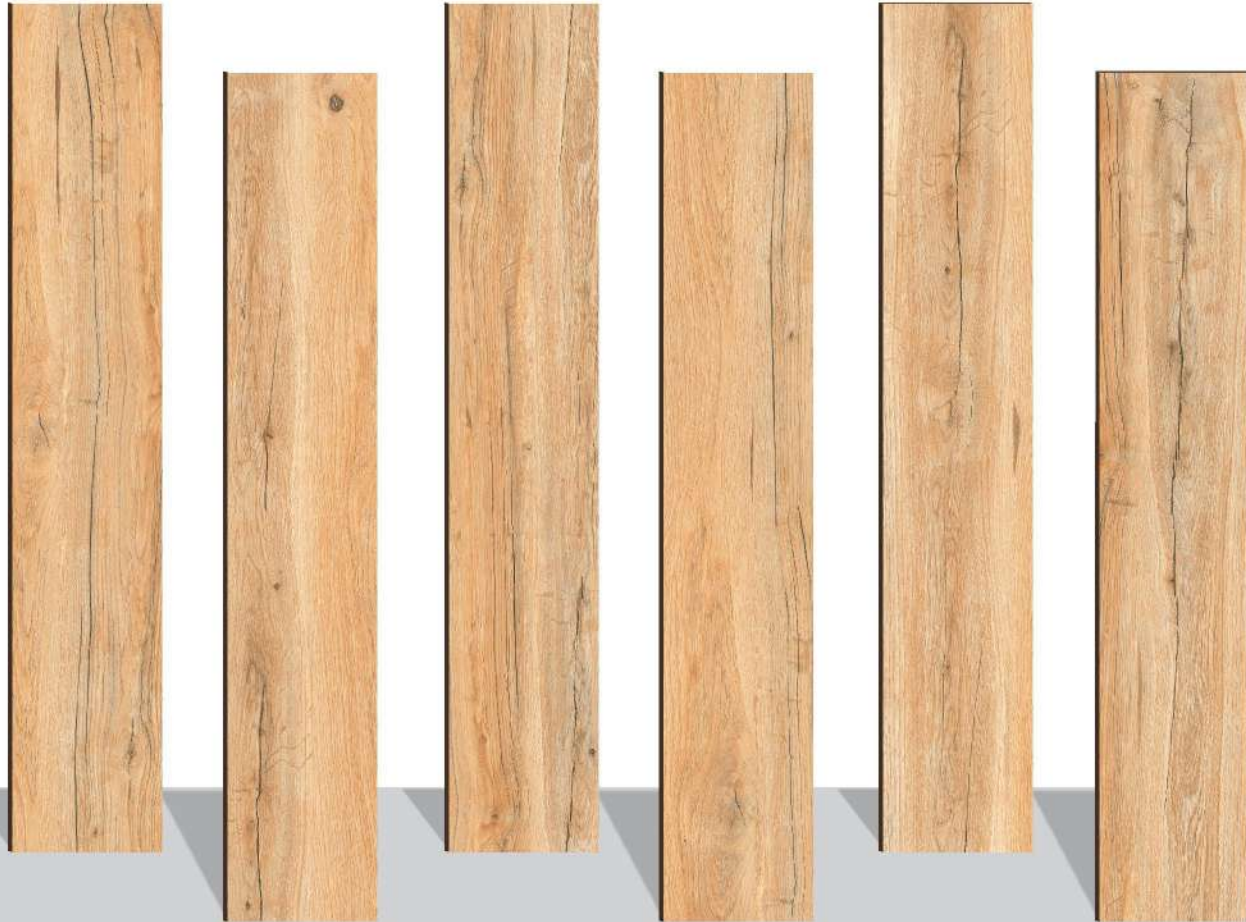

## TIK WOOD WHITE

SIZE : 200x1200MM

FINISH : CARVING

GLAZED VITRIFIED TILES

### LAYING POSSIBILITIES

**TIK WOOD WHITE**